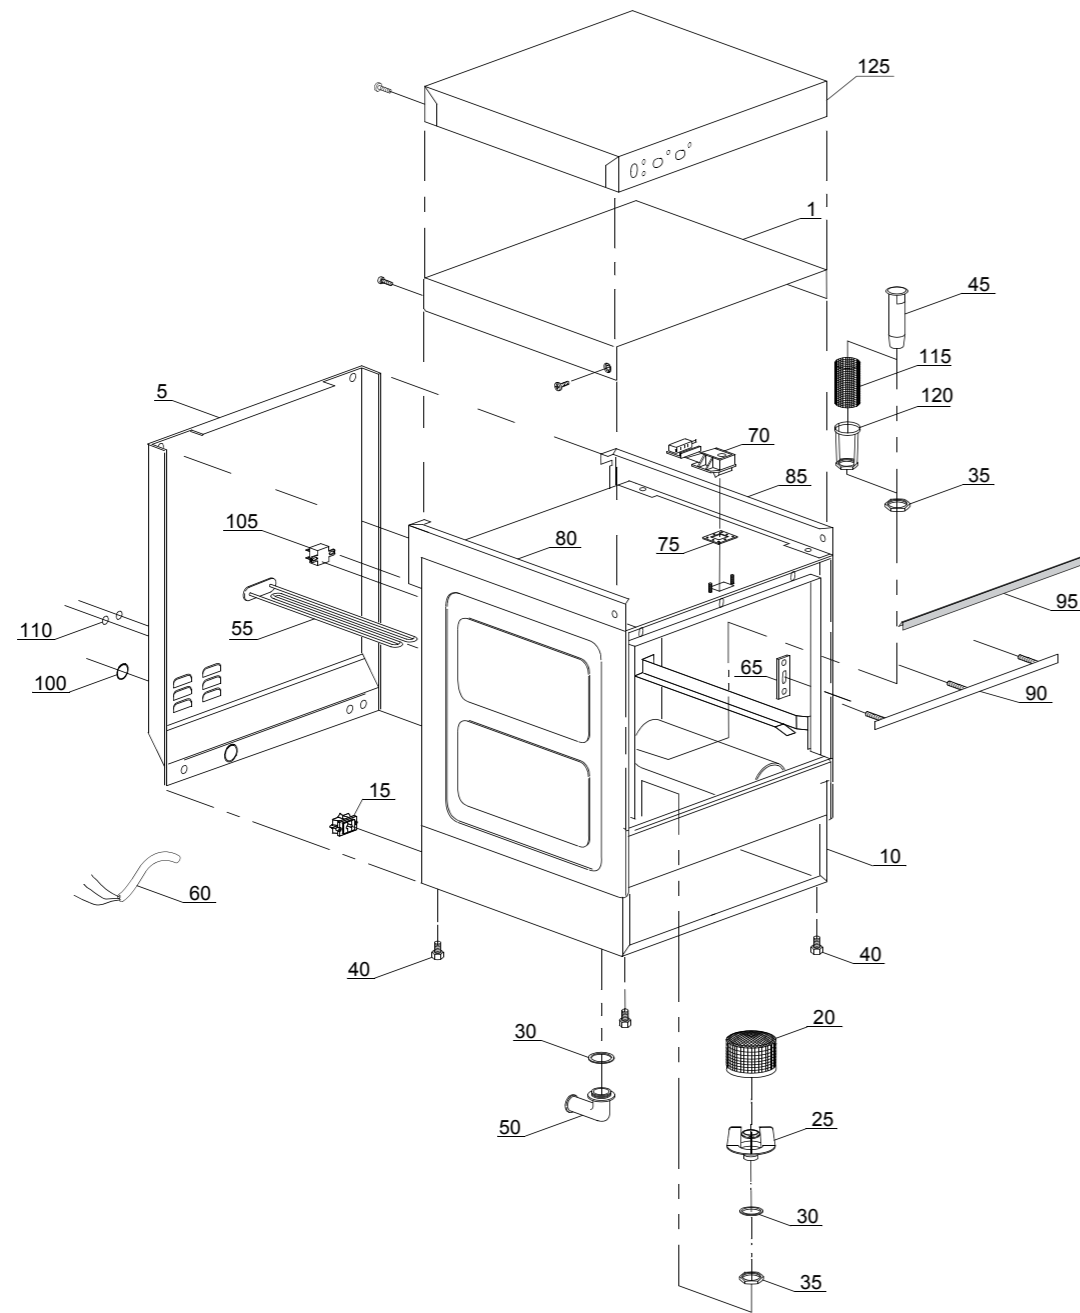

06 cleaning & washing

GWD1000

01_005_e

STOCK CODE	DESCRIPTION	MAN.PART NUMBER	DRAWING REF
XGWD0030	GLASS WASHER DIHR - O-RING	13305	30
XGWD0035	GLASS WASHER DIHR - S/STEEL NUT	11701/A	35
XDWD0851	DISHWASHER DIHR-PLASTIC FOOT (GS40/50)	10850	40
XGWD0006	GLASS WASHER DIHR(NEW)-OVERFLOW PIPE	135252	45
XDWD0701	DISHWASHER DIHR-DRAIN ELBOW (GS45/50)	10701	50
XDWD0714	DISHWASHER DIHR-BOILER ELEMENT (DERBY)	10714	55
XGWD0115	GLASS WASHER DIHR-S/STEEL FILTER FOR DRAIN PUMP	440751	115
XGWD0120	GLASS WASHER DIHR - BRACKET FOR FILTER	11701/B	120

GWD1000

03_012_e

STOCK CODE	DESCRIPTION	MAN.PART NUMBER	DRAWING REF
XDWD0711	DISHWASHER DIHR-PILOT LIGHT	10711/B	4240
XDWD5813	DISHWASHER DIHR-UNIPOLAR SWITCH 16A GS50	15813	4250
XDWD2003	DISHWASHER DIHR-16A SWITCH (HT11) DEVIATOR	15812	4255
XDWD2007	DISHWASHER DIHR-16A BIPOLAR SWITCH (HT11)	15800	4257
XDWD2004	DISHWASHER DIHR-16A BIPOLAR SWITCH	15811	4260
XDWD4040	DISHWASHER DIHR- PILOT LIGHT(HT11)	15826	4275