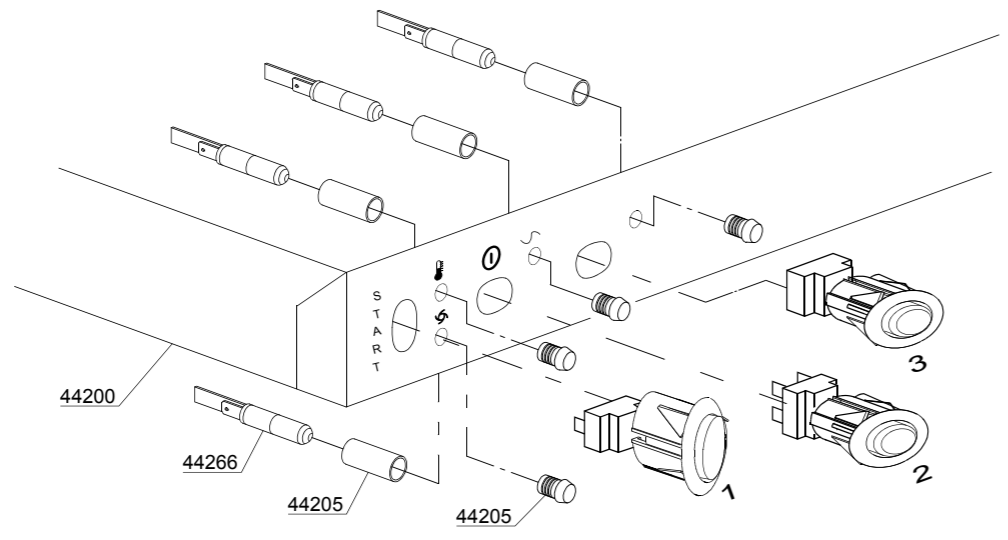

GWD1000

03_012_e

STOCK CODE	DESCRIPTION	MAN.PART NUMBER	DRAWING REF
XDWD0711	DISHWASHER DIHR-PILOT LIGHT	10711/B	4240
XDWD5813	DISHWASHER DIHR-UNIPOLAR SWITCH 16A GS50	15813	4250
XDWD2003	DISHWASHER DIHR-16A SWITCH (HT11) DEVIATOR	15812	4255
XDWD2007	DISHWASHER DIHR-16A BIPOLAR SWITCH (HT11)	15800	4257
XDWD2004	DISHWASHER DIHR-16A BIPOLAR SWITCH	15811	4260
XDWD4040	DISHWASHER DIHR- PILOT LIGHT(HT11)	15826	4275

06 cleaning & washing

GWD1000

03_059_e

STOCK CODE	DESCRIPTION	MAN.PART NUMBER	DRAWING REF
XDWD2007	DISHWASHER DIHR-16A BIPOLAR SWITCH (HT11)	15800	44245
XDWD2004	DISHWASHER DIHR-16A BIPOLAR SWITCH	15811	44250
XDWD5813	DISHWASHER DIHR-UNIPOLAR SWITCH 16A GS50	15813	44255
XDWD4040	DISHWASHER DIHR- PILOT LIGHT(HT11)	15826	44266

GWD1000

STOCK CODE	DESCRIPTION	MAN.PART NUMBER	DRAWING REF
XDWD3003	DISHWASHER DIHR-O-RING 112 (11S)WASH ARM	13003	2305
XDWD1002	DISHWASHER DIHR-GASKET (GS40)	13002	2320
XGWD0001	GLASS WASHER DIHR (DERBY) - RINSE JET	10371	2335
XDWD1372	DISHWASHER DIHR-RINSE NOZZLE CLOSE(GS40)	10372	2340
XDWD3319	DISHWASHER DIHR-SLIDING WASHER (GS50)	13319	2345
XGWD0005	GLASS WASHER DIHR(DERBY/GS40)-UPPER WASH ARM	10997	2360
XGWD0004	GLASS WASHER DIHR(DERBY)-LOWER WASH ARM	10999	2365