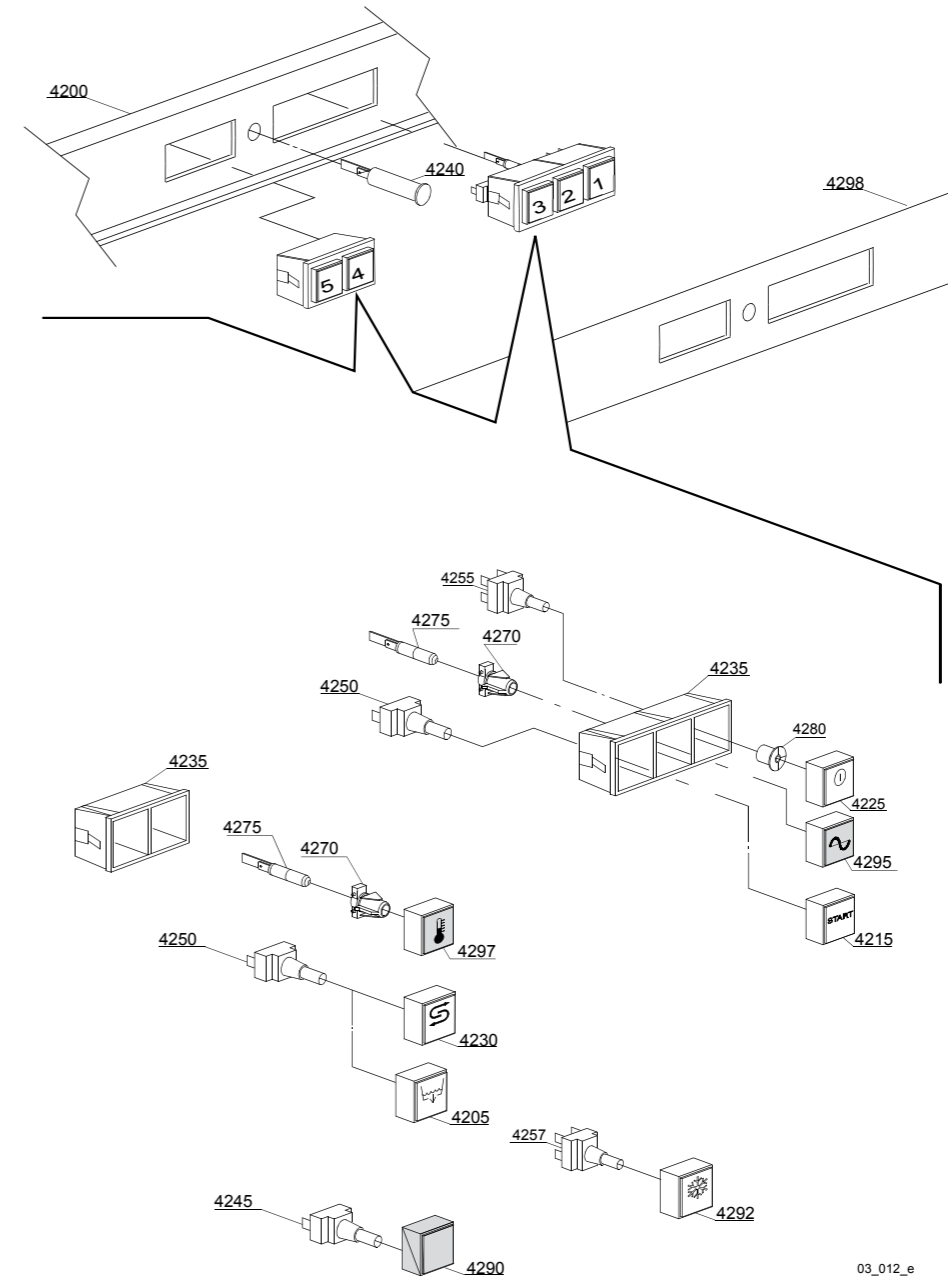

06 cleaning & washing

GWD1000

01_005_e

STOCK CODE	DESCRIPTION	MAN.PART NUMBER	DRAWING REF
XGWD0030	GLASS WASHER DIHR - O-RING	13305	30
XGWD0035	GLASS WASHER DIHR - S/STEEL NUT	11701/A	35
XDWD0851	DISHWASHER DIHR-PLASTIC FOOT (GS40/50)	10850	40
XGWD0006	GLASS WASHER DIHR(NEW)-OVERFLOW PIPE	135252	45
XDWD0701	DISHWASHER DIHR-DRAIN ELBOW (GS45/50)	10701	50
XDWD0714	DISHWASHER DIHR-BOILER ELEMENT (DERBY)	10714	55
XGWD0115	GLASS WASHER DIHR-S/STEEL FILTER FOR DRAIN PUMP	440751	115
XGWD0120	GLASS WASHER DIHR - BRACKET FOR FILTER	11701/B	120

GWD1000

03_012_e

STOCK CODE	DESCRIPTION	MAN.PART NUMBER	DRAWING REF
XDWD0711	DISHWASHER DIHR-PILOT LIGHT	10711/B	4240
XDWD5813	DISHWASHER DIHR-UNIPOLAR SWITCH 16A GS50	15813	4250
XDWD2003	DISHWASHER DIHR-16A SWITCH (HT11) DEVIATOR	15812	4255
XDWD2007	DISHWASHER DIHR-16A BIPOLAR SWITCH (HT11)	15800	4257
XDWD2004	DISHWASHER DIHR-16A BIPOLAR SWITCH	15811	4260
XDWD4040	DISHWASHER DIHR- PILOT LIGHT(HT11)	15826	4275

06 cleaning & washing

GWD1000

03_059_e

STOCK CODE	DESCRIPTION	MAN.PART NUMBER	DRAWING REF
XDWD2007	DISHWASHER DIHR-16A BIPOLAR SWITCH (HT11)	15800	44245
XDWD2004	DISHWASHER DIHR-16A BIPOLAR SWITCH	15811	44250
XDWD5813	DISHWASHER DIHR-UNIPOLAR SWITCH 16A GS50	15813	44255
XDWD4040	DISHWASHER DIHR- PILOT LIGHT(HT11)	15826	44266

GWD1000

STOCK CODE	DESCRIPTION	MAN.PART NUMBER	DRAWING REF
XDWD3003	DISHWASHER DIHR-O-RING 112 (11S)WASH ARM	13003	2305
XDWD1002	DISHWASHER DIHR-GASKET (GS40)	13002	2320
XGWD0001	GLASS WASHER DIHR (DERBY) - RINSE JET	10371	2335
XDWD1372	DISHWASHER DIHR-RINSE NOZZLE CLOSE(GS40)	10372	2340
XDWD3319	DISHWASHER DIHR-SLIDING WASHER (GS50)	13319	2345
XGWD0005	GLASS WASHER DIHR(DERBY/GS40)-UPPER WASH ARM	10997	2360
XGWD0004	GLASS WASHER DIHR(DERBY)-LOWER WASH ARM	10999	2365