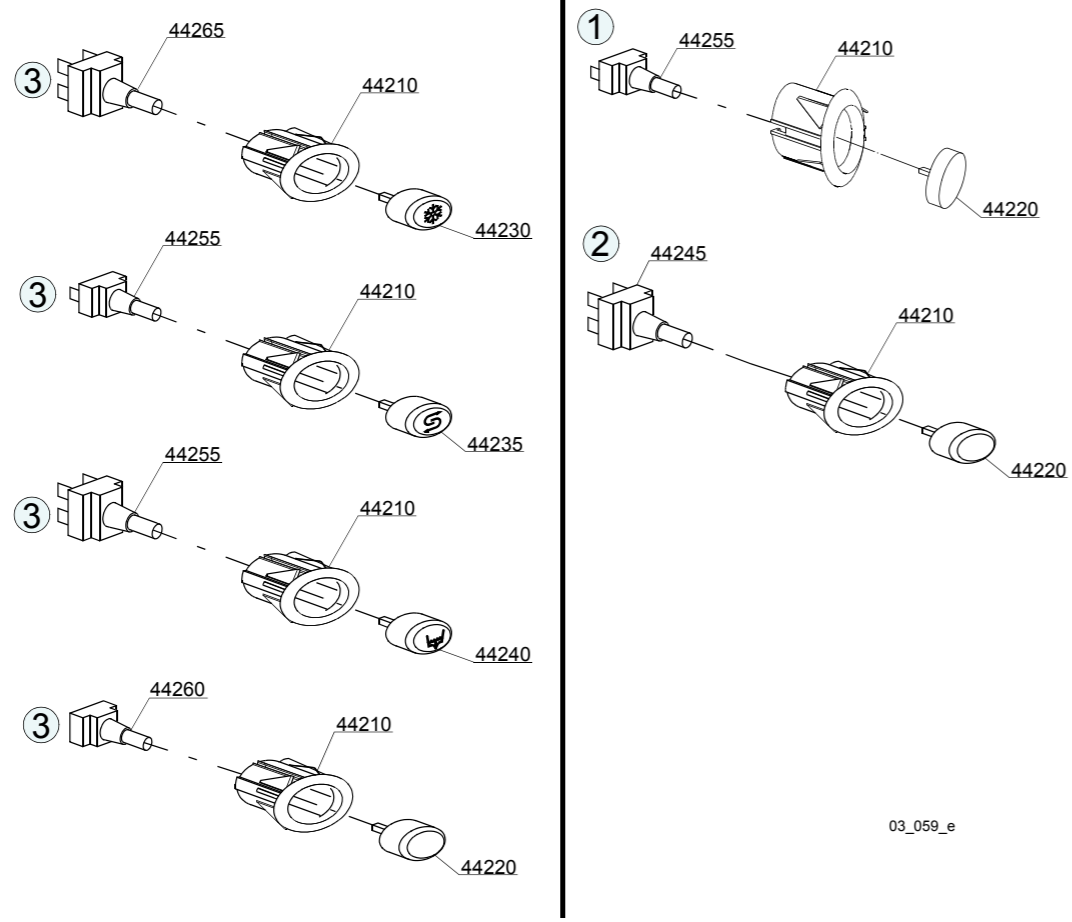

06 cleaning & washing

GWD1000

01_005_e

STOCK CODE	DESCRIPTION	MAN.PART NUMBER	DRAWING REF
XGWD0030	GLASS WASHER DIHR - O-RING	13305	30
XGWD0035	GLASS WASHER DIHR - S/STEEL NUT	11701/A	35
XDWD0851	DISHWASHER DIHR-PLASTIC FOOT (GS40/50)	10850	40
XGWD0006	GLASS WASHER DIHR(NEW)-OVERFLOW PIPE	135252	45
XDWD0701	DISHWASHER DIHR-DRAIN ELBOW (GS45/50)	10701	50
XDWD0714	DISHWASHER DIHR-BOILER ELEMENT (DERBY)	10714	55
XGWD0115	GLASS WASHER DIHR-S/STEEL FILTER FOR DRAIN PUMP	440751	115
XGWD0120	GLASS WASHER DIHR - BRACKET FOR FILTER	11701/B	120

GWD1000

03_012_e

STOCK CODE	DESCRIPTION	MAN.PART NUMBER	DRAWING REF
XDWD0711	DISHWASHER DIHR-PILOT LIGHT	10711/B	4240
XDWD5813	DISHWASHER DIHR-UNIPOLAR SWITCH 16A GS50	15813	4250
XDWD2003	DISHWASHER DIHR-16A SWITCH (HT11) DEVIATOR	15812	4255
XDWD2007	DISHWASHER DIHR-16A BIPOLAR SWITCH (HT11)	15800	4257
XDWD2004	DISHWASHER DIHR-16A BIPOLAR SWITCH	15811	4260
XDWD4040	DISHWASHER DIHR- PILOT LIGHT(HT11)	15826	4275

06 cleaning & washing

GWD1000

03_059_e

STOCK CODE	DESCRIPTION	MAN.PART NUMBER	DRAWING REF
XDWD2007	DISHWASHER DIHR-16A BIPOLAR SWITCH (HT11)	15800	44245
XDWD2004	DISHWASHER DIHR-16A BIPOLAR SWITCH	15811	44250
XDWD5813	DISHWASHER DIHR-UNIPOLAR SWITCH 16A GS50	15813	44255
XDWD4040	DISHWASHER DIHR- PILOT LIGHT(HT11)	15826	44266

GWD1000

STOCK CODE	DESCRIPTION	MAN.PART NUMBER	DRAWING REF
XDWD3003	DISHWASHER DIHR-O-RING 112 (11S)WASH ARM	13003	2305
XDWD1002	DISHWASHER DIHR-GASKET (GS40)	13002	2320
XGWD0001	GLASS WASHER DIHR (DERBY) - RINSE JET	10371	2335
XDWD1372	DISHWASHER DIHR-RINSE NOZZLE CLOSE(GS40)	10372	2340
XDWD3319	DISHWASHER DIHR-SLIDING WASHER (GS50)	13319	2345
XGWD0005	GLASS WASHER DIHR(DERBY/GS40)-UPPER WASH ARM	10997	2360
XGWD0004	GLASS WASHER DIHR(DERBY)-LOWER WASH ARM	10999	2365