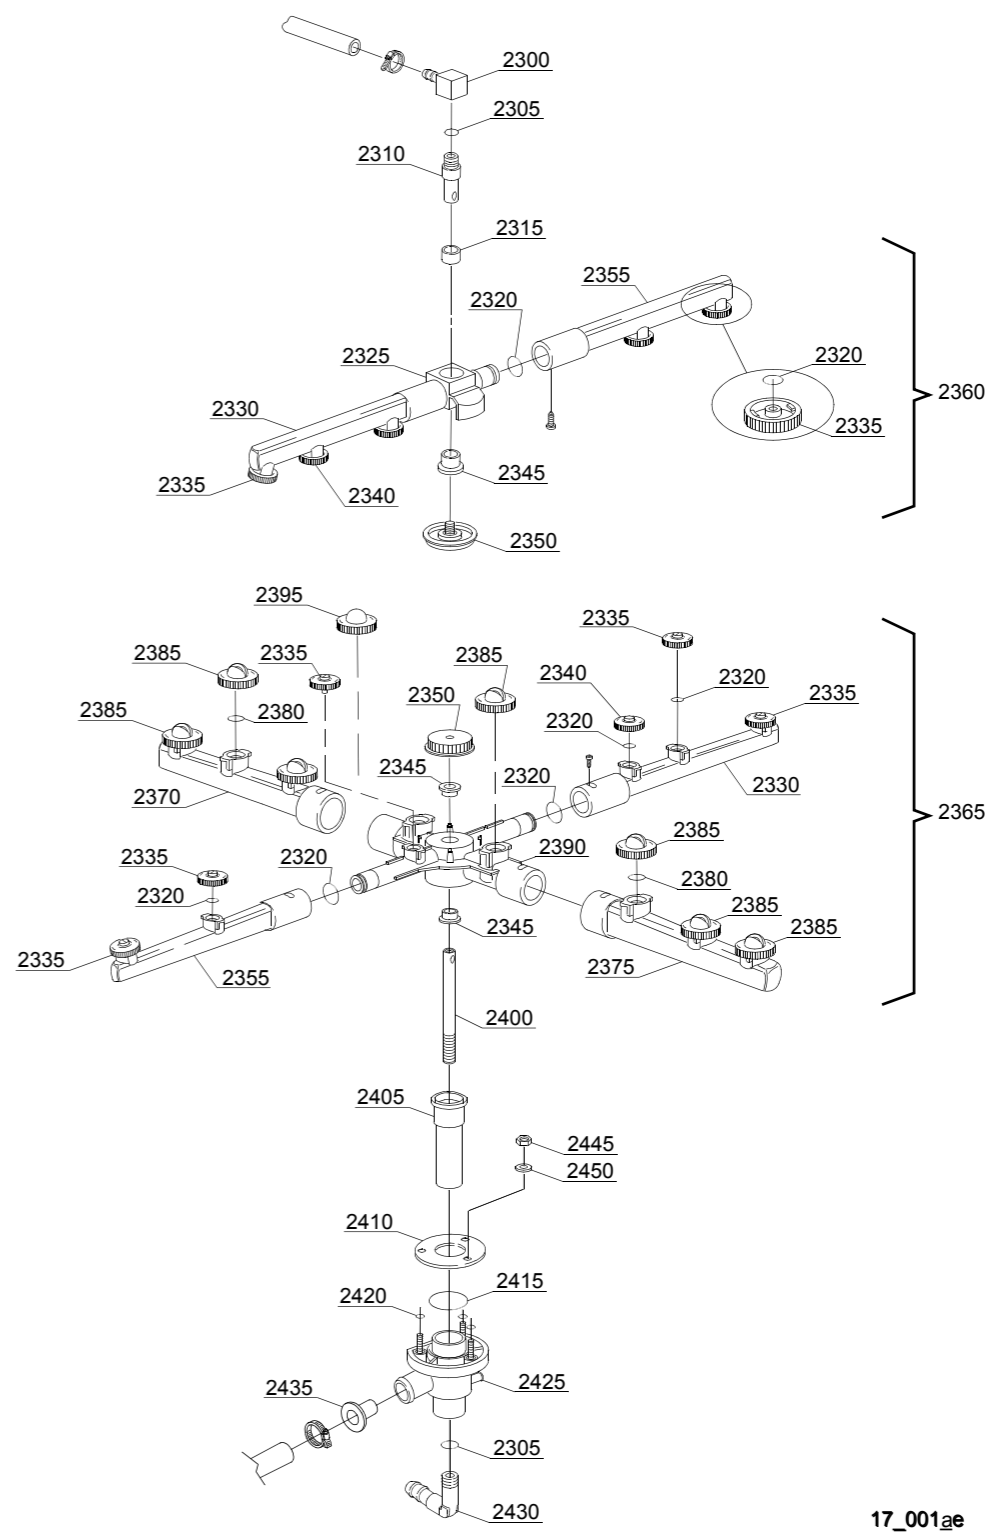

06 cleaning & washing

GWD1000

01_005_e

STOCK CODE	DESCRIPTION	MAN.PART NUMBER	DRAWING REF
XGWD0030	GLASS WASHER DIHR - O-RING	13305	30
XGWD0035	GLASS WASHER DIHR - S/STEEL NUT	11701/A	35
XDWD0851	DISHWASHER DIHR-PLASTIC FOOT (GS40/50)	10850	40
XGWD0006	GLASS WASHER DIHR(NEW)-OVERFLOW PIPE	135252	45
XDWD0701	DISHWASHER DIHR-DRAIN ELBOW (GS45/50)	10701	50
XDWD0714	DISHWASHER DIHR-BOILER ELEMENT (DERBY)	10714	55
XGWD0115	GLASS WASHER DIHR-S/STEEL FILTER FOR DRAIN PUMP	440751	115
XGWD0120	GLASS WASHER DIHR - BRACKET FOR FILTER	11701/B	120

GWD1000

03_012_e

STOCK CODE	DESCRIPTION	MAN.PART NUMBER	DRAWING REF
XDWD0711	DISHWASHER DIHR-PILOT LIGHT	10711/B	4240
XDWD5813	DISHWASHER DIHR-UNIPOLAR SWITCH 16A GS50	15813	4250
XDWD2003	DISHWASHER DIHR-16A SWITCH (HT11) DEVIATOR	15812	4255
XDWD2007	DISHWASHER DIHR-16A BIPOLAR SWITCH (HT11)	15800	4257
XDWD2004	DISHWASHER DIHR-16A BIPOLAR SWITCH	15811	4260
XDWD4040	DISHWASHER DIHR- PILOT LIGHT(HT11)	15826	4275

06 cleaning & washing

GWD1000

03_059_e

STOCK CODE	DESCRIPTION	MAN.PART NUMBER	DRAWING REF
XDWD2007	DISHWASHER DIHR-16A BIPOLAR SWITCH (HT11)	15800	44245
XDWD2004	DISHWASHER DIHR-16A BIPOLAR SWITCH	15811	44250
XDWD5813	DISHWASHER DIHR-UNIPOLAR SWITCH 16A GS50	15813	44255
XDWD4040	DISHWASHER DIHR- PILOT LIGHT(HT11)	15826	44266

GWD1000

STOCK CODE	DESCRIPTION	MAN.PART NUMBER	DRAWING REF
XDWD3003	DISHWASHER DIHR-O-RING 112 (11S)WASH ARM	13003	2305
XDWD1002	DISHWASHER DIHR-GASKET (GS40)	13002	2320
XGWD0001	GLASS WASHER DIHR (DERBY) - RINSE JET	10371	2335
XDWD1372	DISHWASHER DIHR-RINSE NOZZLE CLOSE(GS40)	10372	2340
XDWD3319	DISHWASHER DIHR-SLIDING WASHER (GS50)	13319	2345
XGWD0005	GLASS WASHER DIHR(DERBY/GS40)-UPPER WASH ARM	10997	2360
XGWD0004	GLASS WASHER DIHR(DERBY)-LOWER WASH ARM	10999	2365