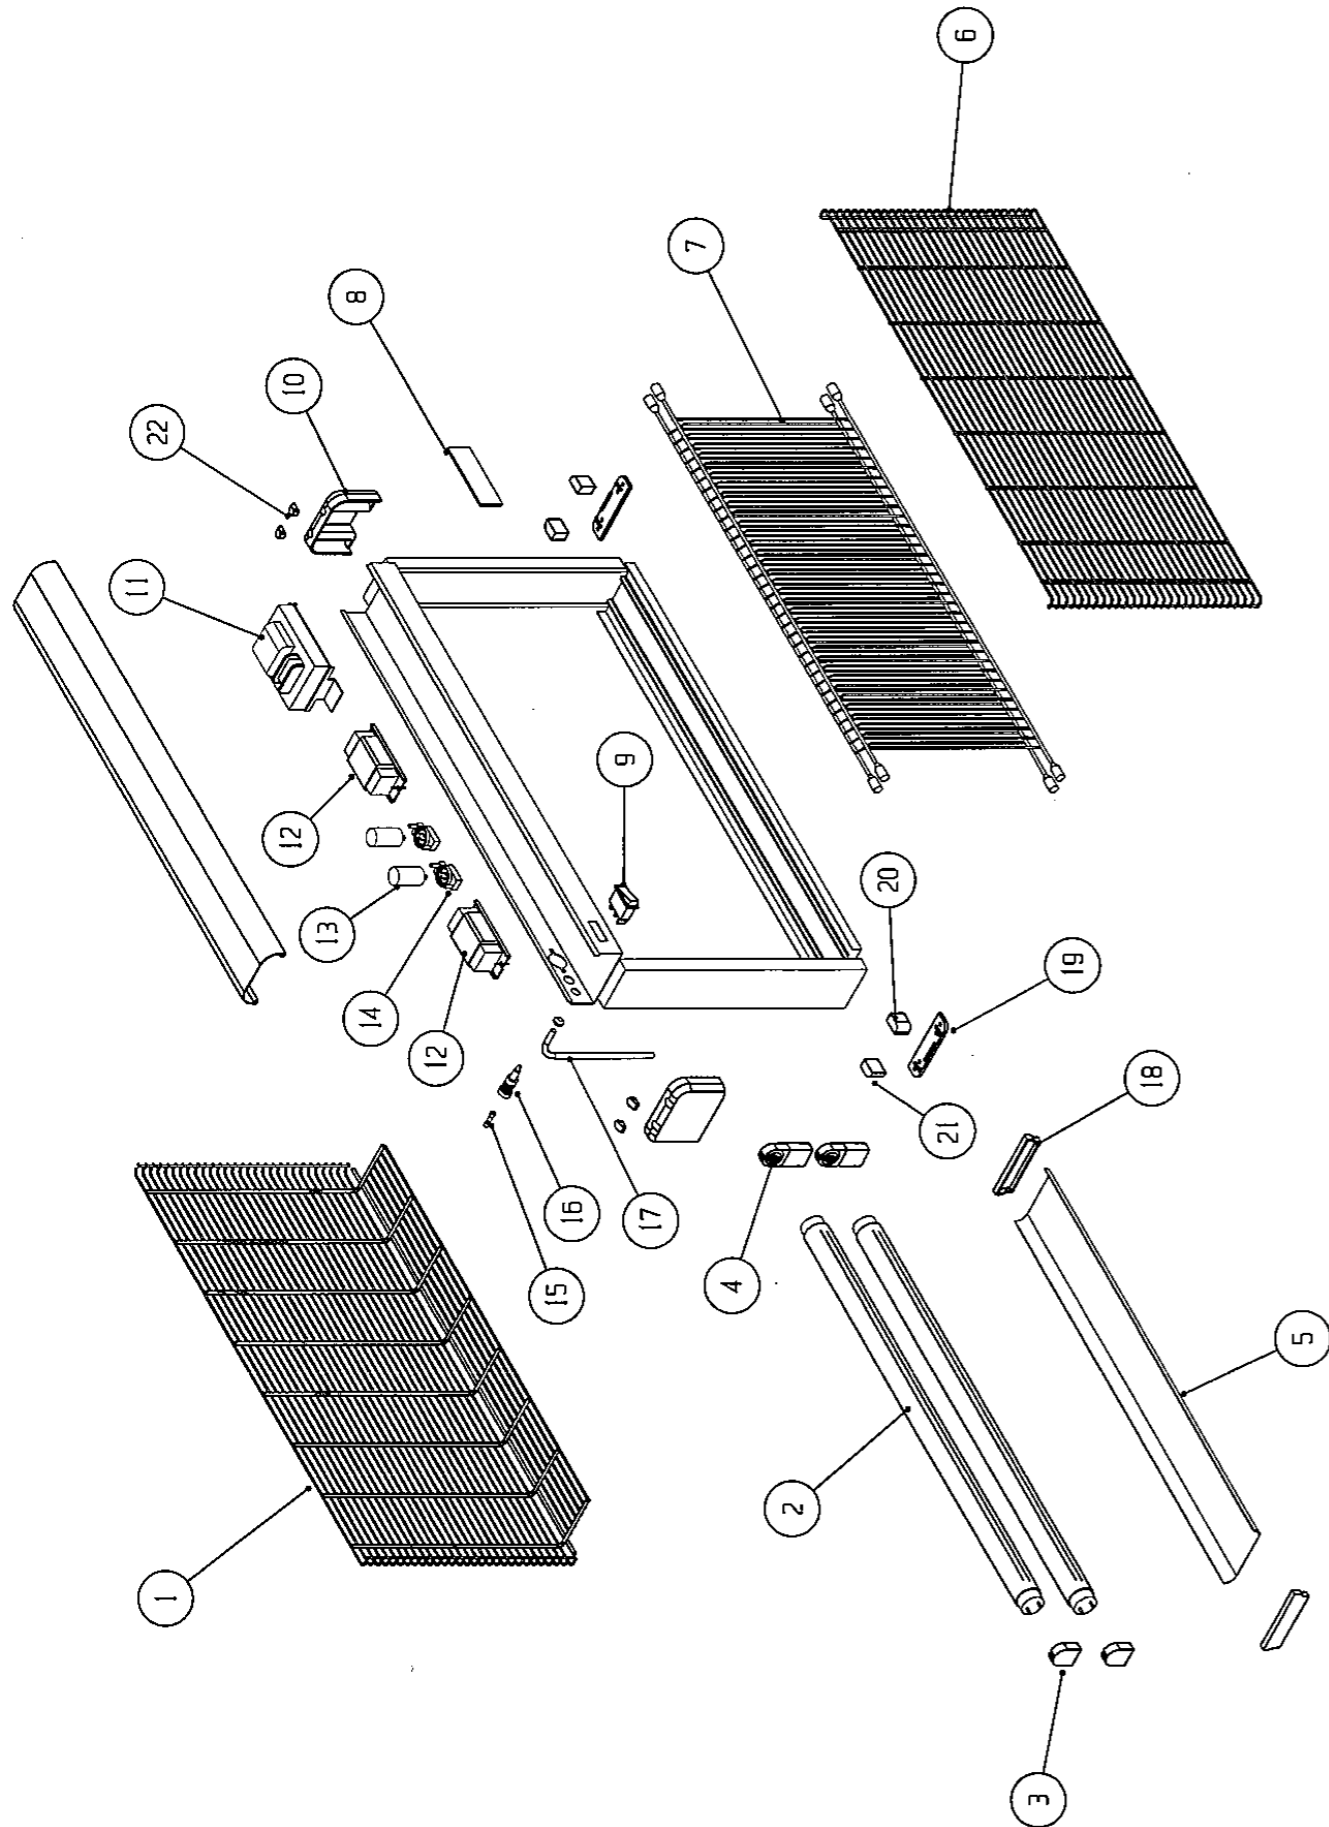

IEA1002

IEA1002

STOCK CODE	DESCRIPTION	MAN.PART NUMBER	DRAWING REF
XIEA0009	INSECT EXTERMINATOR-LARGE WIRE GRID	10-GRD-IEA0660A	1
XIEA0008	INSECT KILLER - ULTRA VIOLET GLOBE 2FT	1-BL-IEA0660	2
XIEA0010	INSECT EXTERMINATOR-COLLECTION TRAY	7-TRAY-IEA0660	5
XIEA0006	INSECT EXTERM.-INSECT COLLECTION TRAY	7-TRAY-IEA0660	5
XIEA0012	INSECT EXTERMINATOR-INTERNAL WIRE GRID	10-GRD-IEA0660B	6
XIEA0011	INSECT EXTERMINATOR-SMALL WIRE GRID	10-GRD-IEA0660C	7
XIEA0004	INSECT EXTERMINATOR-SWITCH (USE XWMW1002)	1-17TAF	9
XIEA0007	INSECT EXTERMINATOR-PLASTIC END CAPS	3-EC-IEA0660	10
XIEA0001	INSECT EXTERMINATOR-TRANSFORMER	1-TRA-IEA0660	11
XIEA0002	INSECT EXTERMINATOR-BALLAST 20W	1-BAL-IEA0660	12
XIEA0003	INSECT EXTERMINATOR-STARTER	1-ST-IEA0660	13
XIEA0014	INSECT EXTERMINATOR-STARTER HOLDER	1-STH-IEA0660	14
XIEA0005	INSECT EXTERMINATOR-FUSE	1-15-FU	15
XIEA0018	INSECT KILLER - 15 AMP FUSE HOLDER	1-15-FH	16
XIEA0019	INSECT KILLER - STARTER HOLDER	1-STHS-IEA0660	18
XIEA0022	PLASTIC RIGHT HAND END CAP	3-RHEC-IEA0660	20
XIEA0021	INSECT KILLER(IEA0001)STARTER BULB HOLDER	1-BCEC-IEA0660	21
XIEA0023	PLASTIC LEFT HAND END CAP	3-LHEC-IEA0660	21
XIEA0024	PLASTIC SCREW COVERS CAP	3-SC-IEA0660	22
XIEA0017	PLASTIC GLOBE HOLDER	1-LBH-IEA0660	3 / 4