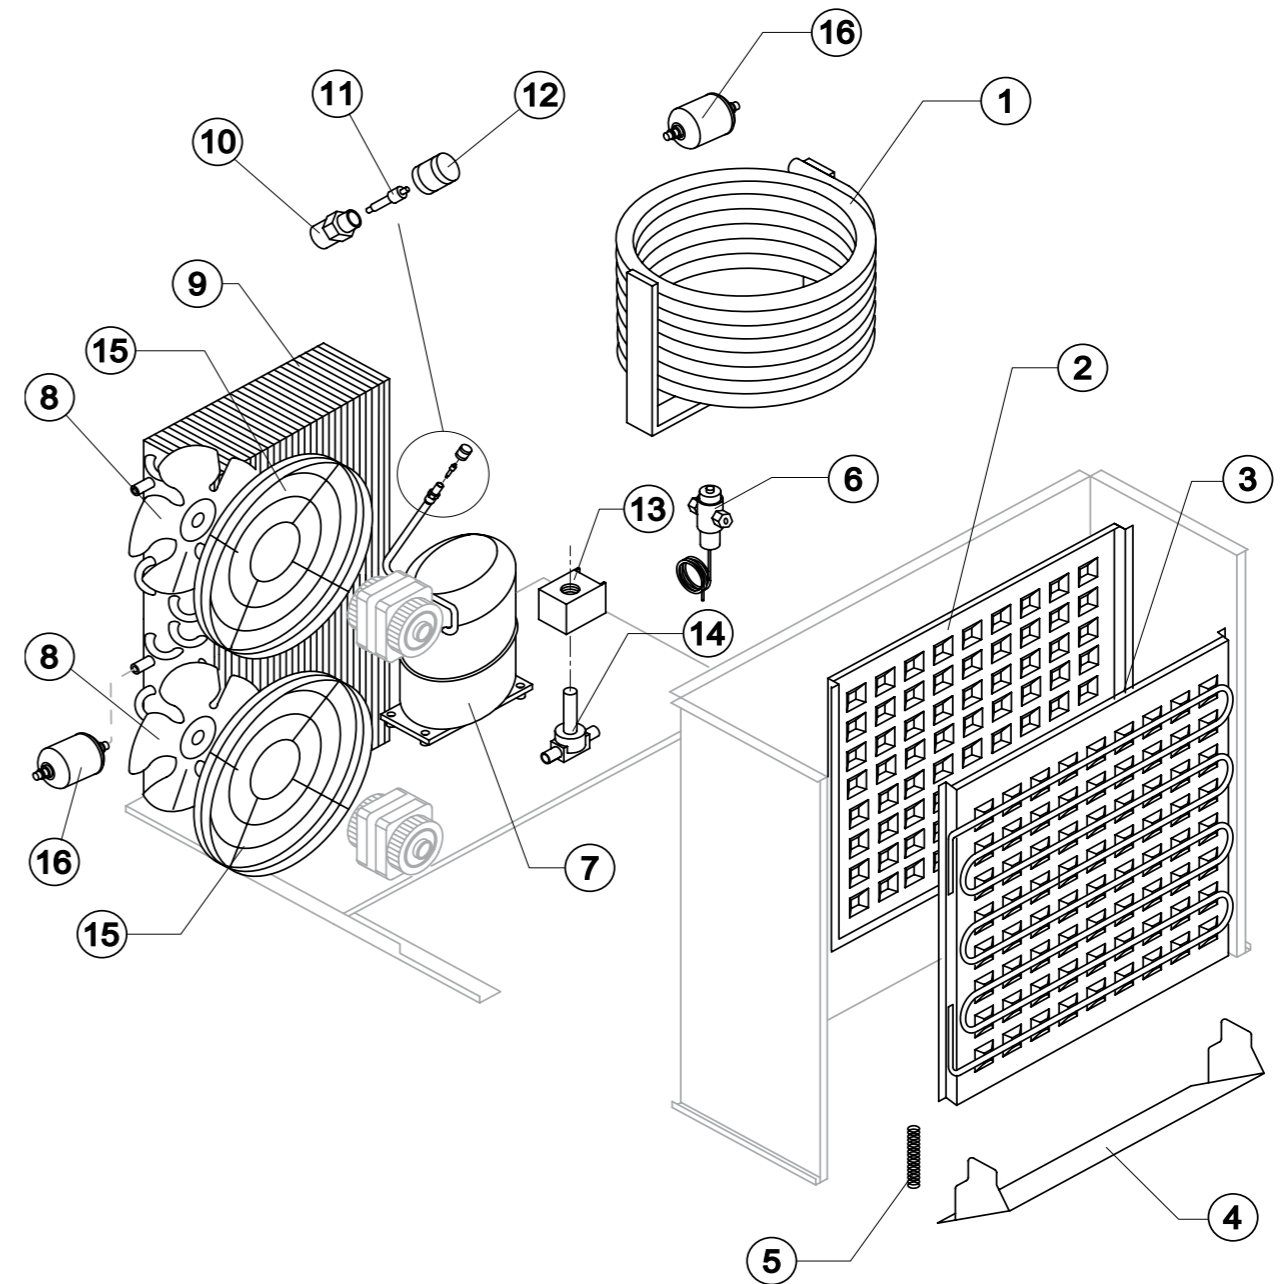

IMB0400

SHELL ASSEMBLY

STOCK CODE	DESCRIPTION	MAN.PART NUMBER	DRAWING REF
XIMB8170	ICE MAKER BREMA - (VM500) - TOP PANEL	C22813	1
XIMB8171	ICE MAKER BREMA - (VM900W) - RIGHT SIDE PANEL	22408	4
BO0010	ICE MAKER BREMA [VM400] - FRONT PANEL ASSY	C22816B	7
XIMB8172	ICE MAKER BREMA - (VM500) - LEFT SIDE PANEL	22822	8
XIMB8166	ICE MAKER BREMA - (VM900) - FILTER	18166	11
XIMB8182	ICE MAKER BREMA VM900 - REAR PANEL	21287	12

IMB0400

COOLING SYSTEM

STOCK CODE	DESCRIPTION	MAN.PART NUMBER	DRAWING REF
XIMB3639	ICE MAKER BREMA-WATER CONDENSER(IMB0400/0500)	14285	1
XIMB8167	REAR EVAPORATORS FOR MACHINE (IMB0200/0400)	D10227	2
XIMB0228	ICE MAKER BREMA - (VM900)-EVAPORATOR	D10228	3
XIMB8183	ICE MAKER BREMA VM900 - HORIZONTALLY HINGED PANEL	22608	4
XIMB8184	ICE MAKER BREMA VM900 - SPRING	20464	5
XIMB3640	ICE MAKER BREMA-PRESSURE VALVE(IMB1400)	20149	6
XIMB3659	ICE MAKER BREMA-(VM900A)COMPRESSOR FOR IMB0400	23647	7
XIMB8181	ICE MAKER BREMA VM500 - SUCKING FAN	20407	8
XIMB8185	ICE MAKER BREMA VM900 - AIR CONDENSOR	20838	9
XIMB3091	ICE MAKER BREMA - (VM ALL)HOT GAS COIL	23091	13
XIMB8180	ICE MAKER BREMA VM500 - LIQUID LINE DRIER	14084	16

HYDRAULIC CIRCUIT

STOCK CODE	DESCRIPTION	MAN.PART NUMBER	DRAWING REF
XIMB0233	ICE MAKER BREMA -(CB)(ALL) O' RING	20233	2
XIMB0471	ICE MAKER BREMA (CB)OVERFLOW PIPE NIPPLE	10471	3
XIMB3006	ICE MAKER BREMA (CB)(ALL)SILICONE GASKET	13006	4
XIMB0395	ICE MAKER BREMA-(VM500/900)WATER BASIN	10395	7
XIMB3638	ICE MAKER BREMA-ICE CUBE SLIDE(IMB0200)	D12057	8
XIMB0431	ICE MAKER BREMA - (VM350A)-DRAIN NIPPLE	10431	11
XIMB0305	ICE MAKER BREMA -(CB)(ALL) -OVERFLOW CAP	10305	14