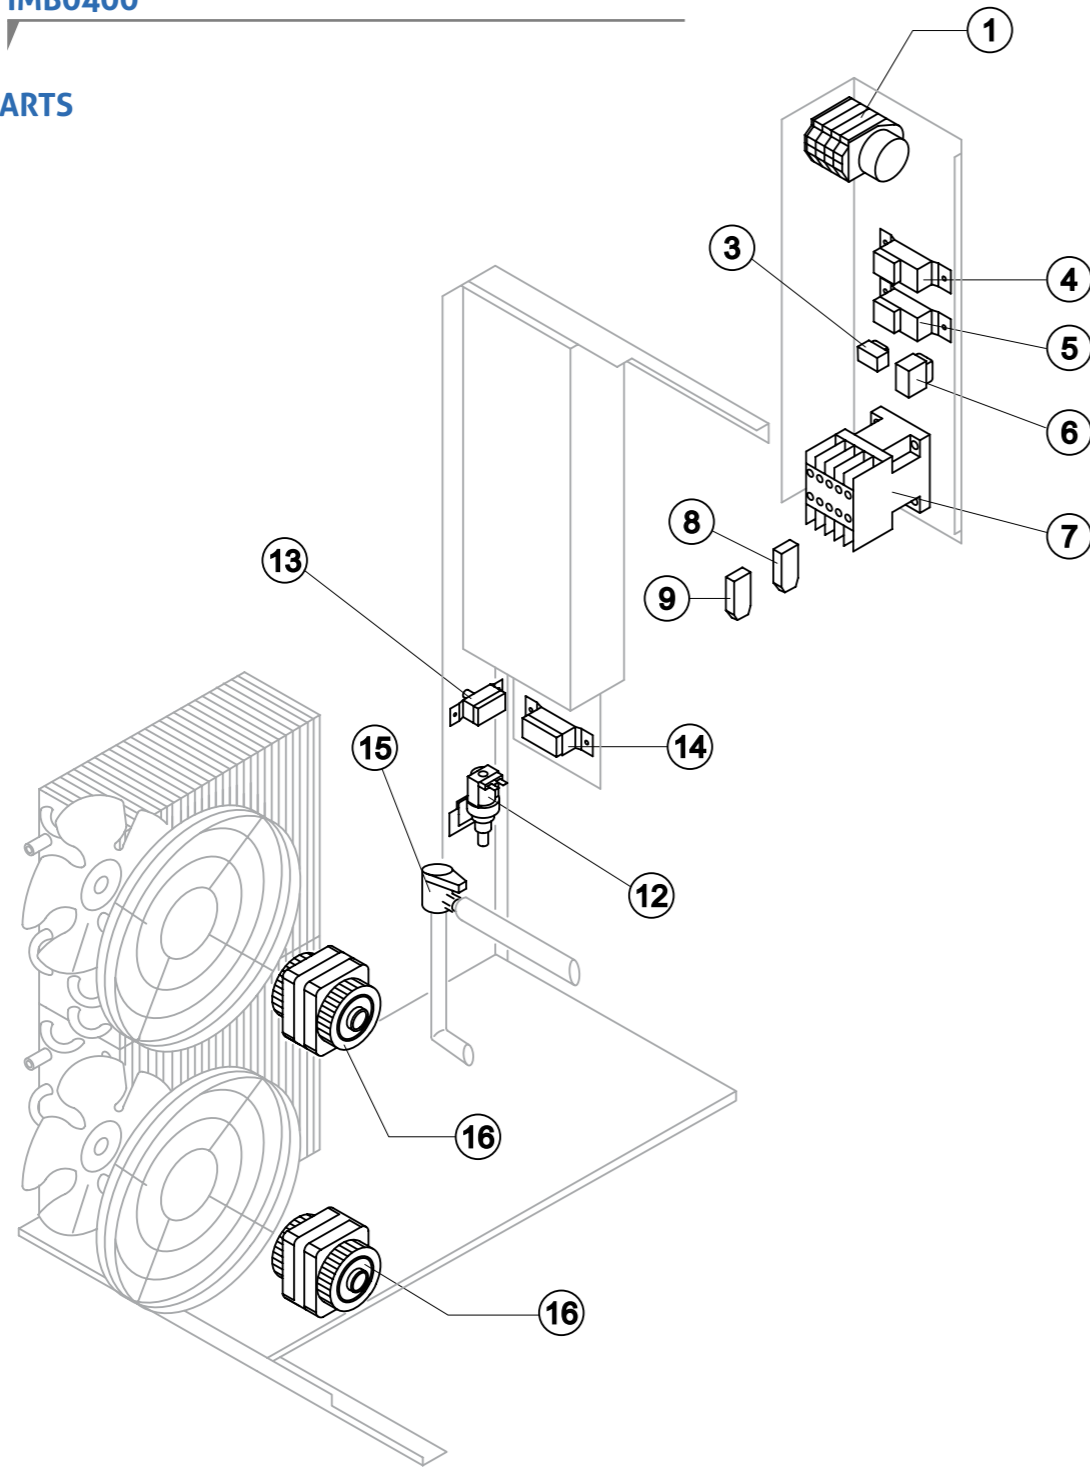

IMB0400

ELECTRICAL PARTS