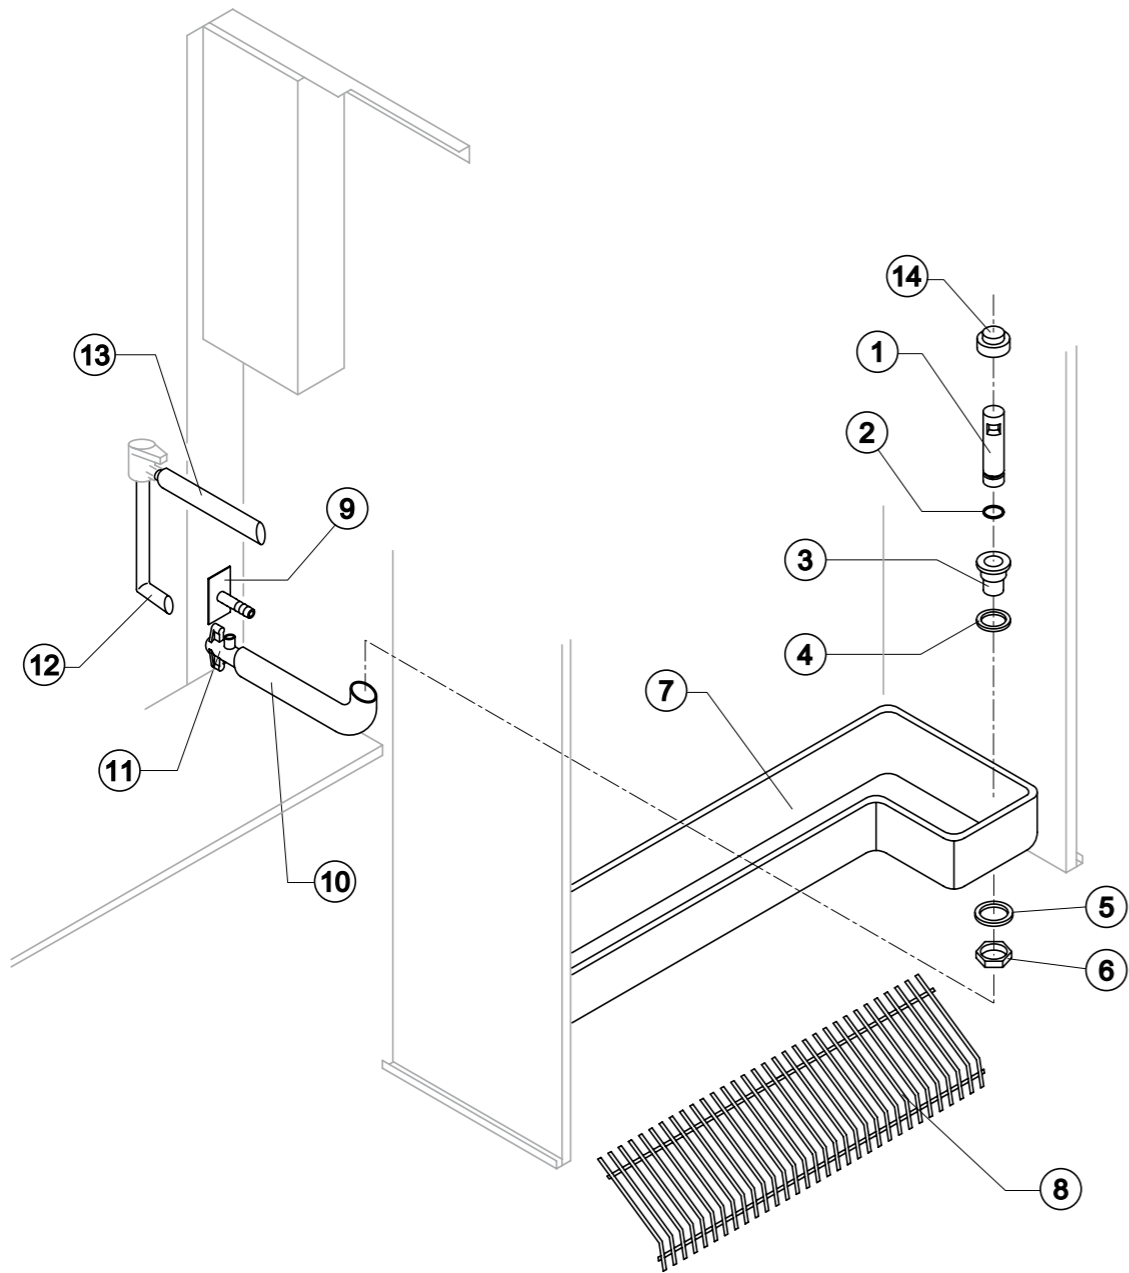

IMB0400

SHELL ASSEMBLY

STOCK CODE	DESCRIPTION	MAN.PART NUMBER	DRAWING REF
XIMB8170	ICE MAKER BREMA - (VM500) - TOP PANEL	C22813	1
XIMB8171	ICE MAKER BREMA - (VM900W) - RIGHT SIDE PANEL	22408	4
BO0010	ICE MAKER BREMA [VM400] - FRONT PANEL ASSY	C22816B	7
XIMB8172	ICE MAKER BREMA - (VM500) - LEFT SIDE PANEL	22822	8
XIMB8166	ICE MAKER BREMA - (VM900) - FILTER	18166	11
XIMB8182	ICE MAKER BREMA VM900 - REAR PANEL	21287	12

HYDRAULIC CIRCUIT

STOCK CODE	DESCRIPTION	MAN.PART NUMBER	DRAWING REF
XIMB0233	ICE MAKER BREMA -(CB)(ALL) O' RING	20233	2
XIMB0471	ICE MAKER BREMA (CB)OVERFLOW PIPE NIPPLE	10471	3
XIMB3006	ICE MAKER BREMA (CB)(ALL)SILICONE GASKET	13006	4
XIMB0395	ICE MAKER BREMA-(VM500/900)WATER BASIN	10395	7
XIMB3638	ICE MAKER BREMA-ICE CUBE SLIDE(IMB0200)	D12057	8
XIMB0431	ICE MAKER BREMA - (VM350A)-DRAIN NIPPLE	10431	11
XIMB0305	ICE MAKER BREMA -(CB)(ALL) -OVERFLOW CAP	10305	14

SPRAYER PUMP

STOCK CODE	DESCRIPTION	MAN.PART NUMBER	DRAWING REF
XIMB0139	ICE MAKER BREMA - (VM) (ALL) PUMP FILTER	10139	8
XIMB3600	ICE MAKER BREMA - (VM900) PUMP MOTOR	23600	12
XIMB8192	ICE MAKER BREMA [VM] - PUMP MOTOR SUPPORT	22799	14
XIMB8188	ICE MACHINE BREMA [VM] - PUMP BODY	10065	15
XIMB8189	ICE MAKER BREMA [VM] - PUMP IMPELLER	10138	16
XIMB8190	ICE MAKER BREMA [VM] - DIFFUSER	10067	17
XIMB8191	ICE MAKER BREMA [VM] - PUMP FILTER	20518	18