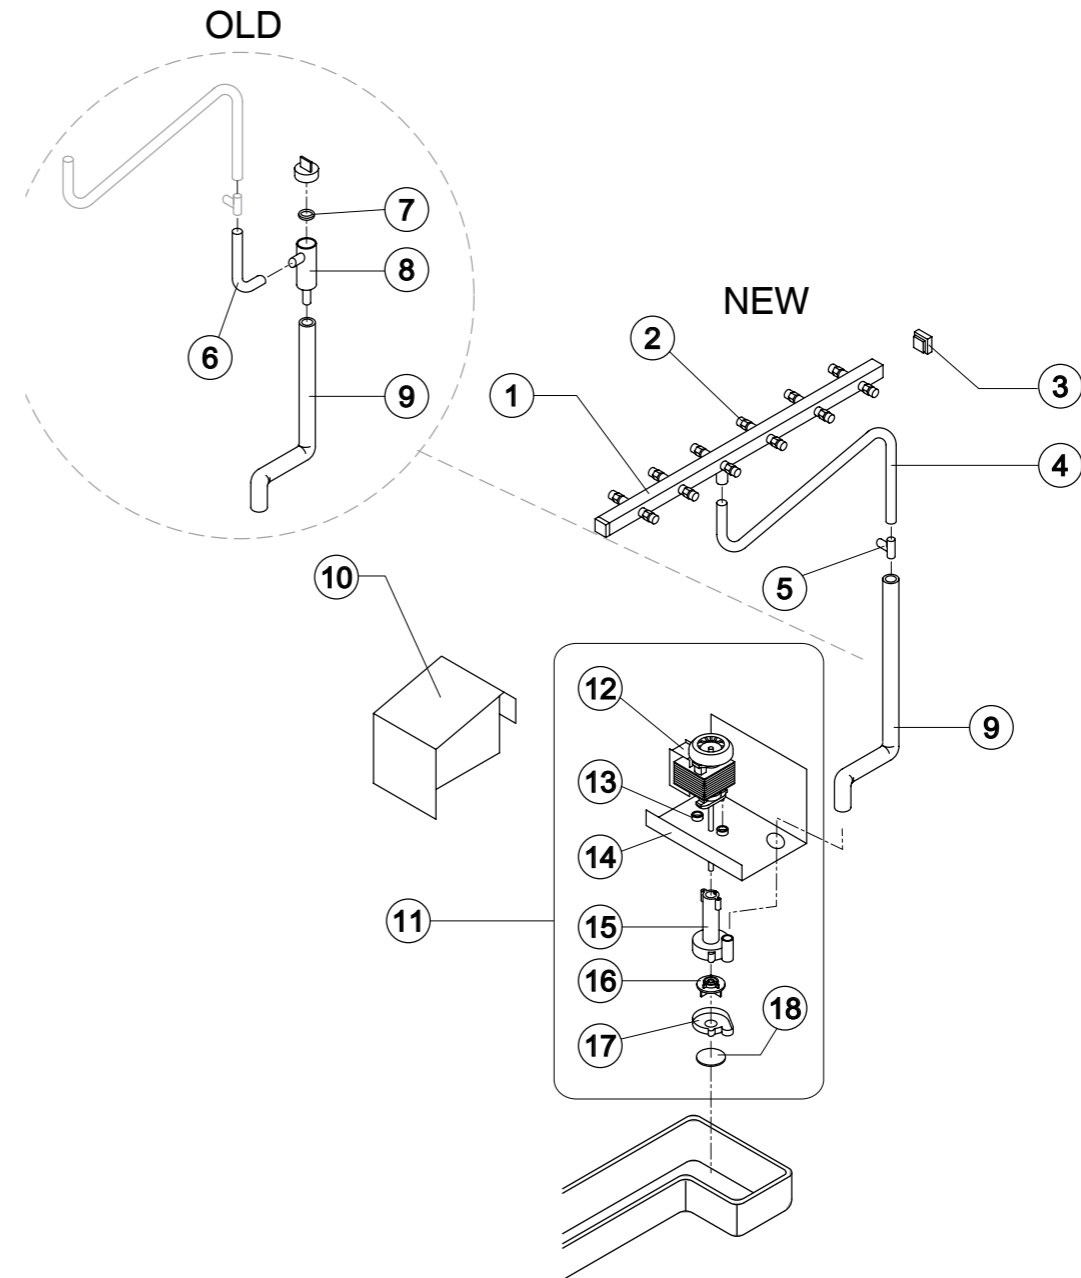

IMB0400

SHELL ASSEMBLY

STOCK CODE	DESCRIPTION	MAN.PART NUMBER	DRAWING REF
XIMB8170	ICE MAKER BREMA - (VM500) - TOP PANEL	C22813	1
XIMB8171	ICE MAKER BREMA - (VM900W) - RIGHT SIDE PANEL	22408	4
BO0010	ICE MAKER BREMA [VM400] - FRONT PANEL ASSY	C22816B	7
XIMB8172	ICE MAKER BREMA - (VM500) - LEFT SIDE PANEL	22822	8
XIMB8166	ICE MAKER BREMA - (VM900) - FILTER	18166	11
XIMB8182	ICE MAKER BREMA VM900 - REAR PANEL	21287	12

HYDRAULIC CIRCUIT

STOCK CODE	DESCRIPTION	MAN.PART NUMBER	DRAWING REF
XIMB0233	ICE MAKER BREMA -(CB)(ALL) O' RING	20233	2
XIMB0471	ICE MAKER BREMA (CB)OVERFLOW PIPE NIPPLE	10471	3
XIMB3006	ICE MAKER BREMA (CB)(ALL)SILICONE GASKET	13006	4
XIMB0395	ICE MAKER BREMA-(VM500/900)WATER BASIN	10395	7
XIMB3638	ICE MAKER BREMA-ICE CUBE SLIDE(IMB0200)	D12057	8
XIMB0431	ICE MAKER BREMA - (VM350A)-DRAIN NIPPLE	10431	11
XIMB0305	ICE MAKER BREMA -(CB)(ALL) -OVERFLOW CAP	10305	14

SPRAYER PUMP

STOCK CODE	DESCRIPTION	MAN.PART NUMBER	DRAWING REF
XIMB0139	ICE MAKER BREMA - (VM) (ALL) PUMP FILTER	10139	8
XIMB3600	ICE MAKER BREMA - (VM900) PUMP MOTOR	23600	12
XIMB8192	ICE MAKER BREMA [VM] - PUMP MOTOR SUPPORT	22799	14
XIMB8188	ICE MACHINE BREMA [VM] - PUMP BODY	10065	15
XIMB8189	ICE MAKER BREMA [VM] - PUMP IMPELLER	10138	16
XIMB8190	ICE MAKER BREMA [VM] - DIFFUSER	10067	17
XIMB8191	ICE MAKER BREMA [VM] - PUMP FILTER	20518	18