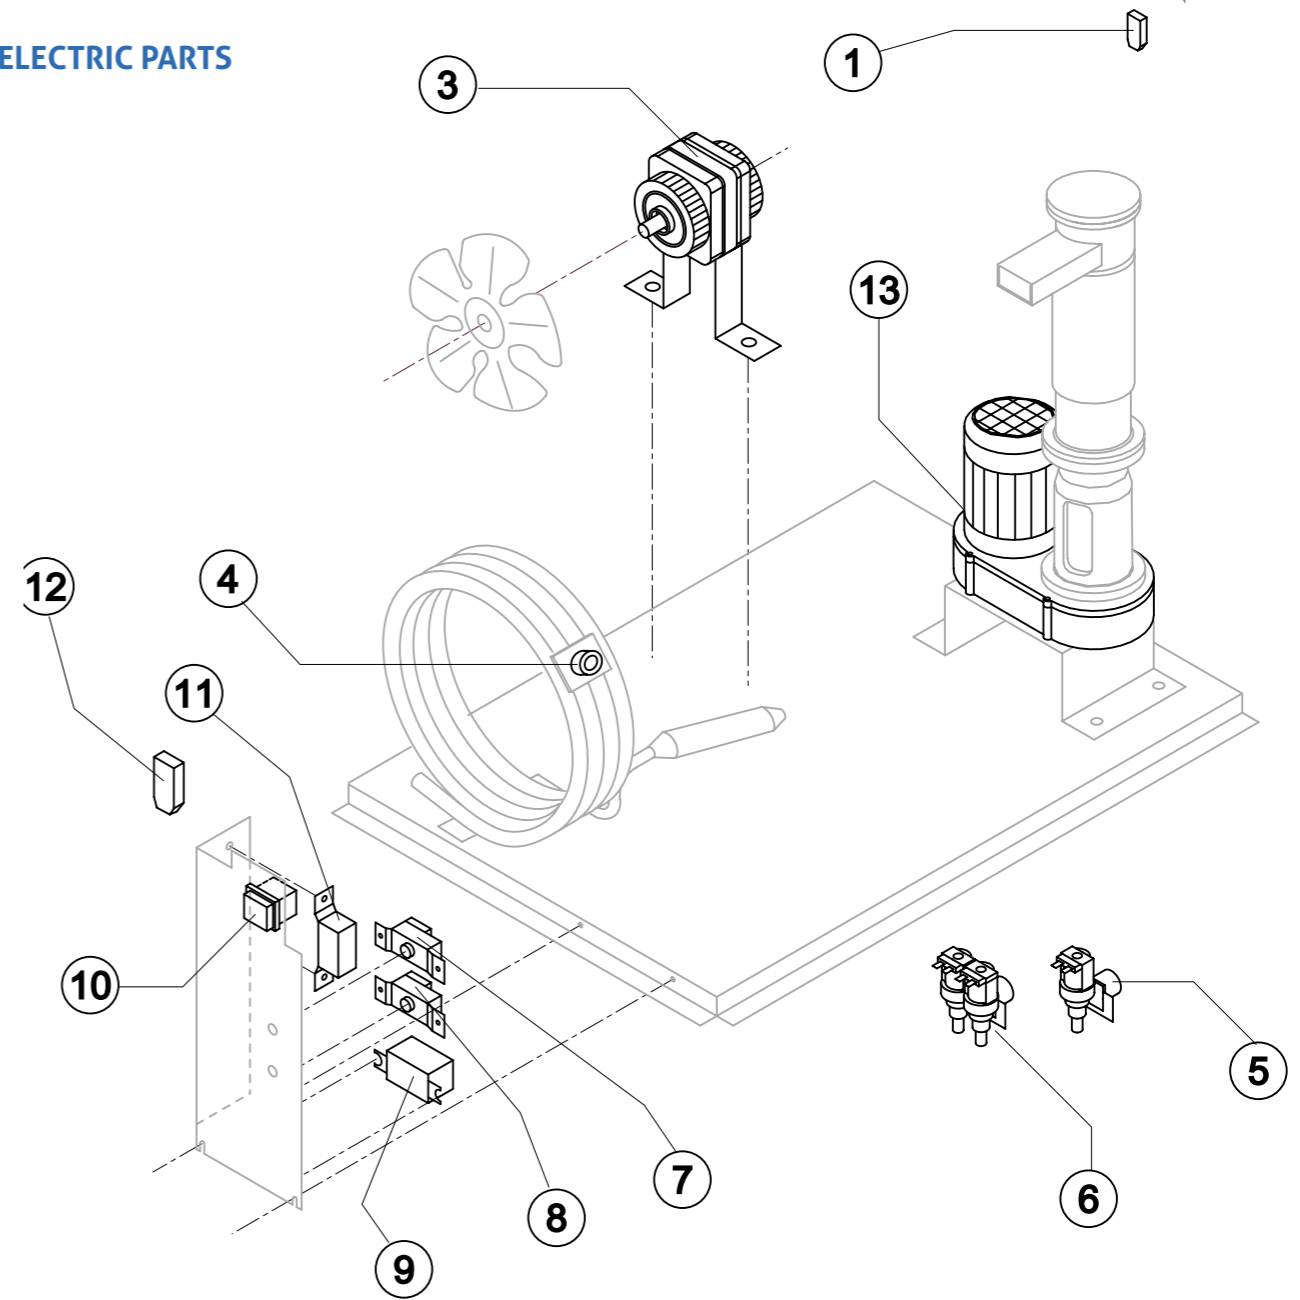

IFB0150

COOLING SYSTEM

STOCK CODE	DESCRIPTION	MAN.PART NUMBER	DRAWING REF
XIMB3657	ICE MAKER BREMA- SUCTION FAN (ALL)	10213	1

IFB0150

HYDRAULIC SYSTEM

STOCK CODE	DESCRIPTION	MAN.PART NUMBER	DRAWING REF
XIMB3006	ICE MAKER BREMA (CB)(ALL)SILICONE GASKET	13006	2
XIFB0145	ICE FLAKER BREMA - (GB ALL) FLOAT SWITCH	10145	3

IFB0150

WIRING DIAGRAM

IFB0150

ELECTRIC PARTS

ELECTRICAL PARTS

STOCK CODE	DESCRIPTION	MAN.PART NUMBER	DRAWING REF
XIMB3651	ICE MAKER BREMA-SAFETY THERMOS.(IMB0028)	C23114	4
XIMB3115	ICE MAKER BREMA-(GB)(CB316) WATERVALVE	23115	5
XIMB3005	ICE MAKER BREMA-(CB)(VM350/900)BIN THERM	R23005	7
XIMB3190	ICE MAKER BREMA -(GB)(VM500/900) RELAY	23190	9
XIMB3647	ICE MAKER BREMA-PRESURE SWITCH (IMB0155)	23175	11
XIFB3532	ICE FLAKER BREMA-(GB ALL) GEARMOTOR 230V	23532	13