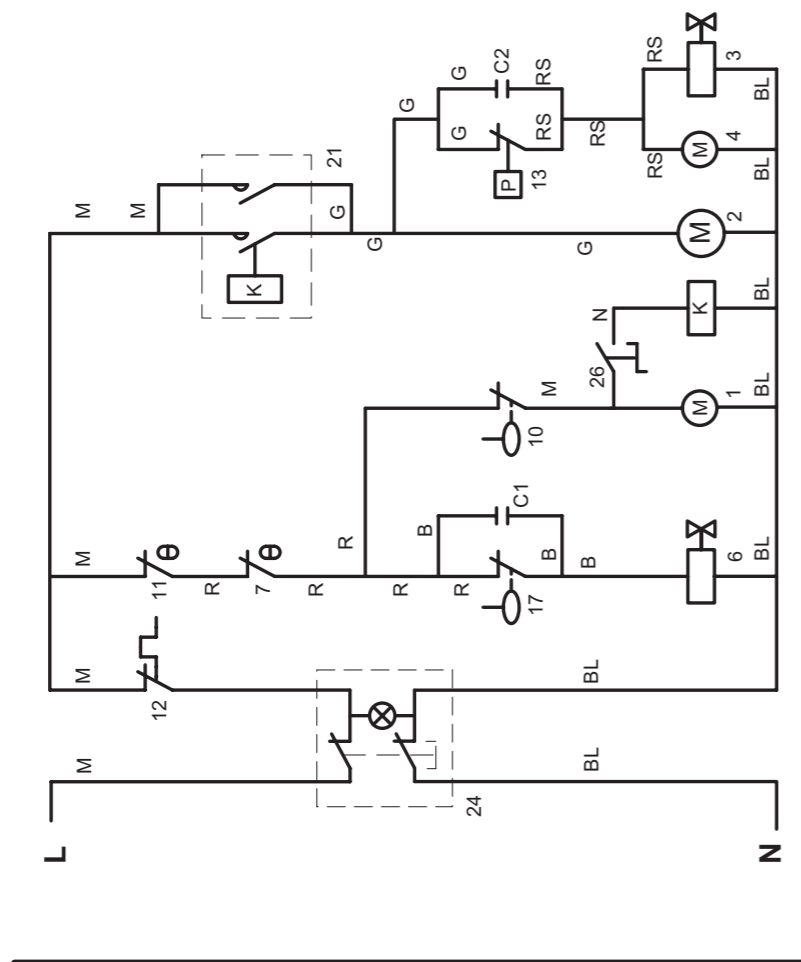

IFB0150

COOLING SYSTEM

STOCK CODE	DESCRIPTION	MAN.PART NUMBER	DRAWING REF
XIMB3657	ICE MAKER BREMA- SUCTION FAN (ALL)	10213	1

IFB0150

HYDRAULIC SYSTEM

STOCK CODE	DESCRIPTION	MAN.PART NUMBER	DRAWING REF
XIMB3006	ICE MAKER BREMA (CB)(ALL)SILICONE GASKET	13006	2
XIFB0145	ICE FLAKER BREMA - (GB ALL) FLOAT SWITCH	10145	3

IFB0150

WIRING DIAGRAM

IFB0150

ELECTRIC PARTS

ELECTRICAL PARTS

STOCK CODE	DESCRIPTION	MAN.PART NUMBER	DRAWING REF
XIMB3651	ICE MAKER BREMA-SAFETY THERMOS.(IMB0028)	C23114	4
XIMB3115	ICE MAKER BREMA-(GB)(CB316) WATERVALVE	23115	5
XIMB3005	ICE MAKER BREMA-(CB)(VM350/900)BIN THERM	R23005	7
XIMB3190	ICE MAKER BREMA -(GB)(VM500/900) RELAY	23190	9
XIMB3647	ICE MAKER BREMA-PRESURE SWITCH (IMB0155)	23175	11
XIFB3532	ICE FLAKER BREMA-(GB ALL) GEARMOTOR 230V	23532	13