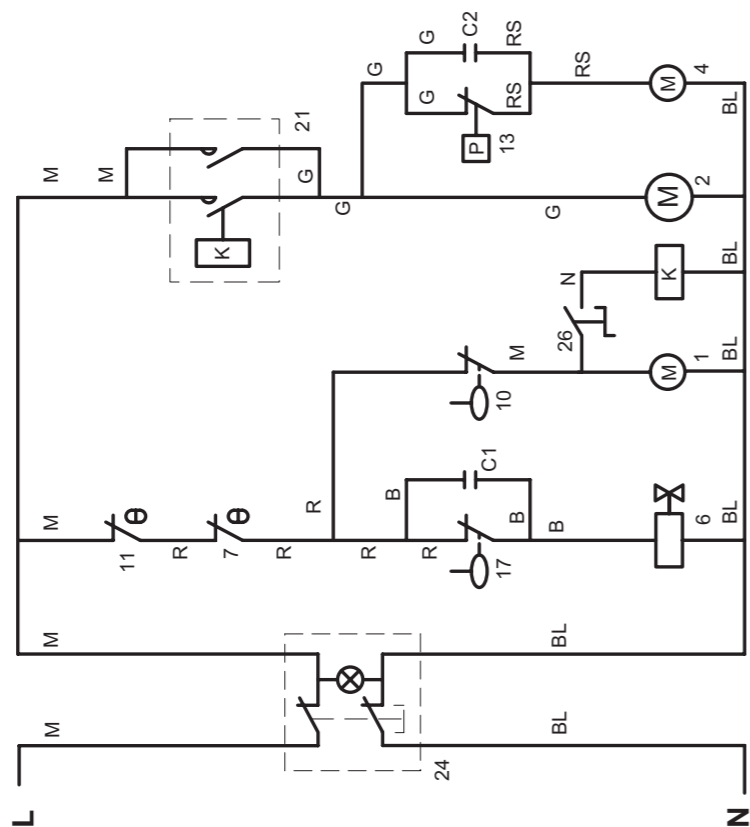

IFB0150

COOLING SYSTEM

STOCK CODE	DESCRIPTION	MAN.PART NUMBER	DRAWING REF
XIMB3657	ICE MAKER BREMA- SUCTION FAN (ALL)	10213	1

IFB0150

HYDRAULIC SYSTEM

STOCK CODE	DESCRIPTION	MAN.PART NUMBER	DRAWING REF
XIMB3006	ICE MAKER BREMA (CB)(ALL)SILICONE GASKET	13006	2
XIFB0145	ICE FLAKER BREMA - (GB ALL) FLOAT SWITCH	10145	3

IFB0150

WIRING DIAGRAM

IFB0150

ELECTRIC PARTS

ELECTRICAL PARTS

STOCK CODE	DESCRIPTION	MAN.PART NUMBER	DRAWING REF
XIMB3651	ICE MAKER BREMA-SAFETY THERMOS.(IMB0028)	C23114	4
XIMB3115	ICE MAKER BREMA-(GB)(CB316) WATERVALVE	23115	5
XIMB3005	ICE MAKER BREMA-(CB)(VM350/900)BIN THERM	R23005	7
XIMB3190	ICE MAKER BREMA -(GB)(VM500/900) RELAY	23190	9
XIMB3647	ICE MAKER BREMA-PRESURE SWITCH (IMB0155)	23175	11
XIFB3532	ICE FLAKER BREMA-(GB ALL) GEARMOTOR 230V	23532	13