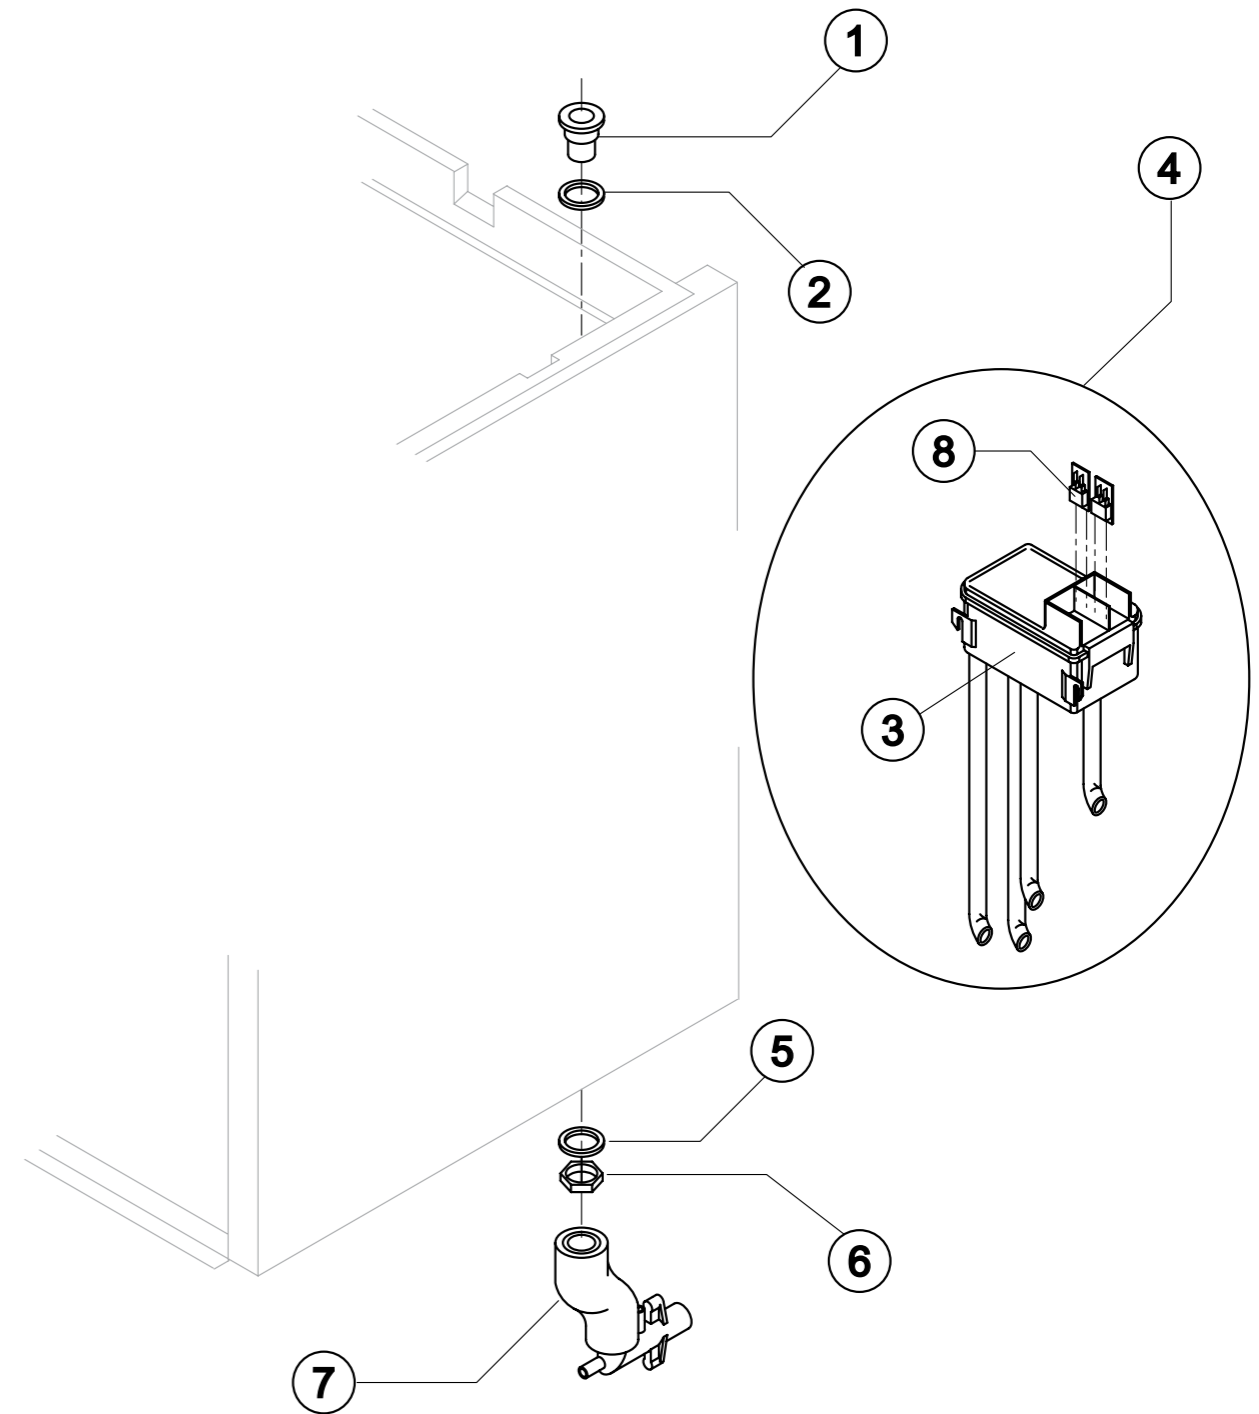

IFB0150

COOLING SYSTEM

STOCK CODE	DESCRIPTION	MAN.PART NUMBER	DRAWING REF
XIMB3657	ICE MAKER BREMA- SUCTION FAN (ALL)	10213	1

IFB0150

HYDRAULIC SYSTEM

STOCK CODE	DESCRIPTION	MAN.PART NUMBER	DRAWING REF
XIMB3006	ICE MAKER BREMA (CB)(ALL)SILICONE GASKET	13006	2
XIFB0145	ICE FLAKER BREMA - (GB ALL) FLOAT SWITCH	10145	3

IFB0150

WIRING DIAGRAM

IFB0150

ELECTRIC PARTS

ELECTRICAL PARTS

STOCK CODE	DESCRIPTION	MAN.PART NUMBER	DRAWING REF
XIMB3651	ICE MAKER BREMA-SAFETY THERMOS.(IMB0028)	C23114	4
XIMB3115	ICE MAKER BREMA-(GB)(CB316) WATERVALVE	23115	5
XIMB3005	ICE MAKER BREMA-(CB)(VM350/900)BIN THERM	R23005	7
XIMB3190	ICE MAKER BREMA -(GB)(VM500/900) RELAY	23190	9
XIMB3647	ICE MAKER BREMA-PRESURE SWITCH (IMB0155)	23175	11
XIFB3532	ICE FLAKER BREMA-(GB ALL) GEARMOTOR 230V	23532	13