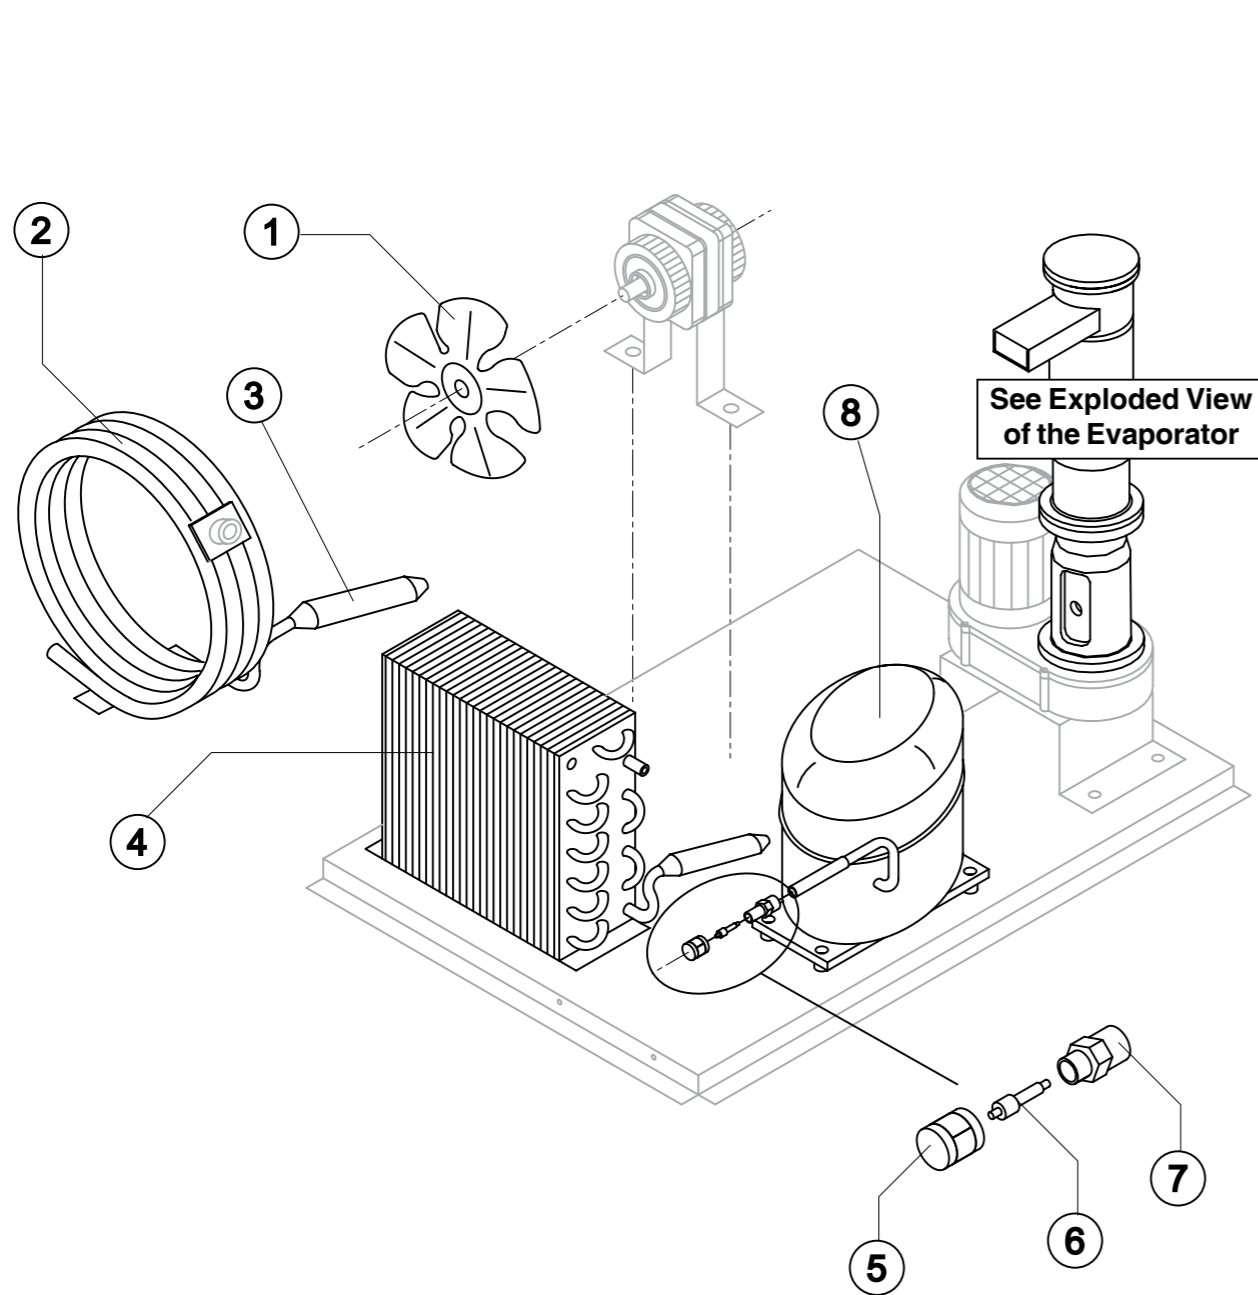

IFB0150

COOLING SYSTEM

STOCK CODE	DESCRIPTION	MAN.PART NUMBER	DRAWING REF
XIMB3657	ICE MAKER BREMA- SUCTION FAN (ALL)	10213	1

IFB0150

HYDRAULIC SYSTEM

STOCK CODE	DESCRIPTION	MAN.PART NUMBER	DRAWING REF
XIMB3006	ICE MAKER BREMA (CB)(ALL)SILICONE GASKET	13006	2
XIFB0145	ICE FLAKER BREMA - (GB ALL) FLOAT SWITCH	10145	3

IFB0150

WIRING DIAGRAM

IFB0150

ELECTRIC PARTS

ELECTRICAL PARTS

STOCK CODE	DESCRIPTION	MAN.PART NUMBER	DRAWING REF
XIMB3651	ICE MAKER BREMA-SAFETY THERMOS.(IMB0028)	C23114	4
XIMB3115	ICE MAKER BREMA-(GB)(CB316) WATERVALVE	23115	5
XIMB3005	ICE MAKER BREMA-(CB)(VM350/900)BIN THERM	R23005	7
XIMB3190	ICE MAKER BREMA -(GB)(VM500/900) RELAY	23190	9
XIMB3647	ICE MAKER BREMA-PRESURE SWITCH (IMB0155)	23175	11
XIFB3532	ICE FLAKER BREMA-(GB ALL) GEARMOTOR 230V	23532	13