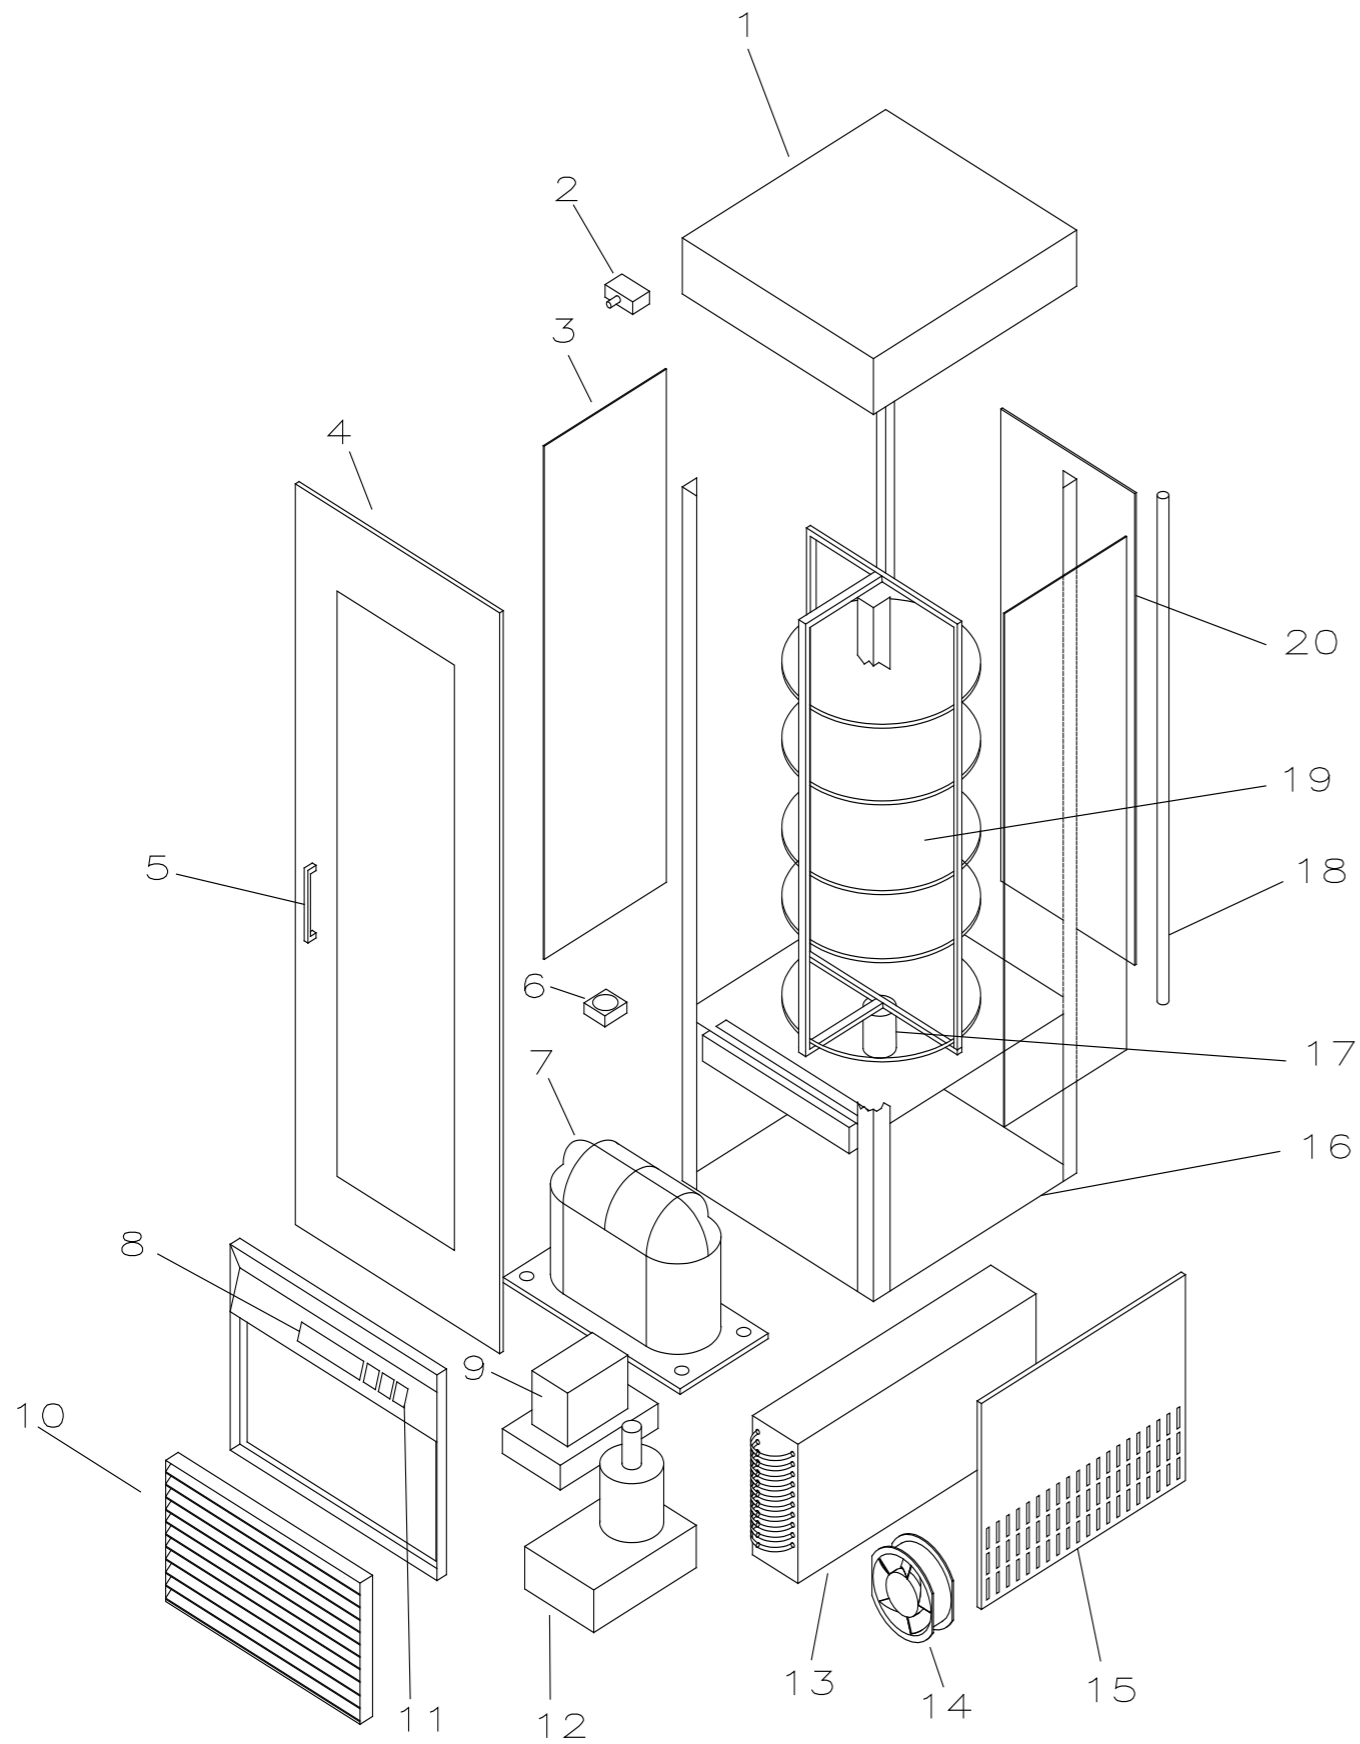

05 refrigeration

CDF2001

CDF2001

STOCK CODE	DESCRIPTION	MAN.PART NUMBER	DRAWING REF
XCDF1012	CAKE FRIDGE - FLOOR STANDING - DOOR SWITCH	ZSE-FCD21-031	2
XCDF1015	CAKE FRIDGE FLOOR STANDING - DOOR HANDLE	ZSE-FCD21-030	5
XCDF1016	CAKE FRIDGE FLOOR STANDING - EVAPORATOR FAN	ZSE-FCD21-006	6
XCDF1017	CAKE FRIDGE FLOOR STANDING - COMPRESSOR	ZSE-FCD21-010	7
XCDF1027	CAKE FRIDGE FLOOR STANDING - TEMPERATURE CONTROL	REF - 8	8
XCDF1018	CAKE FRIDGE FLOOR STANDING - HEATER TRANSFORMER	ZSE-FCD021-028	9
XCDF1019	CAKE FRIDGE FLOOR STANDING - SWITCH	ZSE-FCD21-011A	11
XCDF1021	CAKE FRIDGE FLOOR STANDING - CONDENSOR	ZSE-FCD21-026	13
XCDF1022	CAKE FRIDGE FLOOR STANDING - CONDENSOR FAN	ZSE-FCD21-027	14
XCDF1038	CAKE FRIDGE FLR STANDING-GLASS SHELF W/O HOLES		19
XCDF1039	CAKE FRIDGE FLR STANDING - MIRROR SHELF W/O HOLES		17