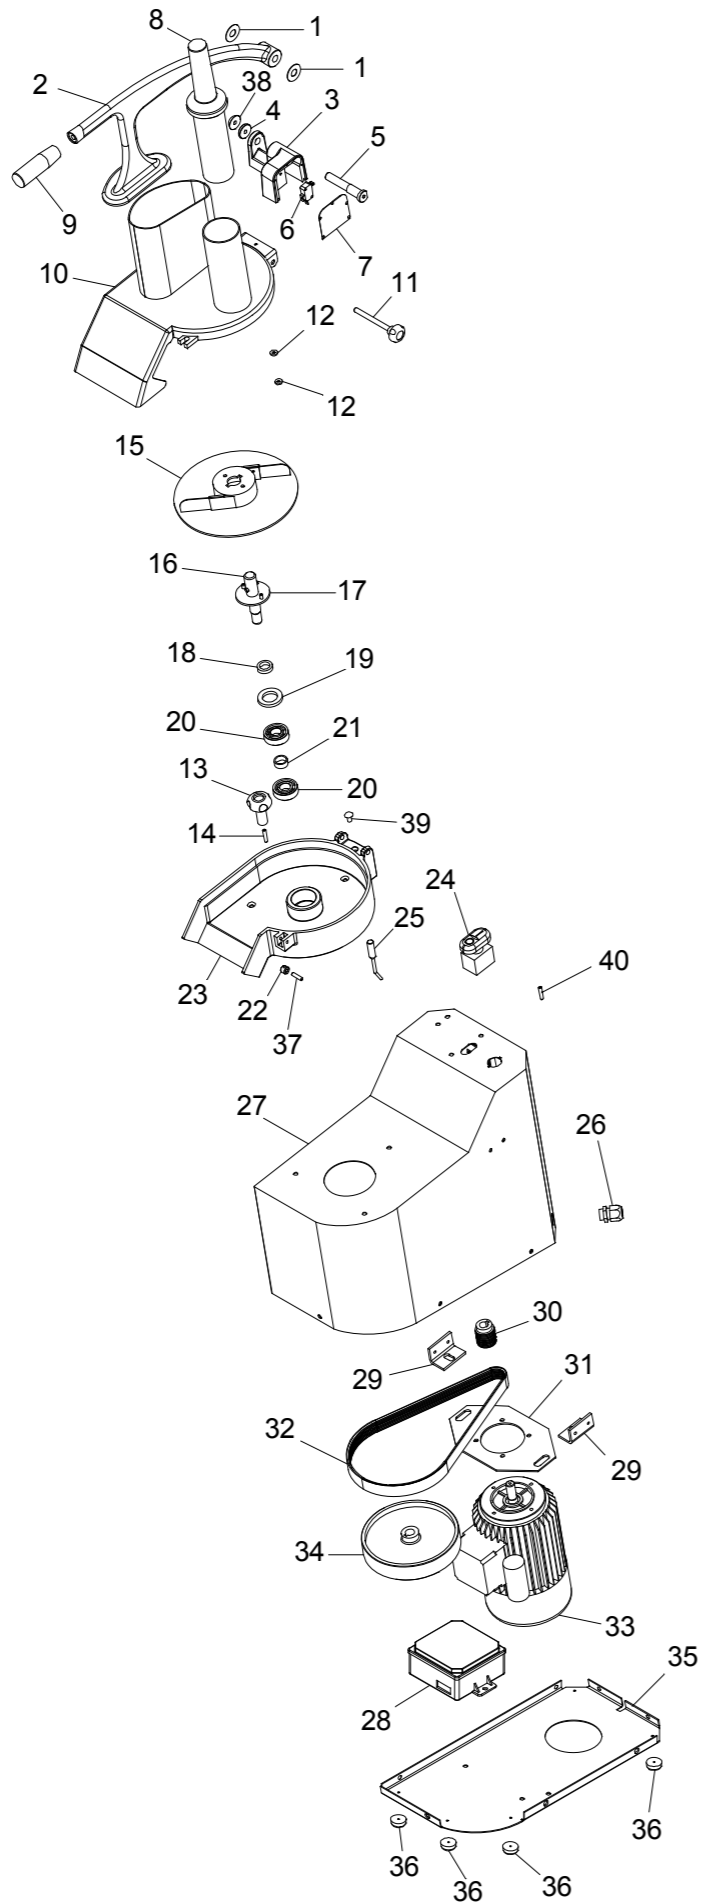

VCF0001

VCF0001

STOCK CODE	DESCRIPTION	MAN.PART NUMBER	DRAWING REF
XDMS6010	D/ MIXER 12/18- FIMAR - MICROSWITCH	SL0885	6
XVCF0030	VEG/CUT - FIMAR - FOOD PUSHER	SL0841	8
XVCF0001	VEG CUT - FIMAR - HANDLE GRIP	SL0106	9
XVCF3258	HOPPER KNOB - BLACK	SL3258	11
XVCF0014	VEG CUT - FIMAR -KNOB	SL1838	13
XVCF0013	VEG CUT - FIMAR - LOCKING GRUB SCREW	SL1074	14
XVCF0022	VEG CUT - FIMAR -EJECTOR DISK (HIGH)	SA2700	15
XVCF0023	VEG CUT - FIMAR - EJECTOR DISK (LOW)	SL0843	15
XVCF0027	VEG/CUT - FIMAR - DRIVE SHAFT	SL1360RO	16
XVCF0020	VEG CUT - FIMAR - WASHER	SL1373	17
XVCF0019	VEG CUT - FIMAR - SHIM	SL1376	18
XVCF0018	VEG CUT - FIMAR -OIL SEAL	SL1380	19
XVCF0016	VEG CUT - FIMAR - BEARING	SL0131	20
XVCF0017	VEG CUT - FIMAR - SHIM	SL1381	21
XVCF0012	VEG CUT - FIMAR -RING	SL1388	22
XVCF0026	VEG/CUT -FIMAR - ON/OFF SWITCH	SL0891	24
XVCF0004	VEG CUT - FIMAR - ELECTRIC INSTALLATION	SA1250	28
XVCF0034	VEG/CUT -FIMAR - PULLEY	36G0030	30
XVCF0029	VEG/CUT - FIMAR - DRIVE BELT	SL1473	32
XVCF0033	VEG/CUT - FIMAR - MOTOR	SL1470	33
XVCF0011	VEG CUT - FIMAR - PULLEY	36G6600	34
XVCF0025	VEG/CUT - FIMAR- RUBBER FEET	SL0235	36