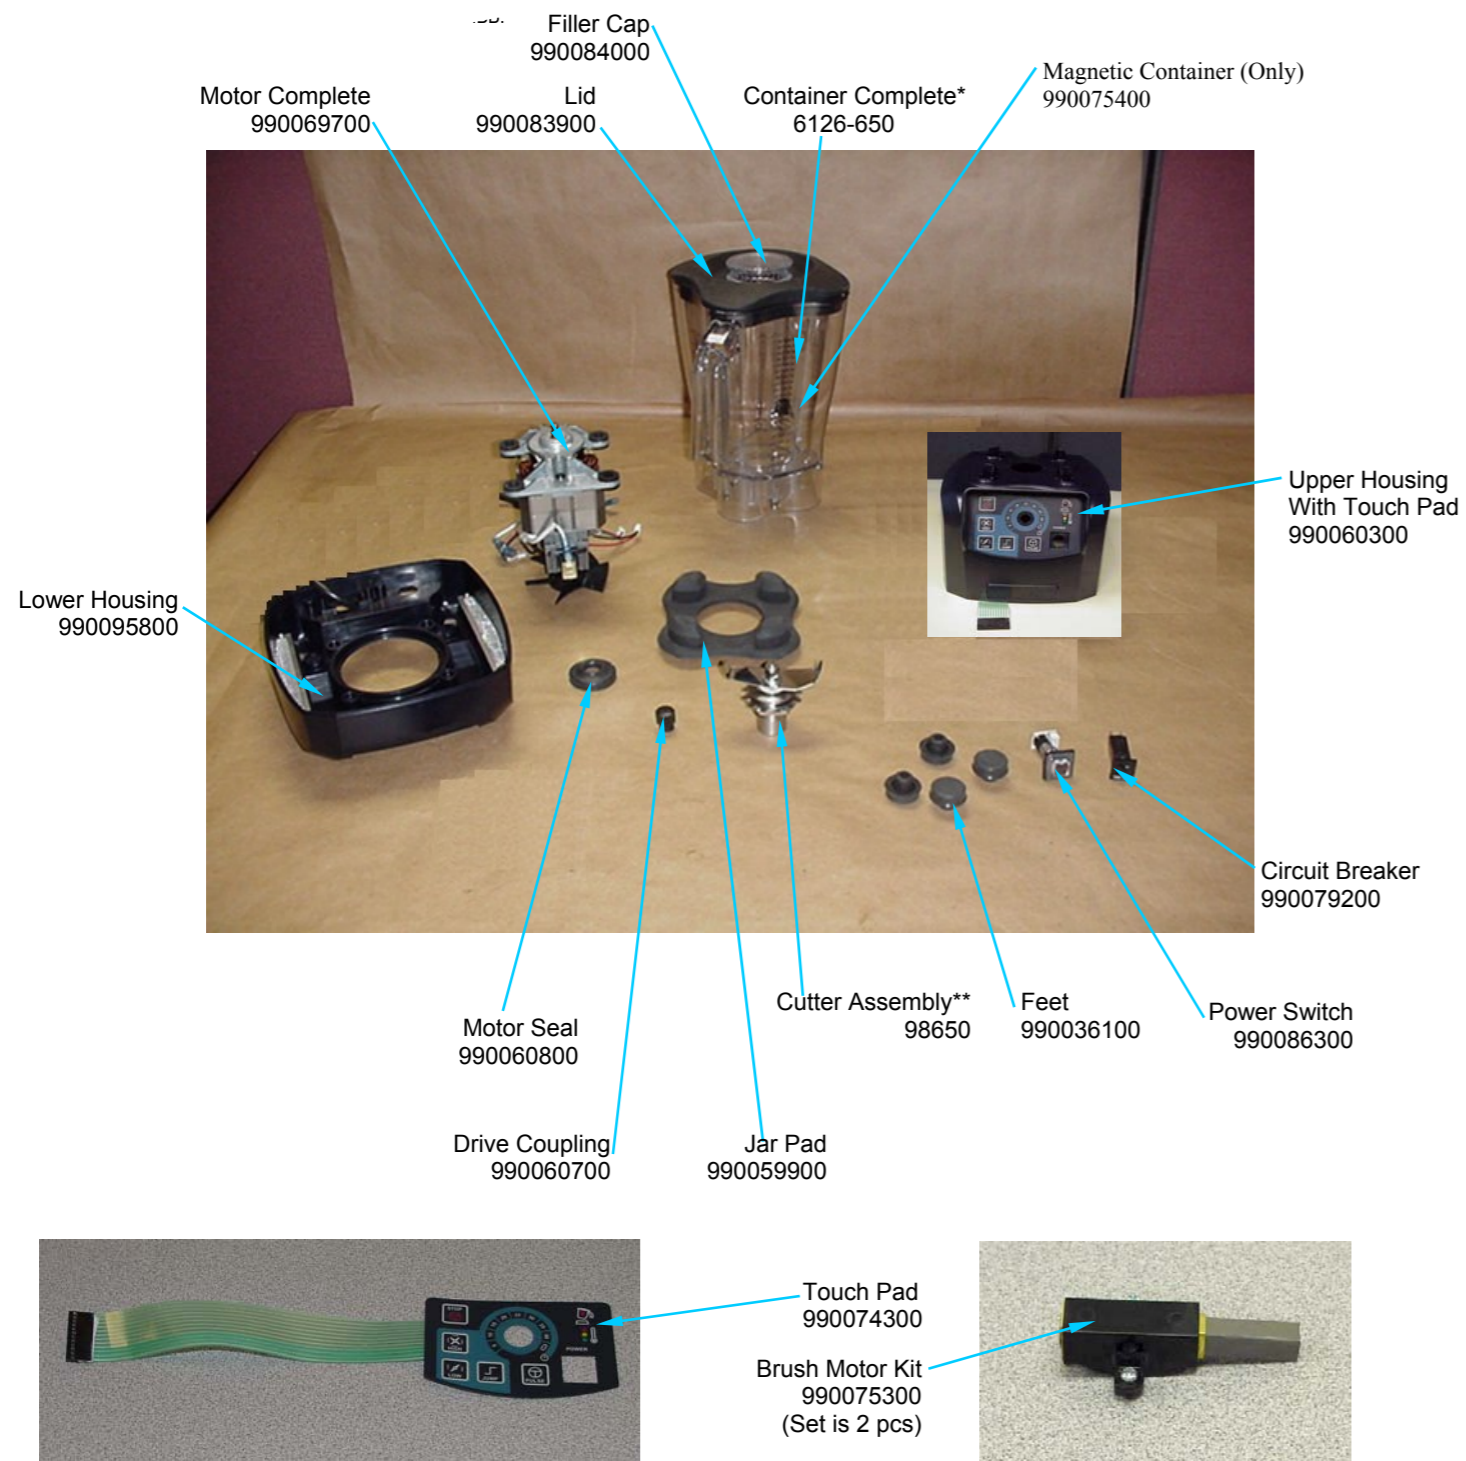

# 04 processing

TBH0915

\*Complete Container Includes: Cutter Assembly, Container, Lid and Filler Cap

\*\*Cutter Assembly Includes: Blade, Lock Washer, Hex Nut, Drive Coupling Attachment and Cutter Bearing Assembly.

TBH0915

TBH0915

TBH0915

48oz Container Complete\*  
6126-600

Hamilton Beach  
Commercial Badge  
990092700

Jar Sensor  
990084400

**Not Shown:**  
Counter-Top Mounting Kit – CK650

STOCK CODE	DESCRIPTION	MAN.PART / DRAWING NUMBER
XTBH8650	H/BEACH (NEW) TEMPEST BLENDER-CUTTER ASSY	98650
XTBH6100	H/BEACH (NEW) TEMPEST BLENDER-FEET(SET OF 4)	990036100
XTBH9901	H/BEACH (NEW) TEMPEST BLENDER-JAR PAD	990059900
XTBH0301	H/BEACH (NEW) TEMPEST BLENDER-U/HOUSING+T/PAD	990060300
XTBH0701	H/BEACH (NEW) TEMPEST BLENDER-DRIVE COUPLING	990060700
XSBH0800	H/BEACH (NEW) SUMMIT BLENDER-MOTOR SEAL	990060800
XTBH9904	H/BEACH (NEW) TEMPEST BLENDER - CORD SOCKET	990064800
XTBH0700	H/BEACH (NEW) TEMPEST BLENDER-COMP.MOTOR	990069700
XTBH9905	H/BEACH (NEW) TEMPEST BLENDER - KNOB ( ONLY )	990070700
XTBH9908	H/BEACH -NEW - TOUCH PAD ONLY	990074300
XSBH9802	H/BEACH SUMMIT/TEMPEST BLENDER- BRUSHES FOR MOTOR	990075300
XSBH5400	H/BEACH (NEW) SUMMIT BLENDER-CONTAINER ONLY	990075400
XSBH9200	H/BEACH (NEW) SUMMIT BLENDER-CIRCUIT BREAKER	990079200
XTBH0800	H/BEACH (NEW) TEMPEST BLENDER-LID W/FILLERCAP	990083900
XTBH9907	H/BEACH -NEW- JAR SENSOR 12 INCH LEAD	990084400
XTBH0100	H/BEACH (NEW) TEMPEST BLENDER-POWER SWITCH	990086300
XTBH9906	H/BEACH (NEW) TEMPEST BLENDER - TIMER WITH KNOB	990086400
XTBH9903	H/BEACH (NEW) TEMPEST BLENDER - POWER BOARD	990086500
XTBH9902	H/BEACH (NEW) TEMPEST BLENDER - PC BOARD	990086600
TBH9515	H/BEACH TEMPEST BLENDER-COMPLETE JUG(SLOJO ONLY)	6126-650