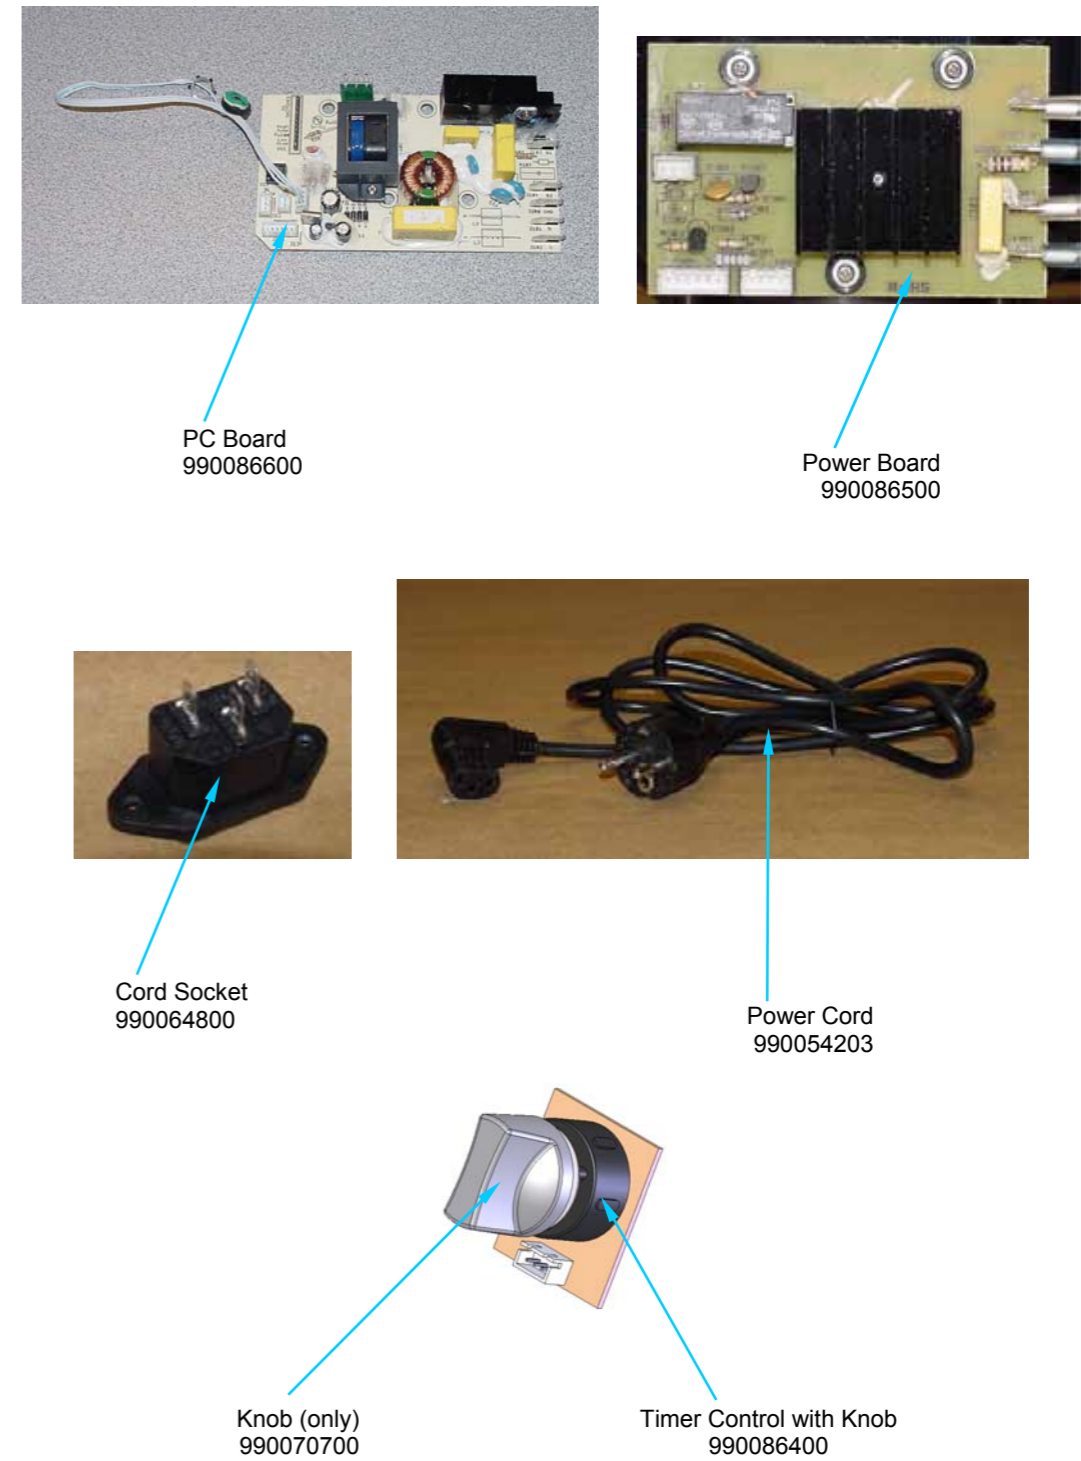

# 04 processing

TBH0915

\*Complete Container Includes: Cutter Assembly, Container, Lid and Filler Cap

\*\*Cutter Assembly Includes: Blade, Lock Washer, Hex Nut, Drive Coupling Attachment and Cutter Bearing Assembly.

TBH0915

TBH0915

TBH0915

48oz Container Complete\*  
6126-600

Hamilton Beach  
Commercial Badge  
990092700

Jar Sensor  
990084400

**Not Shown:**  
Counter-Top Mounting Kit – CK650

STOCK CODE	DESCRIPTION	MAN.PART / DRAWING NUMBER
XTBH8650	H/BEACH (NEW) TEMPEST BLENDER-CUTTER ASSY	98650
XTBH6100	H/BEACH (NEW) TEMPEST BLENDER-FEET(SET OF 4)	990036100
XTBH9901	H/BEACH (NEW) TEMPEST BLENDER-JAR PAD	990059900
XTBH0301	H/BEACH (NEW) TEMPEST BLENDER-U/HOUSING+T/PAD	990060300
XTBH0701	H/BEACH (NEW) TEMPEST BLENDER-DRIVE COUPLING	990060700
XSBH0800	H/BEACH (NEW) SUMMIT BLENDER-MOTOR SEAL	990060800
XTBH9904	H/BEACH (NEW) TEMPEST BLENDER - CORD SOCKET	990064800
XTBH0700	H/BEACH (NEW) TEMPEST BLENDER-COMP.MOTOR	990069700
XTBH9905	H/BEACH (NEW) TEMPEST BLENDER - KNOB ( ONLY )	990070700
XTBH9908	H/BEACH -NEW - TOUCH PAD ONLY	990074300
XSBH9802	H/BEACH SUMMIT/TEMPEST BLENDER- BRUSHES FOR MOTOR	990075300
XSBH5400	H/BEACH (NEW) SUMMIT BLENDER-CONTAINER ONLY	990075400
XSBH9200	H/BEACH (NEW) SUMMIT BLENDER-CIRCUIT BREAKER	990079200
XTBH0800	H/BEACH (NEW) TEMPEST BLENDER-LID W/FILLERCAP	990083900
XTBH9907	H/BEACH -NEW- JAR SENSOR 12 INCH LEAD	990084400
XTBH0100	H/BEACH (NEW) TEMPEST BLENDER-POWER SWITCH	990086300
XTBH9906	H/BEACH (NEW) TEMPEST BLENDER - TIMER WITH KNOB	990086400
XTBH9903	H/BEACH (NEW) TEMPEST BLENDER - POWER BOARD	990086500
XTBH9902	H/BEACH (NEW) TEMPEST BLENDER - PC BOARD	990086600
TBH9515	H/BEACH TEMPEST BLENDER-COMPLETE JUG(SLOJO ONLY)	6126-650