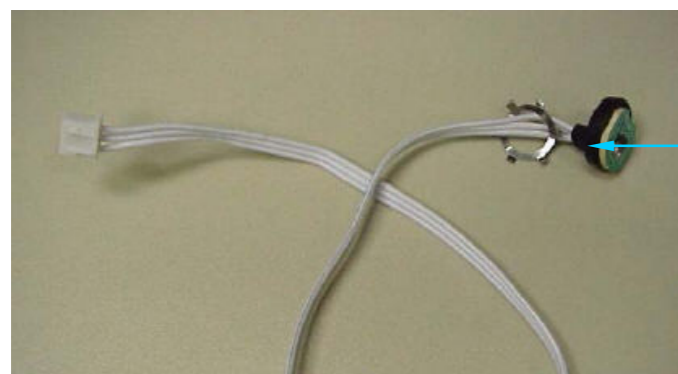

# 04 processing

TBH0915

\*Complete Container Includes: Cutter Assembly, Container, Lid and Filler Cap

\*\*Cutter Assembly Includes: Blade, Lock Washer, Hex Nut, Drive Coupling Attachment and Cutter Bearing Assembly.

TBH0915

TBH0915

TBH0915

48oz Container Complete\*  
6126-600

Hamilton Beach  
Commercial Badge  
990092700

Jar Sensor  
990084400

**Not Shown:**  
Counter-Top Mounting Kit – CK650

STOCK CODE	DESCRIPTION	MAN.PART / DRAWING NUMBER
XTBH8650	H/BEACH (NEW) TEMPEST BLENDER-CUTTER ASSY	98650
XTBH6100	H/BEACH (NEW) TEMPEST BLENDER-FEET(SET OF 4)	990036100
XTBH9901	H/BEACH (NEW) TEMPEST BLENDER-JAR PAD	990059900
XTBH0301	H/BEACH (NEW) TEMPEST BLENDER-U/HOUSING+T/PAD	990060300
XTBH0701	H/BEACH (NEW) TEMPEST BLENDER-DRIVE COUPLING	990060700
XSBH0800	H/BEACH (NEW) SUMMIT BLENDER-MOTOR SEAL	990060800
XTBH9904	H/BEACH (NEW) TEMPEST BLENDER - CORD SOCKET	990064800
XTBH0700	H/BEACH (NEW) TEMPEST BLENDER-COMP.MOTOR	990069700
XTBH9905	H/BEACH (NEW) TEMPEST BLENDER - KNOB ( ONLY )	990070700
XTBH9908	H/BEACH -NEW - TOUCH PAD ONLY	990074300
XSBH9802	H/BEACH SUMMIT/TEMPEST BLENDER- BRUSHES FOR MOTOR	990075300
XSBH5400	H/BEACH (NEW) SUMMIT BLENDER-CONTAINER ONLY	990075400
XSBH9200	H/BEACH (NEW) SUMMIT BLENDER-CIRCUIT BREAKER	990079200
XTBH0800	H/BEACH (NEW) TEMPEST BLENDER-LID W/FILLERCAP	990083900
XTBH9907	H/BEACH -NEW- JAR SENSOR 12 INCH LEAD	990084400
XTBH0100	H/BEACH (NEW) TEMPEST BLENDER-POWER SWITCH	990086300
XTBH9906	H/BEACH (NEW) TEMPEST BLENDER - TIMER WITH KNOB	990086400
XTBH9903	H/BEACH (NEW) TEMPEST BLENDER - POWER BOARD	990086500
XTBH9902	H/BEACH (NEW) TEMPEST BLENDER - PC BOARD	990086600
TBH9515	H/BEACH TEMPEST BLENDER-COMPLETE JUG(SLOJO ONLY)	6126-650