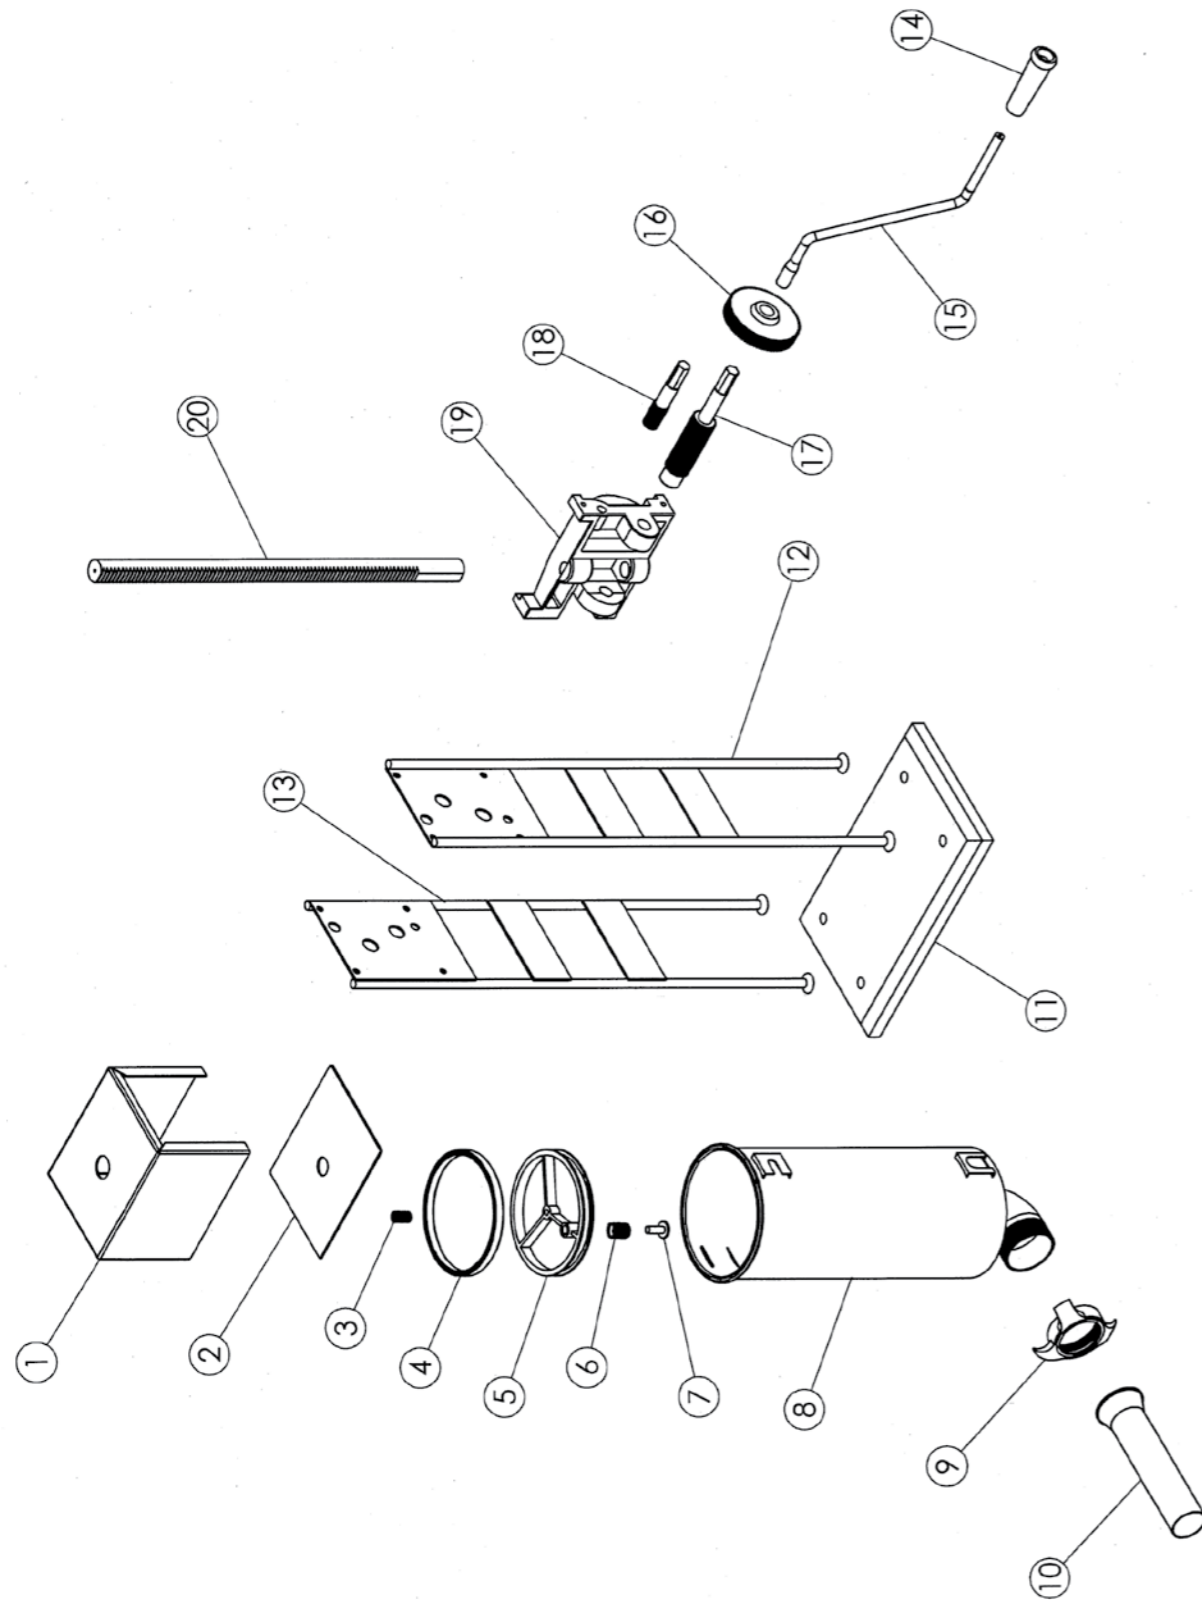

SFB1015

SFB1015

STOCK CODE	DESCRIPTION	MAN.PART NUMBER	DRAWING REF
XSFB0023	SAUSAGE FILLER [BQ] - PISTON RUBBER BAND	3-SG-SFB0015	4
XSFB0024	SAUSAGE FILLER [BQ] - PISTON	7-BP-SFB0015	5
XSFB0011	SAUSAGE FILLER [BQ] - VENT SPRING	7-VS-SFB0003	6
XSFB0010	SAUSAGE FILLER [BQ] - VENT PIN	6-VP-SFB0003	7
XSFB0026	SAUSAGE FILLER [BQ] - BARREL (15 LTR)	8-FB-SFB0015	8
XSFB0006	SAUSAGE FILLER [BQ] - LOCK NUT	7-LN-SFB0003	9
XSFB0017	SAUSAGE FILLER [BQ] - PLASTIC HANDLE	3-HAN-SFB0003	14
XSFB0027	SAUSAGE FILLER [BQ] - CRANK HANDLE	7-CH-SFB0015	15
XSFB0028	SAUSAGE FILLER [BQ] - GEAR SPROCKET	7-GS-SFB0015	16
XSFB0029	SAUSAGE FILLER [BQ] - HIGH SPEED BIG GEAR	7-HSG-SFB0015	17
XSFB0030	SAUSAGE FILLER [BQ] - SMALL GEAR	7-LSG-SFB0015	18
XSFB0031	SAUSAGE FILLER [BQ] - GEAR BASE	7-GH-SFB0015	19
XSFB0032	SAUSAGE FILLER [BQ] - RACK (15 LTR)	7-FR-SFB0015	20