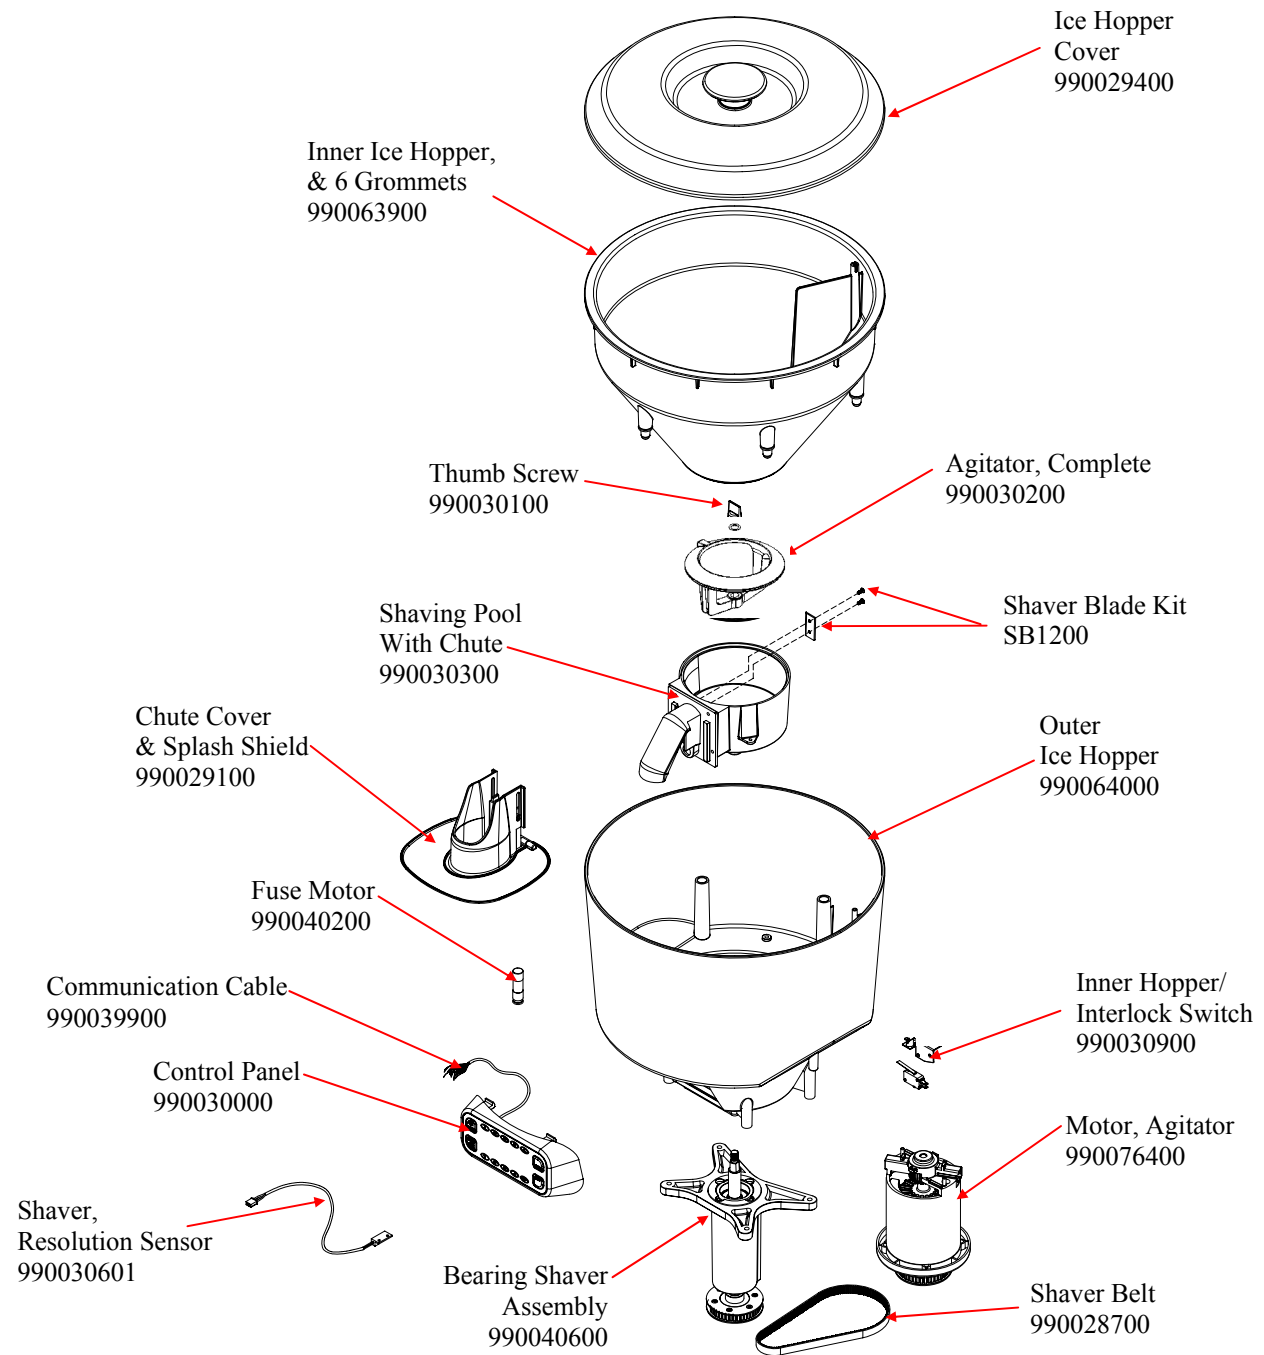

RBH0001

RBH0001

STOCK CODE	DESCRIPTION	MAN.PART / DRAWING NUMBER
XRBH1001	R/BL HB [SHAVER HBS1200]- BELT	990028800
XRBH1003	R/BL HB[SHAVER HBS1200]-ON/OFF SWITCH	990040400
XRBH1005	R/BL HB[SHAVER HBS1200]-GROMMET+SPACER	990040500
XRBH1006	R/BL HB[SHAVER HBS1200]-SPEED SENSOR	990030600
XRBH1013	R/BL HB[SHAVER HBS1200]-COMM.CABLE	990039900
XRBH1015	R/BL HB[SHAVER HBS1200]-SHAVING POOL+SHUTE	990030300
XRBH1017	R/BL HB[SHAVER HBS1200]-FUSE MOTOR	990040200
XRBH1018	R/BL HB[SHAVER HBS1200]-CONTROL PANEL	990030000
XRBH1019	R/BL HB[SHAVER HBS1200]-RESOLUTION SENSOR	990030601
XRBH1020	R/BL HB[SHAVER HBS1200]-BEARING SHAVER	990040600
XRBH1021	R/BL HB[SHAVER HBS1200]-SHAVER BELT	990028700
XRBH1023	R/BL HB[SHAVER HBS1200]-HOPPER+SWITCH	990030900
XRBH1024	R/BL HB[SHAVER HBS1200]-BLADE KIT	SB1200
XRBH1029	R/BL HB[SHAVER HBS1200]-THUMB SCREW	990030100
XRBH1025	R/BL HB[SHAVER HBS1200]-COMP.AGITATOR	990030200
XRBH1016	R/BL HB[SHAVER HBS1200]-CHUTE COVER	990029100
XRBH1012	R/BL HB[SHAVER HBS1200]- LEVELING FEET	990030700
XRBH1008	R/BL HB[SHAVER HBS1200]-BELT TENSION ASSY	990030800
XTBH9901	H/BEACH (NEW) TEMPEST BLENDER-JAR PAD	990059900
XTBH0800	H/BEACH (NEW) TEMPEST BLENDER-LID W/FILLERCAP	990083900
XSBH5400	H/BEACH (NEW) SUMMIT BLENDER-CONTAINER ONLY	990075400
XTBH8650	H/BEACH (NEW) TEMPEST BLENDER-CUTTER ASSY	98650
TBH1516	COMP. SPARE JUG FOR-TEMPEST/REVOLUTION BLENDER	6126-650

04 processing

RBH0001

RBH0001

SCALE:0.25

Communication Cable