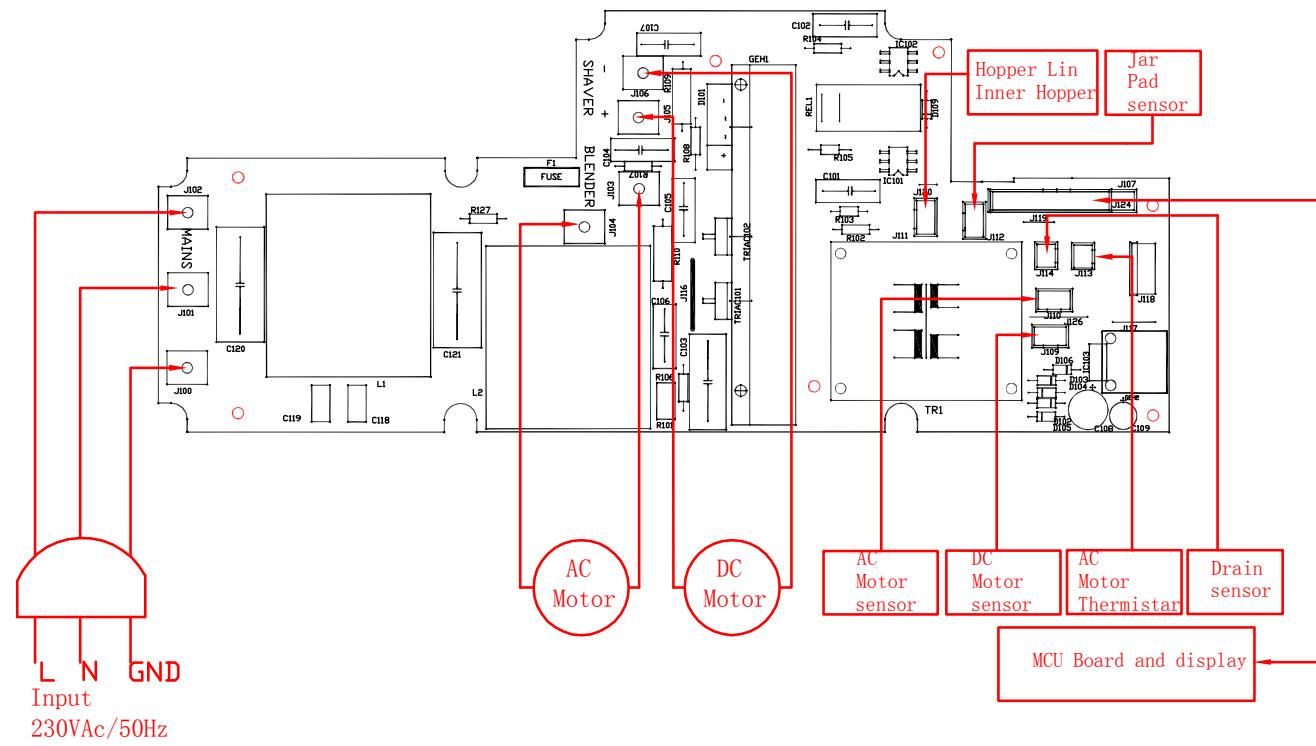

RBH0001

RBH0001

STOCK CODE	DESCRIPTION	MAN.PART / DRAWING NUMBER
XRBH1001	R/BL HB [SHAVER HBS1200]- BELT	990028800
XRBH1003	R/BL HB[SHAVER HBS1200]-ON/OFF SWITCH	990040400
XRBH1005	R/BL HB[SHAVER HBS1200]-GROMMET+SPACER	990040500
XRBH1006	R/BL HB[SHAVER HBS1200]-SPEED SENSOR	990030600
XRBH1013	R/BL HB[SHAVER HBS1200]-COMM.CABLE	990039900
XRBH1015	R/BL HB[SHAVER HBS1200]-SHAVING POOL+SHUTE	990030300
XRBH1017	R/BL HB[SHAVER HBS1200]-FUSE MOTOR	990040200
XRBH1018	R/BL HB[SHAVER HBS1200]-CONTROL PANEL	990030000
XRBH1019	R/BL HB[SHAVER HBS1200]-RESOLUTION SENSOR	990030601
XRBH1020	R/BL HB[SHAVER HBS1200]-BEARING SHAVER	990040600
XRBH1021	R/BL HB[SHAVER HBS1200]-SHAVER BELT	990028700
XRBH1023	R/BL HB[SHAVER HBS1200]-HOPPER+SWITCH	990030900
XRBH1024	R/BL HB[SHAVER HBS1200]-BLADE KIT	SB1200
XRBH1029	R/BL HB[SHAVER HBS1200]-THUMB SCREW	990030100
XRBH1025	R/BL HB[SHAVER HBS1200]-COMP.AGITATOR	990030200
XRBH1016	R/BL HB[SHAVER HBS1200]-CHUTE COVER	990029100
XRBH1012	R/BL HB[SHAVER HBS1200]- LEVELING FEET	990030700
XRBH1008	R/BL HB[SHAVER HBS1200]-BELT TENSION ASSY	990030800
XTBH9901	H/BEACH (NEW) TEMPEST BLENDER-JAR PAD	990059900
XTBH0800	H/BEACH (NEW) TEMPEST BLENDER-LID W/FILLERCAP	990083900
XSBH5400	H/BEACH (NEW) SUMMIT BLENDER-CONTAINER ONLY	990075400
XTBH8650	H/BEACH (NEW) TEMPEST BLENDER-CUTTER ASSY	98650
TBH1516	COMP. SPARE JUG FOR-TEMPEST/REVOLUTION BLENDER	6126-650

04 processing

RBH0001

RBH0001

SCALE:0.25

Communication Cable