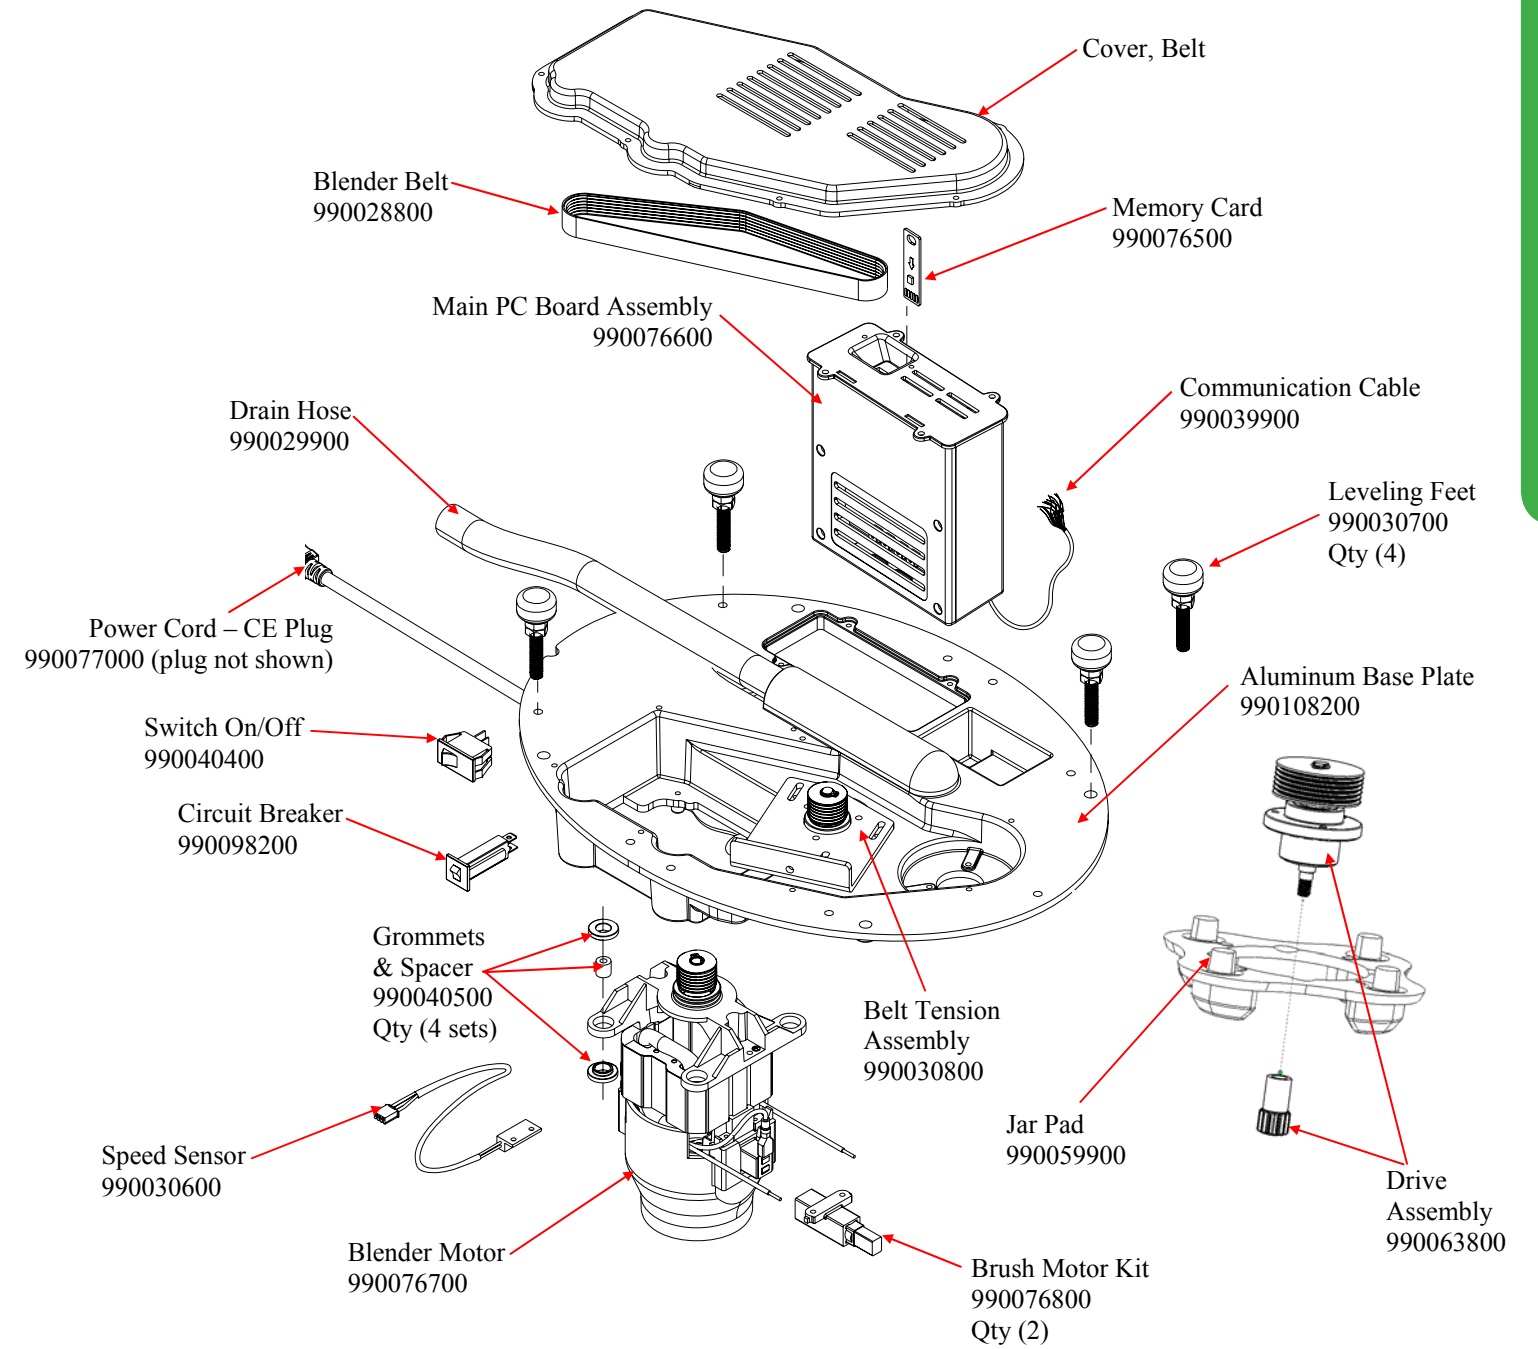

RBH0001

RBH0001

STOCK CODE	DESCRIPTION	MAN.PART / DRAWING NUMBER
XRBH1001	R/BL HB [SHAVER HBS1200]- BELT	990028800
XRBH1003	R/BL HB[SHAVER HBS1200]-ON/OFF SWITCH	990040400
XRBH1005	R/BL HB[SHAVER HBS1200]-GROMMET+SPACER	990040500
XRBH1006	R/BL HB[SHAVER HBS1200]-SPEED SENSOR	990030600
XRBH1013	R/BL HB[SHAVER HBS1200]-COMM.CABLE	990039900
XRBH1015	R/BL HB[SHAVER HBS1200]-SHAVING POOL+SHUTE	990030300
XRBH1017	R/BL HB[SHAVER HBS1200]-FUSE MOTOR	990040200
XRBH1018	R/BL HB[SHAVER HBS1200]-CONTROL PANEL	990030000
XRBH1019	R/BL HB[SHAVER HBS1200]-RESOLUTION SENSOR	990030601
XRBH1020	R/BL HB[SHAVER HBS1200]-BEARING SHAVER	990040600
XRBH1021	R/BL HB[SHAVER HBS1200]-SHAVER BELT	990028700
XRBH1023	R/BL HB[SHAVER HBS1200]-HOPPER+SWITCH	990030900
XRBH1024	R/BL HB[SHAVER HBS1200]-BLADE KIT	SB1200
XRBH1029	R/BL HB[SHAVER HBS1200]-THUMB SCREW	990030100
XRBH1025	R/BL HB[SHAVER HBS1200]-COMP.AGITATOR	990030200
XRBH1016	R/BL HB[SHAVER HBS1200]-CHUTE COVER	990029100
XRBH1012	R/BL HB[SHAVER HBS1200]- LEVELING FEET	990030700
XRBH1008	R/BL HB[SHAVER HBS1200]-BELT TENSION ASSY	990030800
XTBH9901	H/BEACH (NEW) TEMPEST BLENDER-JAR PAD	990059900
XTBH0800	H/BEACH (NEW) TEMPEST BLENDER-LID W/FILLERCAP	990083900
XSBH5400	H/BEACH (NEW) SUMMIT BLENDER-CONTAINER ONLY	990075400
XTBH8650	H/BEACH (NEW) TEMPEST BLENDER-CUTTER ASSY	98650
TBH1516	COMP. SPARE JUG FOR-TEMPEST/REVOLUTION BLENDER	6126-650

04 processing

RBH0001

RBH0001

SCALE:0.25

Communication Cable