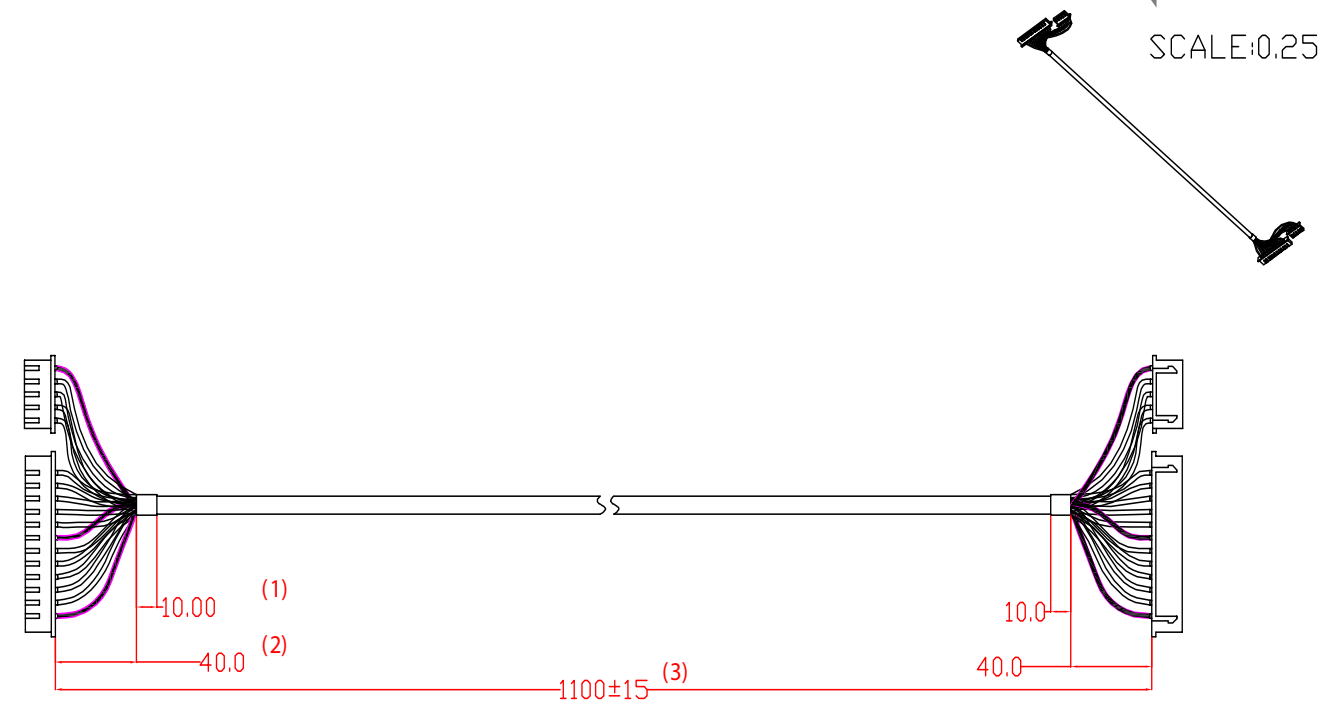

RBH0001

RBH0001

STOCK CODE	DESCRIPTION	MAN.PART / DRAWING NUMBER
XRBH1001	R/BL HB [SHAVER HBS1200]- BELT	990028800
XRBH1003	R/BL HB[SHAVER HBS1200]-ON/OFF SWITCH	990040400
XRBH1005	R/BL HB[SHAVER HBS1200]-GROMMET+SPACER	990040500
XRBH1006	R/BL HB[SHAVER HBS1200]-SPEED SENSOR	990030600
XRBH1013	R/BL HB[SHAVER HBS1200]-COMM.CABLE	990039900
XRBH1015	R/BL HB[SHAVER HBS1200]-SHAVING POOL+SHUTE	990030300
XRBH1017	R/BL HB[SHAVER HBS1200]-FUSE MOTOR	990040200
XRBH1018	R/BL HB[SHAVER HBS1200]-CONTROL PANEL	990030000
XRBH1019	R/BL HB[SHAVER HBS1200]-RESOLUTION SENSOR	990030601
XRBH1020	R/BL HB[SHAVER HBS1200]-BEARING SHAVER	990040600
XRBH1021	R/BL HB[SHAVER HBS1200]-SHAVER BELT	990028700
XRBH1023	R/BL HB[SHAVER HBS1200]-HOPPER+SWITCH	990030900
XRBH1024	R/BL HB[SHAVER HBS1200]-BLADE KIT	SB1200
XRBH1029	R/BL HB[SHAVER HBS1200]-THUMB SCREW	990030100
XRBH1025	R/BL HB[SHAVER HBS1200]-COMP.AGITATOR	990030200
XRBH1016	R/BL HB[SHAVER HBS1200]-CHUTE COVER	990029100
XRBH1012	R/BL HB[SHAVER HBS1200]- LEVELING FEET	990030700
XRBH1008	R/BL HB[SHAVER HBS1200]-BELT TENSION ASSY	990030800
XTBH9901	H/BEACH (NEW) TEMPEST BLENDER-JAR PAD	990059900
XTBH0800	H/BEACH (NEW) TEMPEST BLENDER-LID W/FILLERCAP	990083900
XSBH5400	H/BEACH (NEW) SUMMIT BLENDER-CONTAINER ONLY	990075400
XTBH8650	H/BEACH (NEW) TEMPEST BLENDER-CUTTER ASSY	98650
TBH1516	COMP. SPARE JUG FOR-TEMPEST/REVOLUTION BLENDER	6126-650

04 processing

RBH0001

RBH0001

SCALE:0.25

Communication Cable