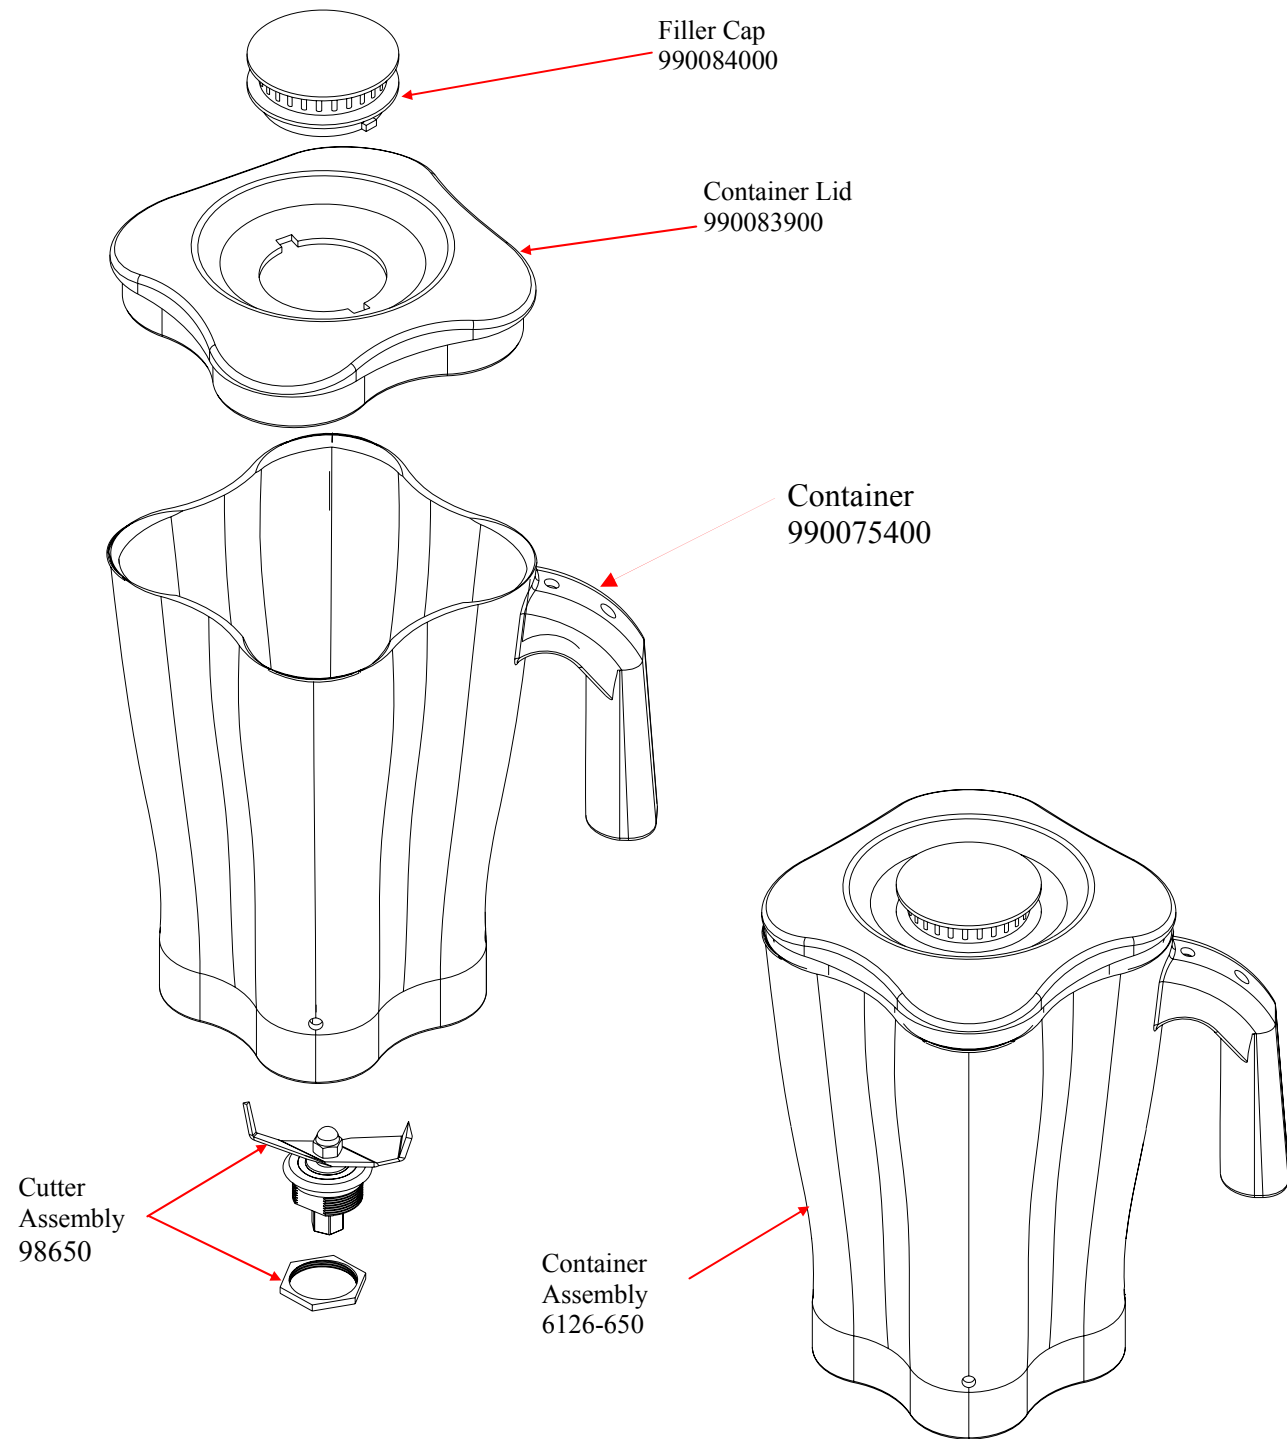

RBH0001

RBH0001

STOCK CODE	DESCRIPTION	MAN.PART / DRAWING NUMBER
XRBH1001	R/BL HB [SHAVER HBS1200]- BELT	990028800
XRBH1003	R/BL HB[SHAVER HBS1200]-ON/OFF SWITCH	990040400
XRBH1005	R/BL HB[SHAVER HBS1200]-GROMMET+SPACER	990040500
XRBH1006	R/BL HB[SHAVER HBS1200]-SPEED SENSOR	990030600
XRBH1013	R/BL HB[SHAVER HBS1200]-COMM.CABLE	990039900
XRBH1015	R/BL HB[SHAVER HBS1200]-SHAVING POOL+SHUTE	990030300
XRBH1017	R/BL HB[SHAVER HBS1200]-FUSE MOTOR	990040200
XRBH1018	R/BL HB[SHAVER HBS1200]-CONTROL PANEL	990030000
XRBH1019	R/BL HB[SHAVER HBS1200]-RESOLUTION SENSOR	990030601
XRBH1020	R/BL HB[SHAVER HBS1200]-BEARING SHAVER	990040600
XRBH1021	R/BL HB[SHAVER HBS1200]-SHAVER BELT	990028700
XRBH1023	R/BL HB[SHAVER HBS1200]-HOPPER+SWITCH	990030900
XRBH1024	R/BL HB[SHAVER HBS1200]-BLADE KIT	SB1200
XRBH1029	R/BL HB[SHAVER HBS1200]-THUMB SCREW	990030100
XRBH1025	R/BL HB[SHAVER HBS1200]-COMP.AGITATOR	990030200
XRBH1016	R/BL HB[SHAVER HBS1200]-CHUTE COVER	990029100
XRBH1012	R/BL HB[SHAVER HBS1200]- LEVELING FEET	990030700
XRBH1008	R/BL HB[SHAVER HBS1200]-BELT TENSION ASSY	990030800
XTBH9901	H/BEACH (NEW) TEMPEST BLENDER-JAR PAD	990059900
XTBH0800	H/BEACH (NEW) TEMPEST BLENDER-LID W/FILLERCAP	990083900
XSBH5400	H/BEACH (NEW) SUMMIT BLENDER-CONTAINER ONLY	990075400
XTBH8650	H/BEACH (NEW) TEMPEST BLENDER-CUTTER ASSY	98650
TBH1516	COMP. SPARE JUG FOR-TEMPEST/REVOLUTION BLENDER	6126-650

04 processing

RBH0001

RBH0001

SCALE:0.25

Communication Cable