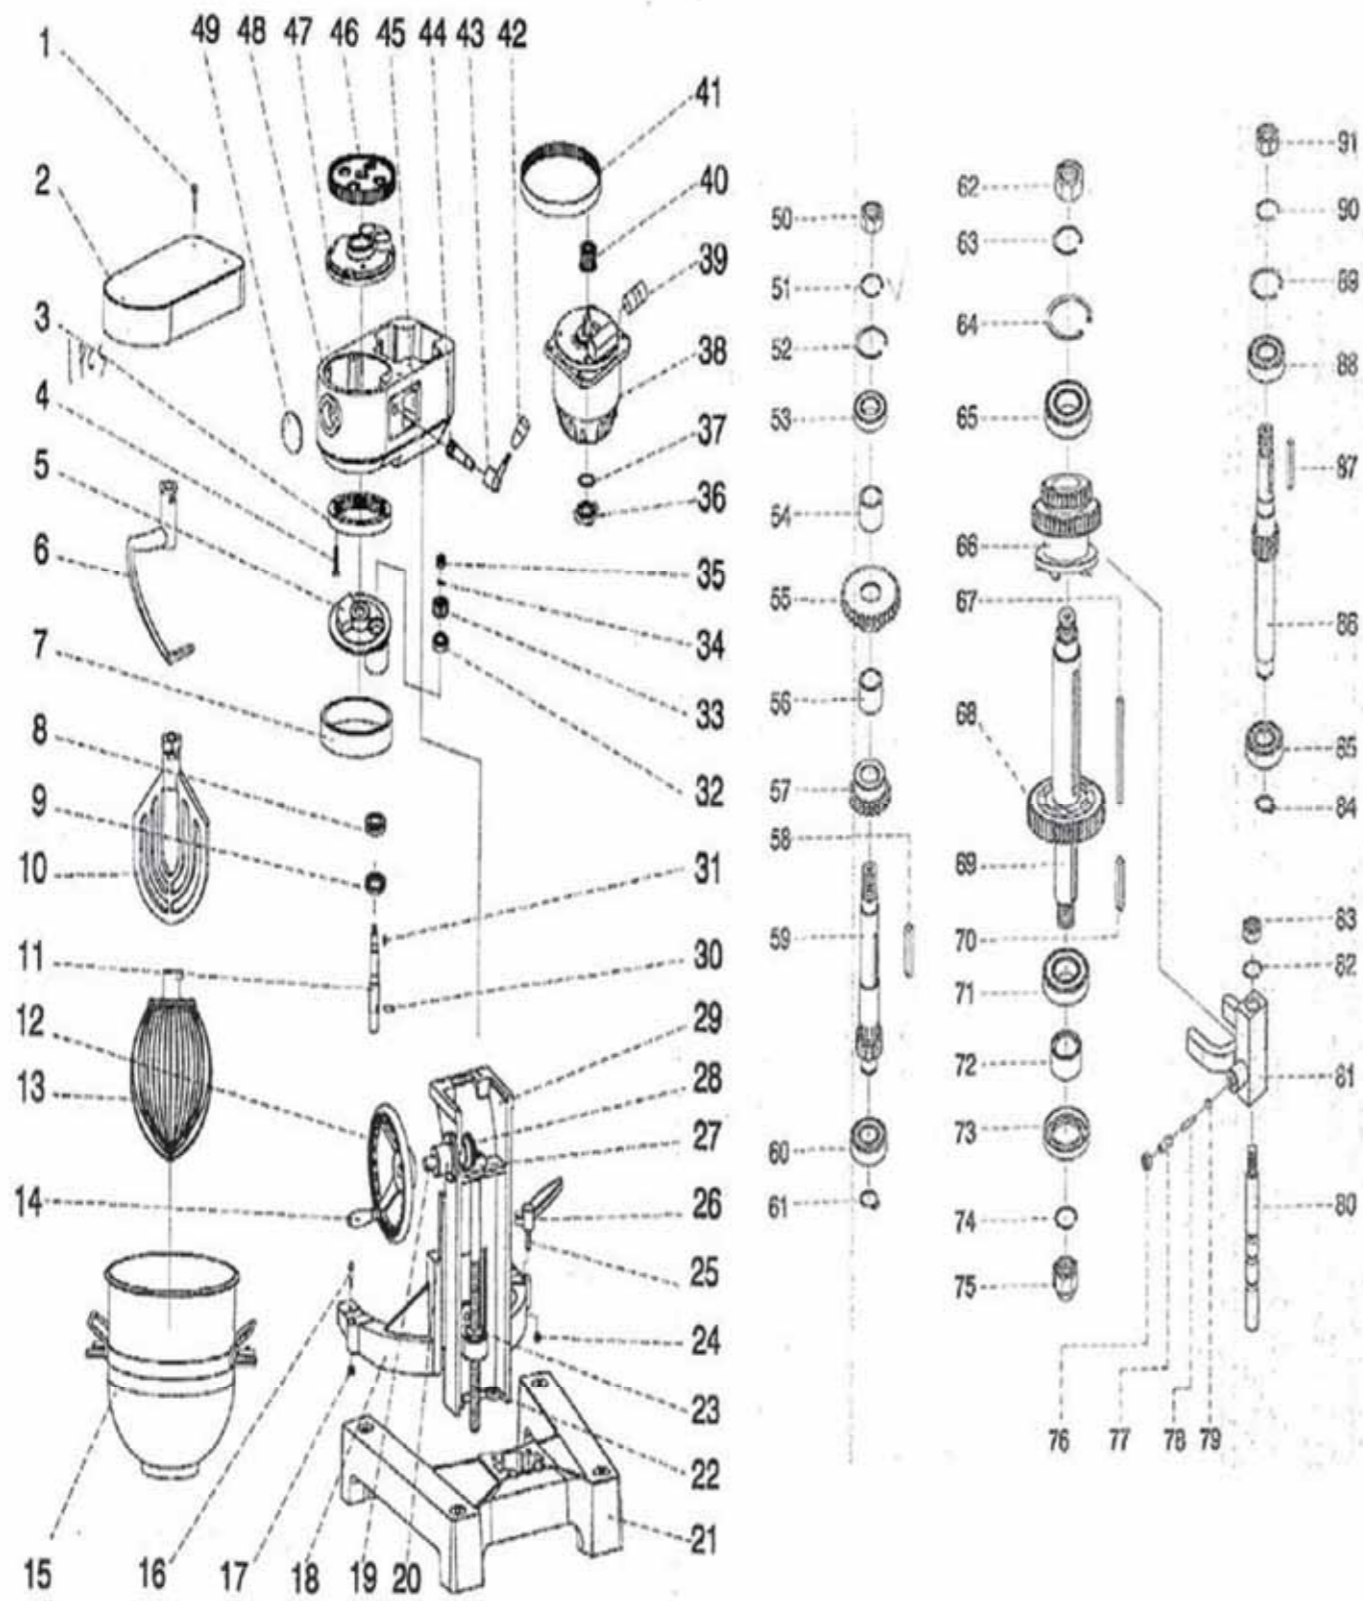

PMF7040

PMF7040

BCE CODE	DESCRIPTION	MAN.CATALOGUE NUMBER	DRAWING REF
XPMF8087	P/MIXER-40LT(TS-240)-34T GEAR	Z-TS240-003	3
XPMF8088	P/MIXER-40LT(TS-240)-BOWL LIFT WHEEL	Z-TS240-012	12
XPMF8089	P/MIXER-40LT(TS-240)-BOWL LIFT HANDLE	Z-TS240-014	14
XPMF8081	P/MIXER-40LT(TS-240)-BOWL (PMF0040)	Z-TS240-015	15
XPMF9083	P/MIXER 40LT (TS240) -(PMF7040) MOTOR	Z-TS240-038	38
XPMF8085	P/MIXER-40LT(TS-240)-BELT	Z-TS240-041	41
XPMF8084	P/MIXER-40LT(TS-240)-SWITCH	Z-TS240-45	45
XPMF8083	P/MIXER-40LT(TS-240)-INTERNAL THREAD 34T	Z-TS240-055	55
XPMF9000	P/MIXER-40LT(TS-240)-MAIN ADJUSTING GEAR	Z-TS240-066	66
XPMF9246	P/MIXER - 40 LT - GEAR 46T	Z-TS240-068	68
XPMF8086	P/MIXER-40LT(TS-240)-13T GEAR SHAFT	Z-TS240-86	86