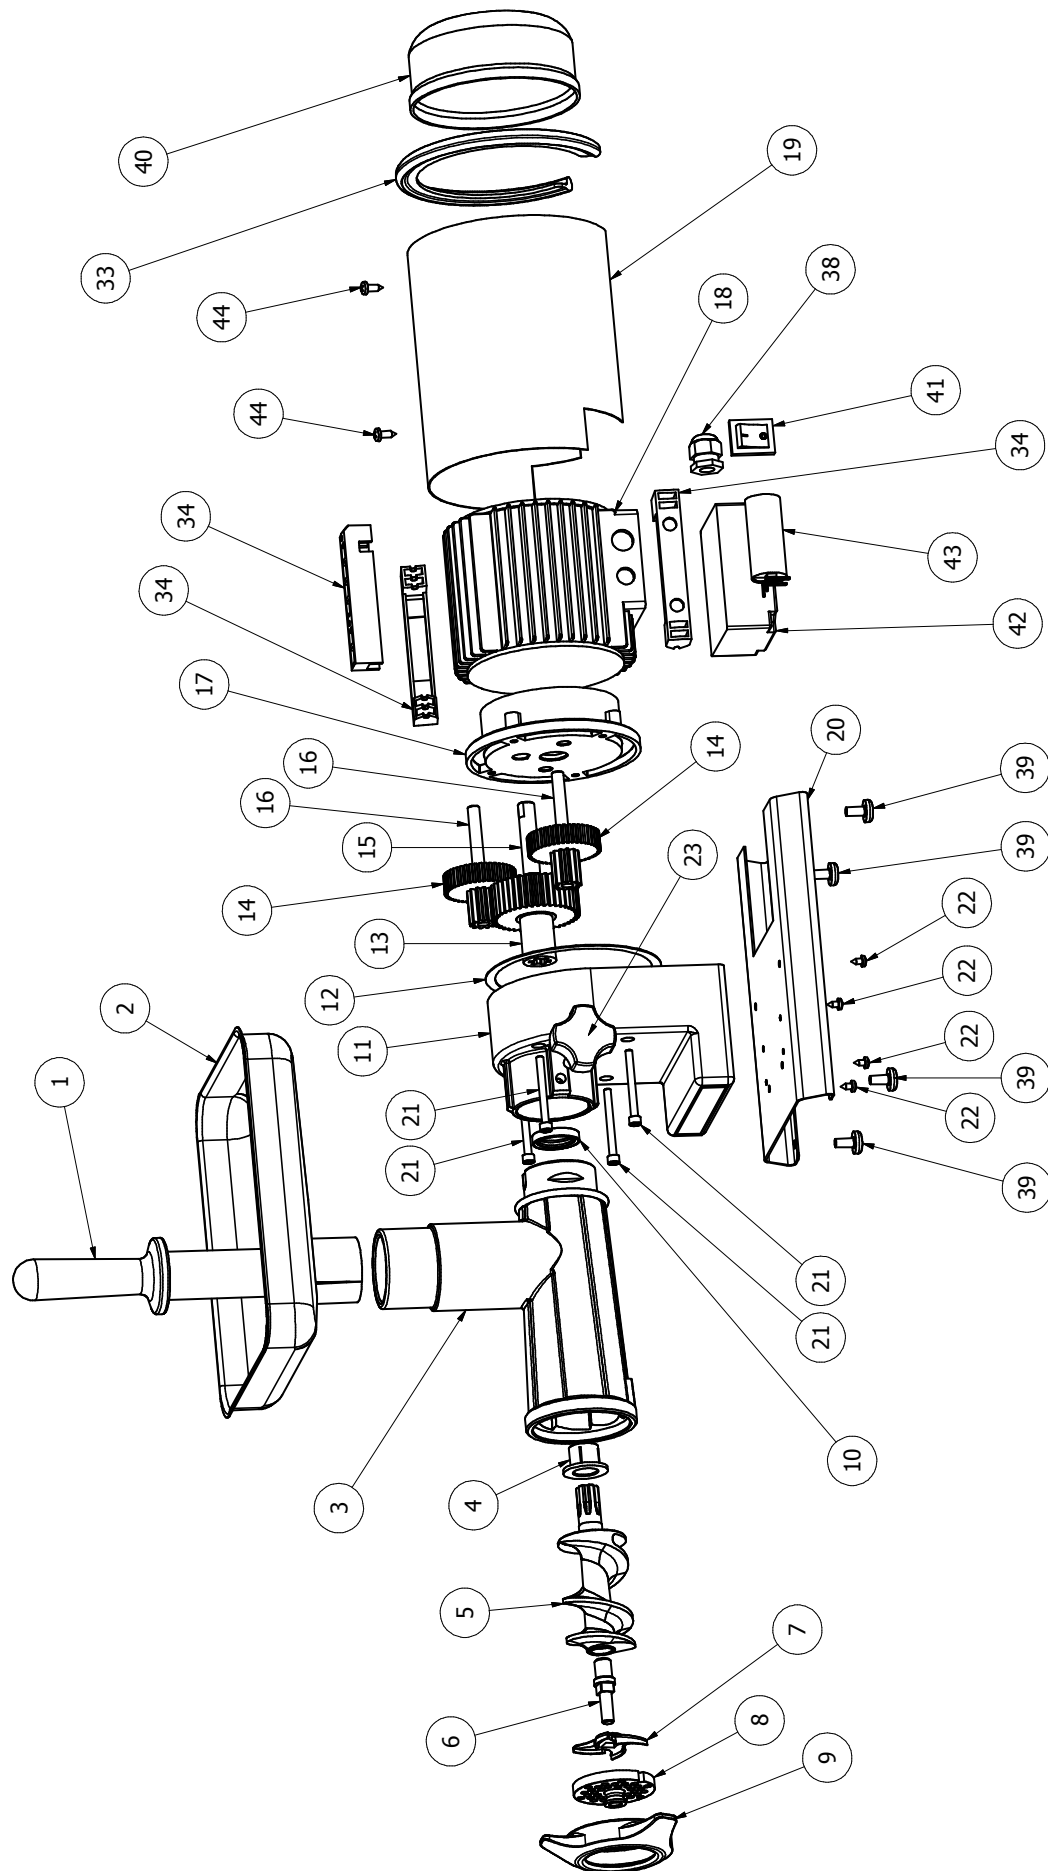

MNT0022

MNT0022

| STOCK CODE | DESCRIPTION | MAN.PART NUMBER | DRAWING REF |
|------------|---|-----------------|-------------|
| XMNT3350 | MINCER TRES [ALL]-FEED STICK | 13350 | 1 |
| XMNT9536 | MINCER TRES [22]-MEAT TRAY | 19536 | 2 |
| XMNT9507 | MINCER TRES [22]-HEAD | 19507/E | 3 |
| XMNT9516 | MINCER TRES [22]-PLASTIC WORM SEAL | 19516 | 4 |
| XMNT9519 | MINCER TRES [22]-WORM STUD NO.4 | 12020/E | 6 |
| XMNT2023 | MINCER TRES [22]-FRONT SCREW RING | 12023/E | 9 |
| XMNT2204 | MINCER TRES [22] BEARING SEAL | 14009 | 10 |
| XMNT3354 | MINCER TRES [22 NEW] - MOTOR REDUCER GASKET | 14008 | 12 |
| XMNT3357 | MINCER TRES [22 NEW] - GROOVED BIG GEAR | 17006/ZE | 13 |
| XMNT3356 | MINCER TRES [22 NEW] - LITTLE GEAR | 04007 | 14 |
| XMNT9522 | MINCER TRES [22]-MOTOR COVER (NEW) | W19660 | 19 |
| XMNT3320 | MINCER TRES [22]-BARREL KNOB | 14032 | 23 |
| XMNT9545 | MINCER TRES [22] - FAN COVER [NEW VERSION] | 15109 | 40 |
| XMNT9543 | MINCER TRES [22] - SWITCH | 19505 | 41 |
| XMNT2203 | MINCER TRES [22]-BLACK SWITCH COVER | 07538 | 42 |
| XMNT9544 | MINCER TRES [22] - CONDENSOR | 19506 | 43 |
| XMNT9518 | MINCER TRES [22]-WORM WITH STUD | 19517/S | 5 / 6 |