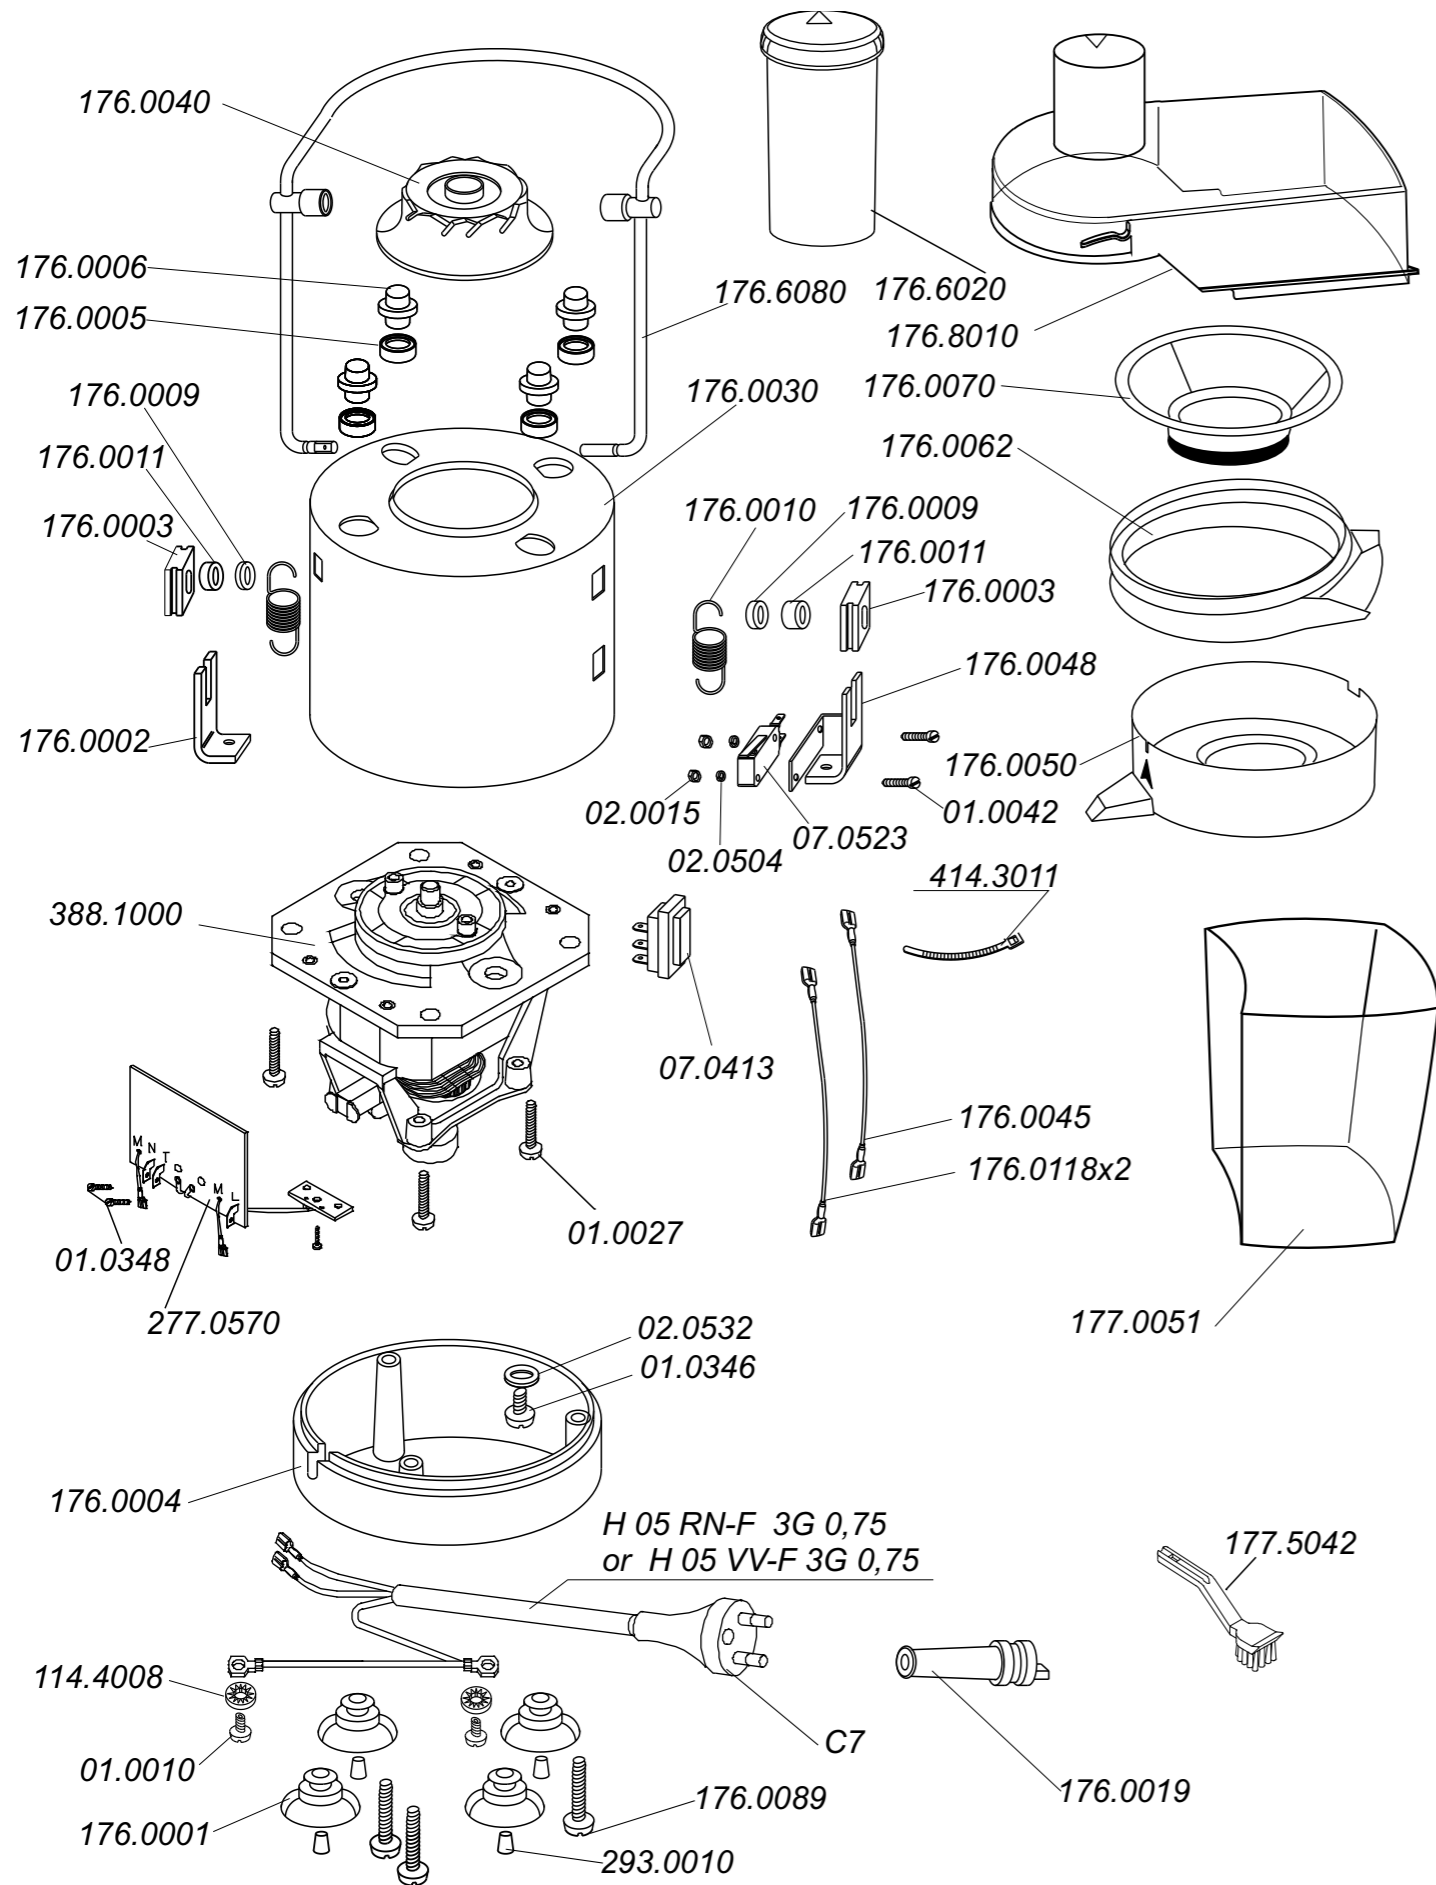

JES0001

JES0001

STOCK CODE	DESCRIPTION	MAN.PART NUMBER	DRAWING REF
XJES2008	MULTI JUICER SUMMIT - NEW - MICROSWITCH	07.0523 1009	07,0523
XJES2014	MULTI JUICER SUMMIT - SUCTION FOOT	176.0001 1009	176,0001
XJES2011	MULTI JUICER SUMMIT - DRIVER (COUPLING)	176.0040 1009	176.0040
XJES2013	MULTI JUICER SUMMIT - BASE	176.0004 1009	176.0004
XJES2006	MULTI JUICER SUMMIT - NEW - SPRING	176.0010 1009	176.0010
XJES2007	MULTI JUICER SUMMIT - NEW - JUICE BOWL	176.0050 1009	176.0050
XJES2005	MULTI JUICER SUMMIT - NEW-CONTAINER INSERT	176.0062 1449	176.0062
XJES0003	MULTI JUICER SUMMIT - STRAINER BASKET	176.0070 1009	176.0070
XJES2004	MULTI JUICER SUMMIT-NEW -SWITCH ON/OFF TURBO	176.0270 1009	
XJES2012	MULTI JUICER SUMMIT-COMplete MOTOR 220V+STAB. PC	176.0570 1009	
XJES2001	MULTI JUICER SUMMIT - NEW - FEED PUSHER 42.8	176.6020.1079	176.6020
XJES2003	MULTI JUICER SUMMIT - NEW - COVER MOD 42.8	176.8010 1449	176.8010
XJES2009	MULTI JUICER SUMMIT-NEW-PULP CONTAINER	177.0051 1449	177.0051