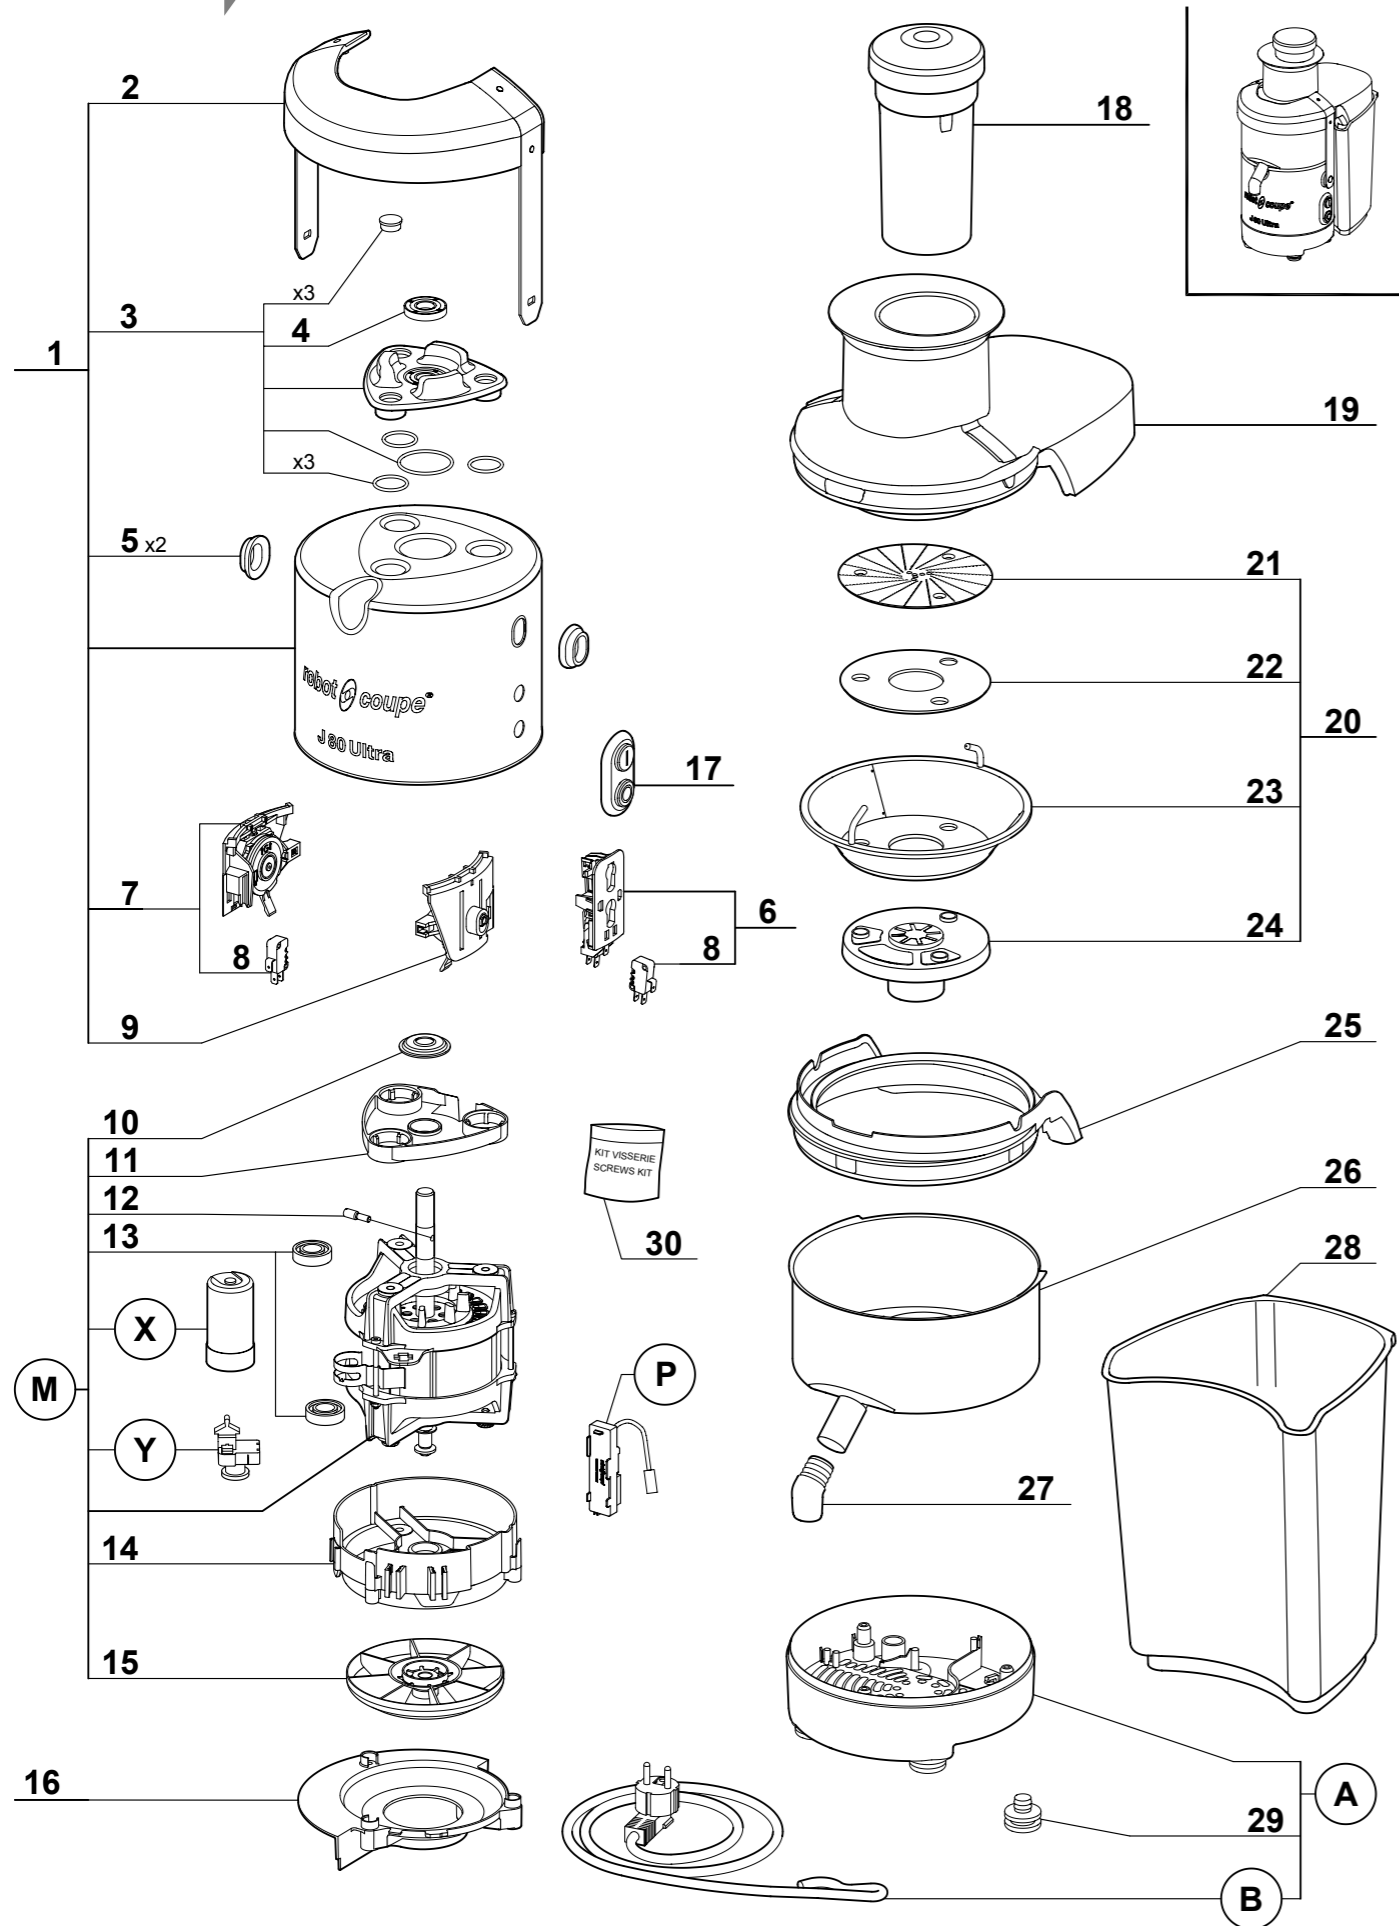

JER0001

JER0001

STOCK CODE	DESCRIPTION	MAN.PART NUMBER	DRAWING REF
XJER0001	JUICE EXTRACTOR ROBO-COUBE - SHAFT SEAL	501010	4
XJER0002	JUICE EXTRACTOR ROBO-COUBE - ON/OFF BLOCK ASS	39899	6
XJER0003	JUICE EXTRACTOR ROBO-COUBE - SWITCH	502435	8
XJER0004	JUICE EXTRACTOR ROBO-COUBE - SHAFT DEFLECTOR	39902	10
XJER0005	JUICE EXTRACTOR ROBO-COUBE - MOTOR SHAFT PIN	39904	12
XJER0006	JUICE EXTRACTOR ROBO-COUBE - BALL BEARINGS KIT	39905	13
XVPR0018	VEG PREP CL50 E - FAN	118512	15
XJER0007	JUICE EXTRACTOR ROBO-COUBE - CONTROL PANEL ASS	39927	17
XJER0008	JUICE EXTRACTOR ROBO-COUBE - LID	39909	19
XJER0009	JUICE EXTRACTOR ROBO-COUBE - BASKET ASSEMBLY	39910	20
XJER0010	JUICE EXTRACTOR ROBO-COUBE - GRATER	39911	21
XJER0011	JUICE EXTRACTOR ROBO-COUBE - BOWL FLANGE	39914	25
XJER0012	JUICE EXTRACTOR ROBO-COUBE - BOWL	39915	26
XJER0013	JUICE EXTRACTOR ROBO-COUBE - SPOUT	39916	27
XJER0021	JUICE EXTRACTOR ROBO-COUBE - PULP CONTAINER	39917	28
XJER0014	JUICE EXTRACTOR ROBO-COUBE - FOOT (X4)	39928	29
XJER0015	JUICE EXTRACTOR ROBO-COUBE - SCREWS KIT	39960	30
XJER0016	JUICE EXTRACTOR ROBO-COUBE - MOTOR	39926	M
XJER0019	JUICE EXTRACTOR ROBO-COUBE - CIRCUIT BOARD	39880	P
XJER0017	JUICE EXTRACTOR ROBO-COUBE - CAPACITOR	600018	X
XJER0018	JUICE EXTRACTOR ROBO-COUBE - MOTOR RELAY	500289	Y