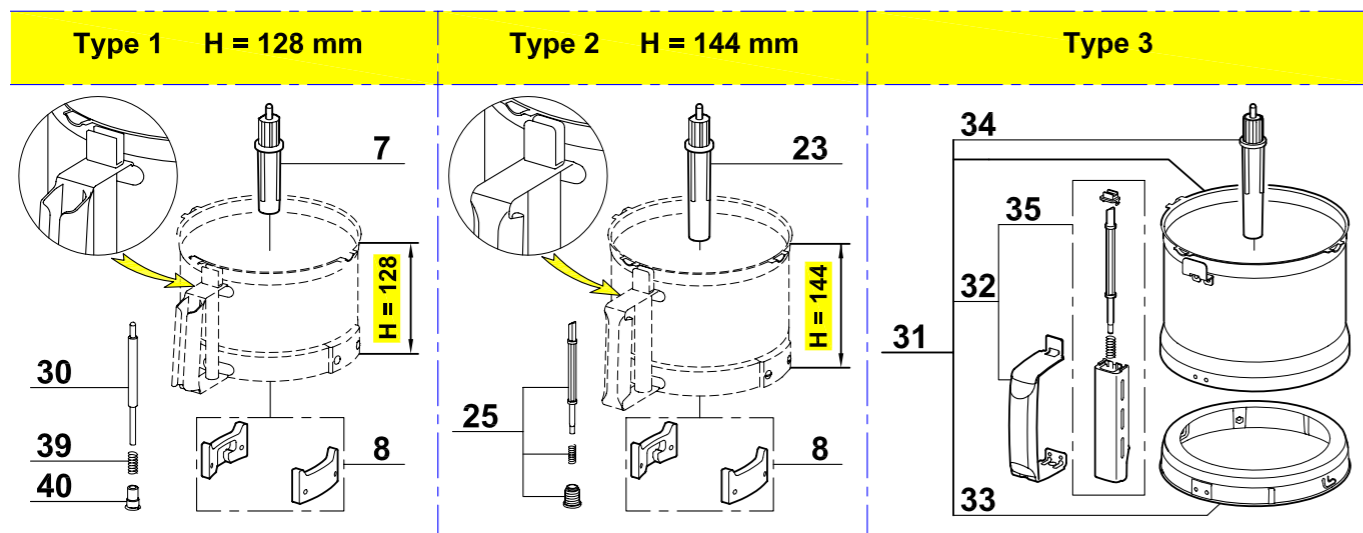

FPR0201

WARNING : Choose the spare parts in accordance with the bowl type.
As the complete bowl is fully interchangeable, for all types choose item 31.

FPR0201

STOCK CODE	DESCRIPTION	MAN.PART NUMBER	DRAWING REF
XFPR0077	ROBOT COUPE-(R201 ULTRA)VEGETABLE PUSHER	101089	1
XFPR0078	ROBO COUPE (R201 ULTRA)LID	101088	2
XFPR0054	ROBOT COUPE R2A & R201 - COURSE SERRATED BLADE	27138	3
XFPR0003	FINE SERRATED BLADE	27061	4
XFPR0060	ROBOT-COUPE R2B STRAIGHT BLADE	27055	5
XFPR0023	FOOD PROCESSOR R201 - BLADE CAP	117 058	6
XFPR0024	FOOD PROCESSOR R201 - LOCKING PLATES ASSEMBLY	29 184	8
XFPR0025	FOOD PROCESSOR R201 - MOTOR SUPPORT ASSEMBLY	29 192	9
XFPR0026	FOOD PROCESSOR R201 - SHAFT SEAL	501 010	11
XFPR0080	ROBO COUPE(R201 ULTRA)CONTROL PANEL ASSEMBLY	29191	13
XFPR0027	FOOD PROCESSOR R201 - BOLT COVER	101 208	14
XFPR0028	FOOD PROCESSOR R201 - MICROSWITCH ASSEMBLY	39 860	16
XFPR0081	ROBO COUPE(R201ULTRA)SEAL RING	500527	17
XFPR0079	ROBO COUPE(R201 ULTRA)ROUND PUSHER	102701	19
BO0066	R/COUPE R3D 1500 - ABSORBER	101 099	27
XFPR0029	FOOD PROCESSOR R201 - FOOT	101082	29
XFPR0082	ROBO COUPE(R201 ULTRA)BOWL ASSEMBLY	39761	31
XFPR0030	FOOD PROCESSOR R201 - BOWL HANDLE ASSEMBLY	39 763	32
XFPR0031	FOOD PROCESSOR R201 - LOCKING WASHER ASSEMBLY	39 753	33
XFPR0032	FOOD PROCESSOR R201 - UPPER BEARING 6002 2RS	504 229	36
XFPR0033	FOOD PROCESSOR R201 - LOWER BALL BEARING 6201 2RS	600 457	37
XVPR0086	ROBO COUPE- CL30 MOTOR FAN	117610	38
XFPR0034	FOOD PROCESSOR R201 - MOTOR	3 202	M
XFPR0035	FOOD PROCESSOR R201 - STARTING CAPACITOR	600 018	X
XFPR0036	FOOD PROCESSOR R201 - STARTING RELAY	500 289	Y