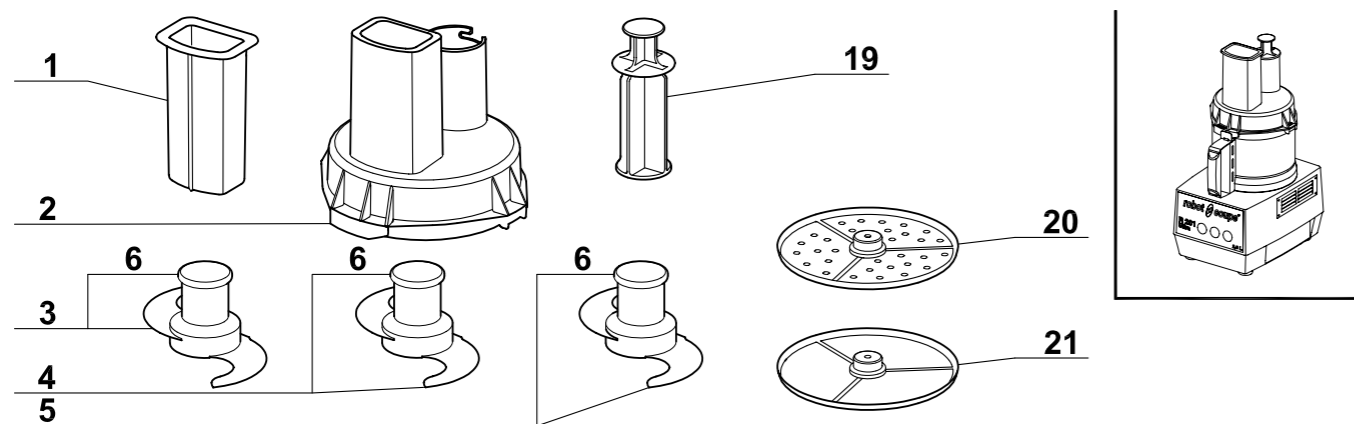

FPR0201

WARNING : Choose the spare parts in accordance with the bowl type.
As the complete bowl is fully interchangeable, for all types choose item 31.

FPR0201

STOCK CODE	DESCRIPTION	MAN.PART NUMBER	DRAWING REF
XFPR0077	ROBOT COUPE-(R201 ULTRA)VEGETABLE PUSHER	101089	1
XFPR0078	ROBO COUPE (R201 ULTRA)LID	101088	2
XFPR0054	ROBOT COUPE R2A & R201 - COURSE SERRATED BLADE	27138	3
XFPR0003	FINE SERRATED BLADE	27061	4
XFPR0060	ROBOT-COUPE R2B STRAIGHT BLADE	27055	5
XFPR0023	FOOD PROCESSOR R201 - BLADE CAP	117 058	6
XFPR0024	FOOD PROCESSOR R201 - LOCKING PLATES ASSEMBLY	29 184	8
XFPR0025	FOOD PROCESSOR R201 - MOTOR SUPPORT ASSEMBLY	29 192	9
XFPR0026	FOOD PROCESSOR R201 - SHAFT SEAL	501 010	11
XFPR0080	ROBO COUPE(R201 ULTRA)CONTROL PANEL ASSEMBLY	29191	13
XFPR0027	FOOD PROCESSOR R201 - BOLT COVER	101 208	14
XFPR0028	FOOD PROCESSOR R201 - MICROSWITCH ASSEMBLY	39 860	16
XFPR0081	ROBO COUPE(R201ULTRA)SEAL RING	500527	17
XFPR0079	ROBO COUPE(R201 ULTRA)ROUND PUSHER	102701	19
BO0066	R/COUPE R3D 1500 - ABSORBER	101 099	27
XFPR0029	FOOD PROCESSOR R201 - FOOT	101082	29
XFPR0082	ROBO COUPE(R201 ULTRA)BOWL ASSEMBLY	39761	31
XFPR0030	FOOD PROCESSOR R201 - BOWL HANDLE ASSEMBLY	39 763	32
XFPR0031	FOOD PROCESSOR R201 - LOCKING WASHER ASSEMBLY	39 753	33
XFPR0032	FOOD PROCESSOR R201 - UPPER BEARING 6002 2RS	504 229	36
XFPR0033	FOOD PROCESSOR R201 - LOWER BALL BEARING 6201 2RS	600 457	37
XVPR0086	ROBO COUPE- CL30 MOTOR FAN	117610	38
XFPR0034	FOOD PROCESSOR R201 - MOTOR	3 202	M
XFPR0035	FOOD PROCESSOR R201 - STARTING CAPACITOR	600 018	X
XFPR0036	FOOD PROCESSOR R201 - STARTING RELAY	500 289	Y