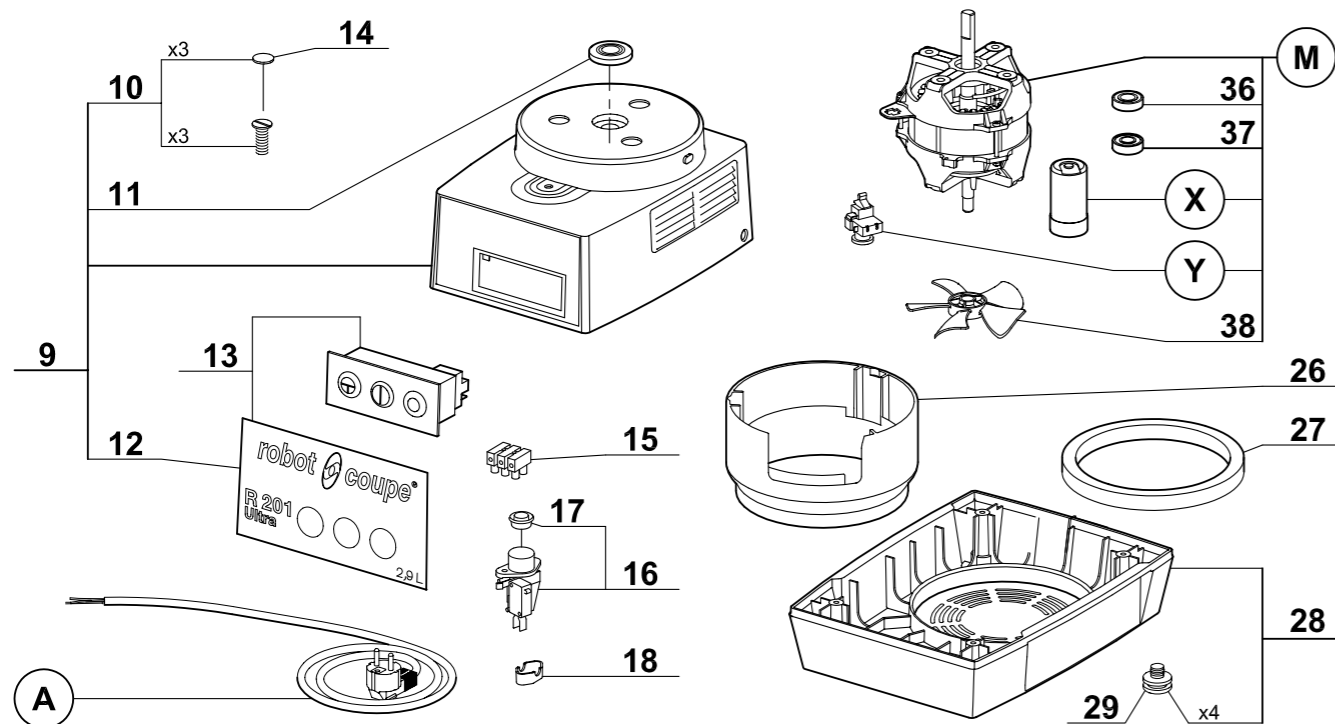

FPR0201

WARNING : Choose the spare parts in accordance with the bowl type.
As the complete bowl is fully interchangeable, for all types choose item 31.

FPR0201

STOCK CODE	DESCRIPTION	MAN.PART NUMBER	DRAWING REF
XFPR0077	ROBOT COUPE-(R201 ULTRA)VEGETABLE PUSHER	101089	1
XFPR0078	ROBO COUPE (R201 ULTRA)LID	101088	2
XFPR0054	ROBOT COUPE R2A & R201 - COURSE SERRATED BLADE	27138	3
XFPR0003	FINE SERRATED BLADE	27061	4
XFPR0060	ROBOT-COUPE R2B STRAIGHT BLADE	27055	5
XFPR0023	FOOD PROCESSOR R201 - BLADE CAP	117 058	6
XFPR0024	FOOD PROCESSOR R201 - LOCKING PLATES ASSEMBLY	29 184	8
XFPR0025	FOOD PROCESSOR R201 - MOTOR SUPPORT ASSEMBLY	29 192	9
XFPR0026	FOOD PROCESSOR R201 - SHAFT SEAL	501 010	11
XFPR0080	ROBO COUPE(R201 ULTRA)CONTROL PANEL ASSEMBLY	29191	13
XFPR0027	FOOD PROCESSOR R201 - BOLT COVER	101 208	14
XFPR0028	FOOD PROCESSOR R201 - MICROSWITCH ASSEMBLY	39 860	16
XFPR0081	ROBO COUPE(R201ULTRA)SEAL RING	500527	17
XFPR0079	ROBO COUPE(R201 ULTRA)ROUND PUSHER	102701	19
BO0066	R/COUPE R3D 1500 - ABSORBER	101 099	27
XFPR0029	FOOD PROCESSOR R201 - FOOT	101082	29
XFPR0082	ROBO COUPE(R201 ULTRA)BOWL ASSEMBLY	39761	31
XFPR0030	FOOD PROCESSOR R201 - BOWL HANDLE ASSEMBLY	39 763	32
XFPR0031	FOOD PROCESSOR R201 - LOCKING WASHER ASSEMBLY	39 753	33
XFPR0032	FOOD PROCESSOR R201 - UPPER BEARING 6002 2RS	504 229	36
XFPR0033	FOOD PROCESSOR R201 - LOWER BALL BEARING 6201 2RS	600 457	37
XVPR0086	ROBO COUPE- CL30 MOTOR FAN	117610	38
XFPR0034	FOOD PROCESSOR R201 - MOTOR	3 202	M
XFPR0035	FOOD PROCESSOR R201 - STARTING CAPACITOR	600 018	X
XFPR0036	FOOD PROCESSOR R201 - STARTING RELAY	500 289	Y