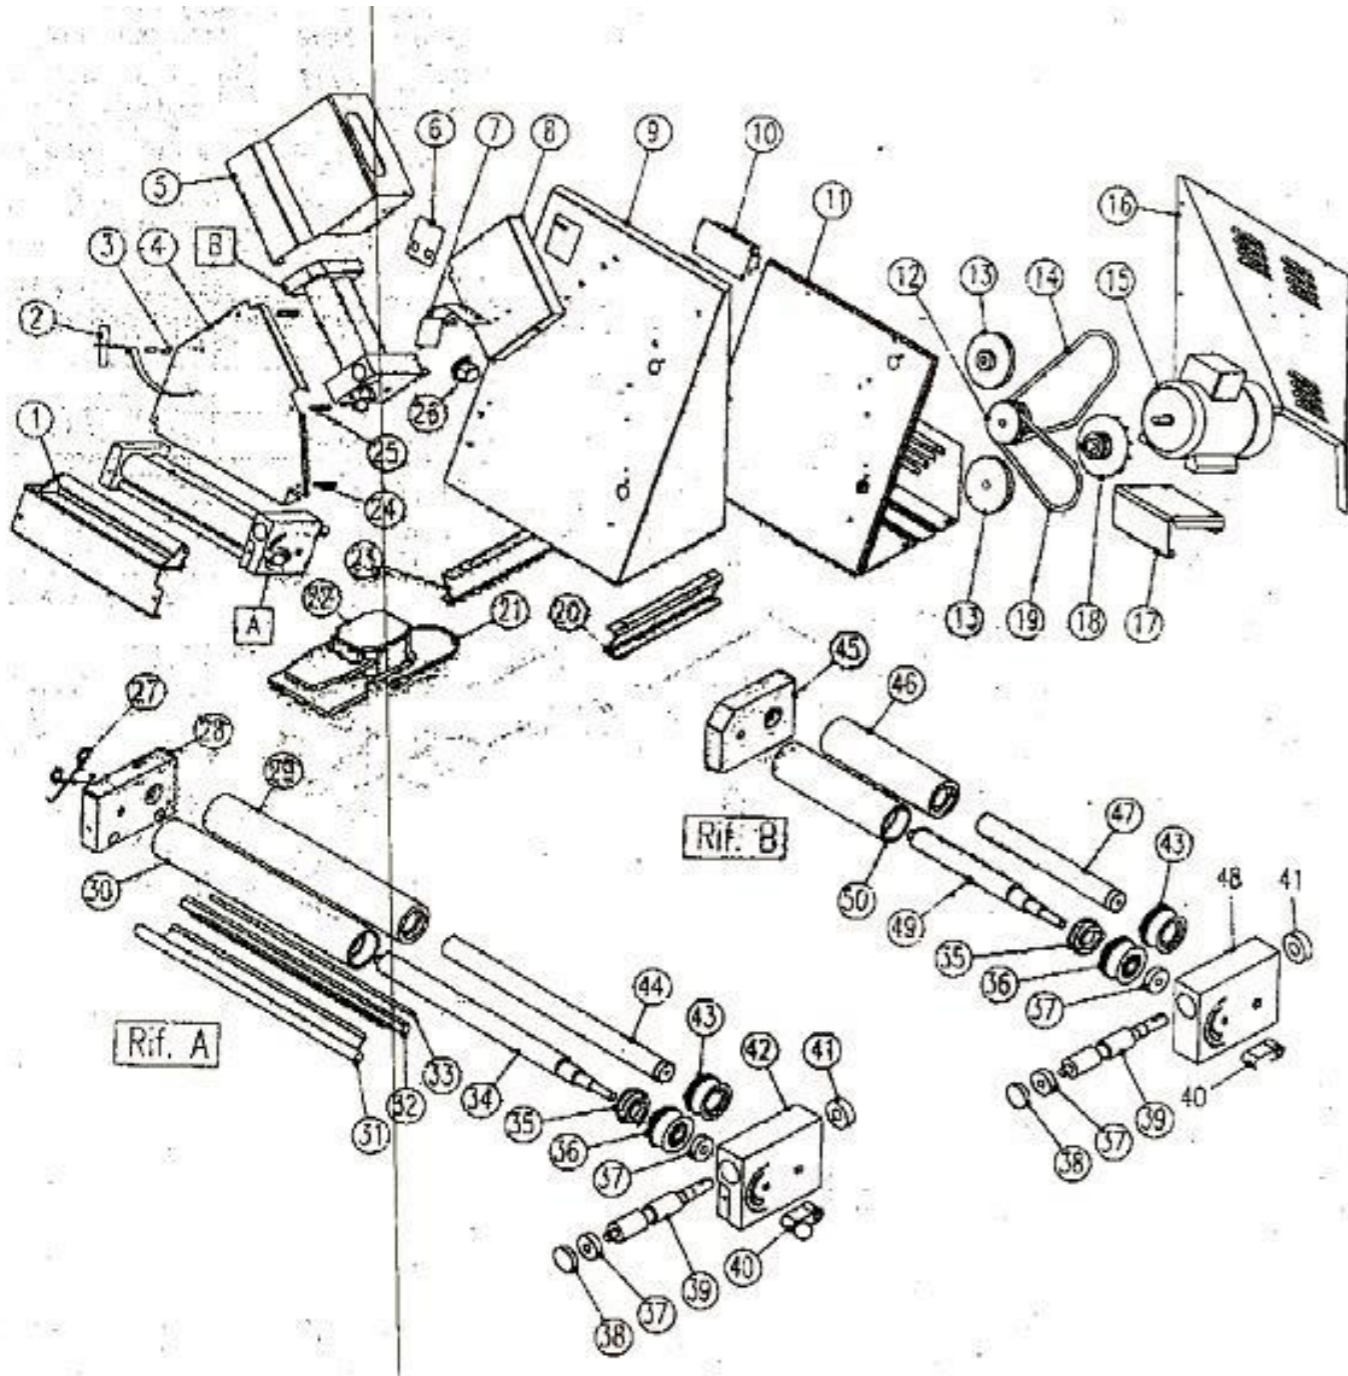

DRM0001

DRM0001

STOCK CODE	DESCRIPTION	MAN.PART NUMBER	DRAWING REF
XDRM0023	DOUGH ROLLER - LONG ROLLER PROTECTION	DR22	1
XDRM0024	DOUGH ROLLER - SHORT ROLLER PROTECTION	DR23	5
XDRM0025	DOUGH ROLLER - ON/OFF SWITCH	DR24	6
XDRM0014	DOUGH ROLLER - W PULLEY	DR12	12
XDRM0013	DOUGH ROLLER - V PULLEY	DR11	13
XDRM0021	DOUGH ROLLER - BELT BIG BLACK	DR19	14
XDRM0018	DOUGH ROLLER - MOTOR	DR16	15
XDRM0015	DOUGH ROLLER - FAN PULLEY	DR13	18
XDRM0020	DOUGH ROLLER - BELT SMALL BLACK	DR18	19
XDRM0028	DOUGH ROLLER - DOUGH SCRAPER SPRING	DR34A	27
XDRM0003	DOUGH ROLLER - ROLLER LONG INNER	DR03	29
XDRM0004	DOUGH ROLLER - ROLLER LONG OUTER	DR03A	30
XDRM0012	DOUGH ROLLER - ROLLER CLEANER INNER	DR10	32
XDRM0033	DOUGH ROLLER-ROLLER/GEAR ADAPTOR	DR20	35
XDRM0002	DOUGH ROLLER - NYLON GEAR FEMALE OUTER	DR02	36
XDRM0017	DOUGH ROLLER - BEARING SMALL	DR15	37
XDRM0009	DOUGH ROLLER - WORM GEAR	DR07	39
XDRM0026	DOUGH ROLLER - REGULATOR	DR25	40
XDRM0016	DOUGH ROLLER - BEARING BIG	DR14	41
XDRM0001	DOUGH ROLLER - NYLON GEAR MALE INNER	DR01	43
XDRM0007	DOUGH ROLLER - ROLLER SHAFT LONG INNER	DR05	44
XDRM0011	DOUGH ROLLER - SHAFT SUPPORT UPPER	DR09	45
XDRM0005	DOUGH ROLLER - ROLLER SHORT INNER	DR04	46
XDRM0008	DOUGH ROLLER - ROLLER SHAFT SHORT INNER	DR06	47
XDRM0010	DOUGH ROLLER - GEAR BOX UPPER	DR08	48
XDRM0006	DOUGH ROLLER - ROLLER SHORT OUTER	DR04A	50
XDRM0019	DOUGH ROLLER - FAN BLADE	DR17	18A
XDRM0027	DOUGH ROLLER - BALL FOR REGULATOR	DR26	40A