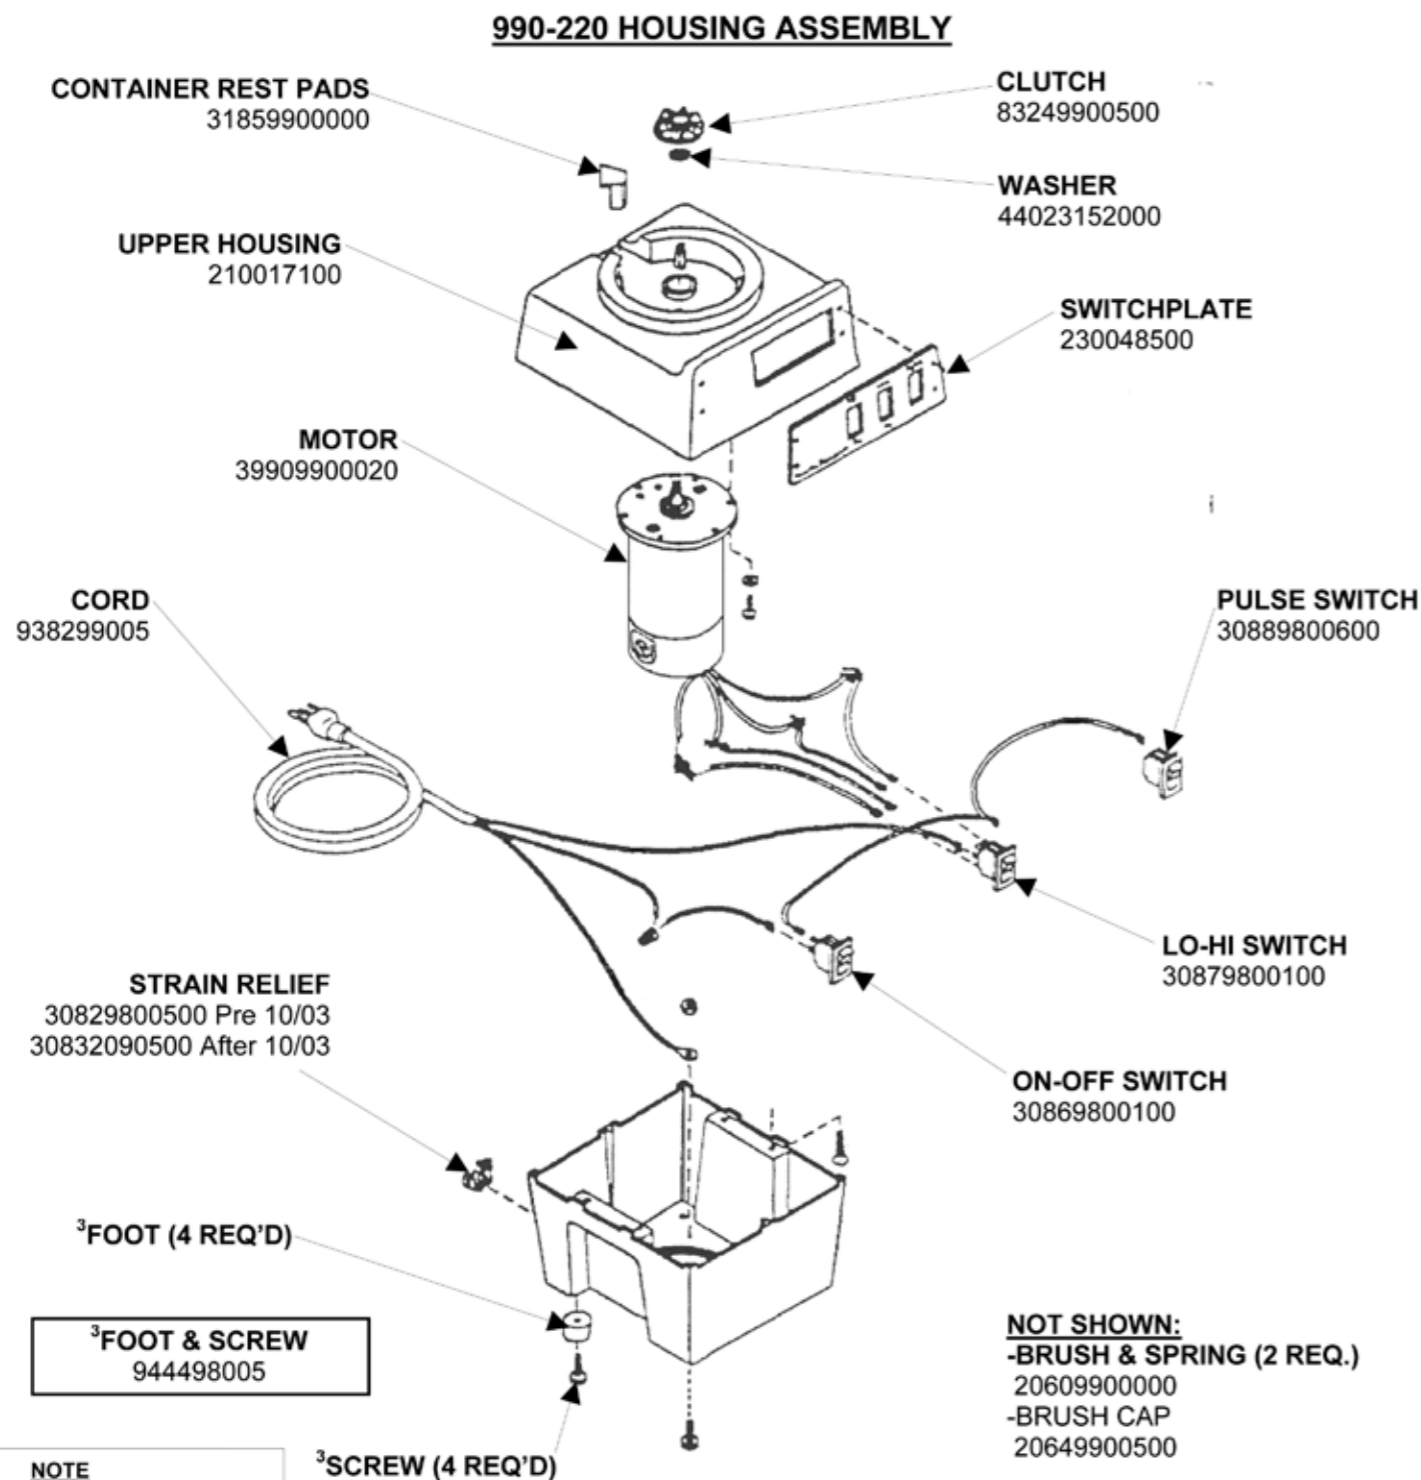

CBH0990

CBH0990

CUTTER ASSEMBLY

NOTE
 PART INCLUDED IN:
 3 - FOOT & SCREW 944498005

STOCK CODE	DESCRIPTION	MAN.PART / DRAWING NUMBER
XCBH2064	C/BL HB [990]-BRUSH CAP	20649900500
XCBH3086	C/BL HB [990]-ON/OFF SWTCH	30869800100
XCBH3087	C/BL HB [990]-LO/HI SWITCH	30879800100
XCBH1132	C/BL HB [990]-LOWER JUG GASKET	31099900000
XCBH3129	C/BL HB [990]-CUTTING ASSY LOCK NUT	31299900000
XCBH3130	C/BL HB [990]-CUTTING ASSY GASKET	31309900000
XCBH3131	C/BL HB [990]-CONTAINER BASE	31319900000
XCBH3181	C/BL HB [990]-CONTAINER COVER	31819900000
XCBH3185	C/BL HB [990]-CONTAINER REST PAD	31859900000
XCBH3222	C/BL HB [990]-SPINDLE FIXING WASHER	32229900000
XCBH3990	C/BL HB [990]- MOTOR COMPLETE	39909900020
XCBH4201	C/BL HB [990]-CUTTING UNIT LOCK NUT	42011001200
XCBH8324	C/BL HB [990]-CLUTCH	83249900500
XCBH2800	C/BL HB [990]-FILLER CAP	31809900000
XCBH3109	C/BL HB [990]-COVER GASKET	280045100
XCBH3125	C/BL HB [990]-CUTTING UNIT	921999001
XCBH1193	C/BL HB [990]-LID LATCH WIRE	280056700
XCBH9310	C/BL HB [990]-CONTAINER	6126-990
XCBH3127	C/BL HB [990]- BLADE KIT	912699000
XCBH3121	C/BL HB [990]-CUTTER BEARING REPAIR KIT	922199000
XCBH9324	C/BL HB [990]-CLUTCH	83249900500
XCBH3088	C/BL HB [990]-PULSE SWITCH	30889800600
XCBH2060	C/BL HB [990]-BRUSH SET	20609900000