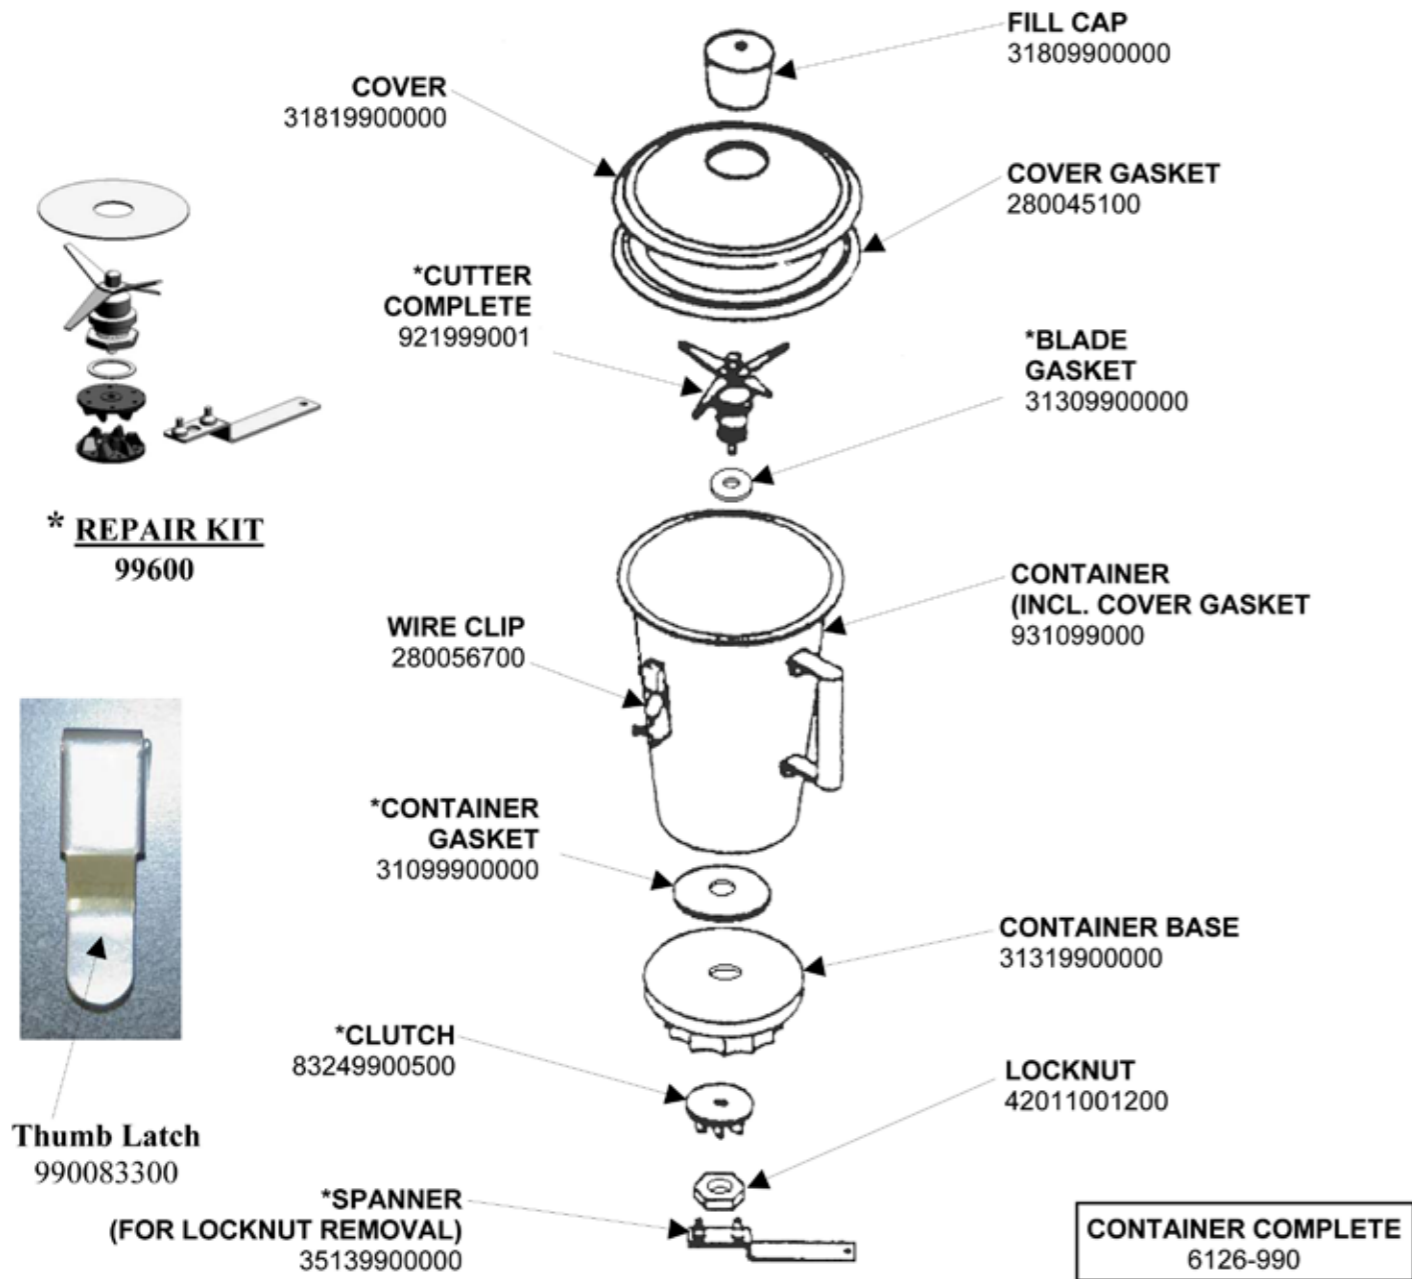

CBH0990

CBH0990

CUTTER ASSEMBLY

NOTE
 PART INCLUDED IN:
 3 - FOOT & SCREW 944498005

STOCK CODE	DESCRIPTION	MAN.PART / DRAWING NUMBER
XCBH2064	C/BL HB [990]-BRUSH CAP	20649900500
XCBH3086	C/BL HB [990]-ON/OFF SWTCH	30869800100
XCBH3087	C/BL HB [990]-LO/HI SWITCH	30879800100
XCBH1132	C/BL HB [990]-LOWER JUG GASKET	31099900000
XCBH3129	C/BL HB [990]-CUTTING ASSY LOCK NUT	31299900000
XCBH3130	C/BL HB [990]-CUTTING ASSY GASKET	31309900000
XCBH3131	C/BL HB [990]-CONTAINER BASE	31319900000
XCBH3181	C/BL HB [990]-CONTAINER COVER	31819900000
XCBH3185	C/BL HB [990]-CONTAINER REST PAD	31859900000
XCBH3222	C/BL HB [990]-SPINDLE FIXING WASHER	32229900000
XCBH3990	C/BL HB [990]- MOTOR COMPLETE	39909900020
XCBH4201	C/BL HB [990]-CUTTING UNIT LOCK NUT	42011001200
XCBH8324	C/BL HB [990]-CLUTCH	83249900500
XCBH2800	C/BL HB [990]-FILLER CAP	31809900000
XCBH3109	C/BL HB [990]-COVER GASKET	280045100
XCBH3125	C/BL HB [990]-CUTTING UNIT	921999001
XCBH1193	C/BL HB [990]-LID LATCH WIRE	280056700
XCBH9310	C/BL HB [990]-CONTAINER	6126-990
XCBH3127	C/BL HB [990]- BLADE KIT	912699000
XCBH3121	C/BL HB [990]-CUTTER BEARING REPAIR KIT	922199000
XCBH9324	C/BL HB [990]-CLUTCH	83249900500
XCBH3088	C/BL HB [990]-PULSE SWITCH	30889800600
XCBH2060	C/BL HB [990]-BRUSH SET	20609900000