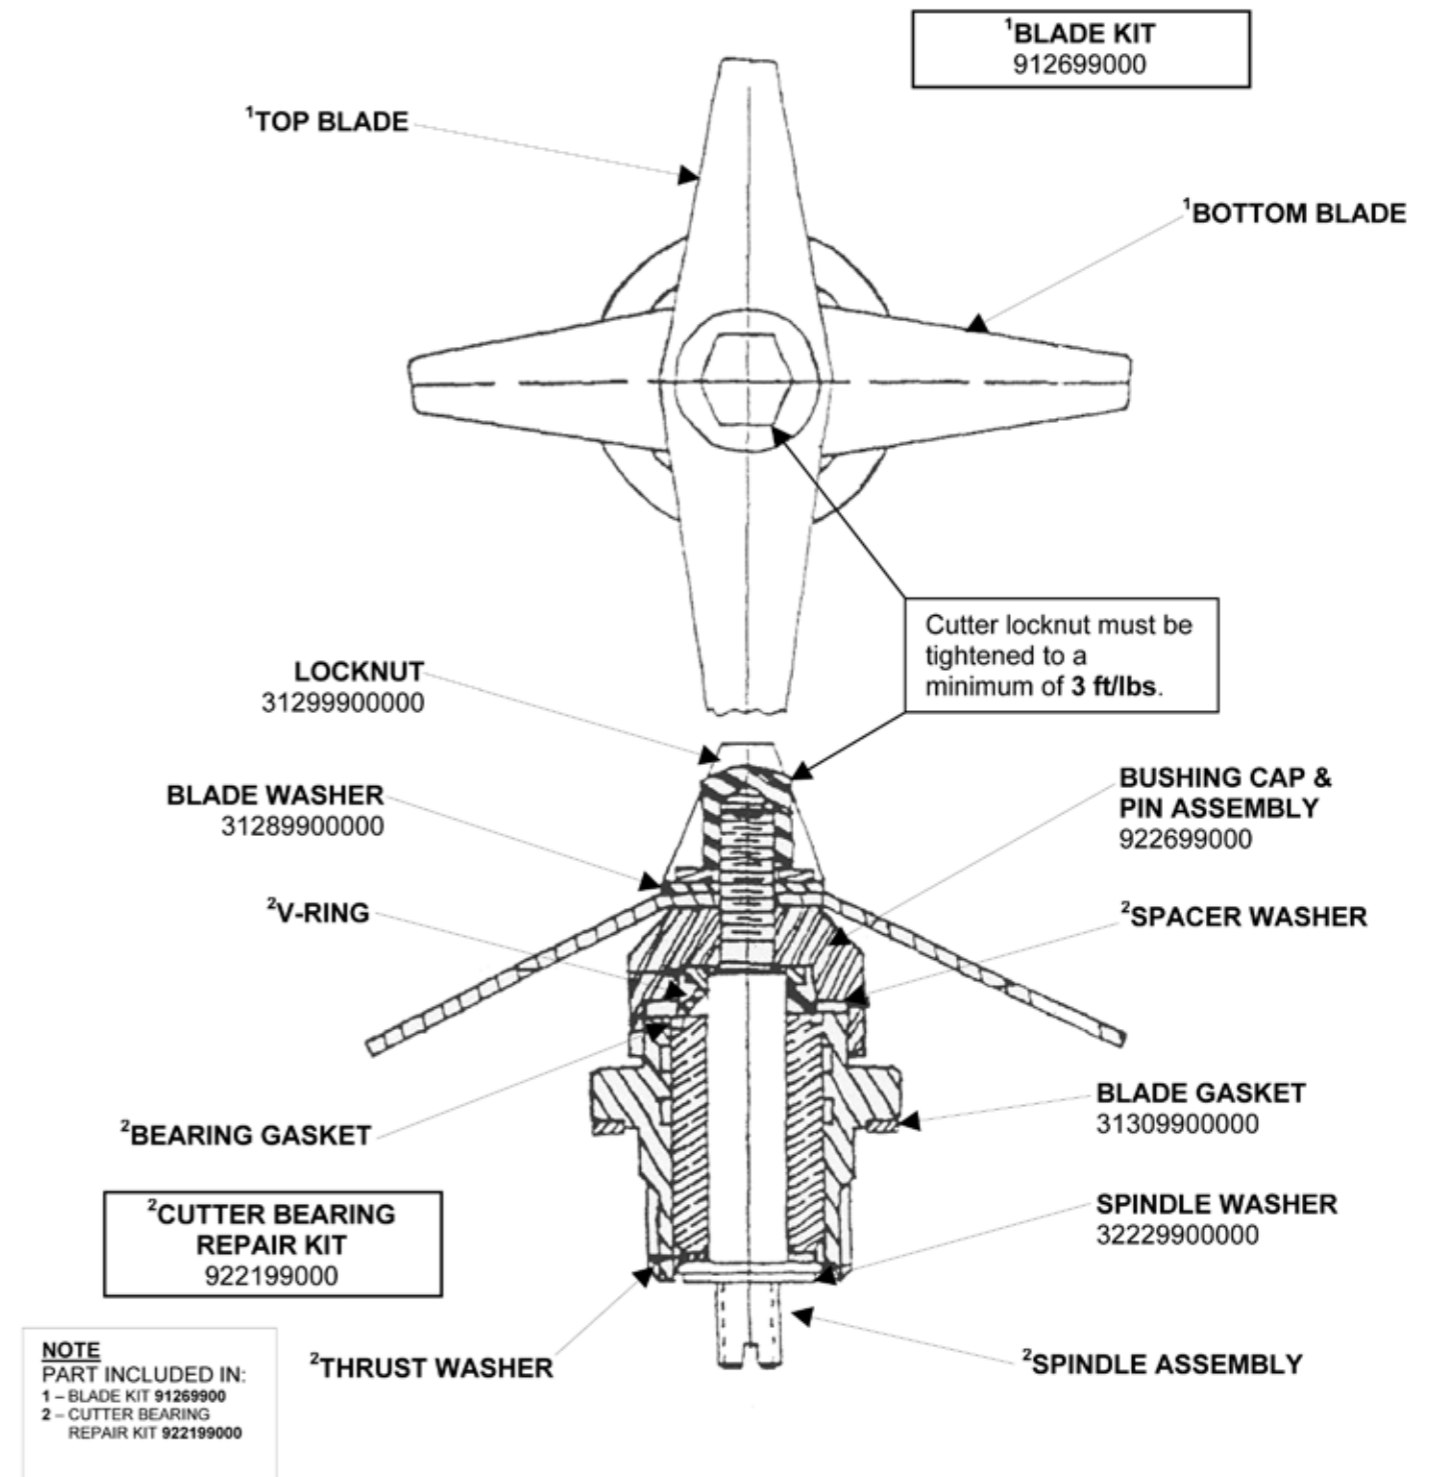

CBH0990

CBH0990

CUTTER ASSEMBLY

NOTE
 PART INCLUDED IN:
 3 - FOOT & SCREW 944498005

STOCK CODE	DESCRIPTION	MAN.PART / DRAWING NUMBER
XCBH2064	C/BL HB [990]-BRUSH CAP	20649900500
XCBH3086	C/BL HB [990]-ON/OFF SWTCH	30869800100
XCBH3087	C/BL HB [990]-LO/HI SWITCH	30879800100
XCBH1132	C/BL HB [990]-LOWER JUG GASKET	31099900000
XCBH3129	C/BL HB [990]-CUTTING ASSY LOCK NUT	31299900000
XCBH3130	C/BL HB [990]-CUTTING ASSY GASKET	31309900000
XCBH3131	C/BL HB [990]-CONTAINER BASE	31319900000
XCBH3181	C/BL HB [990]-CONTAINER COVER	31819900000
XCBH3185	C/BL HB [990]-CONTAINER REST PAD	31859900000
XCBH3222	C/BL HB [990]-SPINDLE FIXING WASHER	32229900000
XCBH3990	C/BL HB [990]- MOTOR COMPLETE	39909900020
XCBH4201	C/BL HB [990]-CUTTING UNIT LOCK NUT	42011001200
XCBH8324	C/BL HB [990]-CLUTCH	83249900500
XCBH2800	C/BL HB [990]-FILLER CAP	31809900000
XCBH3109	C/BL HB [990]-COVER GASKET	280045100
XCBH3125	C/BL HB [990]-CUTTING UNIT	921999001
XCBH1193	C/BL HB [990]-LID LATCH WIRE	280056700
XCBH9310	C/BL HB [990]-CONTAINER	6126-990
XCBH3127	C/BL HB [990]- BLADE KIT	912699000
XCBH3121	C/BL HB [990]-CUTTER BEARING REPAIR KIT	922199000
XCBH9324	C/BL HB [990]-CLUTCH	83249900500
XCBH3088	C/BL HB [990]-PULSE SWITCH	30889800600
XCBH2060	C/BL HB [990]-BRUSH SET	20609900000