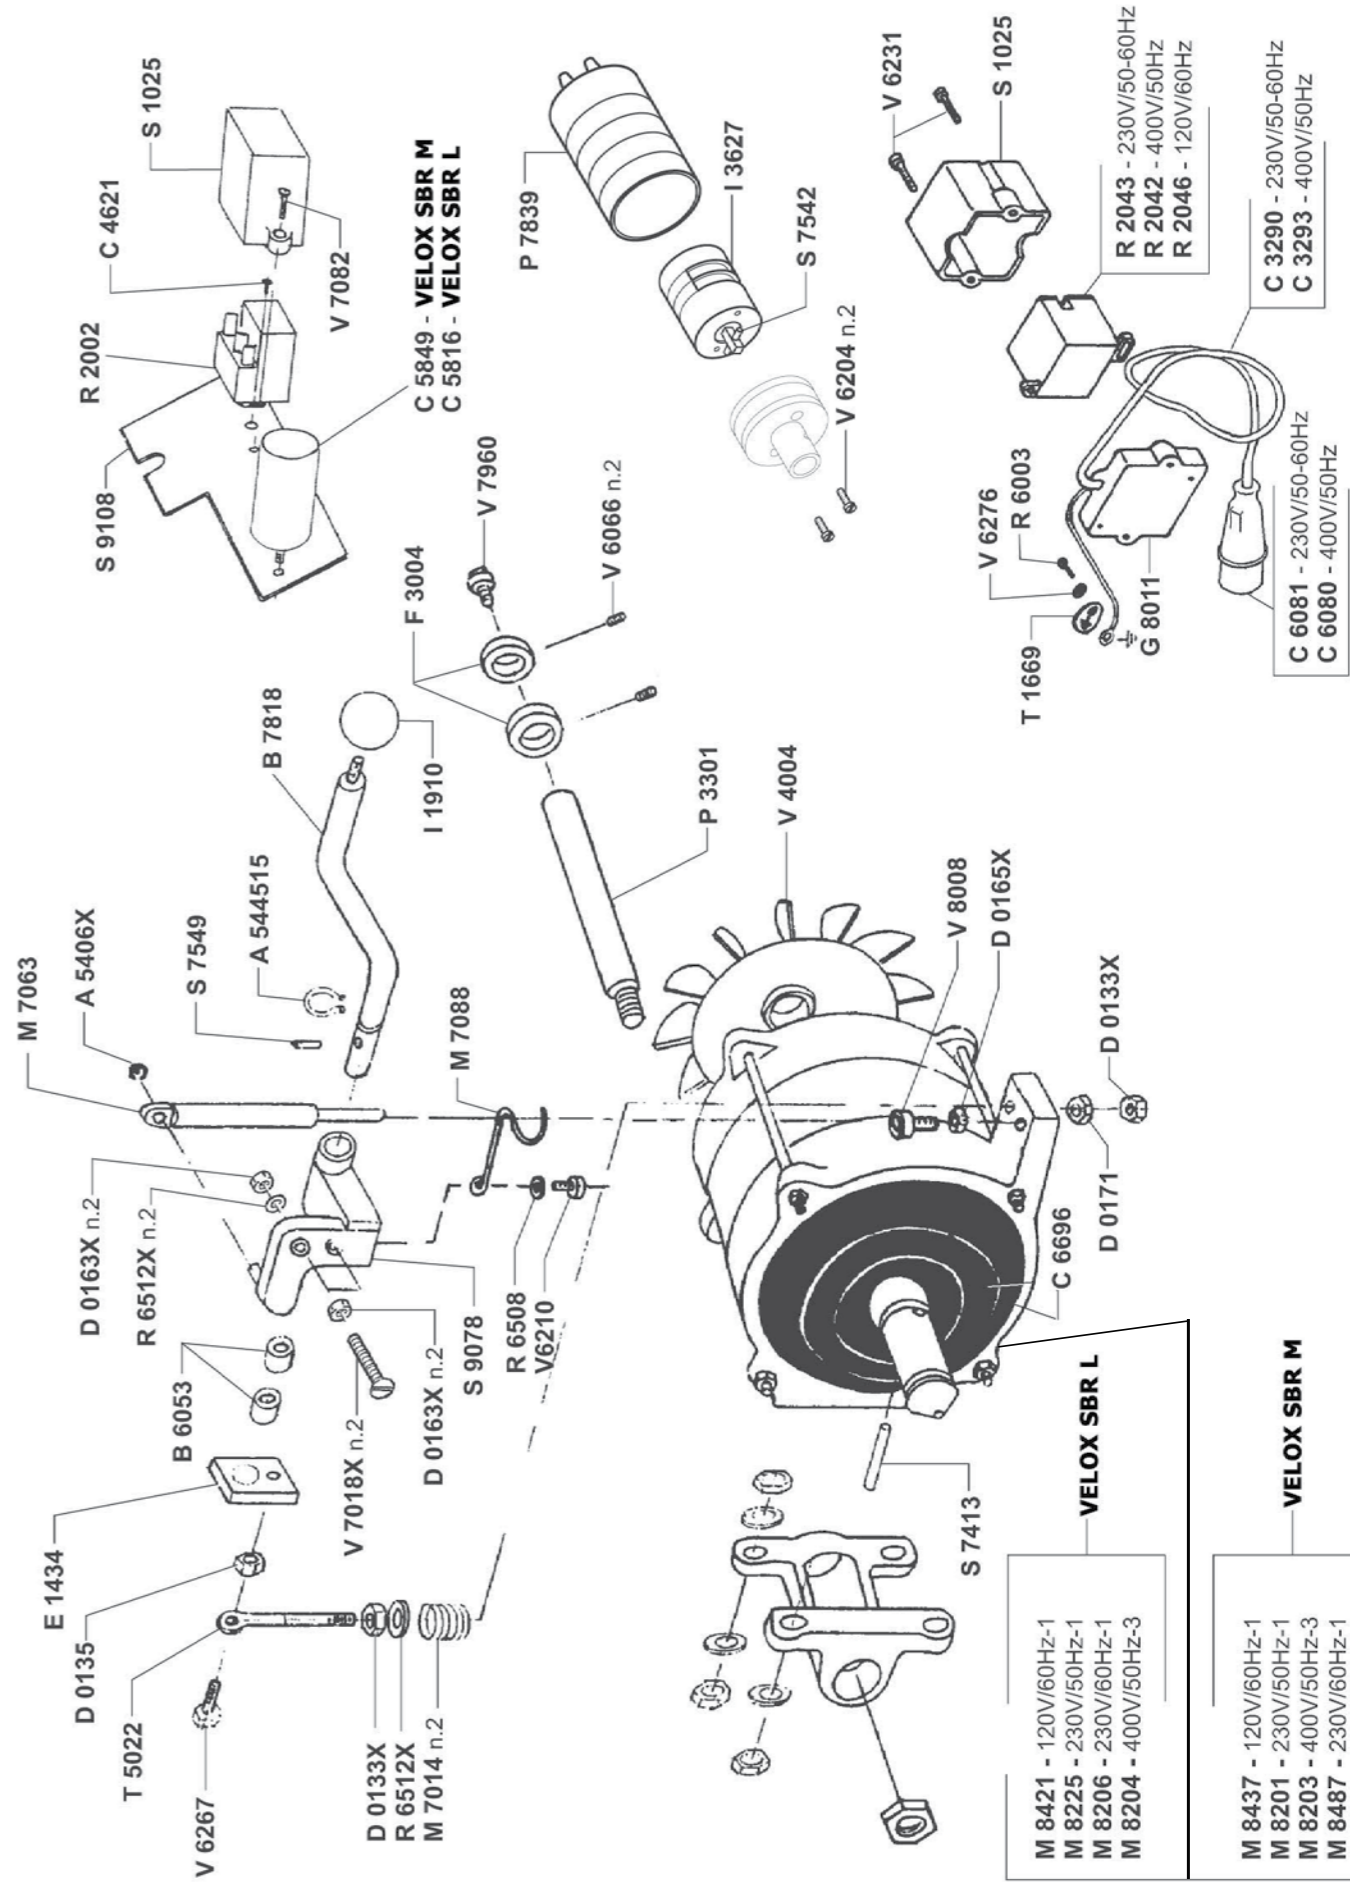

BSR0001

BSR0001

STOCK CODE	DESCRIPTION	MAN.PART NUMBER / DRAWING REF
XBSR3646	BANDSAW VELOX SBR-L - DOOR HINGE	C3646
XBSR5080	BANDSAW VELOX SBR-L - BLADE SCRAPER ASSY - UPPER	B5080
XBSR5081	BANDSAW VELOX SBR-L - BLADE SCRAPER ASSY - LOWER	B5081
XBSR5816	BANDSAW VELOX SBR-L - CAPACITOR 25MF 400V	C5816
XBSR5030	BANDSAW VELOX SBR-L - FOOT	P5030
XBSR0801	BANDSAW VELOX SBR-L - GASKET OF MOTOR COVER	G800801
XBSR8975	BANDSAW VELOX SBR-L - GAUGE - PLATE SUPPORT	S8975
XBSR2097	BANDSAW VELOX SBR-L - LOWER HANDLE ASS.	I2097
XBSR8091	BANDSAW VELOX SBR-L - LOWER PULLEY ASSY	P8091
XBSR6857	BANDSAW VELOX SBR-L - MEAT GRIP	P6857
XBSR6648	BANDSAW VELOX SBR-L - MOTOR COVER	C6648
XBSR8204	BANDSAW VELOX SBR-L - MOTOR EL 400V-50 THERMAL PROT	M8204
XBSR8225	BANDSAW VELOX SBR-L - MOTOR EL.230V-50 THERMAL PROT	M8225
XBSR3627	BANDSAW VELOX SBR-L - ON/OFF SWITCH	I3627
XBSR3395	BANDSAW VELOX SBR-L - PIN SWITCH	P3395
XBSR3301	BANDSAW VELOX SBR-L - PIN, MOTOR BRACKET	P3301
XBSR7003	BANDSAW VELOX SBR-L - PULLEY EXTRACTOR TOOL	A7003
XBSR2002	BANDSAW VELOX SBR-L - RELAY 11.8A 2CR4-208	R2002
XBSR2043	BANDSAW VELOX SBR-L - RELAY B6-30-10 220V	R2043
XBSR2042	BANDSAW VELOX SBR-L - RELAYB6-30-10 380V	R2042
XBSR0669	BANDSAW VELOX SBR-L - SAW BLADE	L0669
XBSR8038	BANDSAW VELOX SBR-L - SCREW M5X15	V8038
XBSR8080	BANDSAW VELOX SBR-L - SCREW M8X10	V8080
XBSR8011	BANDSAW VELOX SBR-L - SEAL	G8011
XBSR4004	BANDSAW VELOX SBR-L - SMALL FAN	V4004
XBSR9109	BANDSAW VELOX SBR-L - SWITCH SUPPORT	S9109
XBSR7839	BANDSAW VELOX SBR-L - THUMB SWITCH	P7839
XBSR4494	BANDSAW VELOX SBR-L - TRAY	P4494
XBSR8838	BANDSAW VELOX SBR-L - TRAY BRACKET	S8838
XBSR1905	BANDSAW VELOX SBR-L - UPPER DOOR HANDLE BAND SAW	I1905
XBSR8092	BANDSAW VELOX SBR-L - UPPER PULLEY ASSY	P8092
XBSR6685	BANDSAW VELOX SBR-L - VENT COVER	C6685