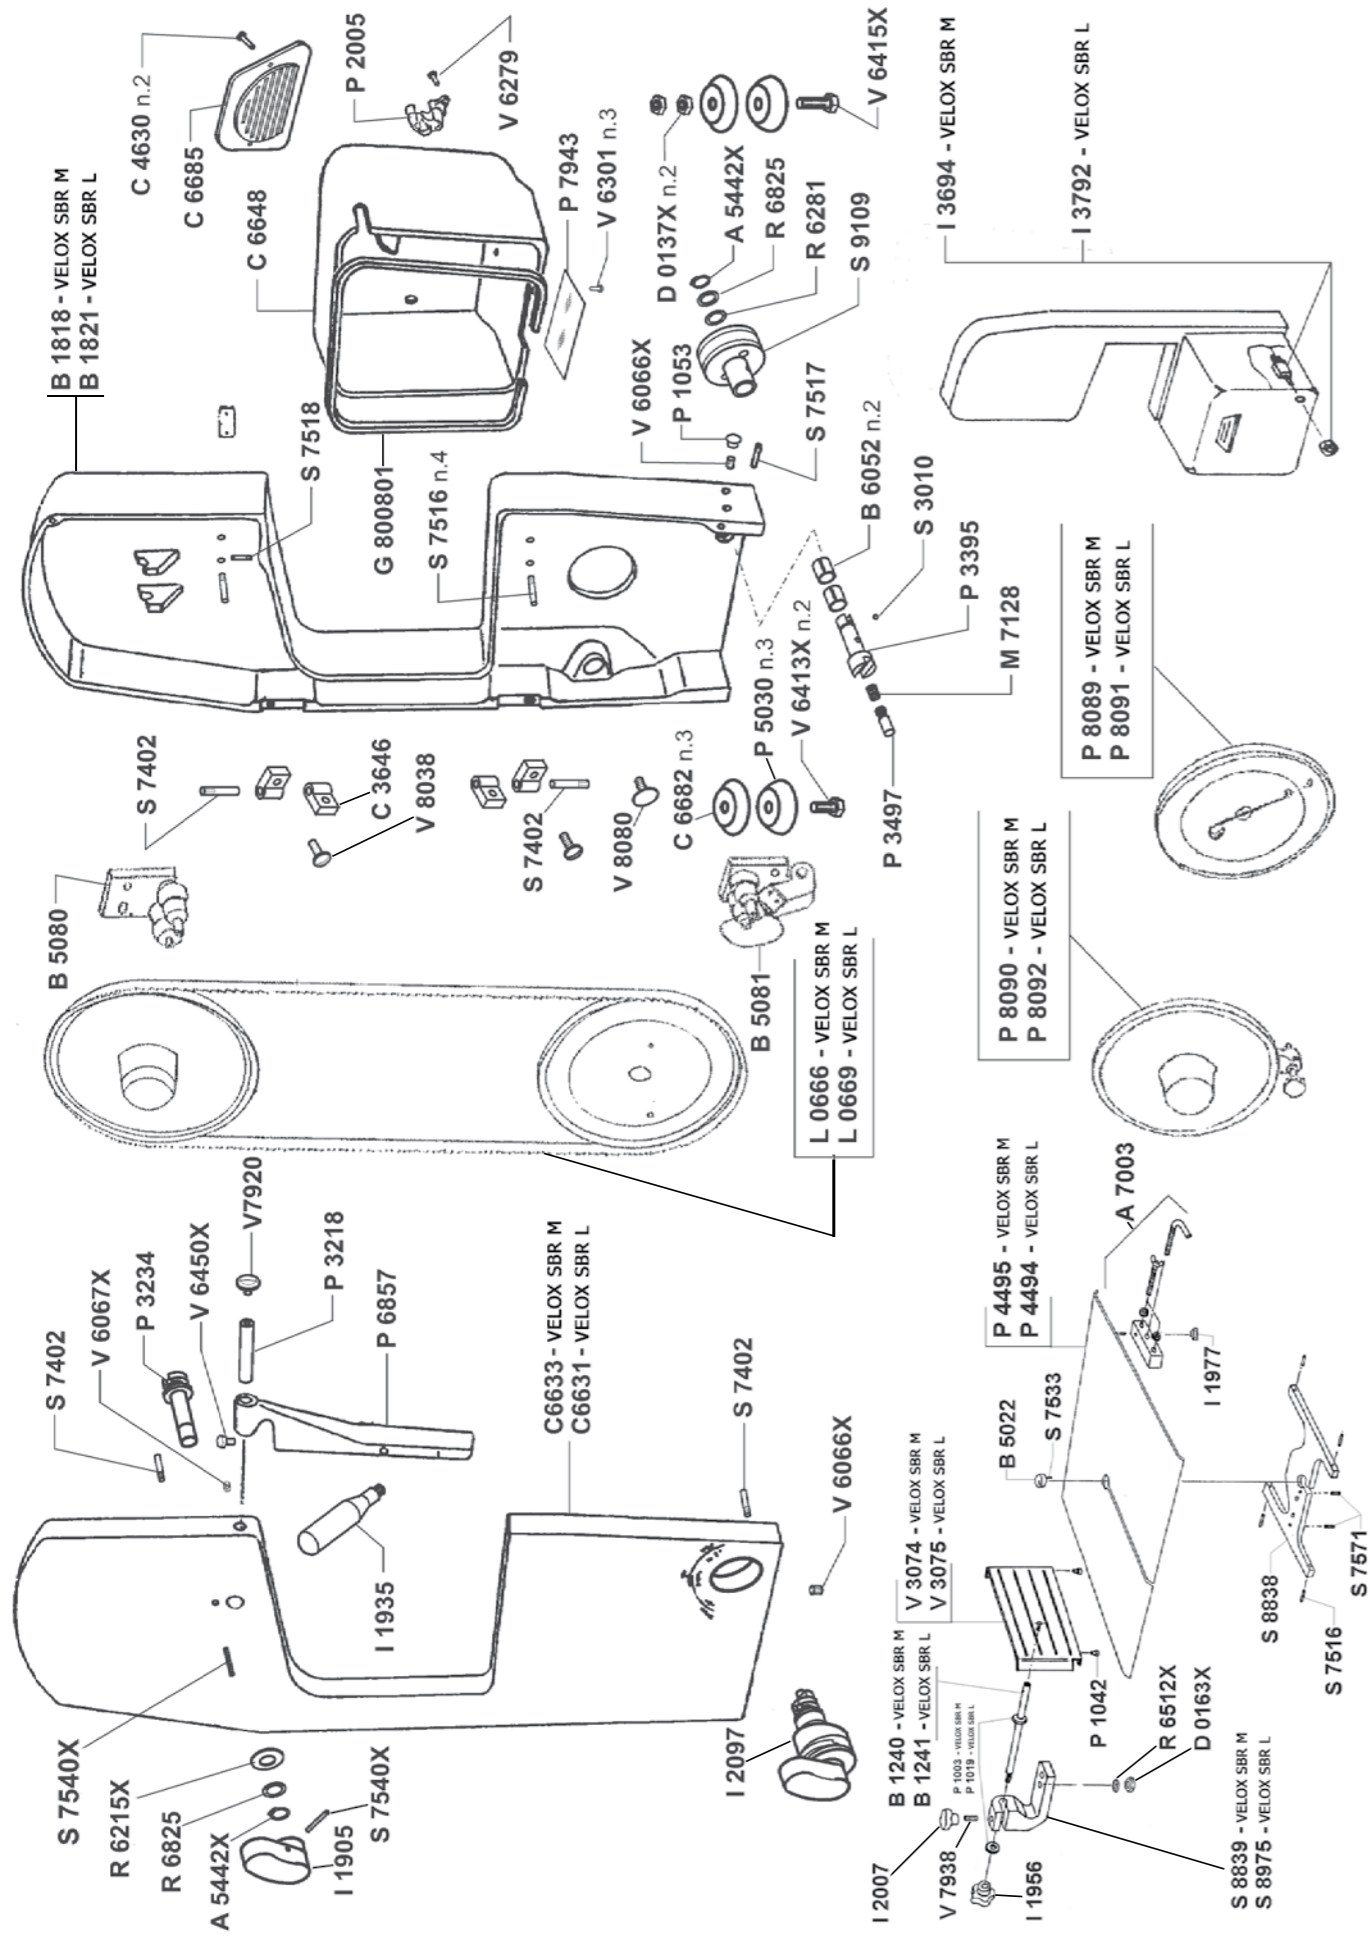

BSR0001

BSR0001

STOCK CODE	DESCRIPTION	MAN.PART NUMBER / DRAWING REF
XBSR3646	BANDSAW VELOX SBR-L - DOOR HINGE	C3646
XBSR5080	BANDSAW VELOX SBR-L - BLADE SCRAPER ASSY - UPPER	B5080
XBSR5081	BANDSAW VELOX SBR-L - BLADE SCRAPER ASSY - LOWER	B5081
XBSR5816	BANDSAW VELOX SBR-L - CAPACITOR 25MF 400V	C5816
XBSR5030	BANDSAW VELOX SBR-L - FOOT	P5030
XBSR0801	BANDSAW VELOX SBR-L - GASKET OF MOTOR COVER	G800801
XBSR8975	BANDSAW VELOX SBR-L - GAUGE - PLATE SUPPORT	S8975
XBSR2097	BANDSAW VELOX SBR-L - LOWER HANDLE ASS.	I2097
XBSR8091	BANDSAW VELOX SBR-L - LOWER PULLEY ASSY	P8091
XBSR6857	BANDSAW VELOX SBR-L - MEAT GRIP	P6857
XBSR6648	BANDSAW VELOX SBR-L - MOTOR COVER	C6648
XBSR8204	BANDSAW VELOX SBR-L - MOTOR EL 400V-50 THERMAL PROT	M8204
XBSR8225	BANDSAW VELOX SBR-L - MOTOR EL.230V-50 THERMAL PROT	M8225
XBSR3627	BANDSAW VELOX SBR-L - ON/OFF SWITCH	I3627
XBSR3395	BANDSAW VELOX SBR-L - PIN SWITCH	P3395
XBSR3301	BANDSAW VELOX SBR-L - PIN, MOTOR BRACKET	P3301
XBSR7003	BANDSAW VELOX SBR-L - PULLEY EXTRACTOR TOOL	A7003
XBSR2002	BANDSAW VELOX SBR-L - RELAY 11.8A 2CR4-208	R2002
XBSR2043	BANDSAW VELOX SBR-L - RELAY B6-30-10 220V	R2043
XBSR2042	BANDSAW VELOX SBR-L - RELAYB6-30-10 380V	R2042
XBSR0669	BANDSAW VELOX SBR-L - SAW BLADE	L0669
XBSR8038	BANDSAW VELOX SBR-L - SCREW M5X15	V8038
XBSR8080	BANDSAW VELOX SBR-L - SCREW M8X10	V8080
XBSR8011	BANDSAW VELOX SBR-L - SEAL	G8011
XBSR4004	BANDSAW VELOX SBR-L - SMALL FAN	V4004
XBSR9109	BANDSAW VELOX SBR-L - SWITCH SUPPORT	S9109
XBSR7839	BANDSAW VELOX SBR-L - THUMB SWITCH	P7839
XBSR4494	BANDSAW VELOX SBR-L - TRAY	P4494
XBSR8838	BANDSAW VELOX SBR-L - TRAY BRACKET	S8838
XBSR1905	BANDSAW VELOX SBR-L - UPPER DOOR HANDLE BAND SAW	I1905
XBSR8092	BANDSAW VELOX SBR-L - UPPER PULLEY ASSY	P8092
XBSR6685	BANDSAW VELOX SBR-L - VENT COVER	C6685