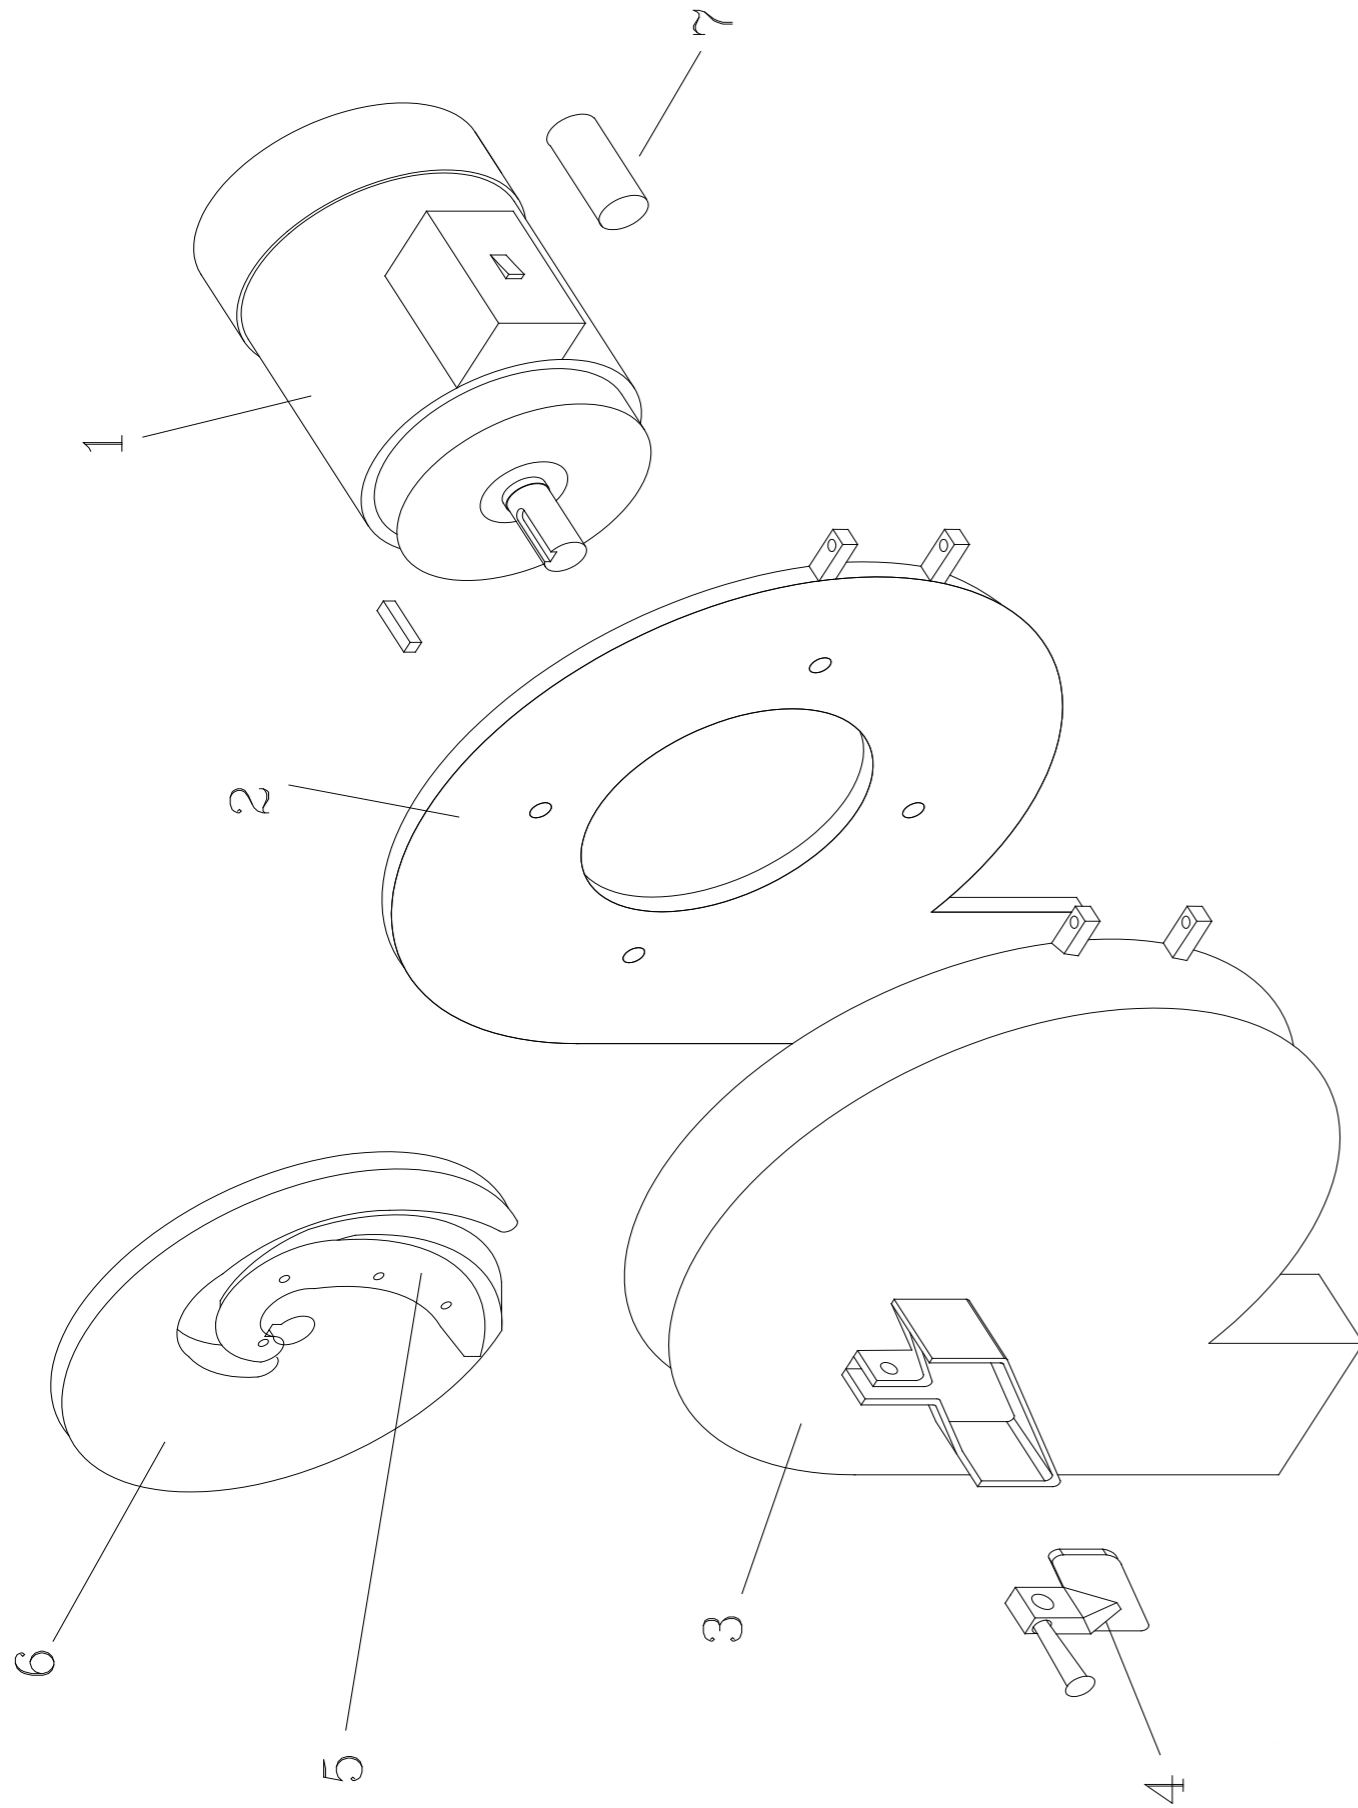

BSB2001

BSB2001

STOCK CODE	DESCRIPTION	MAN.PART NUMBER	DRAWING REF
XBSV0001	BILT/SLIC-MOTOR	1-MOT-B/SLICER	1
XBSV2003	BILTONG SLICER B/QUIP - BLADE HOLDER	7-BIL-HOLDER	6
XMNB0016	MINCER B/QUIP[32]-RUNNING CAPACITOR	1-CAP-25MF	7