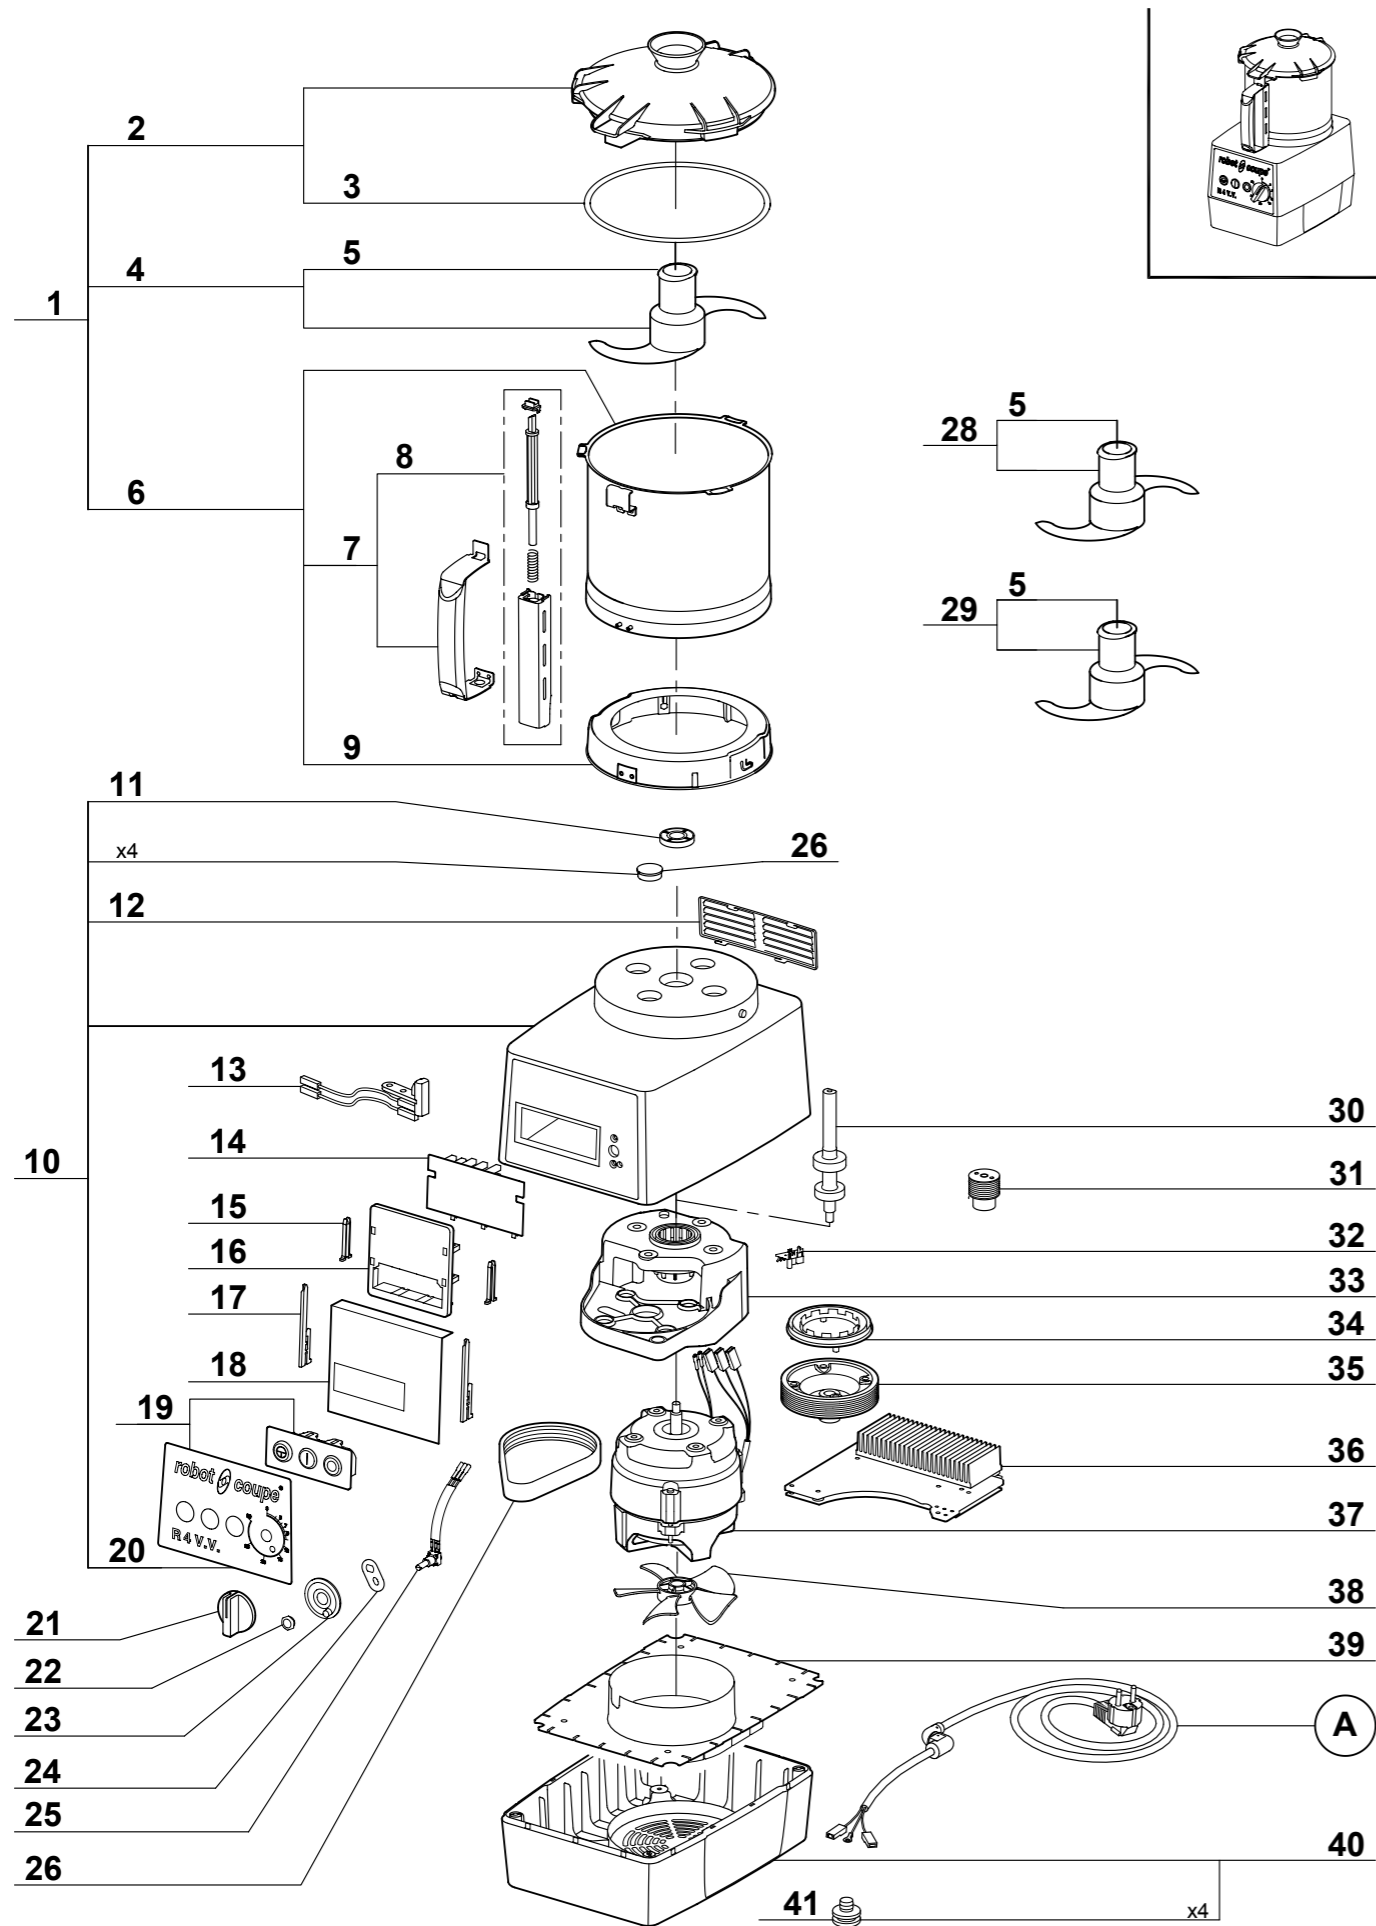

BCR0004

BCR0004

STOCK CODE	DESCRIPTION	MAN.PART NUMBER	DRAWING REF
BO5008	CUTTER LID ASSY (FOR R401)	39741	2
XBCR0034	BOWL CUTTER R 3D - SHAFT SEAL	501 010	11
XFPR0039	FOOD PROCESSOR R301 - VENTILATION GRID	104122	12
XFPR0069	ROBO COUPE-R301 REED SWITCH	29441	13
XBCR0074	BOWL CUTTER (R 4 V.V.)SWITCHES BOARD	102921	14
XBCR0075	BOWL CUTTER (R 4 V.V.)PANEL KEY	102913	15
XBCR0076	BOWL CUTTER (R 4 V.V.)PCB SUPPORT	102911	16
XBCR0077	BOWL CUTTER(R 4 V.V.) PCB LOCKING KEY	117703	17
XBCR0079	BOWL CUTTER (R 4 V.V.)POTENTIOMETER HANDLE	117073	21
XBCR0081	BOWL CUTTER (R 4 V.V.)POTENTIOMETER	39202	25
XBCR0082	BOWL CUTTER (R 4 V.V.)BELT	503940	26
XBCR0073	BOWL CUTTER (R 4 V.V.)BOLT COVER MIDDEL GREY	104070	27
XFPR0056	ROBOT-COUCPE R 401 BLADE	27345	28
XBCR0083	BOWL CUTTER (R 4 V.V.)DRIVING SHAFT ASSY	29604	30
XBCR0080	BOWL CUTTER (R 4 V.V.)SMALL PULLEY	102924	31
XBCR0085	BOWL CUTTER (R 4 V.V.)TOOTHED WHEEL	102922	34
XBCR0084	BOWL CUTTER (R 4.V.V.)SPEED SENSOR	102920	32
XBCR0086	BOWL CUTTER (R 4 V.V.)DRIVEN PULLEY	102923	35
XBCR0089	BOWL CUTTER (R 4 V.V.)MOTOR	303076	37
XBCR0088	BOWL CUTTER (R 4 V.V.)MOTOR FAN	102934	38
XBCR0039	BOWL CUTTER R 3D - FOOT	101 082	41