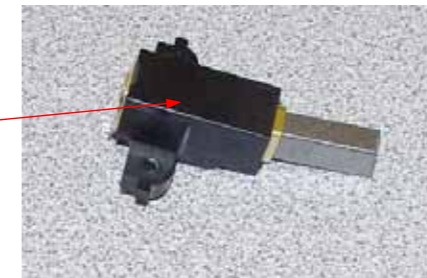

RFI Board 990064700

Cord Socket 990064800

Hamilton Beach Commercial Badge 990092700

Brush Motor Kit 990075200 (Set is 2 pcs)

Jar Sensor 990084400

STOCK CODE	DESCRIPTION	MAN.PART / DRAWING NUMBER
XBBH9612	B/BL HB [TANGO]- CUTTER ASSY	98450
XBBH9611	B/BL HB [TANGO]- FILL CAP	990036000
XBBH9602	B/BL HB [TANGO]- Foot	990036100
XBBH9613	B/BL HB [TANGO]- CLUTCH	990037800
XBBH2907	B/BL HB [RIO]- ON-OFF SWITCH	990037900
XBBH9604	B/BL HB [TANGO]- UPPER HOUSING	990038000
XBBH9603	B/BL HB [TANGO]-SWITCH RESET	990038400
XBBH9610	B/BL HB [TANGO]- LCD	990038700
BBH3002	COMPLETE JUG FOR TANGO BLENDER	6126-450-CE
XBBH2902	B/BL HB [TANGO]- CONTAINER COVER	990037100
XBBH9605	B/BL HB [TANGO]- MOTOR	990065400
XBBH9607	B/BL HB [TANGO]- KNOB	990038500
XCBH9200	BLENDER (HBF400) - JAR PAD	990059200
XCBH4200	BLENDER (HBF400) - CORD SOCKET	990064800
XCBH5200	BLENDER (HBF400) - BRUSH MOTOR KIT	990075200
XTBH9907	H/BEACH -NEW- JAR SENSOR 12 INCH LEAD	990084400