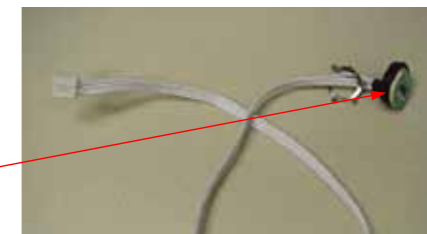

RFI Board 990064700

Cord Socket 990064800

Hamilton Beach Commercial Badge 990092700

Brush Motor Kit 990075200 (Set is 2 pcs)

Jar Sensor 990084400

STOCK CODE	DESCRIPTION	MAN.PART / DRAWING NUMBER
XBBH9612	B/BL HB [TANGO]- CUTTER ASSY	98450
XBBH9611	B/BL HB [TANGO]- FILL CAP	990036000
XBBH9602	B/BL HB [TANGO]- Foot	990036100
XBBH9613	B/BL HB [TANGO]- CLUTCH	990037800
XBBH2907	B/BL HB [RIO]- ON-OFF SWITCH	990037900
XBBH9604	B/BL HB [TANGO]- UPPER HOUSING	990038000
XBBH9603	B/BL HB [TANGO]-SWITCH RESET	990038400
XBBH9610	B/BL HB [TANGO]- LCD	990038700
BBH3002	COMPLETE JUG FOR TANGO BLENDER	6126-450-CE
XBBH2902	B/BL HB [TANGO]- CONTAINER COVER	990037100
XBBH9605	B/BL HB [TANGO]- MOTOR	990065400
XBBH9607	B/BL HB [TANGO]- KNOB	990038500
XCBH9200	BLENDER (HBF400) - JAR PAD	990059200
XCBH4200	BLENDER (HBF400) - CORD SOCKET	990064800
XCBH5200	BLENDER (HBF400) - BRUSH MOTOR KIT	990075200
XTBH9907	H/BEACH -NEW- JAR SENSOR 12 INCH LEAD	990084400