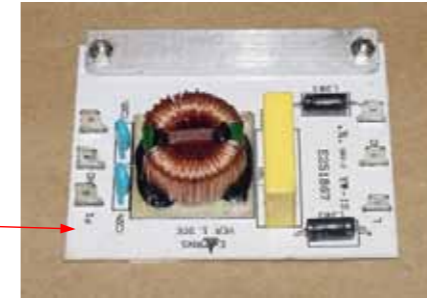

RFI Board 990064700

Cord Socket 990064800

Hamilton Beach Commercial Badge 990092700

Brush Motor Kit 990075200 (Set is 2 pcs)

Jar Sensor 990084400

STOCK CODE	DESCRIPTION	MAN.PART / DRAWING NUMBER
XBBH9612	B/BL HB [TANGO]- CUTTER ASSY	98450
XBBH9611	B/BL HB [TANGO]- FILL CAP	990036000
XBBH9602	B/BL HB [TANGO]- Foot	990036100
XBBH9613	B/BL HB [TANGO]- CLUTCH	990037800
XBBH2907	B/BL HB [RIO]- ON-OFF SWITCH	990037900
XBBH9604	B/BL HB [TANGO]- UPPER HOUSING	990038000
XBBH9603	B/BL HB [TANGO]-SWITCH RESET	990038400
XBBH9610	B/BL HB [TANGO]- LCD	990038700
BBH3002	COMPLETE JUG FOR TANGO BLENDER	6126-450-CE
XBBH2902	B/BL HB [TANGO]- CONTAINER COVER	990037100
XBBH9605	B/BL HB [TANGO]- MOTOR	990065400
XBBH9607	B/BL HB [TANGO]- KNOB	990038500
XCBH9200	BLENDER (HBF400) - JAR PAD	990059200
XCBH4200	BLENDER (HBF400) - CORD SOCKET	990064800
XCBH5200	BLENDER (HBF400) - BRUSH MOTOR KIT	990075200
XTBH9907	H/BEACH -NEW- JAR SENSOR 12 INCH LEAD	990084400