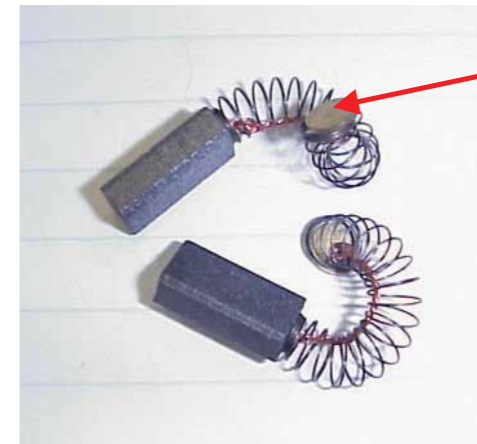

BBH2001

Support Ring 990087900

Container Gasket 990080400

BBH2001

RFI Board with Sensor 990064600

Cordset Socket 990064800

Hamilton Beach Commercial Badge 990092700

Brush Motor Kit 990075100

Jar Sensor 990084400

STOCK CODE	DESCRIPTION	MAN.PART / DRAWING NUMBER
XBBH2904	B/BL HB [RIO]- CUTTER ASSEMBLY	98250
XBBH2901	B/BL HB [RIO]- FILLER CAP	990036000
XBBH2905	B/BL HB [RIO]- CLUTCH	990036300
XBBH2908	B/BL HB [RIO]- SWITCH SPEED DIODE	990036500
XBBH3730	B/BL HB [RIO]- S/STEEL CONTAINER COVER	990037300
XBBH2907	B/BL HB [RIO]- ON-OFF SWITCH	990037900
XBBH2911	B/BL HB [RIO]- MOTOR	990054300
XBBH9602	B/BL HB [TANGO]- Foot	990036100
XBBH2906	B/BL HB [RIO]- UPPER HOUSING	990084300
BBH3001	POLYCARBONATE CONTAINER FOR BBH2001 - RIO	6126-250-CE
XBBH2913	B/BL HB [RIO]- ST/STEEL CONTAINER	6126-250S-CE
XBBH2914	B/BL HB [RIO]- RFI BOARD WITH SENSOR	990064600
XCBH4800	BLENDER (HBF400) - CORD SOCKET	990064800
XBBH2915	B/BL HB [ 908/RIO ] - BRUSH MOTOR KIT	990075100
XTBH9907	H/BEACH -NEW- JAR SENSOR 12 INCH LEAD	990084400