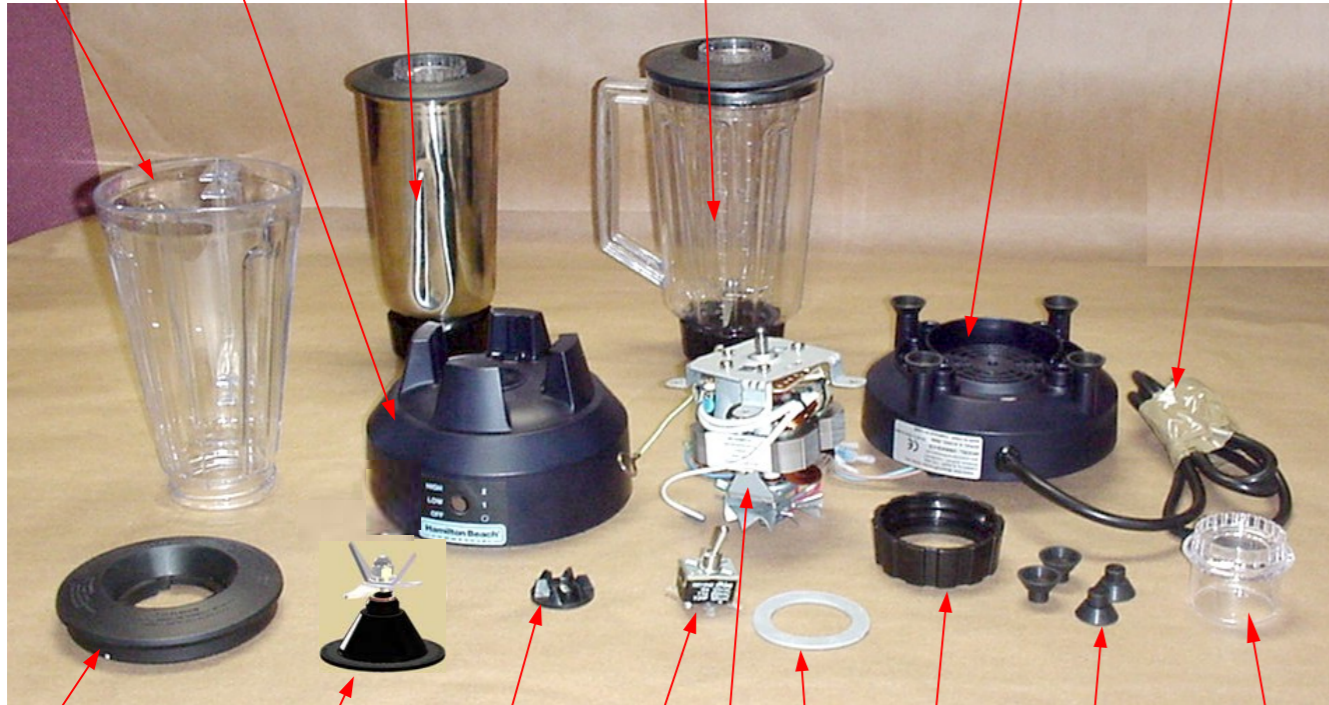

Container 990035500 Upper Housing 990033400 SS Container Kit* 6126-HBB909-CE Plastic Container Kit* 6126-HBB908-CE Housing, Lower 990065800 Cord Set 990054203

Container Cover (for Plastic Container) 990035400 Cutter Assembly 990079500 Clutch 990035800 Switch 990033500 Base Ring 990047900 Feet (Qty 4) 990033900 Filler Cap 990035300
 Container Cover (for SS Container) 990057600 Motor & Fuse 990058500 RFI Board 990058700 Gasket 990035600

Brush Motor Kit 990075100

Cutter Kit 98908

STOCK CODE	DESCRIPTION	MAN.PART / DRAWING NUMBER
XBBH0908	B/BL HB [908]-COMPLETE CONTAINER PLASTIC	6126-HBB908-CE
XBBH2101	B/BL HB [908/909]-UPPER HOUSING	990033400
XBBH3107	B/BL HB[908/911]-PLASTIC CONTAINER COVER	990035400
XBBH3210	B/BL HB [908]-PLASTIC CONTAINER ONLY	990035500
XBBH9119	B/BL HB [908/9/12]-CUTTING UNIT	990079500
XBBH9124	B/BL HB [ALL]-TAPPED CLUTCH	990035800
XBBH0909	B/BL HB [909]-COMPLETE CONTAINER S/STEEL	6126-HBB909-CE
XBBH9909	B/BL HB [908] - SWITCH	990033500
XBBH9803	B/BL (908) - MOTOR AND FUSE ---NEW---	990058500
XBBH9109	B/BL HB [908/9/12]-CONTAINER GASKET	990035600
XBBH9615	B/BL HB 908/909 - RFI BOARD	990058700
XBBH9802	B/BL HB - FOOT (SET OF 4)	990033900
XBBH3108	B/BL HB [ALL]-PLASTIC FILLER CAP	990035300
XBBH2915	B/BL HB [908/RIO] - BRUSH MOTOR KIT	990075100