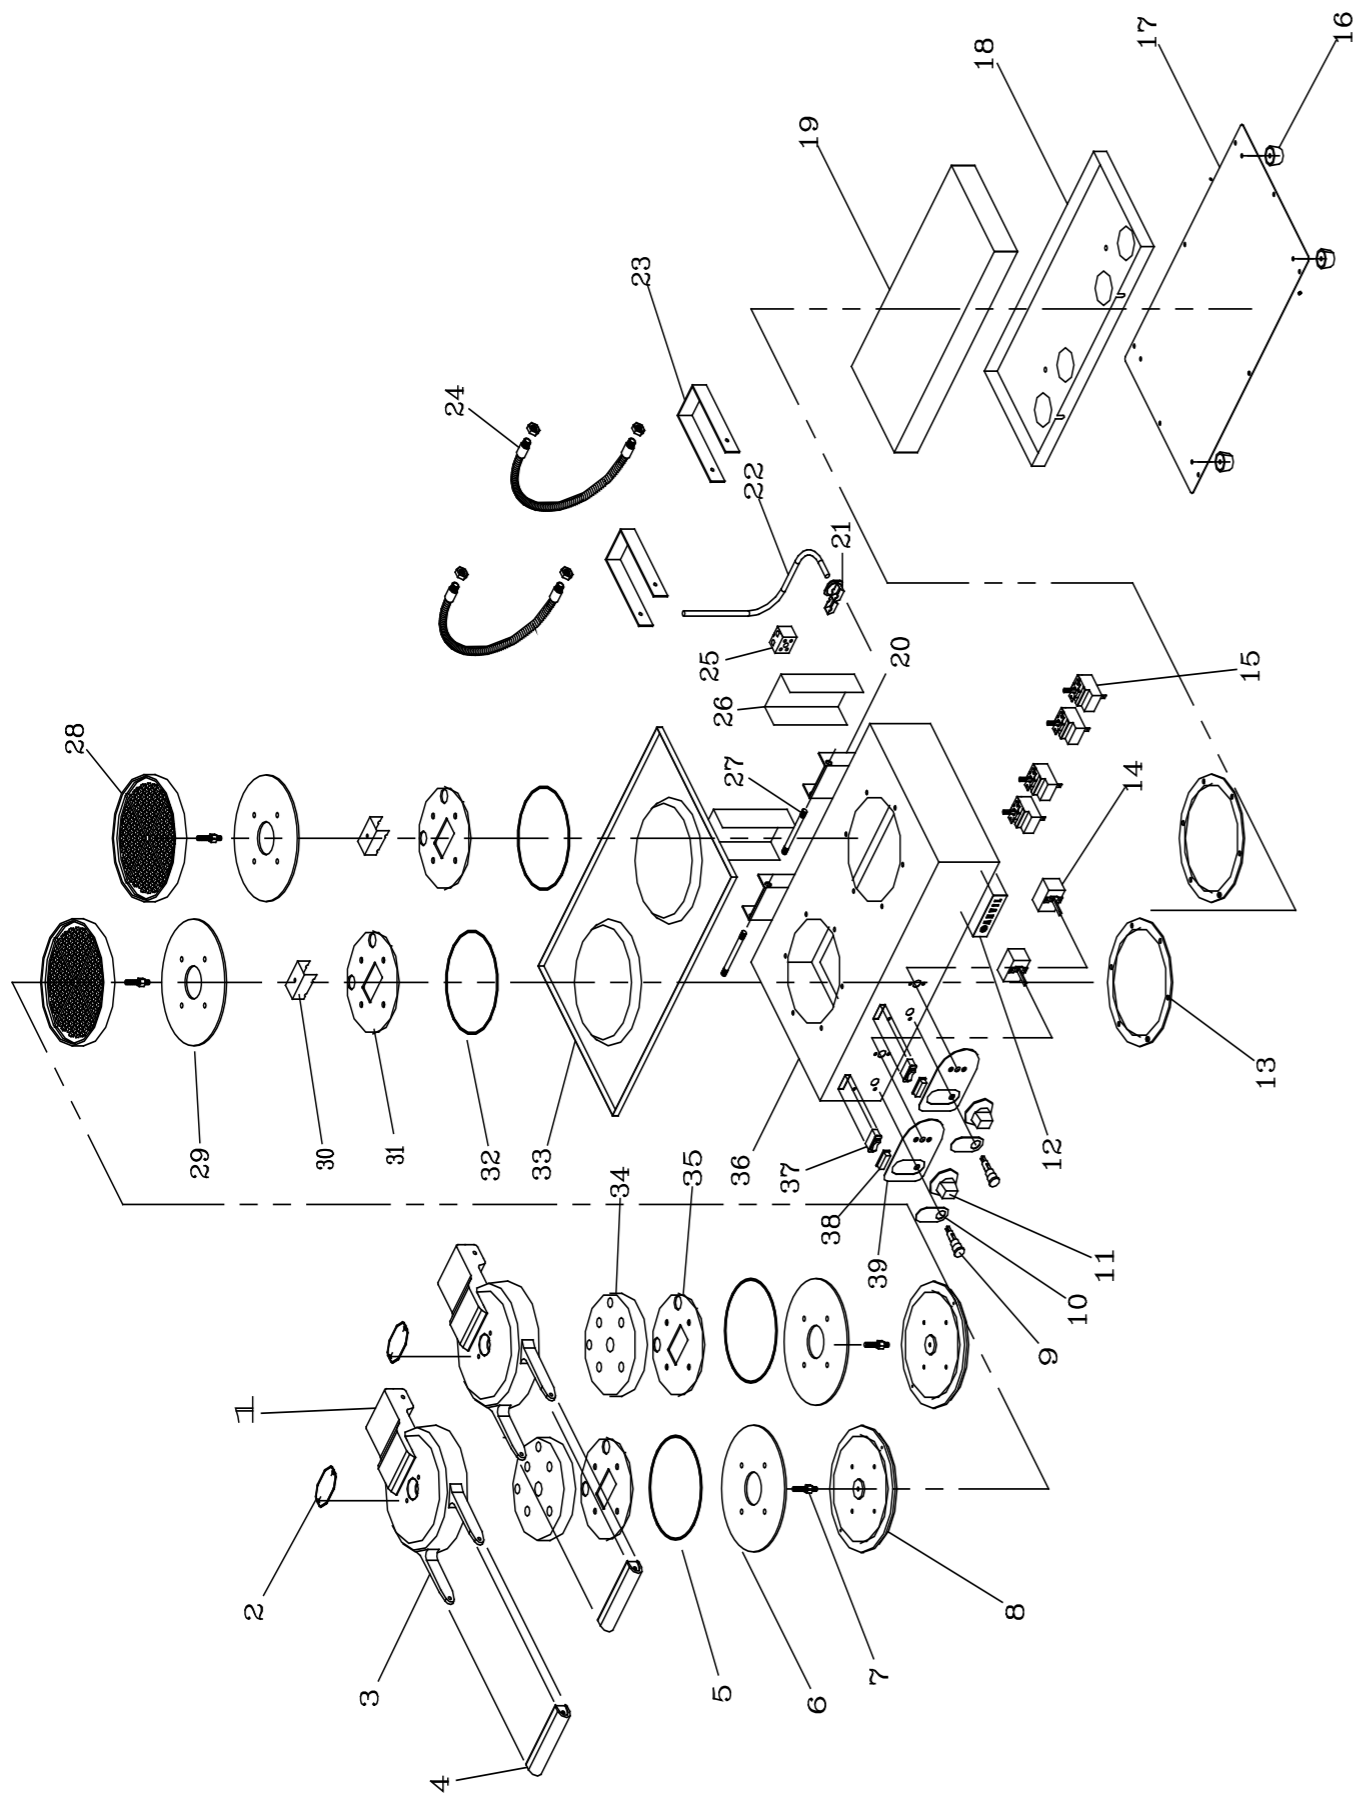

WBA0002

WBA0002

STOCK CODE	DESCRIPTION	MAN.PART NUMBER	DRAWING REF
XWBA0008	WAFFLE BAKER ANVIL - BAKELITE HANDLE	3-TOASTER-HANDL	4
XWBA0018	WAFFLE BAKER ANVIL - LID STUD	6-WB-BLS	7
XWBA0010	WAFFLE BAKER ANVIL - TOP PLATE - OLD	7-WB-TOP-PLATE	8
XFFA0002	ANVIL FRYER - PILOT LIGHT	1-PL-GP	9
XFFA1003	ANVIL FRYER - FACIA CONTROL PANEL INSERT	4-ANVIL-CP-IN-1	10
XWBA0004	WAFFLE BAKER ANVIL - TIMER KNOB	3-KNOB-WAF-TIME	11
XFFA1002	ANVIL FRYER - BADGE	4-ANVIL-LOGO	12
XWBA0006	WAFFLE BAKER ANVIL - TIMER (5 MINUTE)	1-TIMER-W/BAKER	14
XWBA0003	WAFFLE BAKER ANVIL - THERMOSTAT 50-240C	1-THERM-TOASTER	15
XFFA2001	ANVIL FRYER [ALL] - RUBBER FEET LRG	3-L-RDS	16
XTSA0010	TOASTER ANVIL (TSA1009) - CABLE CLAMP	3-CG-1.5	21
XTSA1018	TOASTER ANVIL (TSA1009) - CONNECT BLOCK	3-CB-15AMP	25
XWBA0011	WAFFLE BAKER ANVIL - BOTTOM PLATE - OLD	7-WB-BOT-PLATE	28
XWBA0019	WAFFLE BAKER ANVIL - SINGLE DRIP TRAY	82-WBD-SS-DOVSP	33
XWMW1002	WRAPMASTER JMAONS ROCKER SWITCH (2PIN)	1-RS-N1	37
XFFA1001	ANVIL FRYER - FACIA CONTROL PANEL	3-CP-ANVIL	39
XWBA0014	WAFFLE BAKER ANVIL - ELEMENT CLAMP	82-WBS-MS-ECLMP	31 / 35
XWBA0028	WAFFLE BAKER - SILICON GASKET - NEW	3-SG-TSC0002	5 / 32
XWBA0020	WAFFLE BAKER ANVIL - MICA ELEMENT (NEW)	5-400W-TSC0002	6 / 29