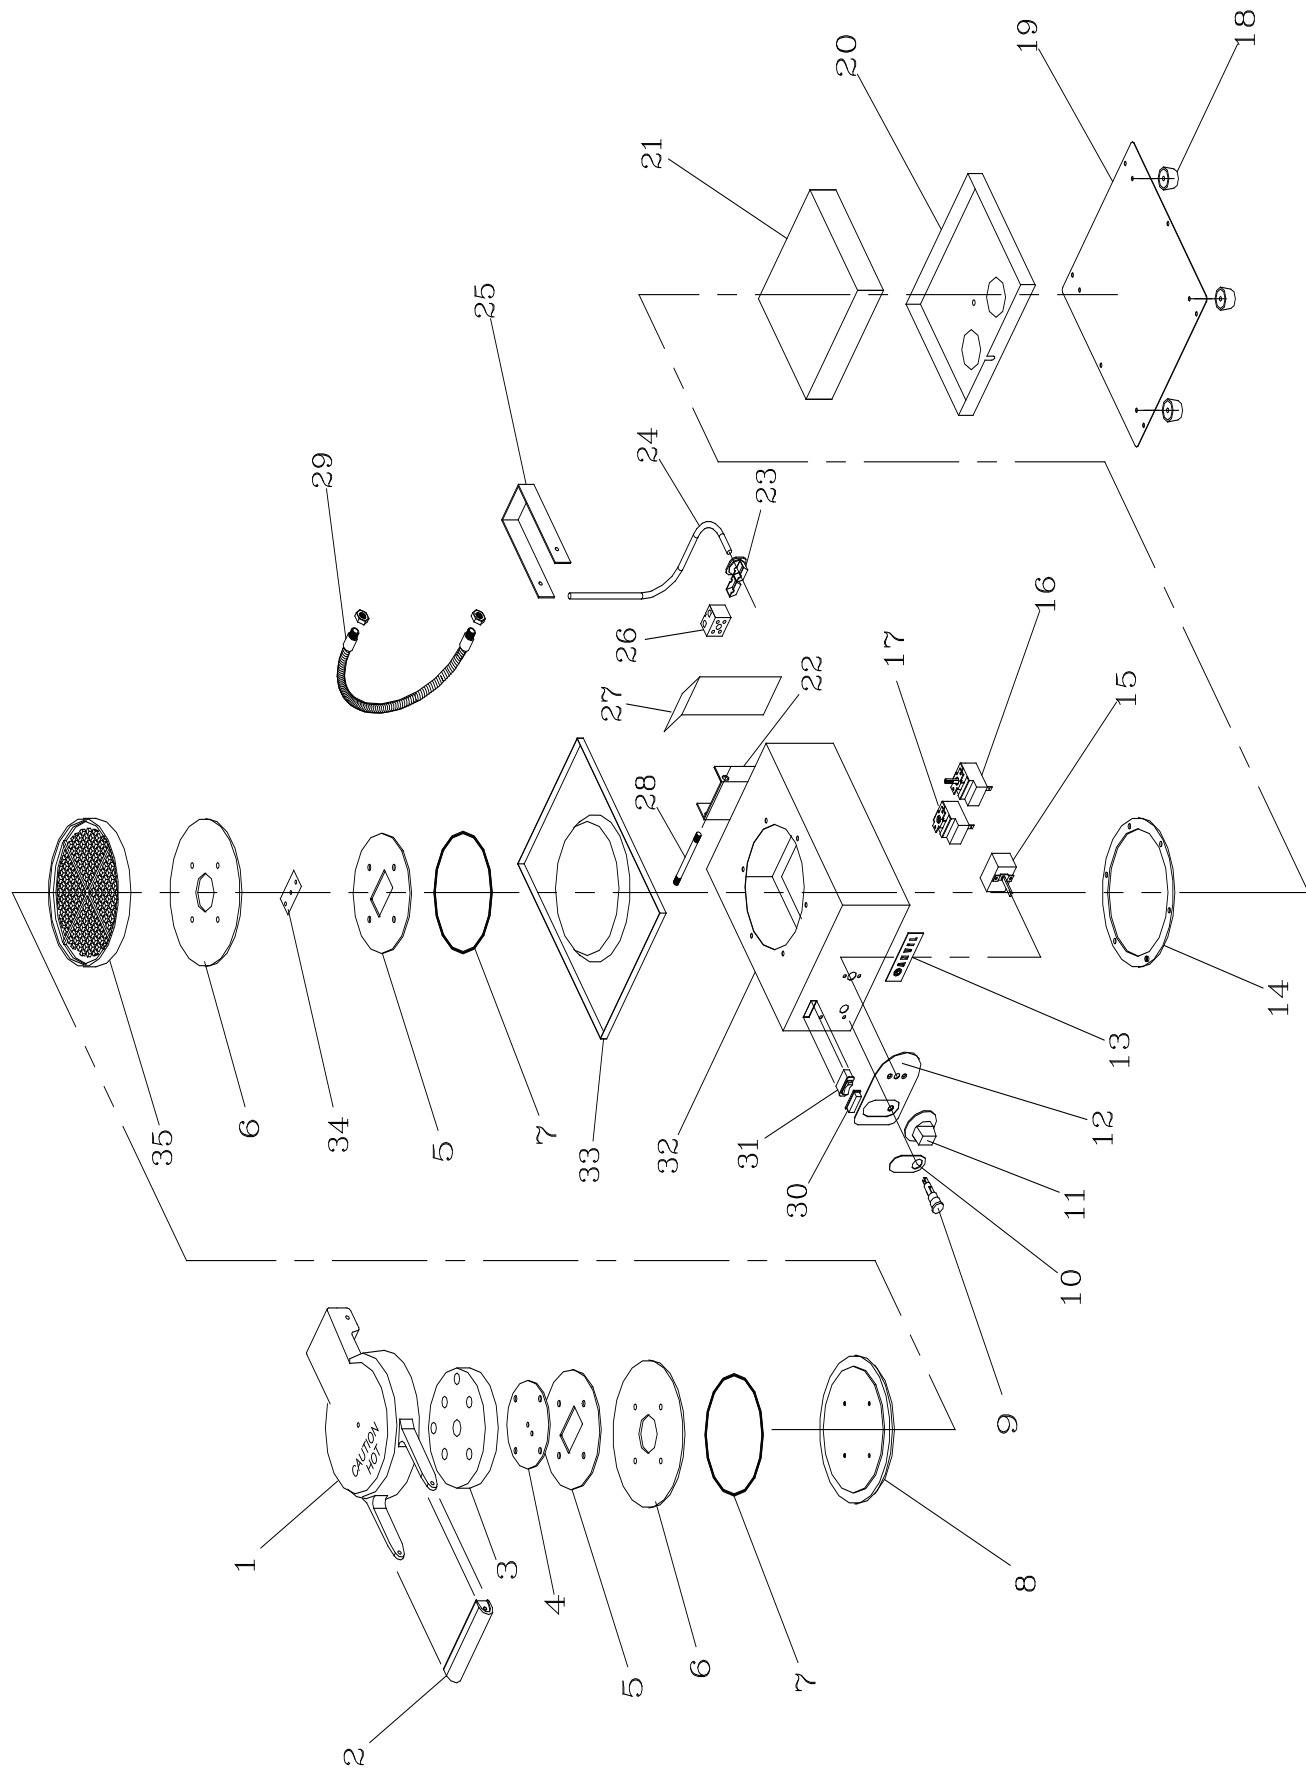

WBA0001

WBA0001

STOCK CODE	DESCRIPTION	MAN.PART NUMBER	DRAWING REF
XWBA0025	WAFFLE BAKER LID CASTING-NEW	7-LC-WBA0001	1
XWBA0014	WAFFLE BAKER ANVIL - ELEMENT CLAMP	82-WBS-MS-ECLMP	5
XWBA0020	WAFFLE BAKER ANVIL - MICA ELEMENT ( NEW)	5-400W-TSC0002	6
XWBA0028	WAFFLE BAKER - SILICON GASKET - NEW	3-SG-TSC0002	7
XWBA0022	WAFFLE BAKER ANVIL - TOP PLATE NEW	7-TC-WBA0001	8
XFFA0002	ANVIL FRYER - PILOT LIGHT	1-PL-GP	9
XFFA1003	ANVIL FRYER - FACIA CONTROL PANEL INSERT	4-ANVIL-CP-IN-1	10
XWBA0004	WAFFLE BAKER ANVIL - TIMER KNOB	3-KNOB-WAF-TIME	11
XFFA1002	ANVIL FRYER - BADGE	4-ANVIL-LOGO	13
XWBA0006	WAFFLE BAKER ANVIL - TIMER (6 MINUTE)	1-TIMER-W/BAKER	15
XWBA0003	WAFFLE BAKER ANVIL - THERMOSTAT 50-240C	1-THERM-TOASTER	16
XFFA2001	ANVIL FRYER [ALL] - RUBBER FEET LRG	3-L-RDS	18
XWBA0026	WAFFLE MAKER SAFETY THERMOSTAT	1-THERM-WBA0001	17
XTSA0010	TOASTER ANVIL (TSA1009) - CABLE CLAMP	3-CG-1.5	21
XWBA0024	WAFFLE BAKER HINGE BRACKET-NEW	7-HC-WBA0001	23
XTSA1018	TOASTER ANVIL (TSA1009) - CONNECT BLOCK	3-CB-15AMP	26
XWMW1002	WRAPMASTER MAINS ROCKER SWITCH (2-PIN)	1-RS-NI	31
XWBA0023	WAFFLE BAKER BOTTOM PLATE-NEW	7-BC-WBA0001	35
XPPF1126	POTATO PEELER - SWITCH COVER AND BEZEL	3-PP-SC	30