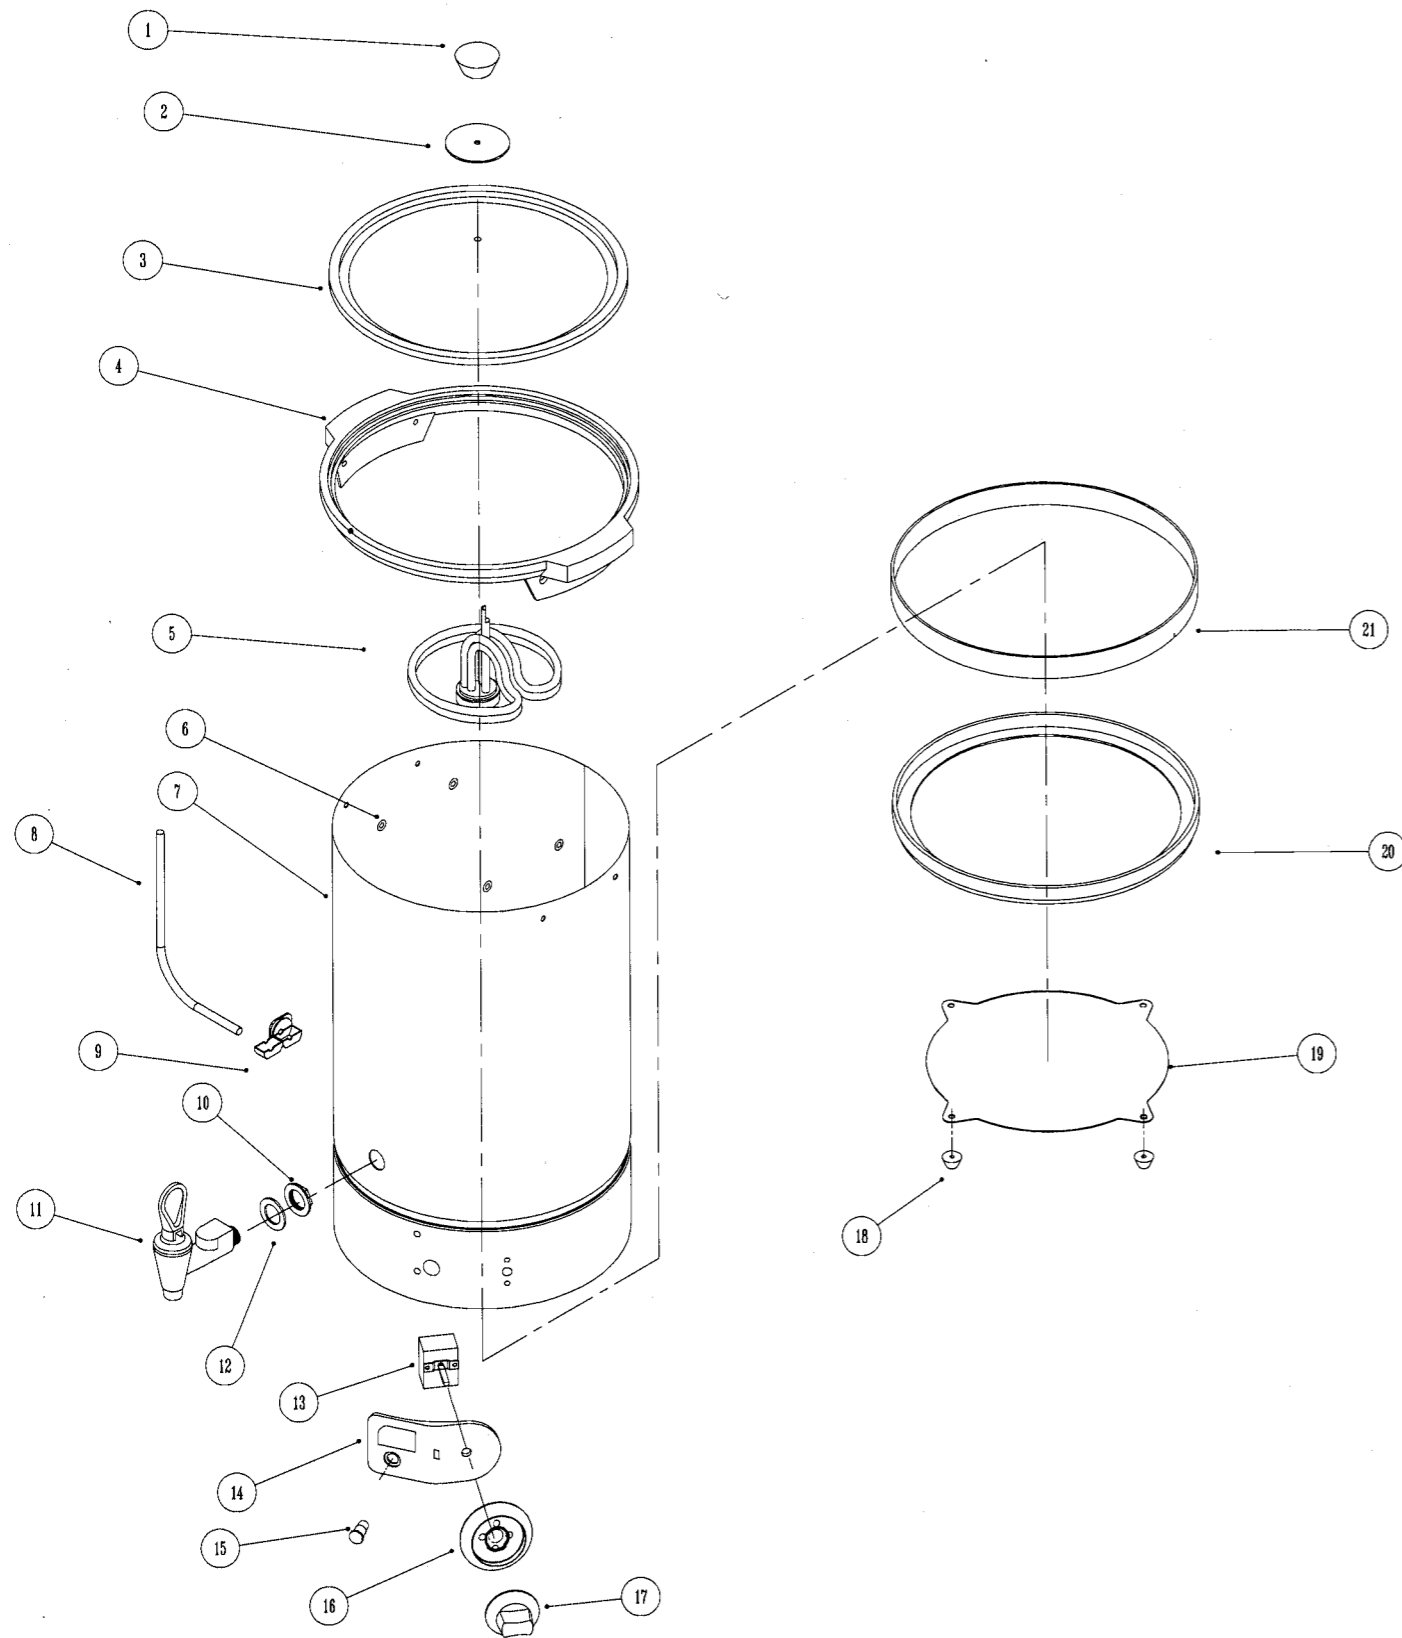

URB0012 / URB0016 / URB0020 / URB0030

URB0012 / URB0016 / URB0020 / URB0030

STOCK CODE	DESCRIPTION	MAN.PART NUMBER	DRAWING REF
XURS0003	URN SPARES ANVIL - URN TAP	7-DV-LN-1	11
XURS1006	URN SPARES ANVIL - LID KNOB	3-URN-LIDKNOB	1
XURS1008	URN SPARES ANVIL - LID KNOB BASE PLATE	3-URN-F/PLATE	2
XURS1013	URN SPARES ANVIL - LID ROUND (NO KNOB)	82-UC-SS-LID	3
XURS1012	URN SPARES ANVIL - LID FLANGE ROUND	3-URN-LID-FL-RN	4
XURS1009	URN SPARES ANVIL - BOIL DRY ELEMENT	5-2700W-BMA0001	5
XURS1017	URN SPARES ANVIL - PLASTIC HANDLE WASHER	16-M6-FW-NY	6
XPCB0002	POWER CORD WITH PLUG-BLACK 16A (1.5m)	2-PC-CE-DR	8
XTSA0010	TOASTER ANVIL (TSA1009) - CABLE CLAMP	3-CG-1.5	9
XURS0010	URN SPARES ANVIL - TAP FIBRE WASHER	3-DV-FW	12
XBMA0001	BAIN MARIE/URN ANVIL - ENERGY REGULATOR NEW NEW	1-ER-URS0012	13
XURS1015	URN SPARES ANVIL - FACIA PANEL	4-URN-CP	14
XURS1004	URN SPARES ANVIL - PILOT LIGHT	1-PL-GP	15
XKNB0027	CONTROL PANEL BEZEL AXIS ENERGY REGULATOR SCALE 0-6	3-CPB-BMA0001	16
XKNB0001	CONTROL KNOB [AXIS] - RED	3-CK-AXIS	17
XTSA1015	TOASTER ANVIL (TSA1009) - RUBBER FOOT	3-S-RDS	18
XURS1022	ANVIL URN-SOLID SILICONE URN SEAL	3-URN-SEAL	21