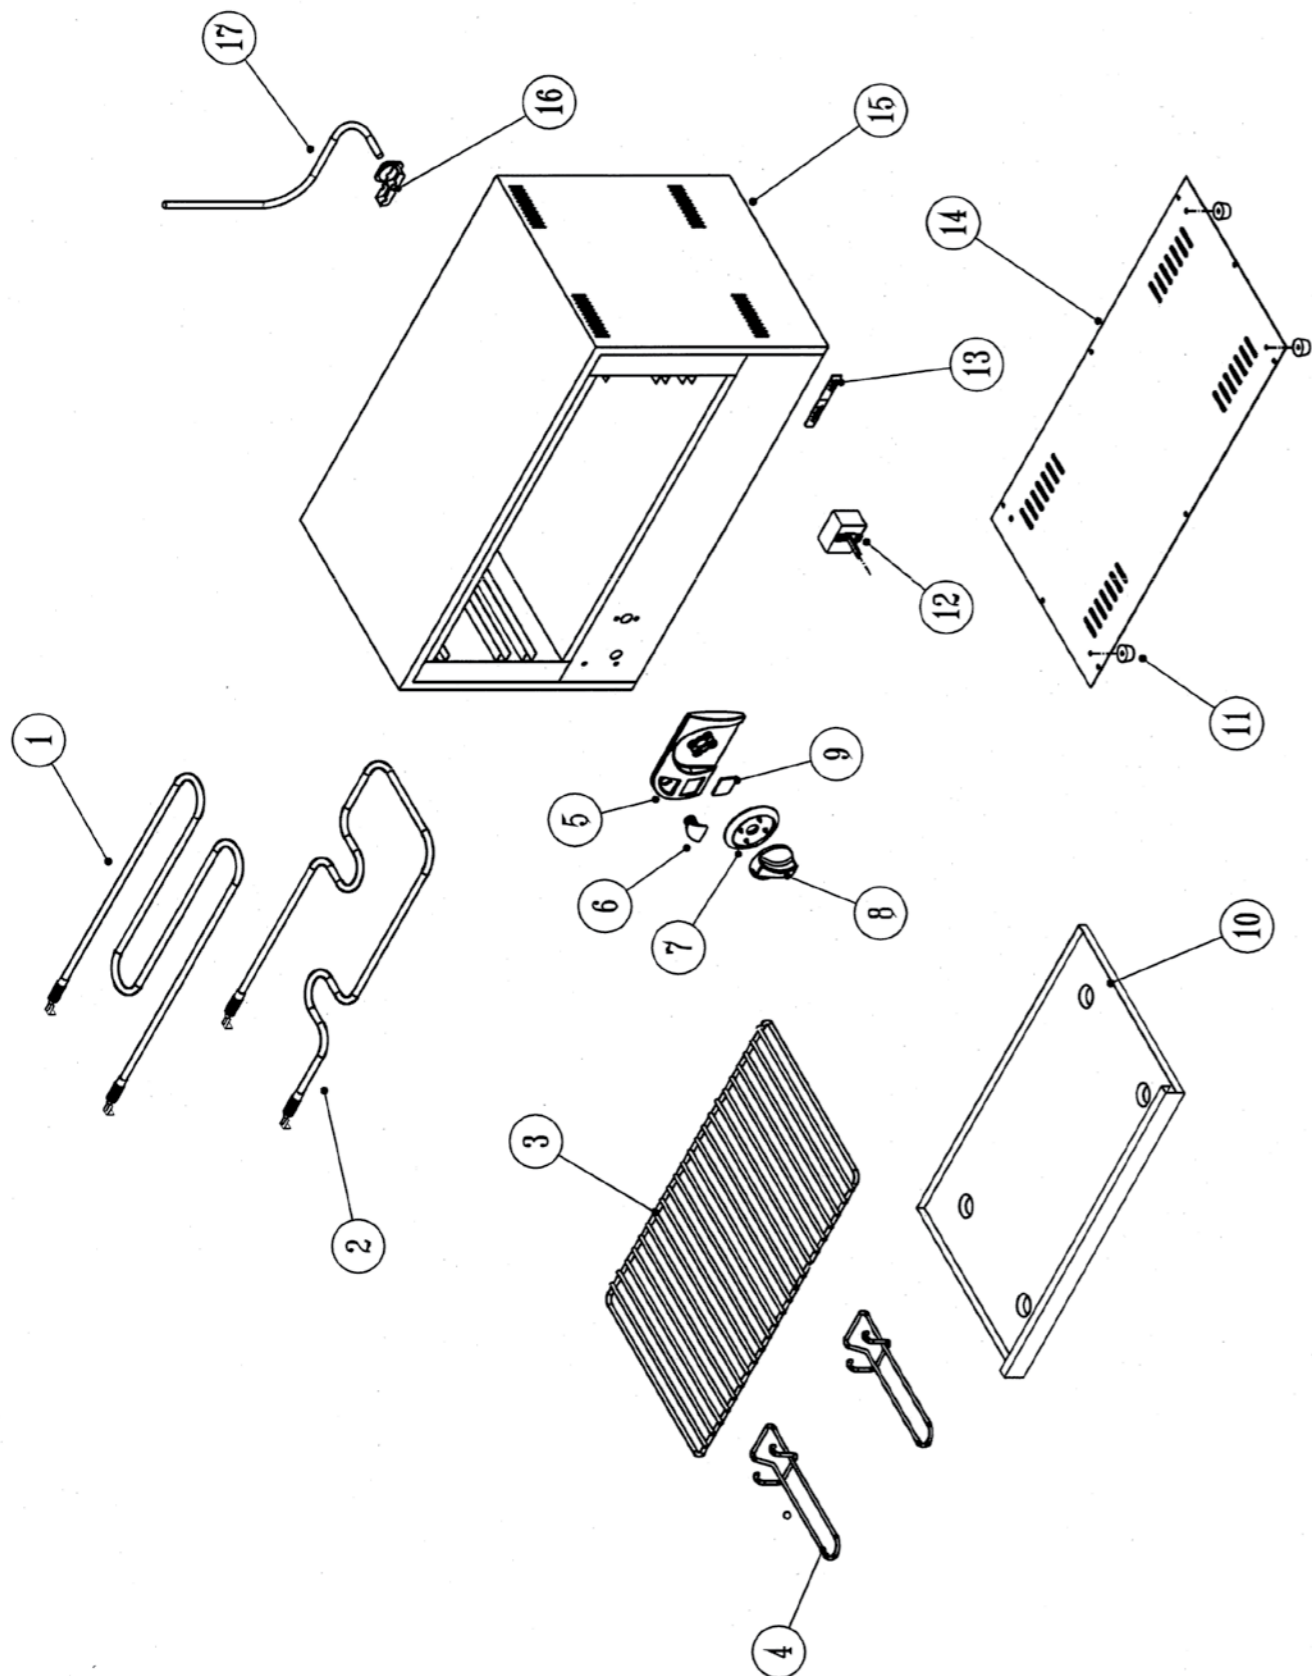

SAA0005

SAA0005

STOCK CODE	DESCRIPTION	MAN.PART NUMBER	DRAWING REF
XSAA2003	TOP ELEMENT - SAA0005	5-1800W-SAA0005	1
XSAA2002	BOTTOM ELEMENT SAA0005	5-1200W-SAA0005	2
XSAA0008	SALAMANDER ANVIL (SAA0004/5) - SHELF	10-SHE-SAA004-1	3
XSAA1001	SALAMANDER HANDLE FOR SAA0003	10-HAN-SAA0001-1	4
XKNB0010	CONTROL PANEL FASICA AXIS	3-CPF-AXIS	5
XKNB0035	PILOT LIGHT RED 230V	1-PL-BMA0001	6
XKNB0027	CONTROL PANEL BEZEL AXIS ENERGY REGULATOR SCALE 0-6	3-CPB-BMA0001	7
XKNB0001	CONTROL KNOB [AXIS] - RED	3-CK-AXIS	8
XKNB0039	CONTROL PANEL INSERT THERMOSTAT/ENERGY REGULATOR	4-CPI-TEMP	9
XSAA0007	SALAMANDER ANVIL (ALL) - S/STEEL TRAY	82-SAC-SS-CRBTR	10
XFFA2001	ANVIL FRYER [ALL] - RUBBER FEET LRG	3-L-RDS	11
XBMA0001	BAIN MARIE/URN ANVIL - ENERGY REGULATOR NEW NEW	1-ER-URS0012	12
XKNB0006	DOMED LOGO LARGE AXIS	4-DL-L-AXIS	13
XTSA0010	TOASTER ANVIL (TSA1009) - CABLE CLAMP	3-CG-1.5	16
XPMA0017	CREPE MACHINE - POWER CORD	2-PC-CE-CP	17