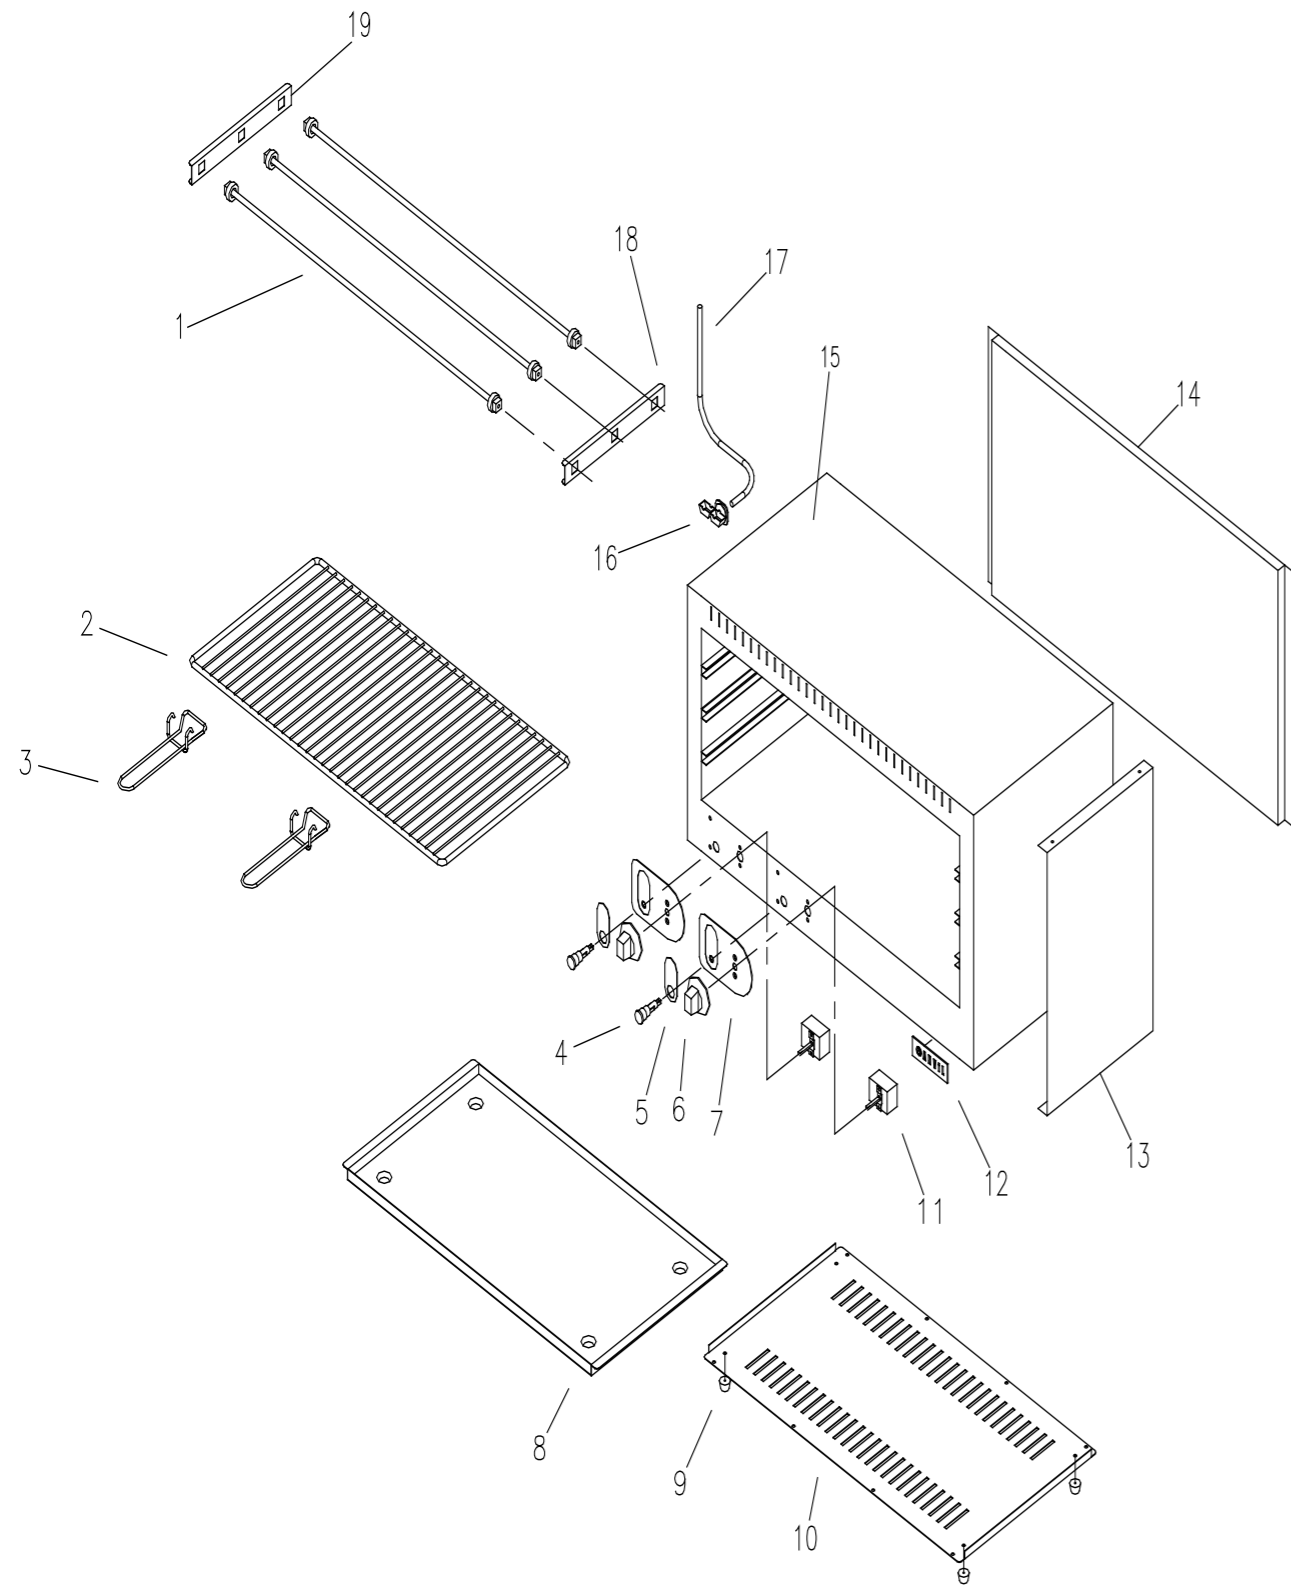

SAA0001

SAA0001

STOCK CODE	DESCRIPTION	MAN.PART NUMBER	DRAWING REF
XSAA0001	SALAMANDER ANVIL (QUARTZ) - ELEMENT/TUBE	5-SALAM-QZ	1
XSAA0006	SALAMANDER ANVIL (SAA0001/2/3) - GRID	10-SHE-SAA001-1	2
XSAA1001	SALAMANDER HANDLE FOR SAA0003	10-HAN-SAA0001-1	3
XFFA0002	ANVIL FRYER - PILOT LIGHT	1-PL-GP	4
XSAA0004	SALAMANDER ANVIL - KNOB FOR E\REGULATOR	3-ER-KNOB	6
XBMA0001	BAIN MARIE/URN ANVIL - ENERGY REGULATOR NEW NEW	1-ER-URS0012	11