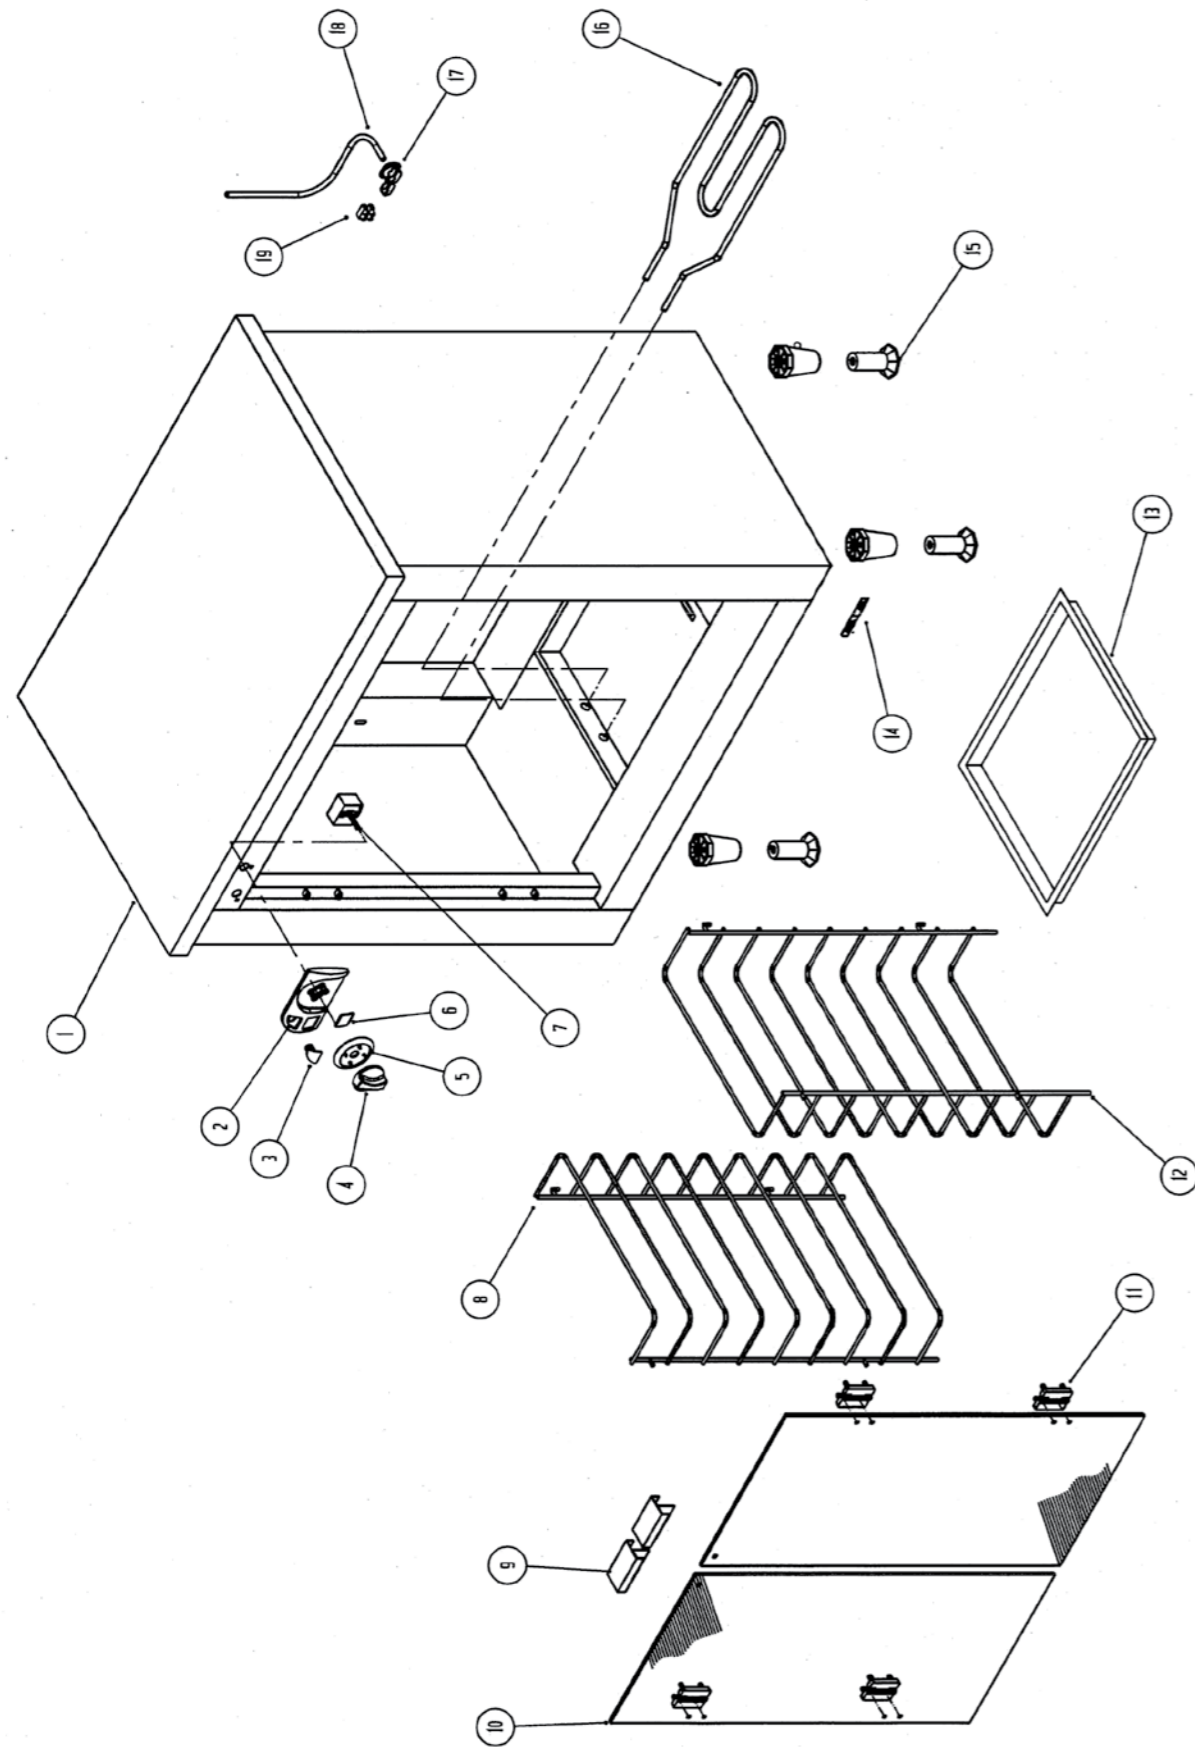

POA0001

POA0001

STOCK CODE	DESCRIPTION	MAN.PART NUMBER	DRAWING REF
XKNB0013	CONTROL PANEL FASICA PROVER OVEN	4-CPF-POA0001	2
XKNB0002	CONTROL KNOB APEX (SILVER)	3-CK-APEX	4
XKNB0026	CONTROL PANEL BEZEL APEX ENERGY THERMOSTAT SCALE 30-110c	3-CPBA-POA0001	5
XBCJ0005	COOKER B\QUIP [JNR] - COOK THERMOSTAT	1-EGO-50	7
XPOA0006	PROVER ANVIL NEW SHELF RUNNER - LEFT	10-SR-POA1-L-1	8
XPOA0002	PROVER OVEN ANVIL - GLASS DOOR	10-GLA-POA0001	10
XPMK4031	POPCORN MACHINE 16OZ - DOOR HINGE	7-HINGE-CGA0008	11
XPOA0019	PROVER OVEN - DRIP TRAY	82-PO-SS-DTRAY	13
XFFA9006	SINGLE GAS FRYER (CE) - ADJUSTABLE FOOT	7-FOOT-FTA7016	15
XSCB0005	SMOKER B\QUIP [600] - SMOKING ELEMENT	5-750W-SMOKER	16
XTSA0010	TOASTER ANVIL (TSA1009) - CABLE CLAMP	3-CG-1.5	17
XPMA0017	CREPE MACHINE - POWER CORD	2-PC-CE-CP	18
XFFA0006	ANVIL FRYER - CONNECTING BLOCK	3-FF-CB	19