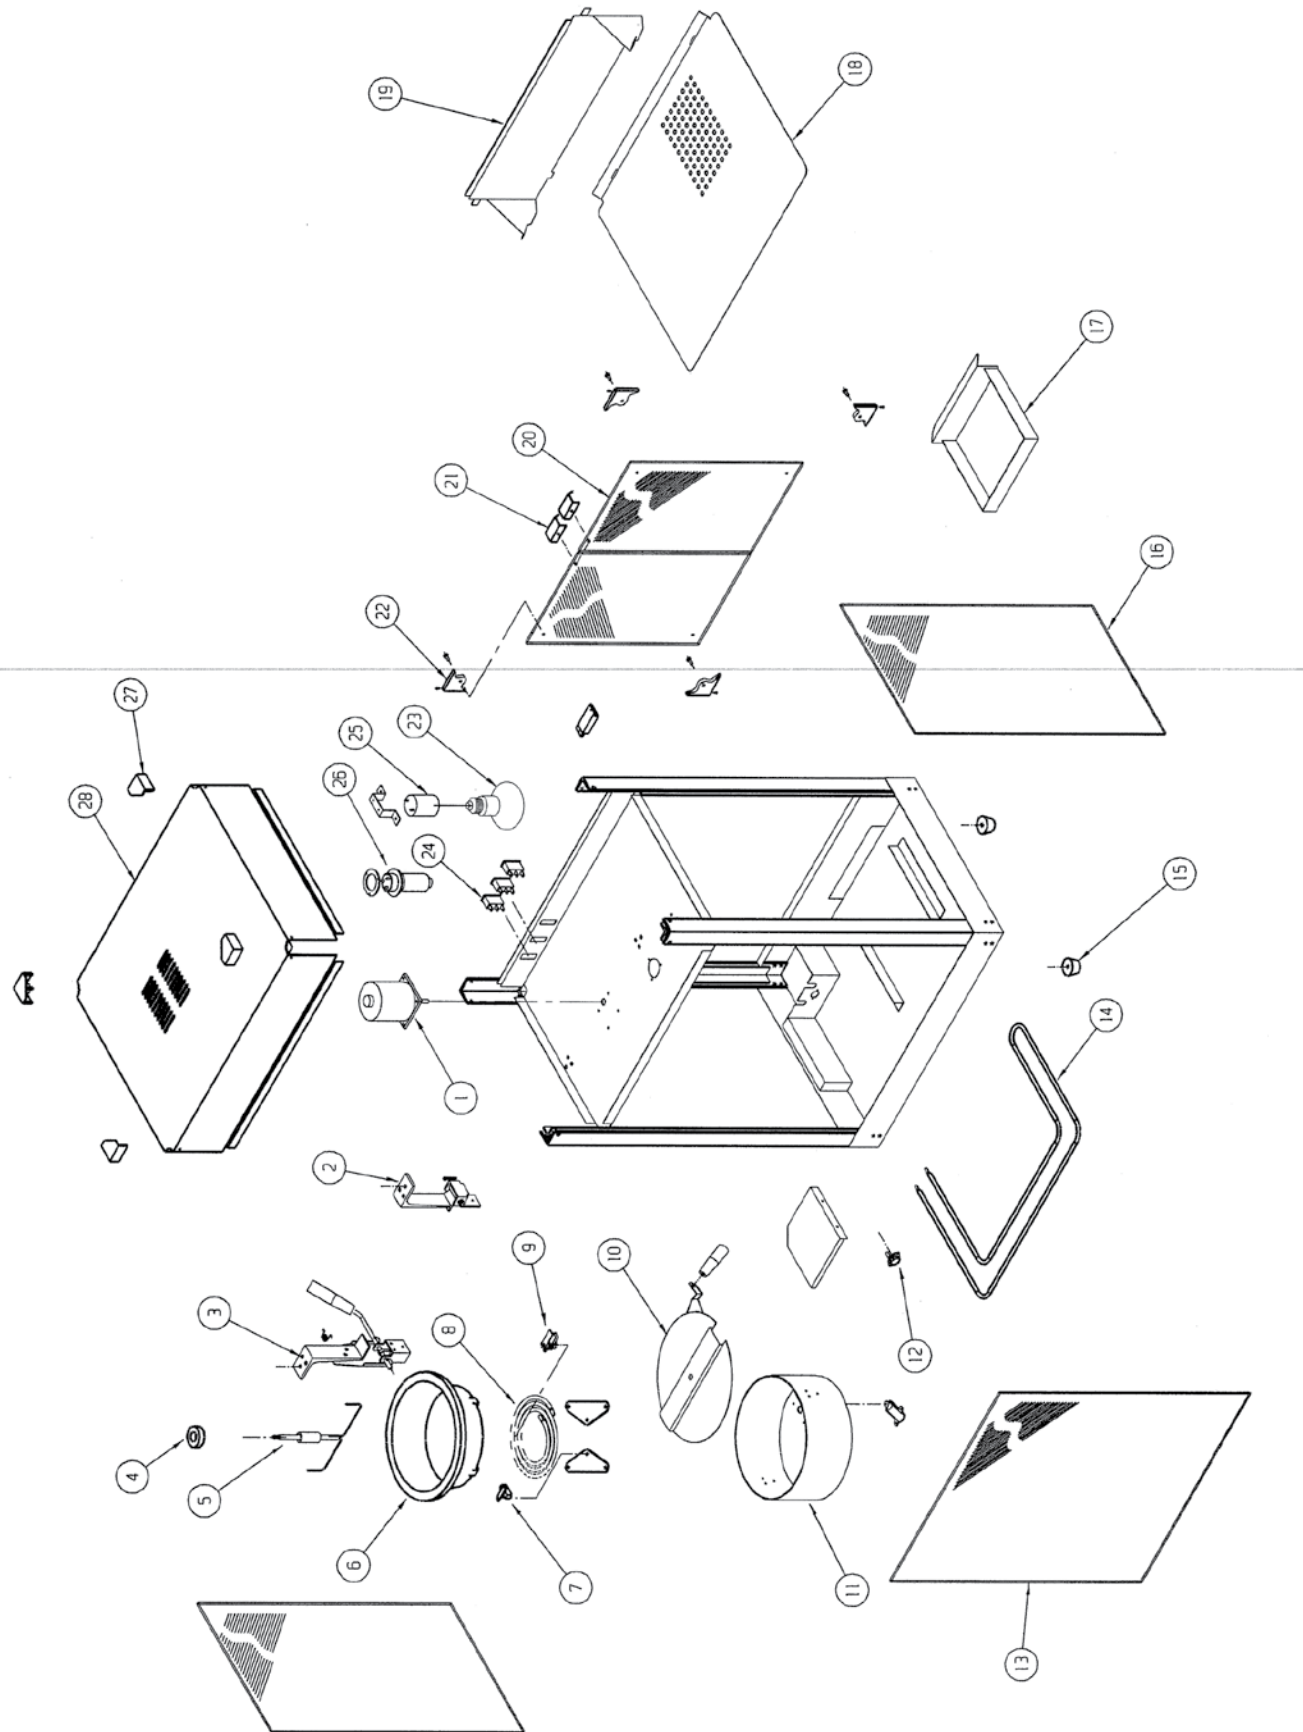

PMK0001

PMK0001

STOCK CODE	DESCRIPTION	MAN.PART NUMBER	DRAWING REF
XPMK4040	ANVIL POPCORN M/C (PMK0001R01)STIRRER MOTOR	1-MOT-PMK0001A	1
XPMK4041	ANVIL POPCORN MACHINE(PMK0001R01)RIGHT HINGE	7-HINGE-PMK001R	2
XPMK4042	ANVIL POPCORN MACHINE(PMK0001R01)LEFT HINGE	7-HINGE-PMK001L	3
XPMK4044	ANVIL POPCORN MACHINE(PMK0001R01)STIRRER ASSY	7-SA-PMK0001	5
XPMK4011	POPCORN MACHINE 16OZ - THERMAL FUSE	1-THER-PMK001-2	7
XPMK3004	POPCORN MACHINE ANVIL-KETTLE ELEMENT - 6MM THICK	5-1200W-PMK0001	8
XPMK3005	POPCORN MACHINE ANV-KETTLE THERMOSTAT(318 degr)	1-THER-PMK001-3	9
XPMK3006	POPCORN MACHINE ANV-KETTLE SAFETY CUTOUT	1-THER-PMK001-1	12
XPMK3015	POPCORN MACHINE ANVIL-FRONT GLASS TEMPER	10-GLA-PMK001-F	13
XPMK3001	POPCORN MACHINE ANVIL-INT. HEAT ELEMENT	5-200W-PMK0001	14
XPWK1045	PIE WARMER (PWK0002/4/5) - RUBBER FOOT	3-RUBBER-FOOT	15
XPMK4051	ANVIL POPCORN MACHINE(PMK0001R01)SIDE GLASS TEMPERD	10-GLA-PMK01A-S	16
XPMK4047	ANVIL POPCORN MACHINE(PMK0001R01)SERVING HATCH	81-PMK-SS-SHTAC	19
XPMK3012	POPCORN MACHINE ANVIL-PERSPEX DOOR - 3 HOLES	10-GLA-PMK001-D	20
XPMK4048	ANVIL POPCORN MACHINE(PMK0001R01)DOOR HANDLE	7-DH-PMK001	21
XPMK4045	ANVIL POPCORN MACHINE(PMK0001R01)FRONT DOOR HINGE	7-HINGE-PMK0001A	22
XPMK3013	POPCORN MACHINE ANVIL-WHITE LIGHT BULB	1-LB-PMK0001	23
XPMK4046	ANVIL POPCORN MACHINE(PMK0001R01)ROCKER SWITCH	1-RS-PMK0001A	24
XPMK3022	POPCORN MACHINE - BULB HOLDER	1-LBH-PMK0001	25
XPMK3019	POPCORN MACHINE CONDUIT FOR 230V KETTLE	1-CON-PMK0001	26
XPMK1104	POPCORN MACHINE ANVIL - CORNER RUBBER	3-CORNER-PMK0001	27