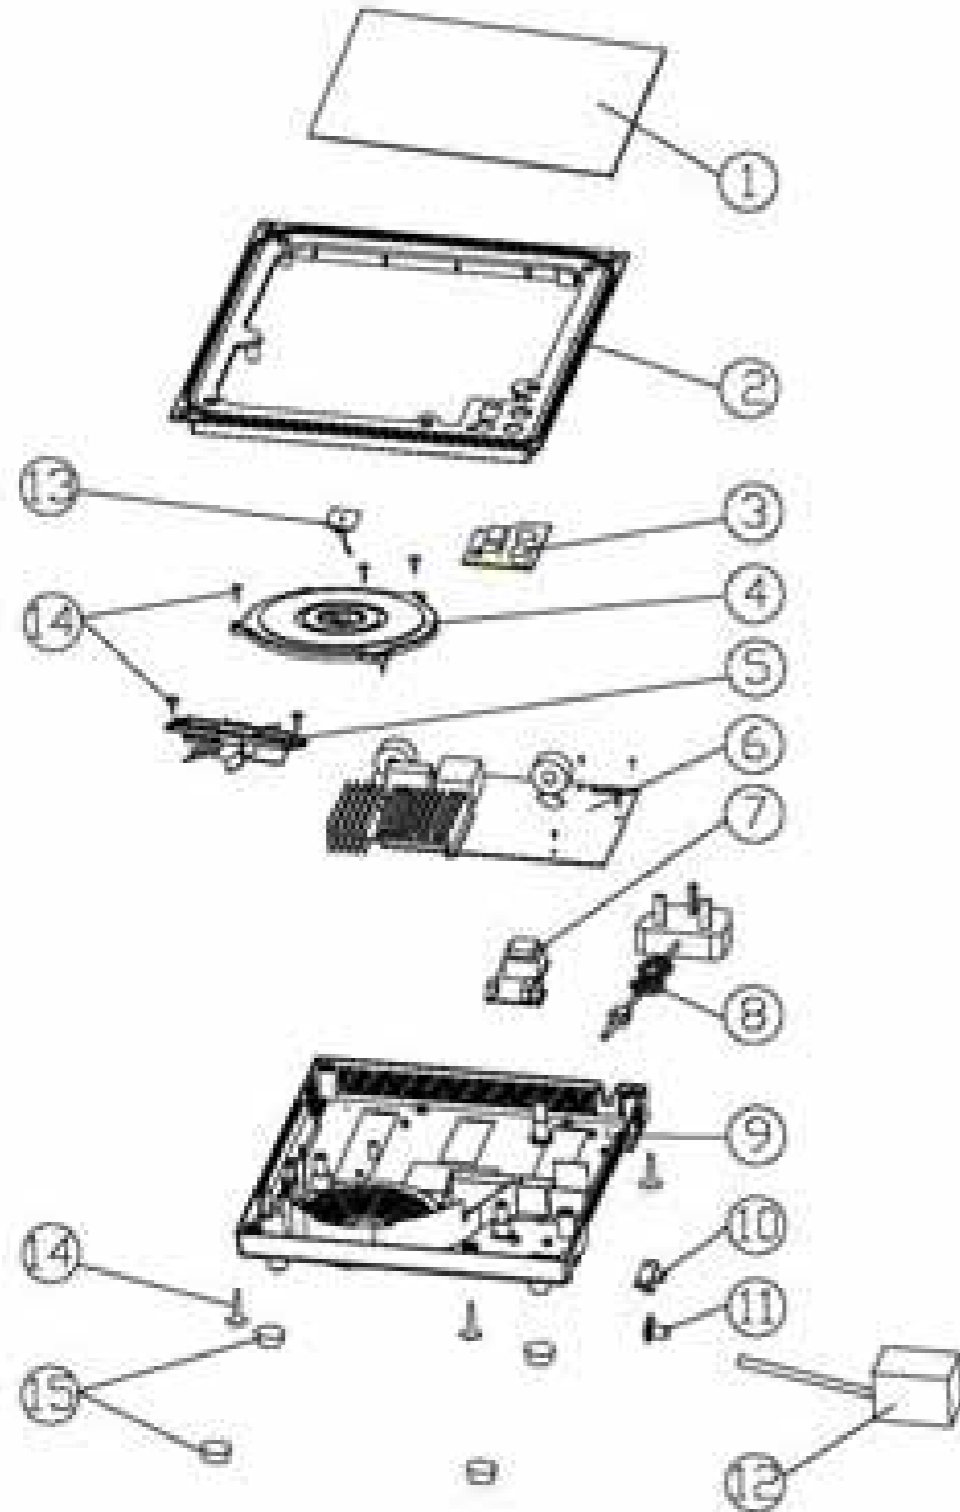

IND0002

IND0002

STOCK CODE	DESCRIPTION	MAN.PART NUMBER / DRAWING REF
XIND0001	INDUCTION WARMER SINGLE - GLASS PLATE (BIG)	1
XIND0002	INDUCTION WARMER SINGLE -PLASTIC UPPER HOUSING	2
XIND0003	INDUCTION WARMER SINGLE - CONTROL BOARD	3
XIND0004	INDUCTION WARMER SINGLE - COIL (SMALL)	4
XIND0005	INDUCTION WARMER SINGLE - FAN	5
XIND0006	INDUCTION WARMER SINGLE - MAIN BOARD	6
XIND0007	INDUCTION WARMER SINGLE - TRANSFORMER CONNECTOR BOARD	7
XIND0008	INDUCTION WARMER SINGLE - POWER CORD	8
XIND0009	INDUCTION WARMER SINGLE -PLASTIC LOWER HOUSING	9
XIND0010	INDUCTION WARMER SINGLE - FIXED FILM	10
XIND0011	INDUCTION WARMER SINGLE - CONNECTOR	11
XIND0012	INDUCTION WARMER SINGLE - CONTROLLER PAD BOX	12
XIND0013	INDUCTION WARMER SINGLE - SENSOR	13
XIND0014	INDUCTION WARMER SINGLE - SCREW	14
XIND0015	INDUCTION WARMER SINGLE - RUBBER FEET	15