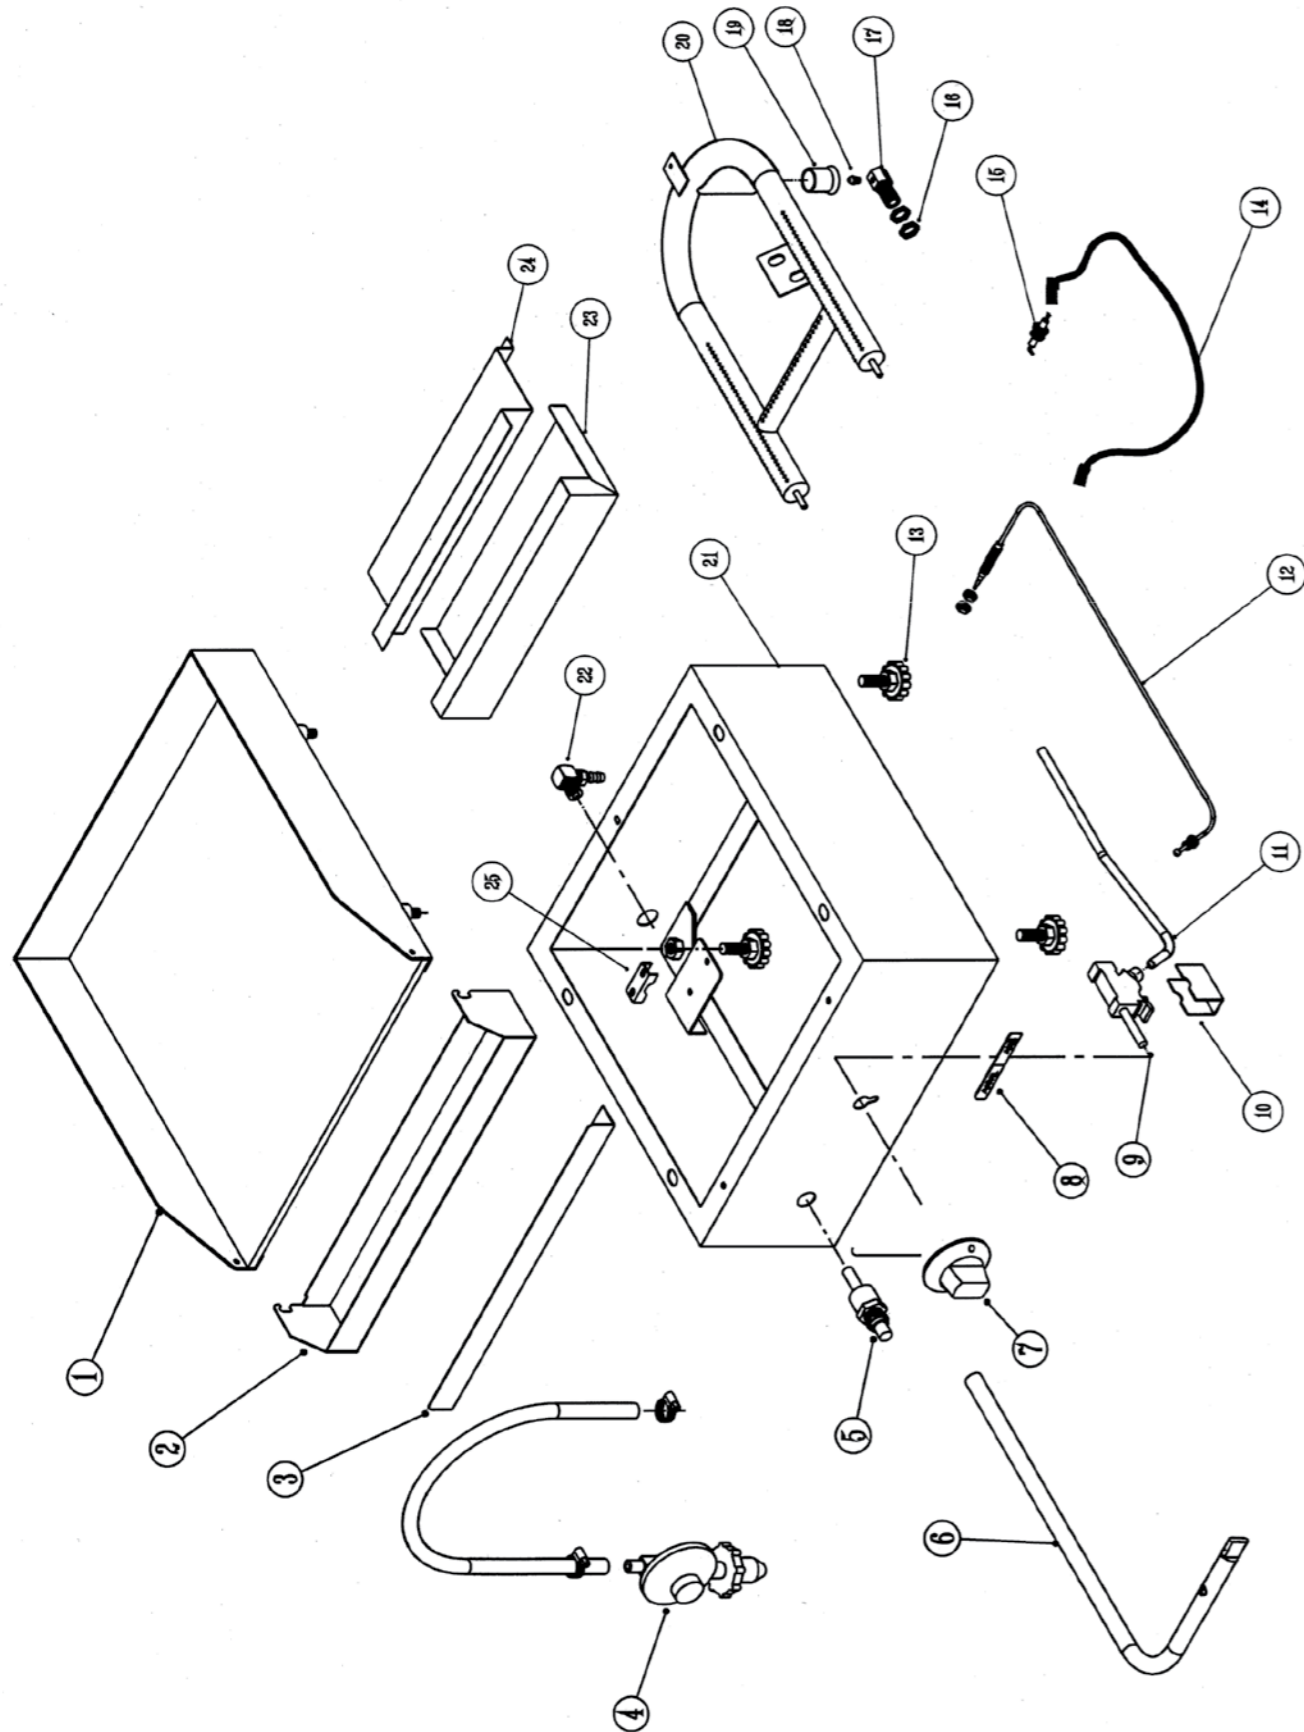

FTA2400

FTA2400

STOCK CODE	DESCRIPTION	MAN.PART NUMBER	DRAWING REF
XFTA3001	FLAT TOP GRILL GAS - DRIP TRAY (400mm)	82-GG4-SS-GDPCHI	2
XFFA2013	ANVIL [GAS] - IGNITION SWITCH	7-GAS-IS	5
XFTA3004	FLAT TOP GRILL GAS - CONROL KNOB	3-KNOB-GAS-GRIL	7
XKNB0006	DOMED LOGO LARGE AXIS	4-DL-L-AXIS	8
XFTA3003	FLAT TOP GRILL GAS - CONTROL VALVE	7-SOUR-VALVE	9
XFFA2009	ANVIL FRYER [GAS] - THERMOCOUPLE	7-THERMO-COUPLE	12
XFTA1002	FLAT TOP ANVIL - ADJUSTABLE FEET	3-ADJ-PF	13
XFFA2014	ANVIL [GAS] - SILICON WIRE	7-GAS-IS-WIRE	14
XFFA2012	ANVIL [GAS] - SPARK PLUG	7-GAS-SP	15
XFTA5001	FLAT TOP GRILL GAS - JET	7-JET-GRILL	18
XFTA3005	FLAT TOP GRILL GAS - BURNER	7-GAS-BURNER	20
XFFA2022	GAS FRYER BRASS CONNECTOR	7-REG-ADP	22