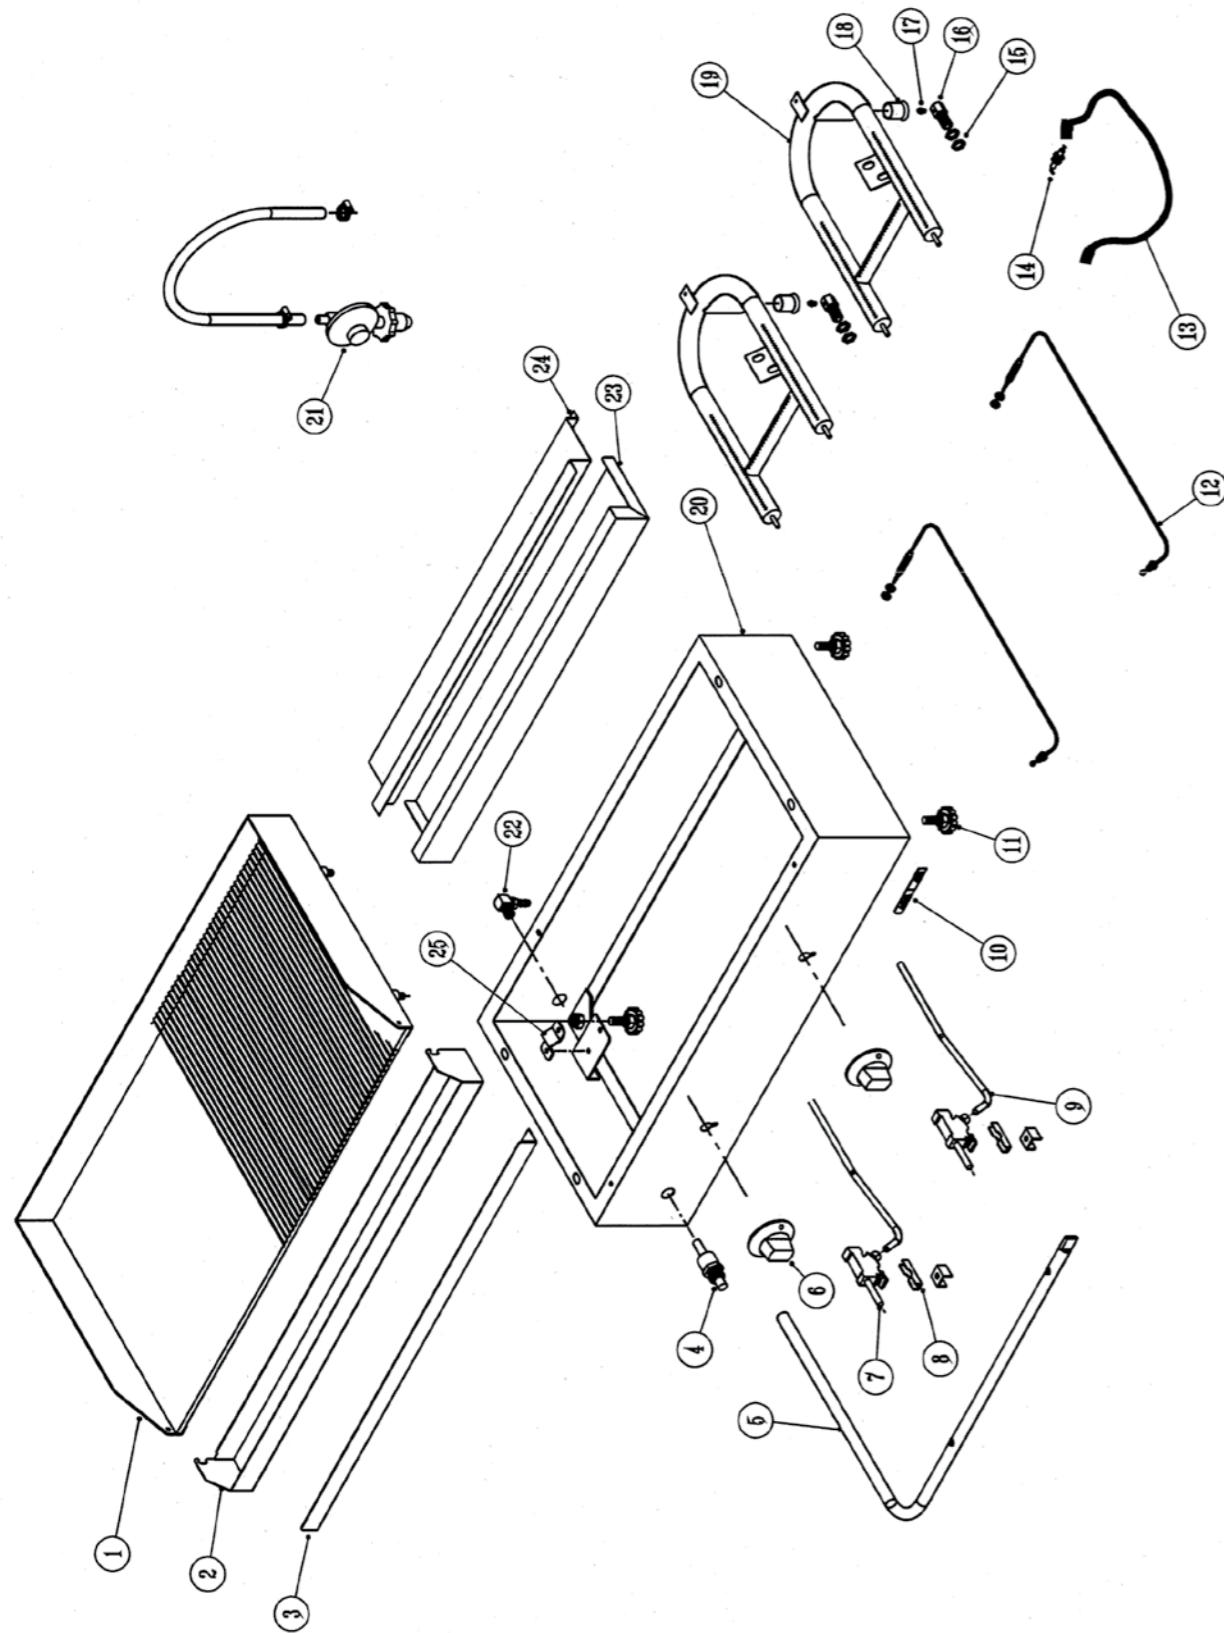

FTA1750

FTA1750

STOCK CODE	DESCRIPTION	MAN.PART NUMBER	DRAWING REF
XFTA3002	FLAT TOP GRILL GAS - DRIP TRAY (750mm	82-GG7-SS-GDPCH	2
XFFA2013	ANVIL [GAS] - IGNITION SWITCH	7-GAS-IS	4
XFTA3004	FLAT TOP GRILL GAS - CONROL KNOB	3-KNOB-GRILLER	6
XFTA3003	FLAT TOP GRILL GAS - CONTROL VALVE	7-SOUR-VALVE	7
XKNB0006	DOMED LOGO LARGE AXIS	4-DL-L-AXIS	10
XFTA1002	FLAT TOP ANVIL - ADJUSTABLE FEET	3-ADJ-PF	11
XFFA2009	ANVIL FRYER [GAS] - THERMOCOUPLE	7-THERMO-COUPLE	12
XFFA2014	ANVIL [GAS] - SILICON WIRE	7-GAS-IS-WIRE	13
XFFA2012	ANVIL [GAS] - SPARK PLUG	7-GAS-SP	14
XFTA5001	FLAT TOP GRILL GAS - JET	7-JET-GRILL	17
XFTA3005	FLAT TOP GRILL GAS - BURNER	7-GAS-BURNER	19
XFFA2022	GAS FRYER BRASS CONNECTOR	7-REG-ADP	22