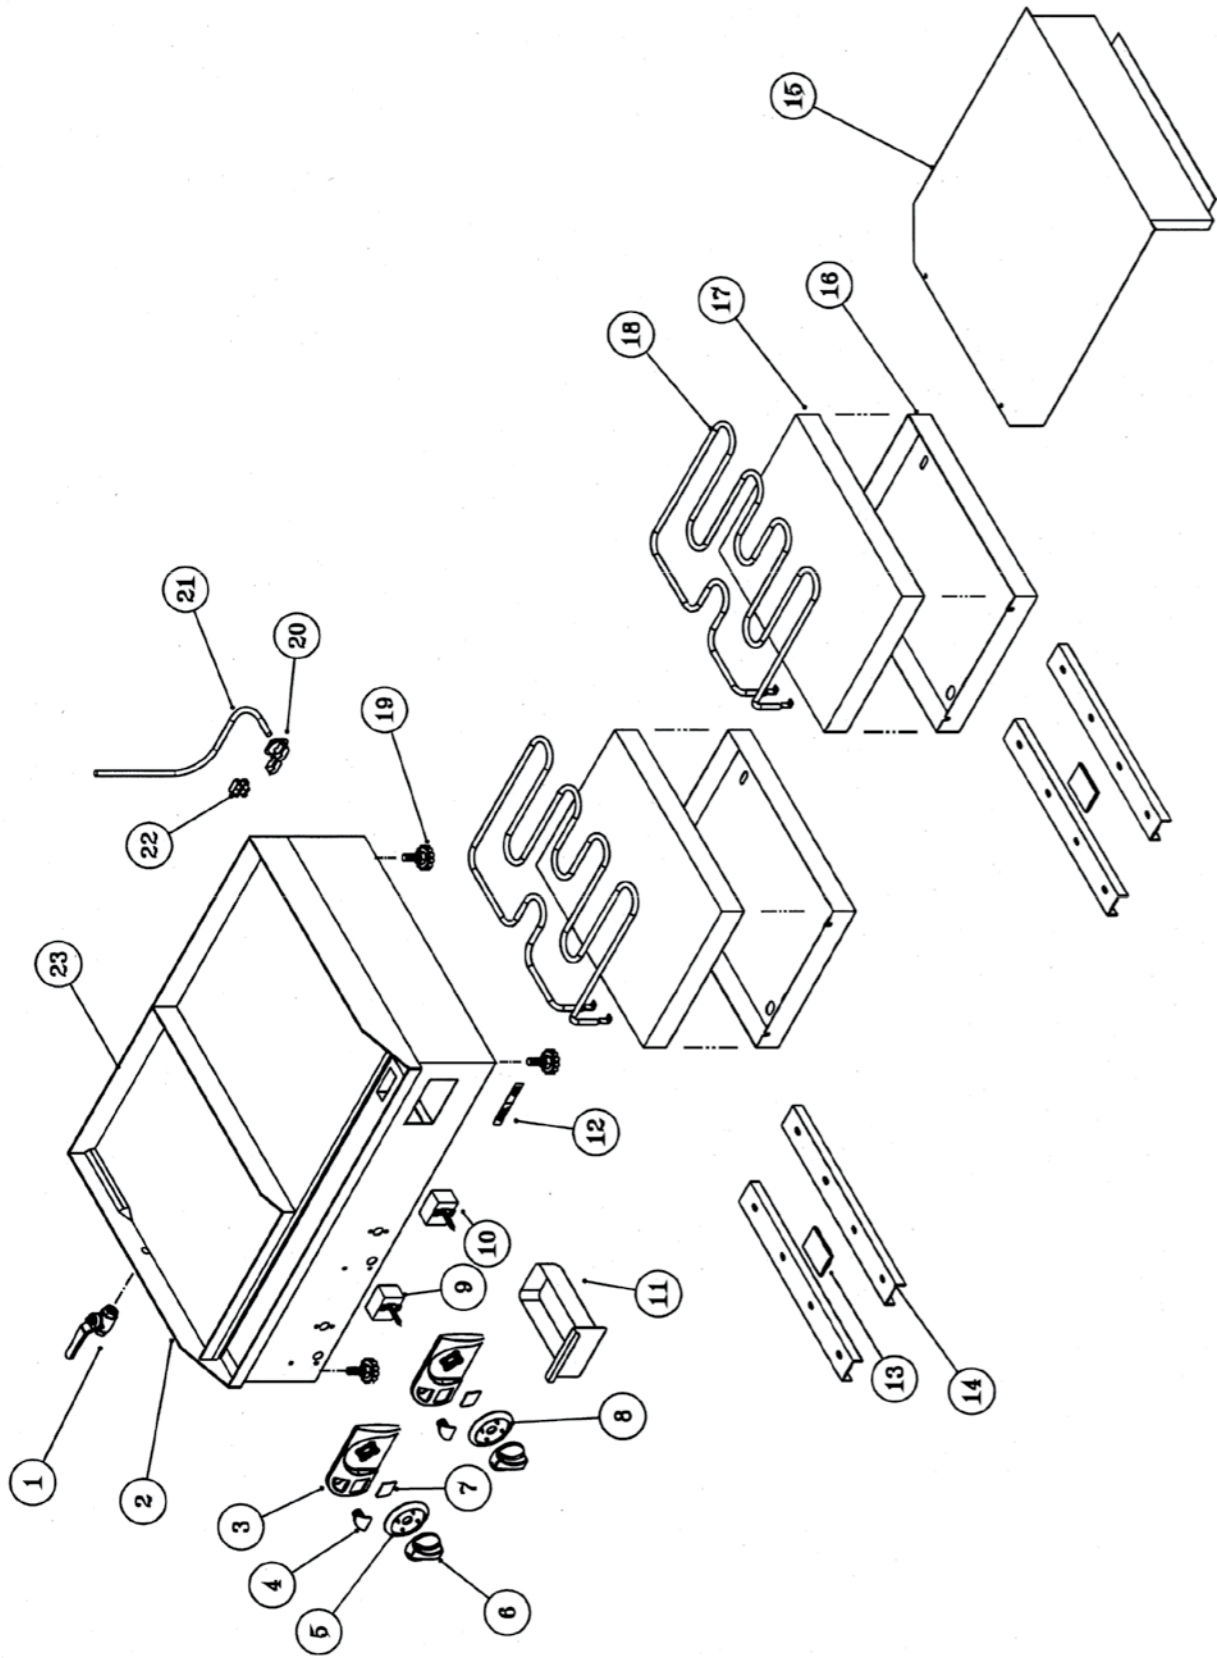

FTA1600

FTA1600

STOCK CODE	DESCRIPTION	MAN.PART NUMBER	DRAWING REF
XFTA2003	FLAT TOP EGG+BACON - BORE VALVE	7-B/VALVE-1/4	1
XKNB0010	CONTROL PANEL FASICA AXIS	3-CPF-AXIS	3
XKNB0035	PILOT LIGHT RED 230V	1-PL-BMA0001	4
XKNB0029	CONTROL PANEL BEZEL AXIS THERMOSTAT SCALE 0-200C	3-CPB-FFA0001	5
XKNB0001	CONTROL KNOB [AXIS] - RED	3-CK-AXIS	6
XKNB0039	CONTROL PANEL INSERT THERMOSTAT/ENERGY REGULATOR	4-CPI-TEMP	7
XKNB0030	CONTROL PANEL BEZEL AXIS THERMOSTAT SCALE 50-300C	3-CPB-FTA0400	8
XFFA0005	ANVIL FRYER - THERMOSTAT	1-THERMO-FF-UL	9
XTSA1001	TOASTER ANVIL (TSA1009) - THERMOSTAT	1-EGO-150	10
XFTA0006	FLAT TOP ANVIL - FAT TRAY	82-EGC-SS-THAND	11
XKNB0006	DOMED LOGO LARGE AXIS	4-DL-L-AXIS	12
XFTA0001	FLAT TOP ANVIL - ELEMENT 1500W (600mm)	5-1500W-GRILLER	18
XFTA1002	FLAT TOP ANVIL - ADJUSTABLE FEET	3-ADJ-PF	19
XTSA0010	TOASTER ANVIL (TSA1009) - CABLE CLAMP	3-CG-1.5	20
XPCMA0017	CREPE MACHINE - POWER CORD	2-PC-CE-CP	21
XFFA0006	ANVIL FRYER - CONNECTING BLOCK	3-FF-CB	22