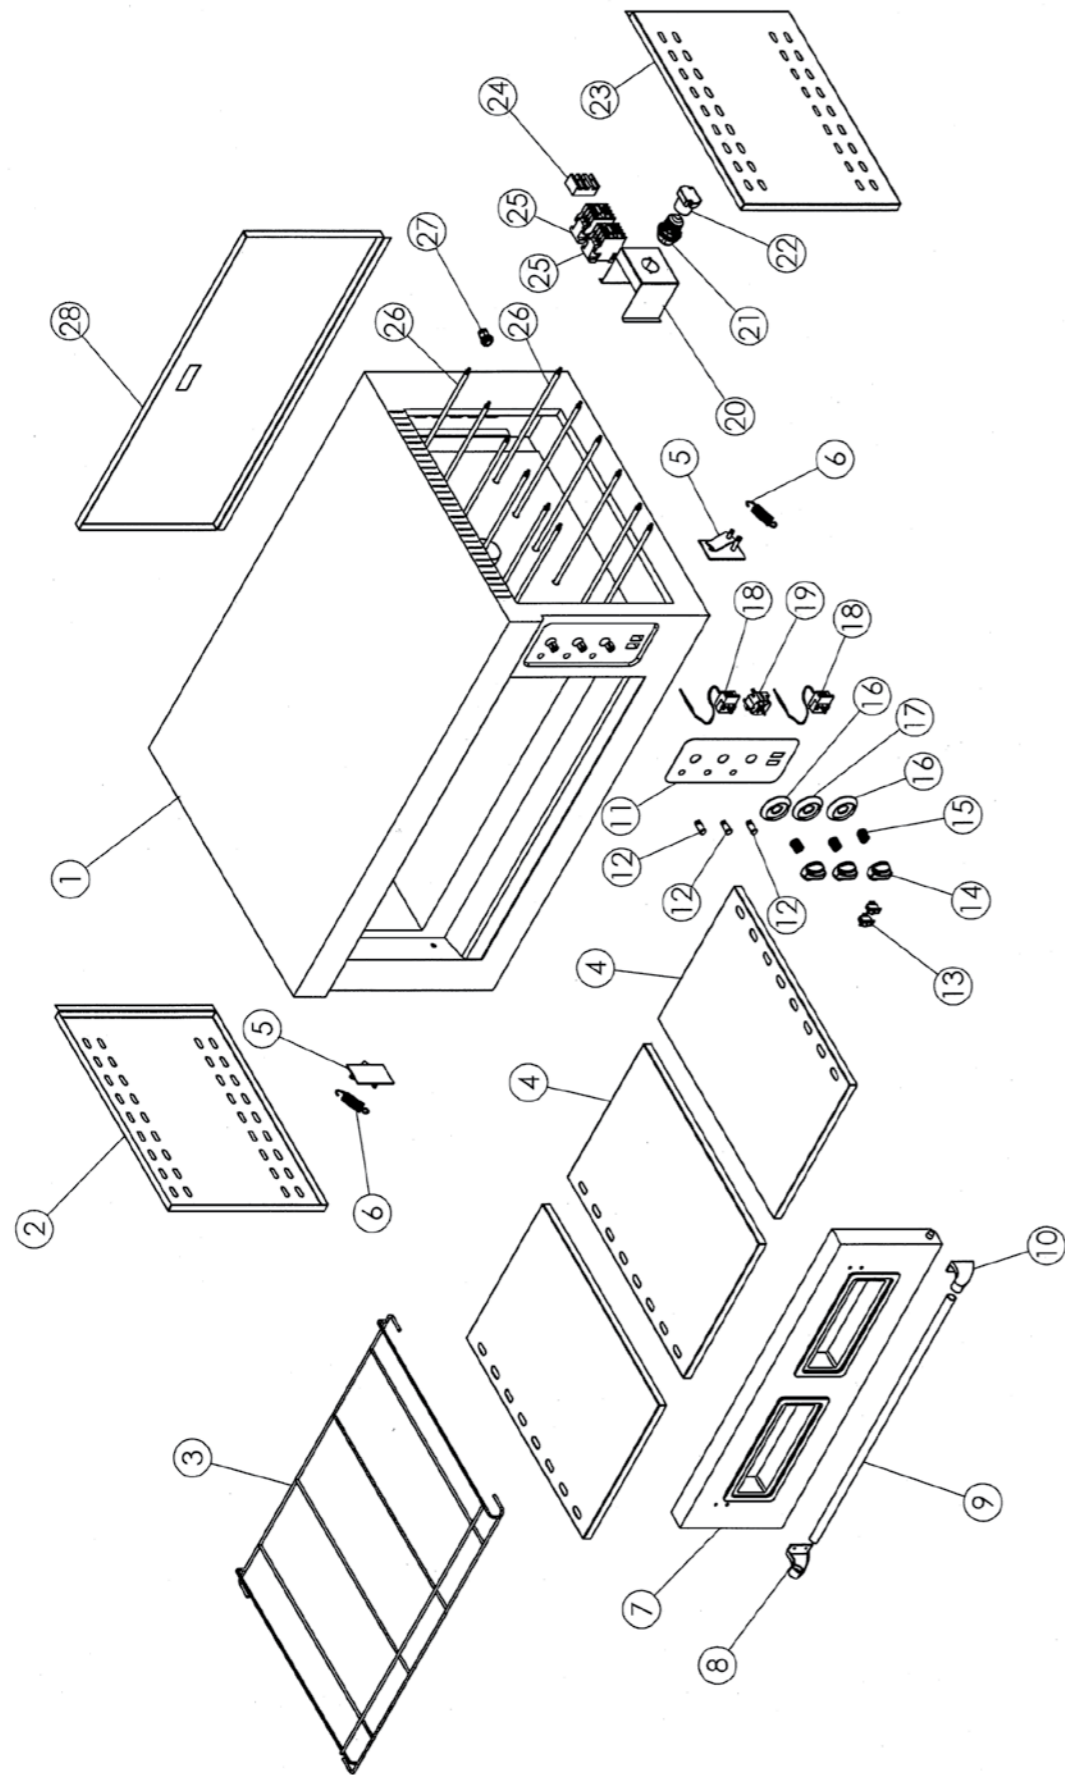

DOA1001

DOA1001

STOCK CODE	DESCRIPTION	MAN.PART NUMBER	DRAWING REF
XDOA0016	DECK OVEN DOOR SPRING - SHORT	7-SPRING-DOA1A	6
XDOA0003	DECK OVEN PILOT LIGHT	1-PL-GP	12
XWMW1002	WRAPMASTER MAINS ROCKER SWITCH (2-PIN)	1-RS-NI	13
XKNB0002	CONTROL KNOB APEX(SILVER)	3-CK-APEX	14
XKNB0018	APEX CONTROL KNOB SPRING	7-KS-APEX	15
XKNB0024	CONTROL PANEL BEZEL APEX 120 MINUTE SCALE 0-120MIN	3-CPBA-120MIN	16
XKNB0025	CONTROL PANEL BEZEL APEX THERMOSTAT SCALE 50-300	3-CPBA-COA1005	17
XDOA0004	DECK OVEN THERMOSTAT	1-EGO-150	18
XCOA6005	CONVECTION OVEN ANVIL-TIMER (120 MIN)	1-2HR-TIMER	19
XPOK1034	PIZZA OVEN DIGITAL - CERAMIC CONNECTOR BLOCK	3-CB-POA2001	24
XDOA0008	DECK OVEN 32 AMP 240V CONTACTOR	1-220V-CONT-32A	25
XCOA8089	CONV OVEN GAS 4 & 6 BURNER - HANDLE TERMINALS NEW	3-DH-COA1001	8/10