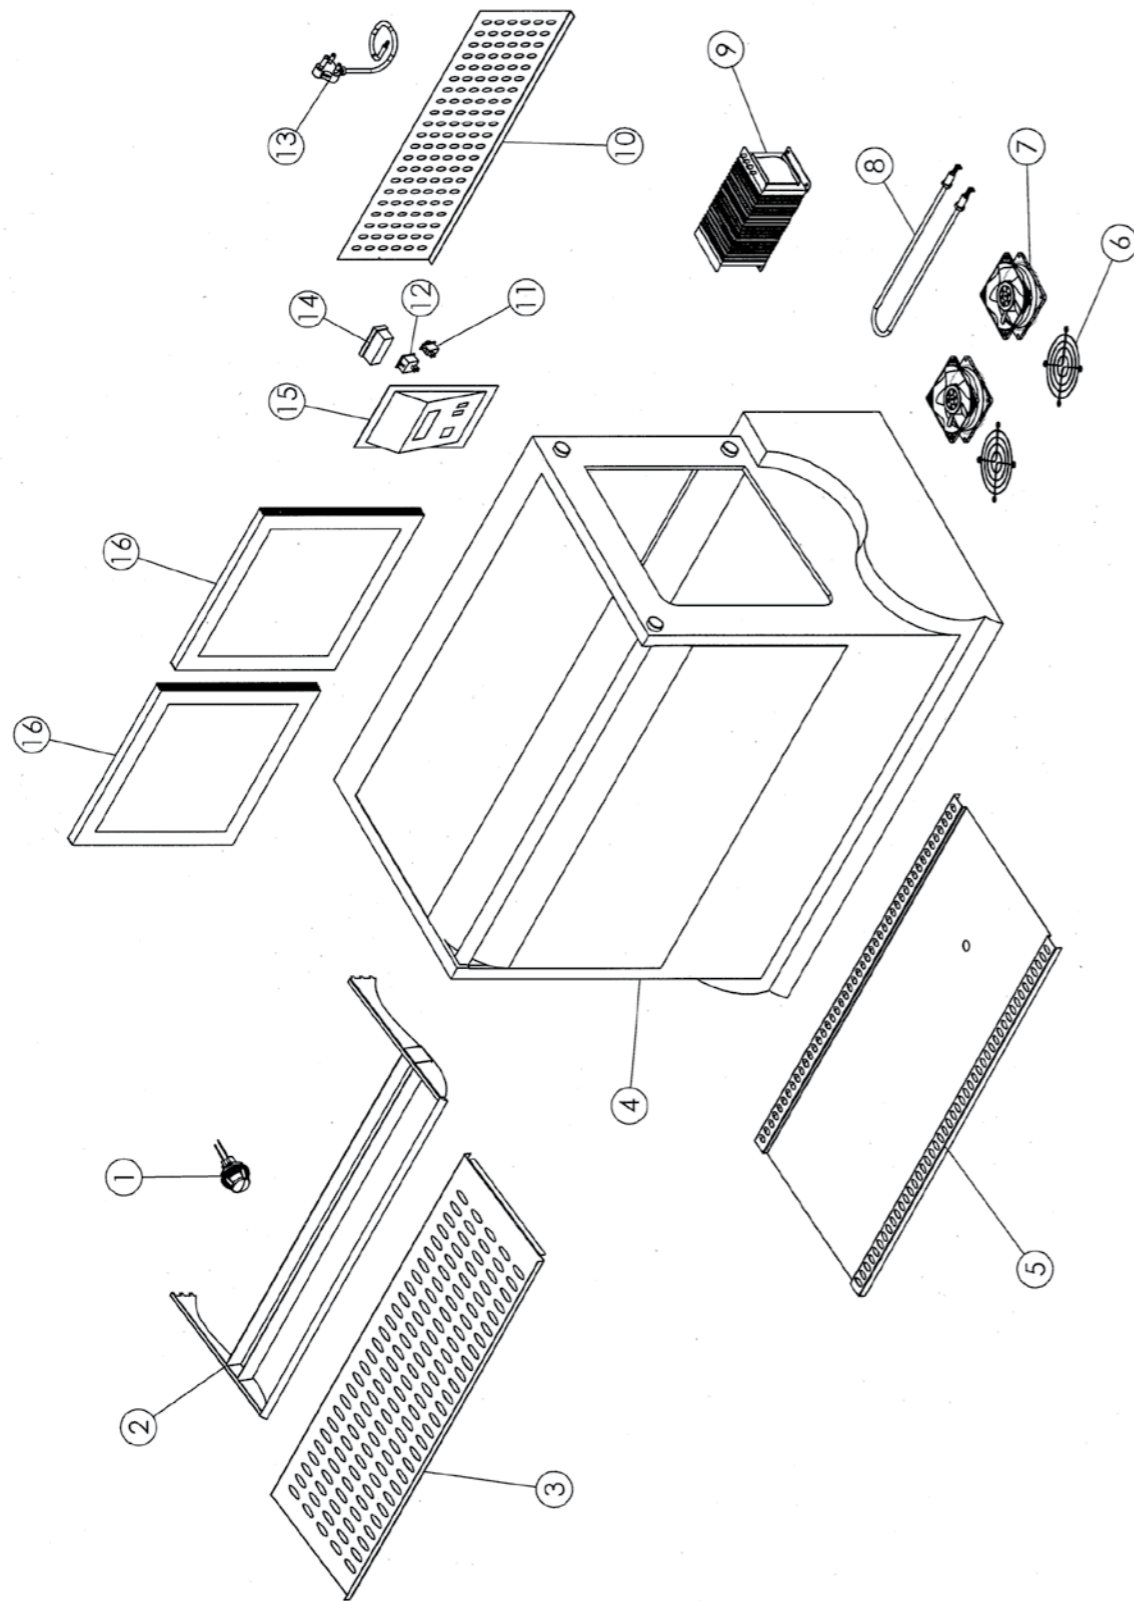

DHC4900 / DHC4200 / DHC4500

DHC4900 / DHC4200 / DHC4500

STOCK CODE	DESCRIPTION	MAN.PART NUMBER	DRAWING REF
XDHC1000	DISPLAY CABINET - HALOGEN GLOBE	1206010007	1
XDHC1001	DISPLAY CABINET - SHELF BRACKET - FOR DHC4900	2220030016	2
XDHC1004	DISPLAY CABINET - TOP SHELF - FOR DHC4900	1220010013	3
XDHC1010	DISPLAY CABINET - FAN	1204030004	7
XDHC1011	DISPLAY CABINET - ELEMENT	1206020001	8
XDHC1014	DISPLAY CABINET - TRANSFORMER - FOR DHC4900		9
XDHC1017	DISPLAY CABINET-ROCKER SWITCH (NON ILLUMINATE)	1205020002	11
XDHC1018	DISPLAY CABINET-ROCKER SWITCH (ILLUMINATED)	1205020003	12
XDHC1019	DISPLAY CABINET- CONTROLLER	2220251001	14
XDHC1020	DISPLAY CABINET- CONTROLLER BOARD	1103050036	15
XDFC0081	DISPLAY CABINET-FRONT GLASS 900MM	A220152010	4
XDFC0084	DISPLAY CABINET-SIDE GLASS LH	A220141007	
XDFC0085	DISPLAY CABINET-SIDE GLASS RH	A220141008	
XDFC0086	DISPLAY CABINET- REAR SLIDING GLASS L / R	A220170007	16

XDHC1000	DISPLAY CABINET - HALOGEN GLOBE	1206010007	1
XDHC1002	DISPLAY CABINET - SHELF BRACKET - FOR DHC4200	2220030017	2
XDHC1005	DISPLAY CABINET - TOP SHELF - FOR DHC4200	1220010014	3
XDHC1010	DISPLAY CABINET - FAN	1204030004	7
XDHC1012	DISPLAY CABINET - ELEMENT-FOR DHC4200	1206020001	8
XDHC1015	DISPLAY CABINET - TRANSFORMER - FOR DHC4200		9
XDHC1017	DISPLAY CABINET-ROCKER SWITCH (NON ILLUMINATE)	1205020002	11
XDHC1018	DISPLAY CABINET-ROCKER SWITCH (ILLUMINATED)	1205020003	12
XDHC1019	DISPLAY CABINET- CONTROLLER	2220251001	14
XDHC1020	DISPLAY CABINET- CONTROLLER BOARD	1103050036	15
XDFC0082	DISPLAY CABINET-FRONT GLASS 1200MM	A220152011	4
XDFC0084	DISPLAY CABINET-SIDE GLASS LH	A220141007	
XDFC0085	DISPLAY CABINET-SIDE GLASS RH	A220141008	
XDFC0087	DISPLAY CABINET- REAR SLIDING GLASS L / R	A220170008	16