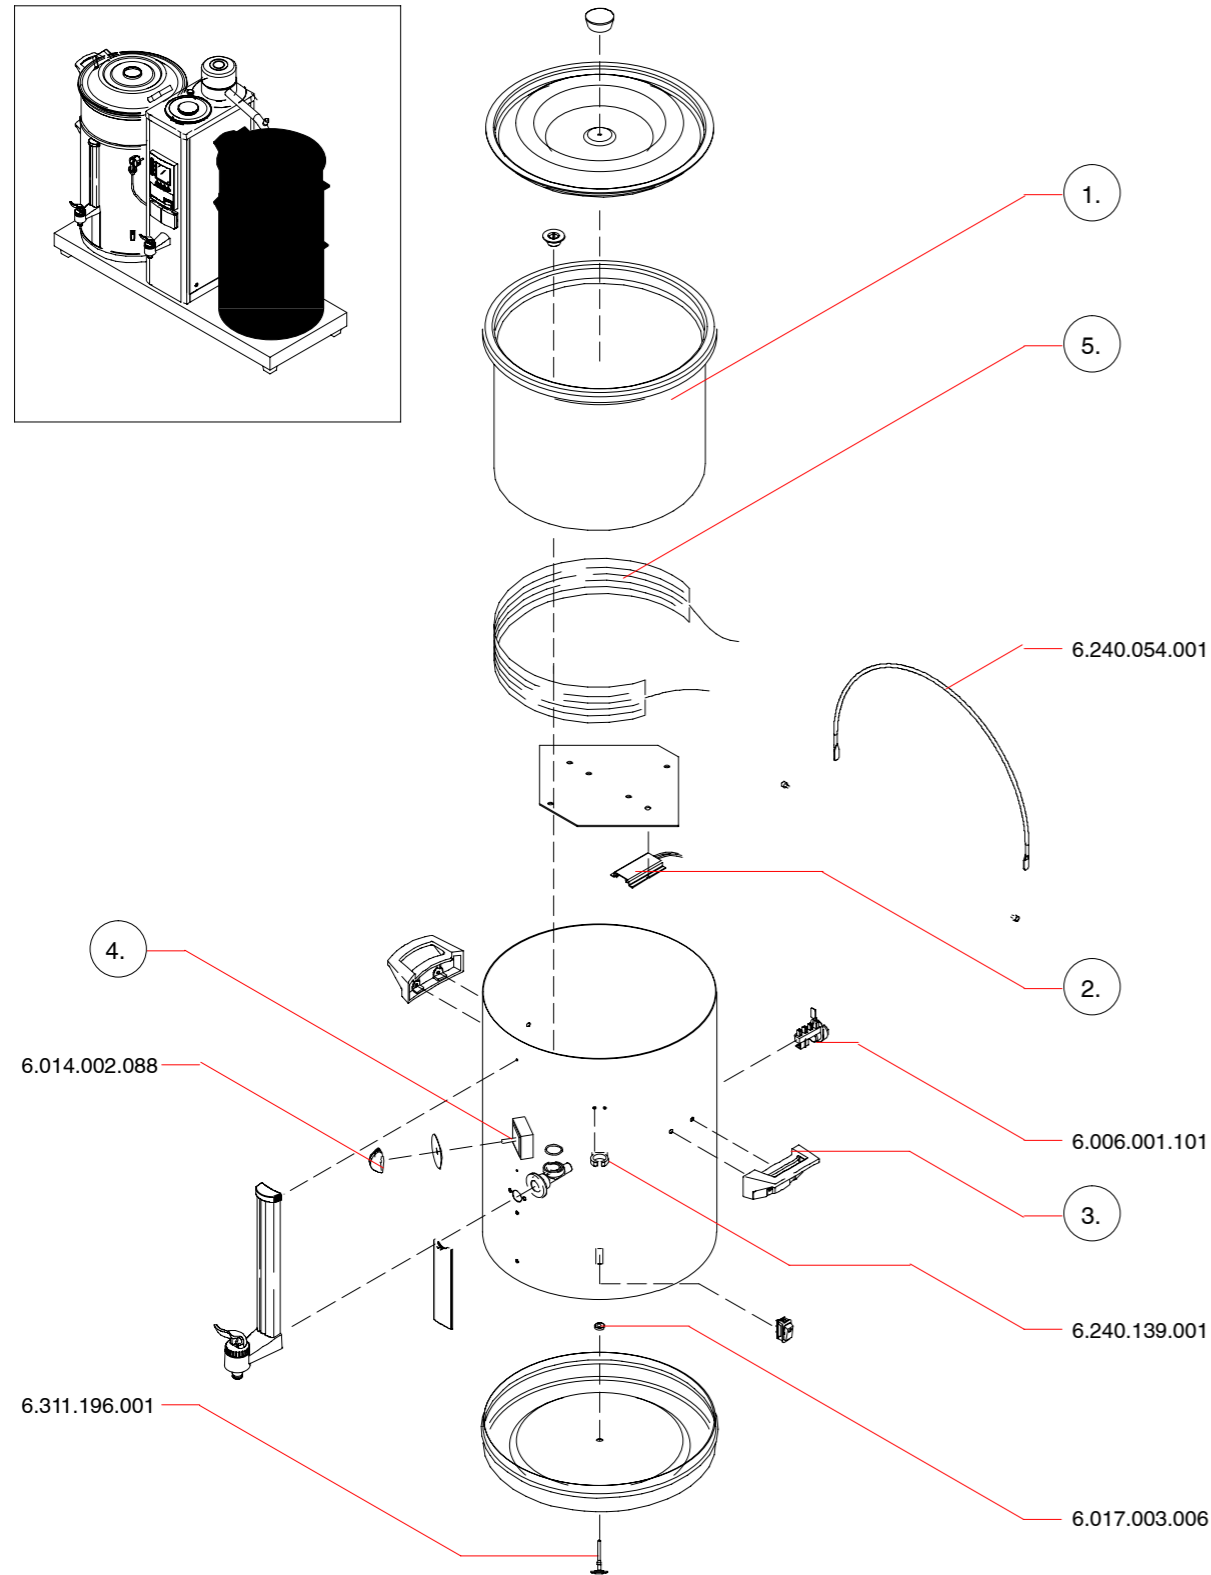

V5.0

STOCK CODE	DESCRIPTION	MAN.PART NUMBER / DRAWING REF	DRAWING REF
XCUB1014	COFFEE URN BRAVILOR-GAUGE GLASS (VHG10)	6.015.001.014	3
XCUB1019	COFFEE URN BRAVILOR-GAUGE GLASS (VHG5)	6.015.001.019	3
XCUB1033	COFFEE URN BRAVILOR-SWITCH (VHG)	6.004.001.080	9
XCUB2000	COFFEE URN BRAVILOR - ELEMENT (VHG10)	6.242.032.000	5
XCUB3000	COFFEE URN BRAVILOR - ELEMENT (VHG40)	6.248.030.000	5
XCUB9000	COFFEE URN BRAVILOR - ELEMENT (VHG5)	6.240.029.000	5
XCMB3006	COFFEE M/BRAVILOR-MAGNETS	6.017.003.006	
XBBB2040	BRAVILOR HANDLES FOR FILTER BASKET - 10lt	6.242.198.001	6
XCMB2046	COFFEE M/BRAVILOR-HANDLE FILTERPA	6.243.233.001	6
XBBB8611	BULK BREWER - CAPS FOR GAUGE GLASS - OLD	6.015.001.010	
XCMB1080	COFFEE M/BRAVILOR-NIPPLE GAUGE GLASS PRO	6.015.001.080	
XBBB8612	BULK BREWER BRAVILOR - TAP COMPLETE	6.015.001.144	
XBVI6000	QUINTO COFFEE MACHINE - FLOW 2150W	6.015.001.114	
XBBB1052	BULK BREWER BRAVILOR-GAUGE GLASS SHIELD	6.015.001.052	4
XBBB2033	BULK BREWER BRAVILOR- HEATING ELEMENT	6.243.033.000	5