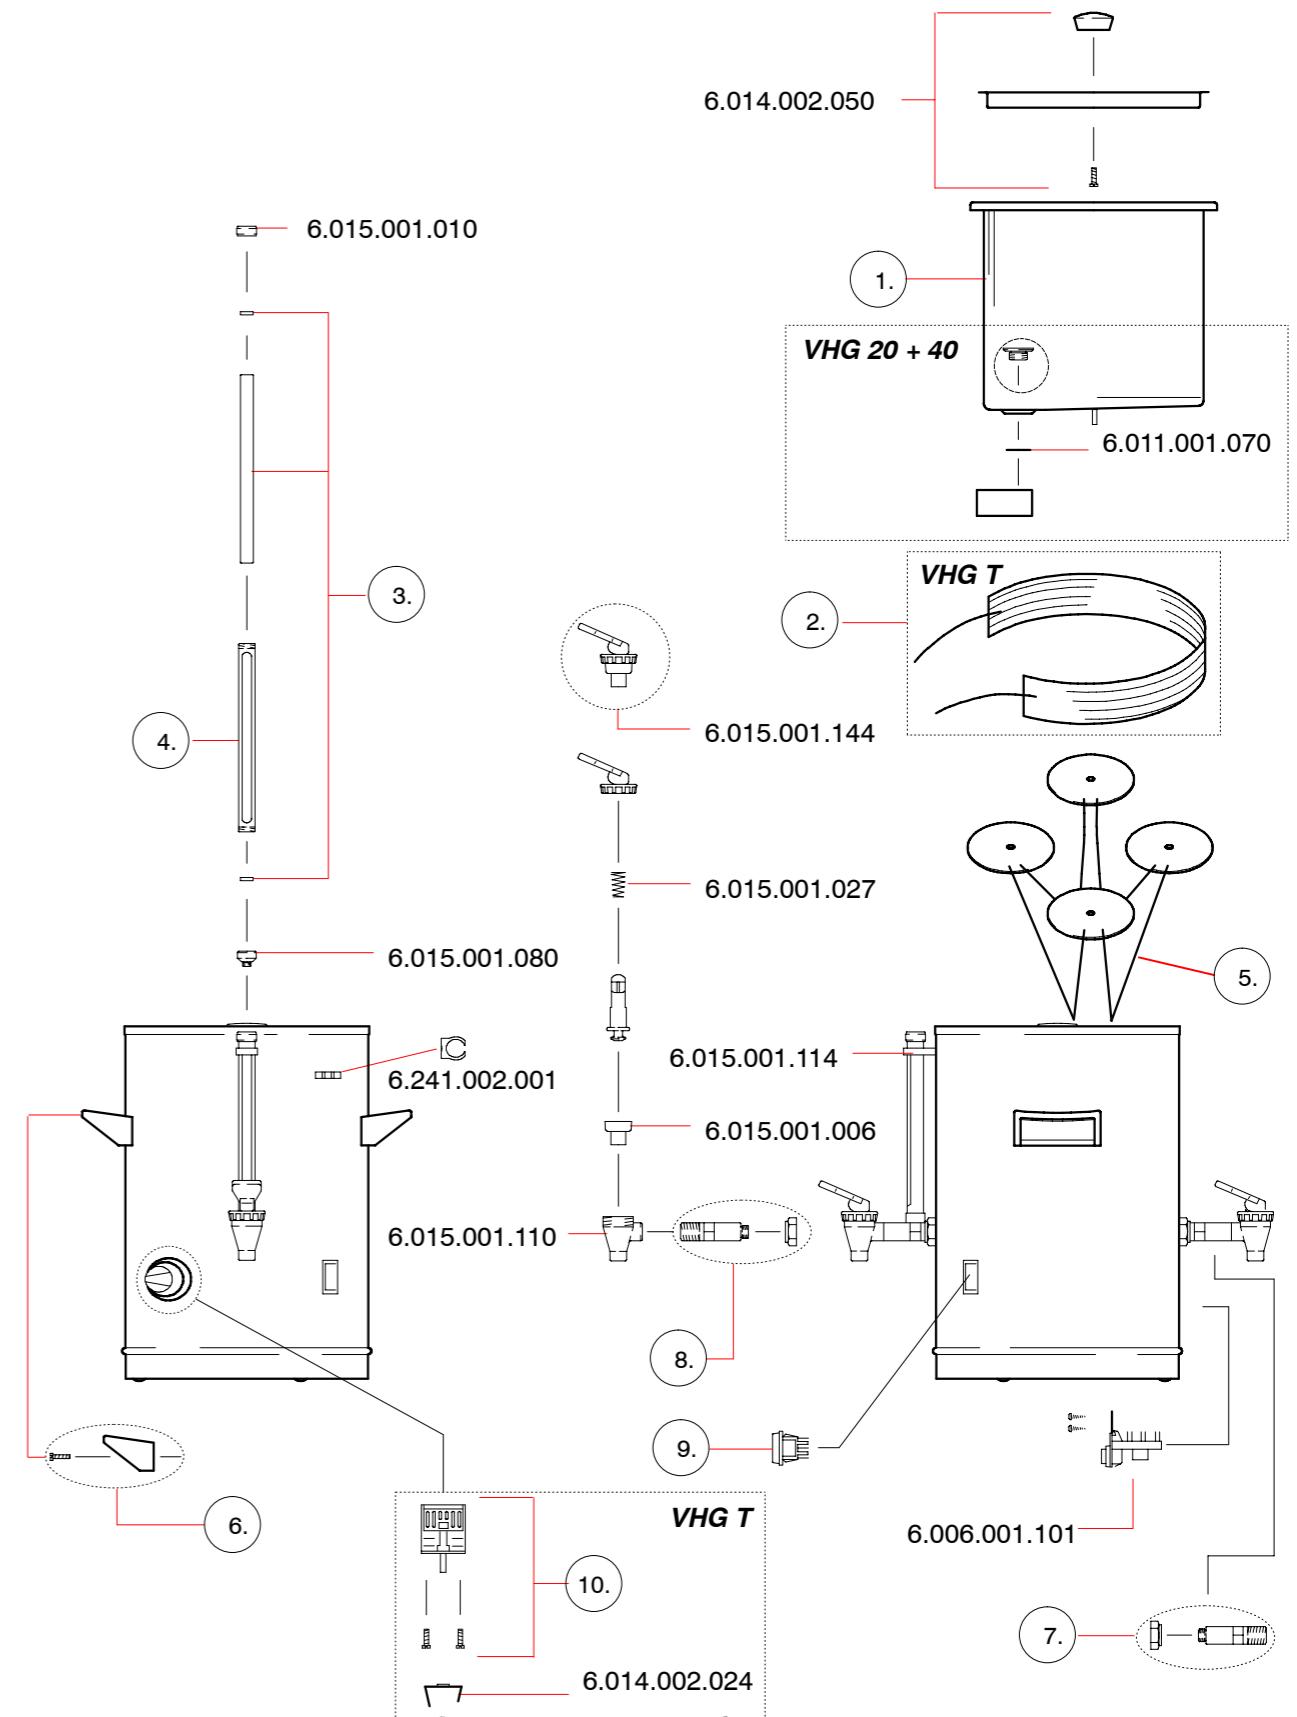

V5.0

STOCK CODE	DESCRIPTION	MAN.PART NUMBER / DRAWING REF	DRAWING REF
XCUB1014	COFFEE URN BRAVILOR-GAUGE GLASS (VHG10)	6.015.001.014	3
XCUB1019	COFFEE URN BRAVILOR-GAUGE GLASS (VHG5)	6.015.001.019	3
XCUB1033	COFFEE URN BRAVILOR-SWITCH (VHG)	6.004.001.080	9
XCUB2000	COFFEE URN BRAVILOR - ELEMENT (VHG10)	6.242.032.000	5
XCUB3000	COFFEE URN BRAVILOR - ELEMENT (VHG40)	6.248.030.000	5
XCUB9000	COFFEE URN BRAVILOR - ELEMENT (VHG5)	6.240.029.000	5
XCMB3006	COFFEE M/BRAVILOR-MAGNETS	6.017.003.006	
XBBB2040	BRAVILOR HANDLES FOR FILTER BASKET - 10lt	6.242.198.001	6
XCMB2046	COFFEE M/BRAVILOR-HANDLE FILTERPA	6.243.233.001	6
XBBB8611	BULK BREWER - CAPS FOR GAUGE GLASS - OLD	6.015.001.010	
XCMB1080	COFFEE M/BRAVILOR-NIPPLE GAUGE GLASS PRO	6.015.001.080	
XBBB8612	BULK BREWER BRAVILOR - TAP COMPLETE	6.015.001.144	
XBVI6000	QUINTO COFFEE MACHINE - FLOW 2150W	6.015.001.114	
XBBB1052	BULK BREWER BRAVILOR-GAUGE GLASS SHIELD	6.015.001.052	4
XBBB2033	BULK BREWER BRAVILOR- HEATING ELEMENT	6.243.033.000	5