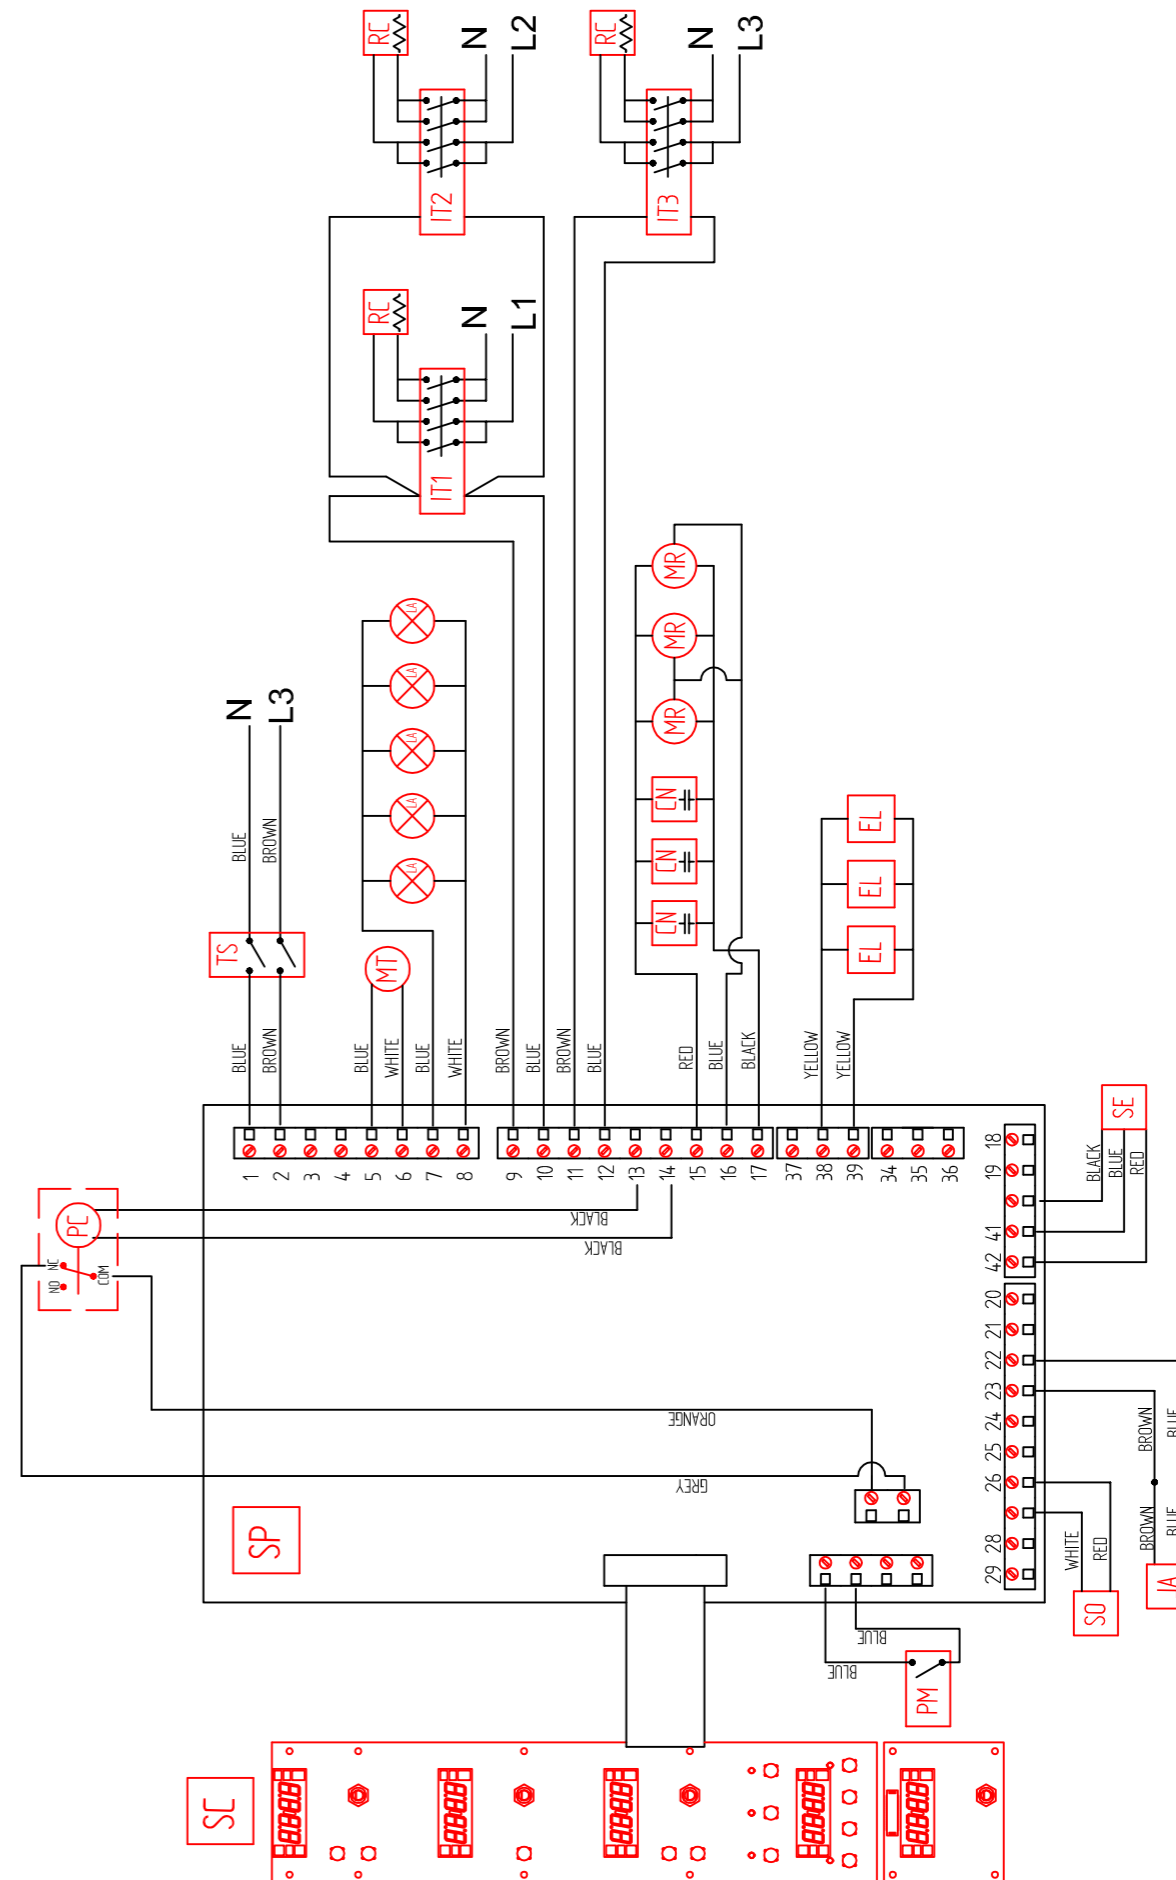

03 heating

COP9010

COP9010