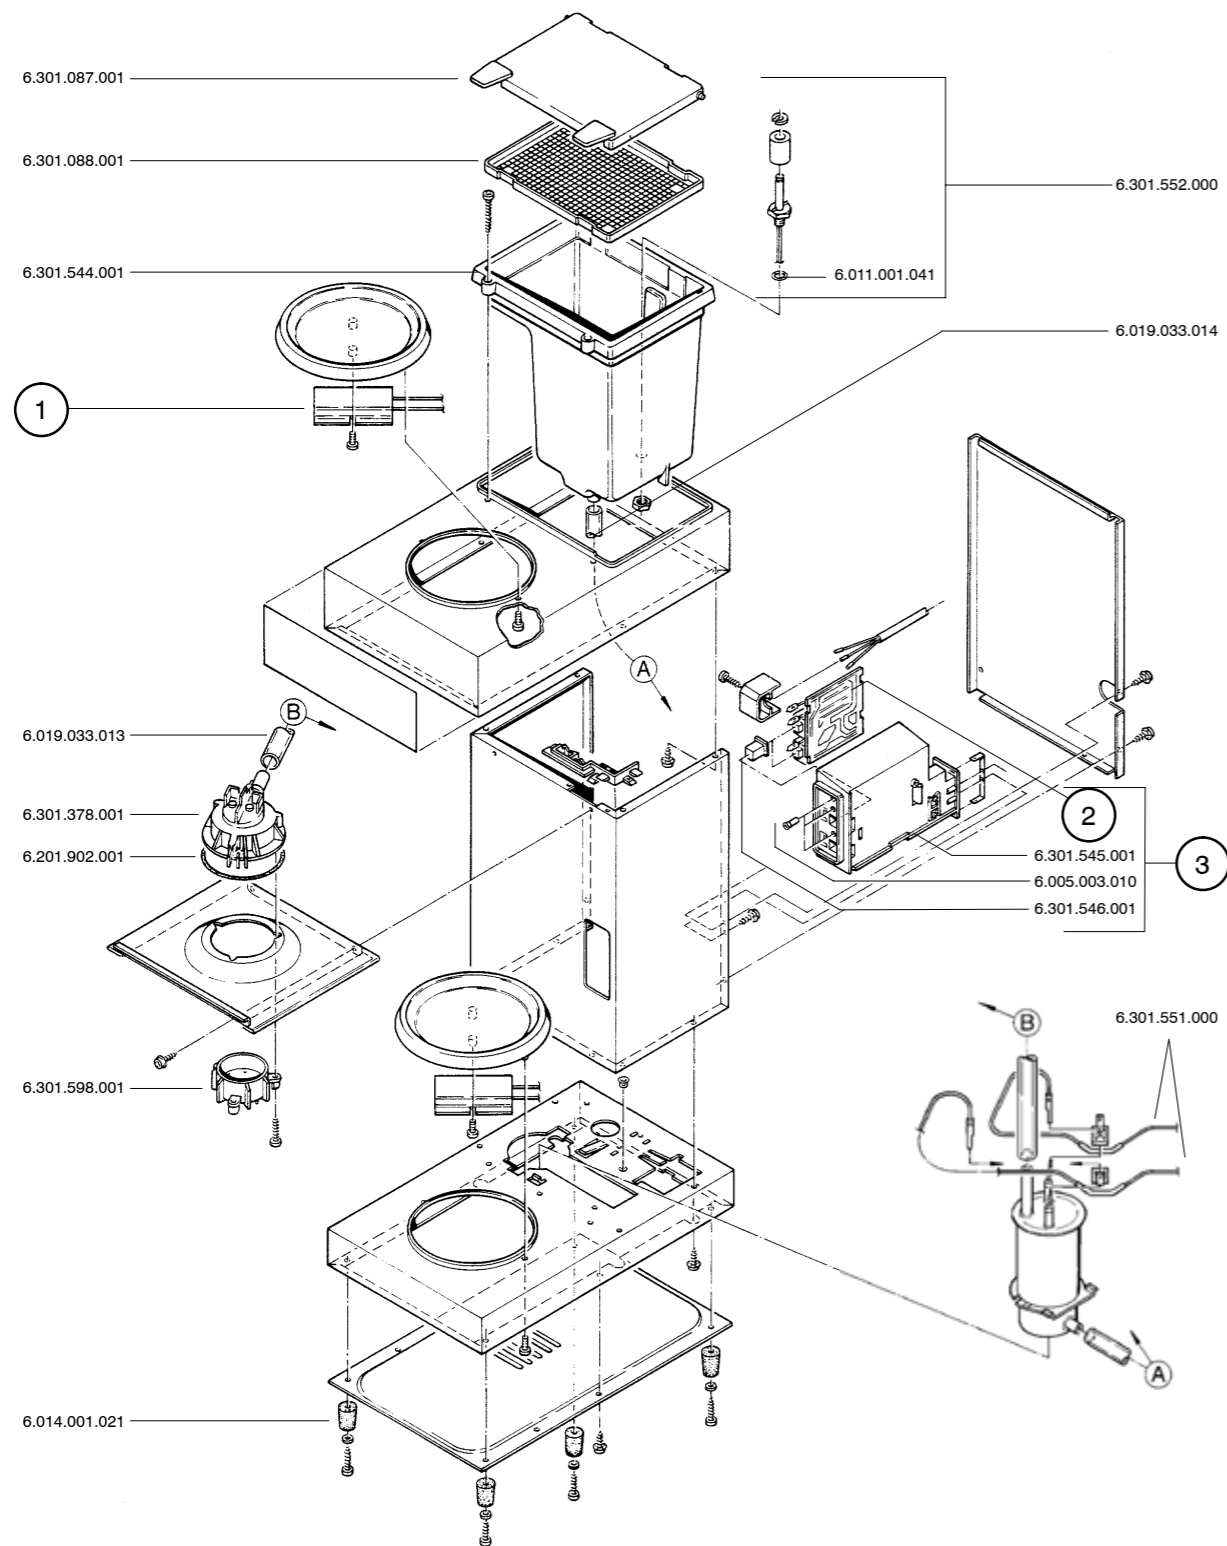

CMB0001

CMB0001

BCE CODE	DESCRIPTION	MAN.CATALOGUE NUMBER / DRAWING REF
XCMB1652	BRAVILOR - COMPLETE TANK ELEMENT	6.000.201.652 (REF 5)
XCMB1082	COFFEE M/BRAVILOR-O RING	6.011.001.082
XCMB8057	COFFEE M/BRAVILOR-SAFETY TRIP SWITCH	6.016.008.057
XCMB7001	COFFEE M/BRAVILOR-WATER TANK LID (EURO)	6.301.087.001
XCMB0880	COFFEE M/BRAVILOR-SIEVE FOR WATER TANK	6.301.088.001
XCMB6301	COFFEE M/BRAVILOR-WHITE SWITCH COVER	6.301.546.001
XCMB1000	COFFEE M/BRAVILOR-SAFETY FUSE LEADS	6.301.551.000
XCMB2000	COFFEE M/BRAVILOR-FLOAT SWITCH COMPLETE	6.301.552.000
XABB3013	AIRPOT BREWER BRAVILOR-SILICON TUBE(THA)	6.019.033.013
XCMB8001	COFFEE M/BRAVILOR-WATER SPREADER	6.301.378.001
XABB2610	AIRPOT BREWER BRAVILOR - SPRAYING TANK SEAL	6.201.902.001
XCMF0006	COFFEE M/BRAVILOR-SPRAY HEAD BOTTOM	6.301.598.001
XCMF0008	COFFEE M/BRAVILOR-RUBBER FEET	6.014.001.021
XABB3014	AIRPOT BREWER BRAVILOR-SILICON TUBE(THA)	6.019.033.014
XCMB1669	COFFEE M/BRAVILOR-CONNEX BLOCK + PCB	6.000.201.669 (REF 3)
XCMB6000	COFFEE M/BRAVILOR-PC BOARD (NOVO)	6.401.099.000 (REF 2)
XCMB0020	C/M BRAVILOR MONDO/MATIC-BOILER ELEMENT	6.301.002.000 (REF 4)