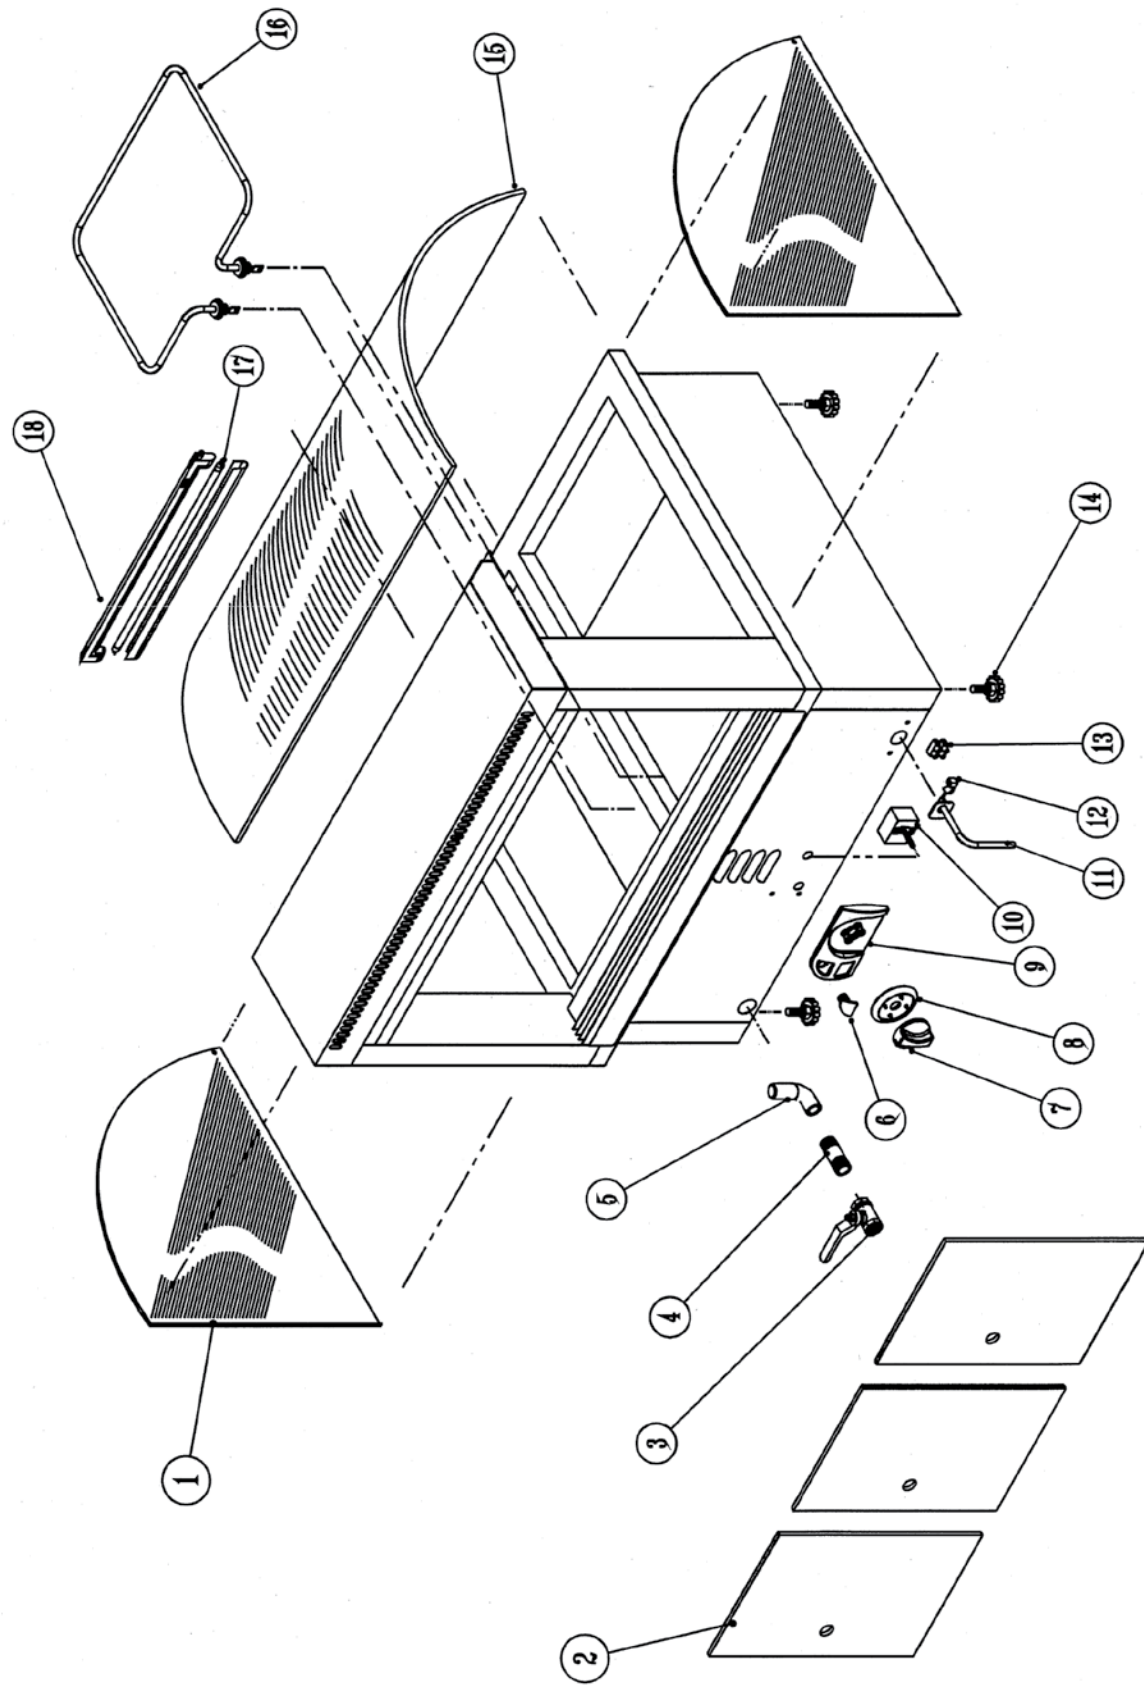

BMA4002

BMA4002

STOCK CODE	DESCRIPTION	MAN.PART NUMBER	DRAWING REF
XBMA0008	HOT FOOD BAR ANVIL - SIDE GLASS	10-GLA-BMA402-S	1
XFFA9042	GAS FRYER FREE STANDING 20L - BALL VALVE	7-BV-BMA7102	3
XKNB0035	PILOT LIGHT RED 230V	1-PL-BMA0001	6
XKNB0001	CONTROL KNOB [AXIS] - RED	3-CK-AXIS	7
XKNB0027	CONTROL PANEL BEZEL AXIS ENERGY REGULATOR SCALE 0-6	3-CPB-BMA0001	8
XKNB0010	CONTROL PANEL FASICA AXIS	3-CPF-AXIS	9
XBMA0001	BAIN MARIE/URN ANVIL - ENERGY REGULATOR NEW NEW	1-ER-URS0012	10
XPCB0002	POWER CORD WITH PLUG-BLACK 16A (1.5m)	2-PC-CE-DR	11
XTSA0010	TOASTER ANVIL (TSA1009) - CABLE CLAMP	3-CG-1.5	12
XFFA0006	ANVIL FRYER - CONNECTING BLOCK	3-FF-CB	13
XFTA1002	FLAT TOP ANVIL - ADJUSTABLE FEET	3-ADJ-PF	14
XBMA0010	HOT FOOD BAR ANVIL - FRONT CURVED GLASS	10-GLA-BMA402-C	15
XBMA0019	HOT FOOD BAR - FLUORESCENT BULB & HOLDER	1-LF-BMA4002	18