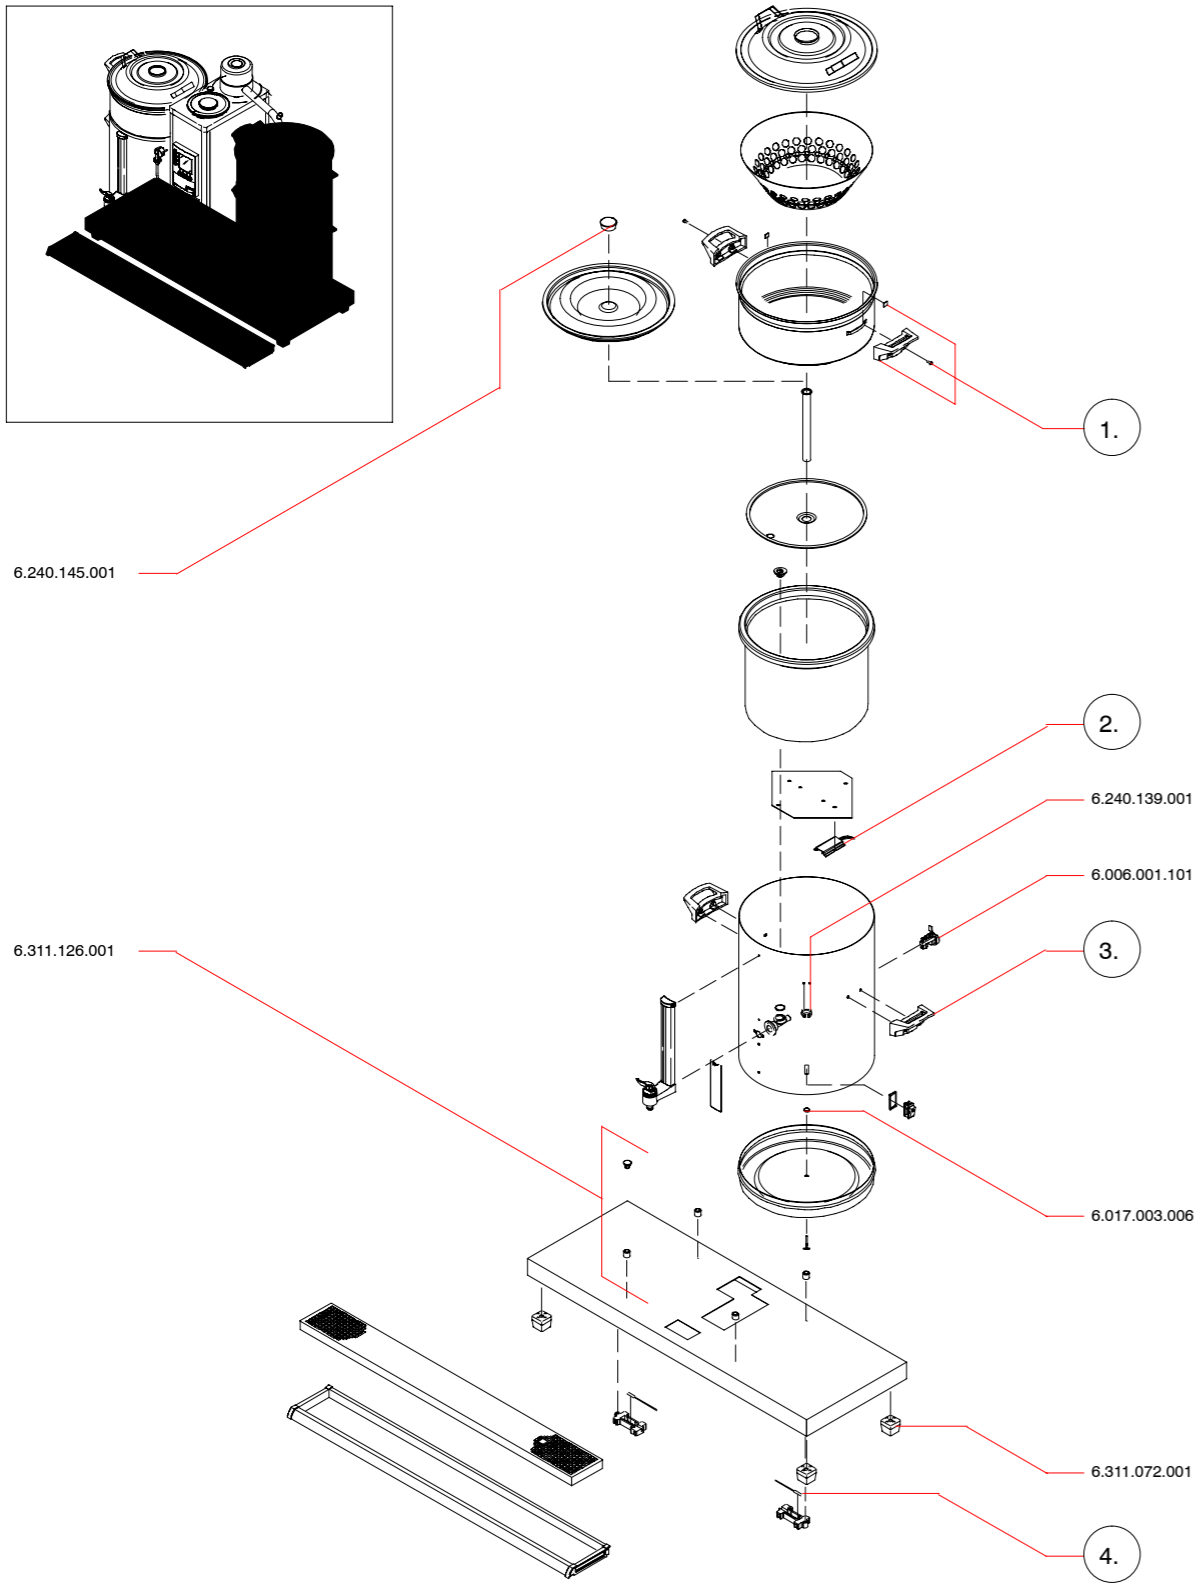

# 03 heating

BBB2005 / BBB2010 / BBB2020

BBB2005 / BBB2010 / BBB2020

STOCK CODE	DESCRIPTION	MAN.PART NUMBER
XCMB3006	COFFEE M/BRAVILOR-MAGNETS	6.017.003.006
XBBB2040	BRAVILOR HANDLES FOR FILTER BASKET - 10lt	6. 242. 198. 001 (REF 1)
XCMB2046	COFFEE M/BRAVILOR-HANDLE FILTERPA	6.243.233.001 (REF 1)

STOCK CODE	DESCRIPTION	MAN.PART NUMBER / DRAWING REF	DWG REF
XCMB2002	COFFEE M/BRAVILOR-FUSE HOLDER	6.005.012.008	
XBBB8610	BULK BREWER BRAVILOR - DISPLAY FOR B20	6.205.861.000	
XCMB7720	COFFEE M/BRAVILOR-RC COMBINATION [B5 & B10]	6.211.772.000	1
XBBB1003	BULK BREWER BRAVILOR-CONTACTOR [B5 & B10]	6.004.002.068	2
XBBB3000	BULK BREWER BRAVILOR-PC BOARD (ALL) [B5]	6.205.873.000	3
XBBB1002	BULK BREWER BRAVILOR-FUSE 4A (10PCS) [B10]	6.005.011.003	4
XBBB2773	BULK BREWER BRAVILOR- RC COMB EMS [B20]	6.211.773.000	1
XBBB6004	BULK BREWER BRAVILOR-CONTACTOR [B20]	6.004.008.014	2
XBBB1004	BULK BREWER BRAVILOR-FUSE 6.3A (10PCS) [B20]	6.005.011.011	4

STOCK CODE	DESCRIPTION	MAN.PART NUMBER / DRAWING REF	DWG REF
XCMB7720	COFFEE M/BRAVILOR-RC COMBINATION	6.211.772.000	
XCMB8052	COFFEE M/BRAVILOR-SAFETY TRIP SWITCH ASY	6.016.008.052	
XABB3014	AIRPOT BREWER BRAVILOR-SILICON TUBE(THA)	6.019.033.014	
XBBB6016	MAGNETIC /INLET VALVE 2.5L/MIN	6.016.001.017	8
XBBB3200	BULK BREWER BRAVILOR-FLOW BOILER (B10)	6.000.205.582	10
XBBB2000	BULK BREWER BRAVILOR-FLOW BOILER (B20)	6.000.206.414	10
XABB3013	AIRPOT BREWER BRAVILOR-SILICON TUBE(THA)	6.019.033.013	