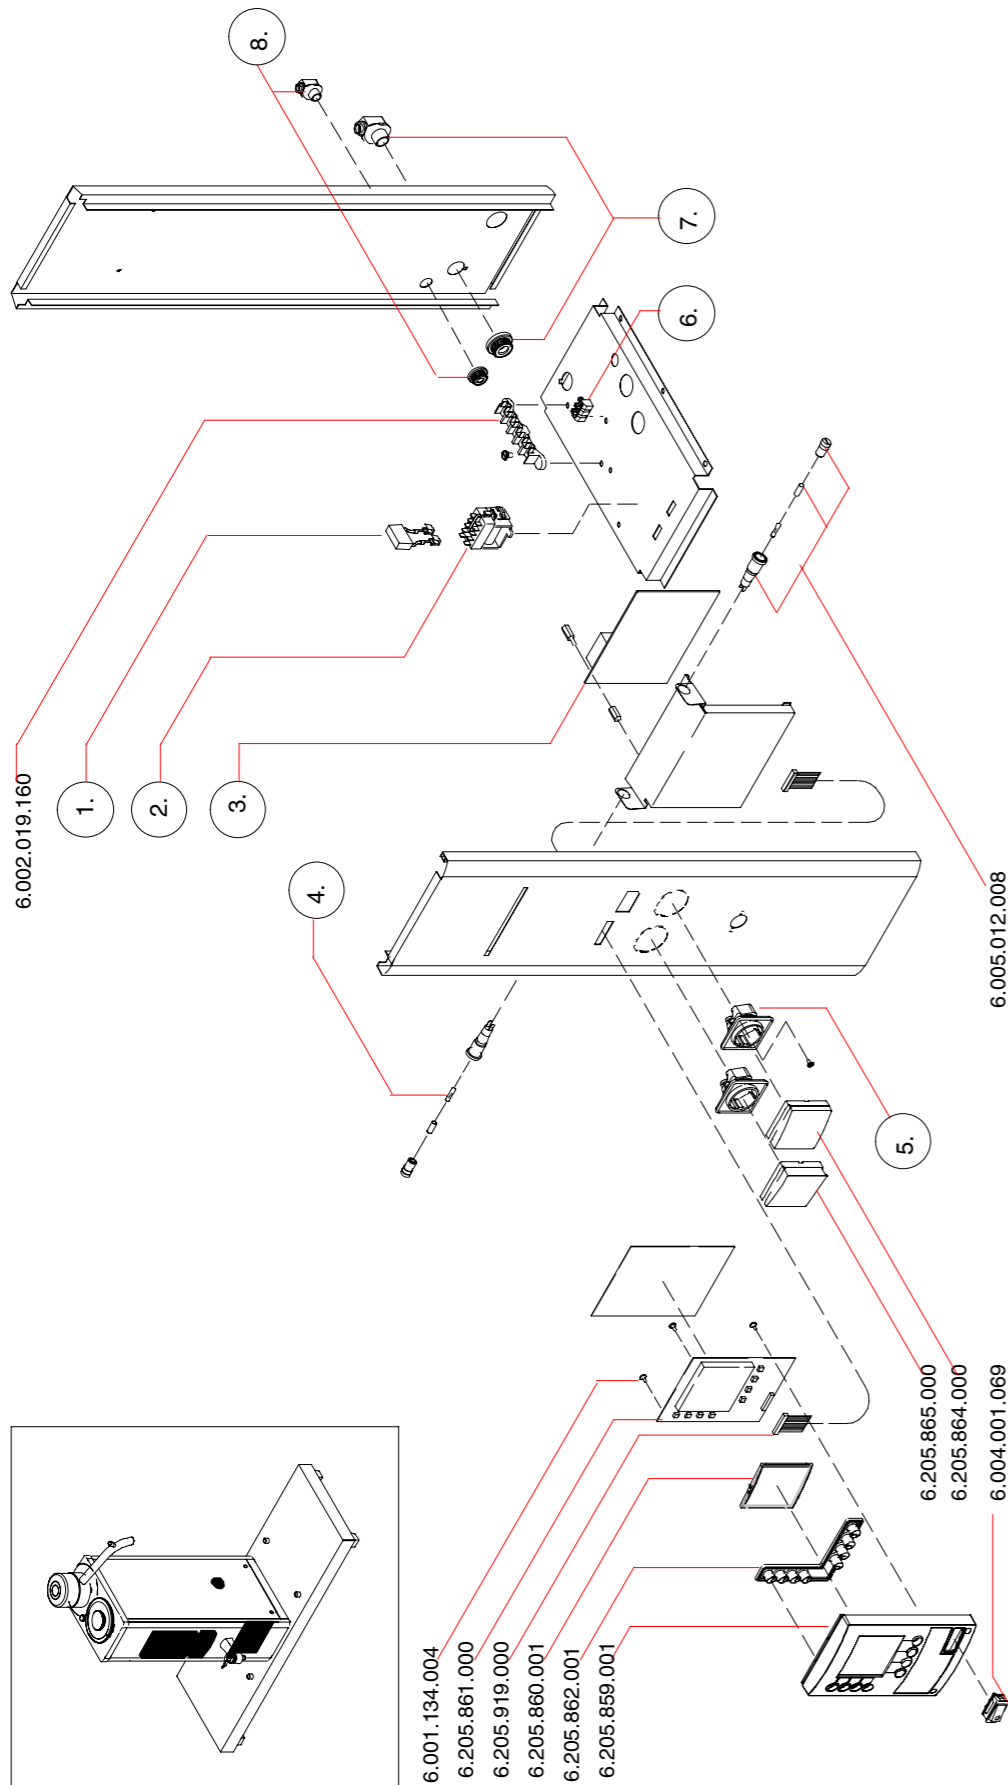

# 03 heating

BBB2005 / BBB2010 / BBB2020

BBB2005 / BBB2010 / BBB2020

STOCK CODE	DESCRIPTION	MAN.PART NUMBER
XCMB3006	COFFEE M/BRAVILOR-MAGNETS	6.017.003.006
XBBB2040	BRAVILOR HANDLES FOR FILTER BASKET - 10lt	6. 242. 198. 001 (REF 1)
XCMB2046	COFFEE M/BRAVILOR-HANDLE FILTERPA	6.243.233.001 (REF 1)

STOCK CODE	DESCRIPTION	MAN.PART NUMBER / DRAWING REF	DWG REF
XCMB2002	COFFEE M/BRAVILOR-FUSE HOLDER	6.005.012.008	
XBBB8610	BULK BREWER BRAVILOR - DISPLAY FOR B20	6.205.861.000	
XCMB7720	COFFEE M/BRAVILOR-RC COMBINATION [B5 & B10]	6.211.772.000	1
XBBB1003	BULK BREWER BRAVILOR-CONTACTOR [B5 & B10]	6.004.002.068	2
XBBB3000	BULK BREWER BRAVILOR-PC BOARD (ALL) [B5]	6.205.873.000	3
XBBB1002	BULK BREWER BRAVILOR-FUSE 4A (10PCS) [B10]	6.005.011.003	4
XBBB2773	BULK BREWER BRAVILOR- RC COMB EMS [B20]	6.211.773.000	1
XBBB6004	BULK BREWER BRAVILOR-CONTACTOR [B20]	6.004.008.014	2
XBBB1004	BULK BREWER BRAVILOR-FUSE 6.3A (10PCS) [B20]	6.005.011.011	4

STOCK CODE	DESCRIPTION	MAN.PART NUMBER / DRAWING REF	DWG REF
XCMB7720	COFFEE M/BRAVILOR-RC COMBINATION	6.211.772.000	
XCMB8052	COFFEE M/BRAVILOR-SAFETY TRIP SWITCH ASY	6.016.008.052	
XABB3014	AIRPOT BREWER BRAVILOR-SILICON TUBE(THA)	6.019.033.014	
XBBB6016	MAGNETIC /INLET VALVE 2.5L/MIN	6.016.001.017	8
XBBB3200	BULK BREWER BRAVILOR-FLOW BOILER (B10)	6.000.205.582	10
XBBB2000	BULK BREWER BRAVILOR-FLOW BOILER (B20)	6.000.206.414	10
XABB3013	AIRPOT BREWER BRAVILOR-SILICON TUBE(THA)	6.019.033.013	