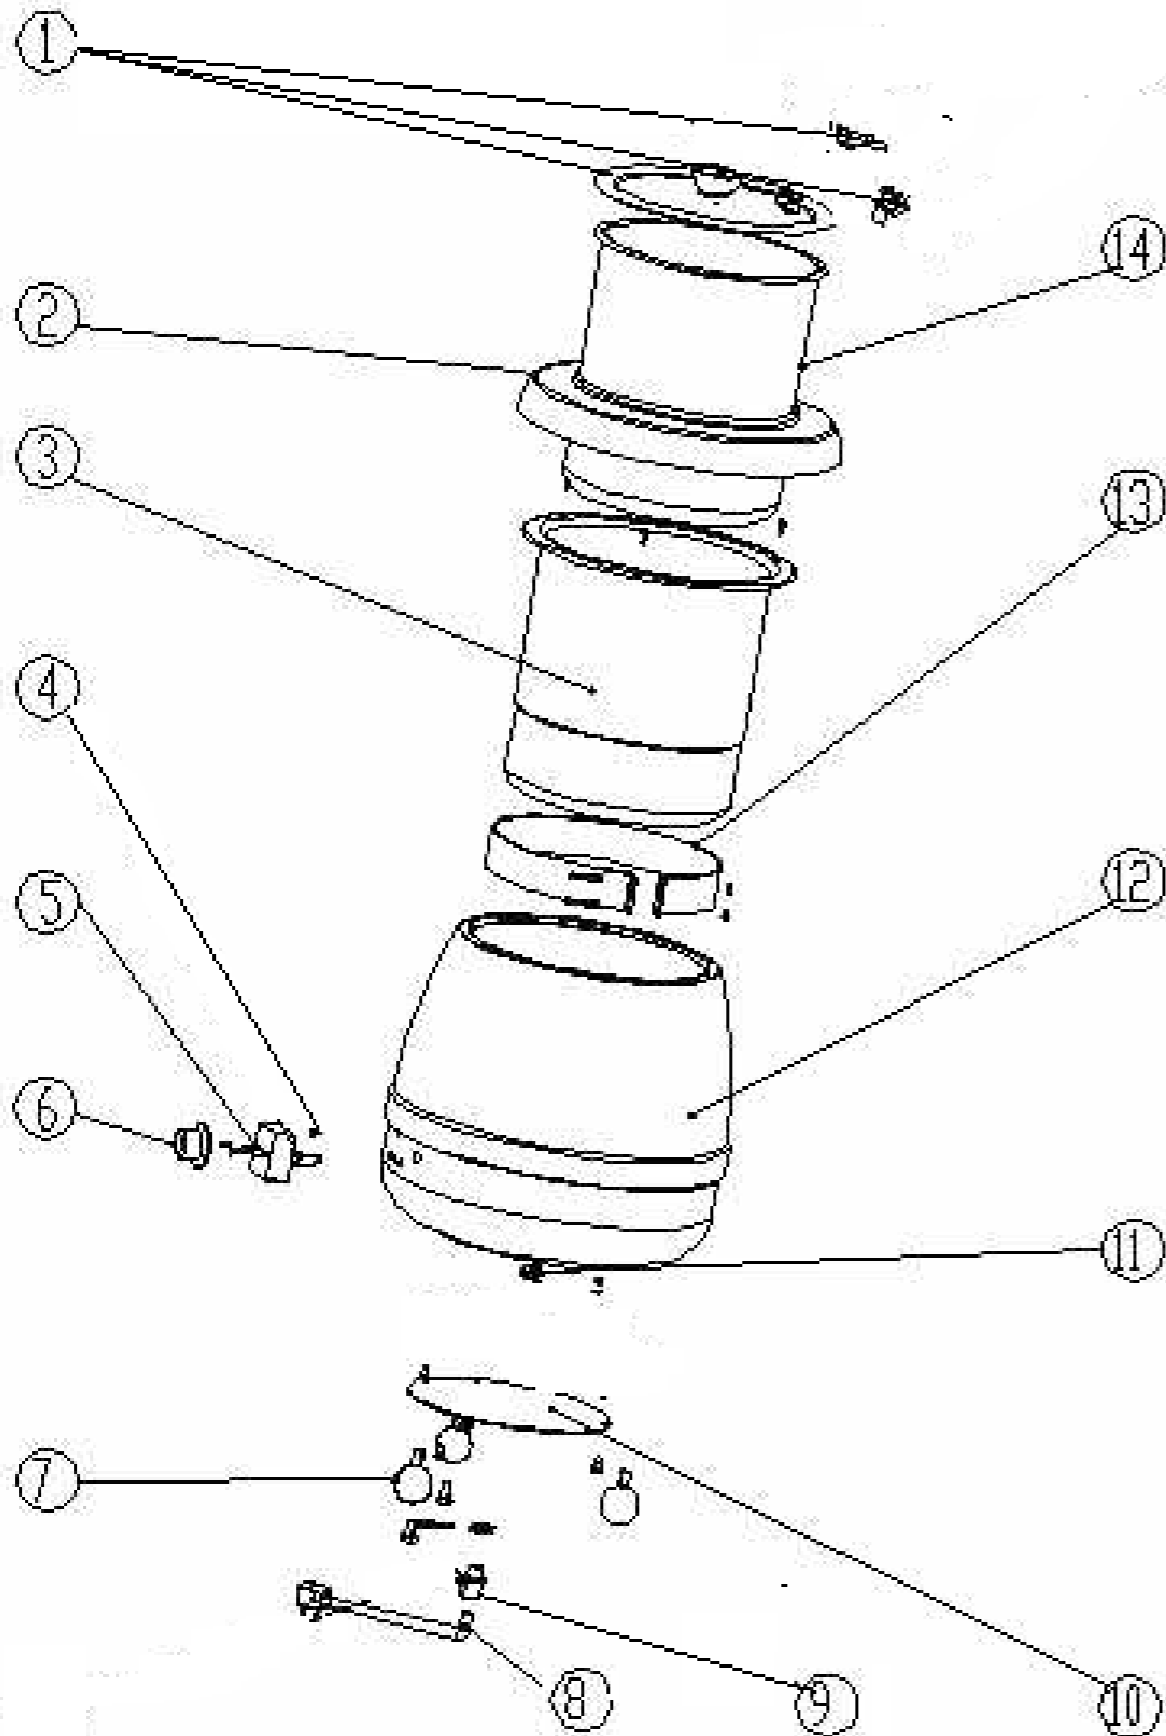

08 displayware & buffet serving

SKD0008 / SKD1008

SKD0008 / SKD1008

STOCK CODE	DESCRIPTION	MAN.PART NUMBER	DRAWING REF
XSKD0019	SOUP KETTLE - LID - NEW	6001	1
XSKD0010	SOUP KETTLE - LID RING	6002	2
XSKD0018	SOUP KETTLE - ALUMINIUM WATER TANK	6003	3
XSKD0006	SOUP KETTLE - PILOT LIGHT	6004	4
XSKD0017	SOUP KETTLE - THERMOSTAT	6005	5
XSKD0007	SOUP KETTLE - CONTROL KNOB	6006	6
XSKD0009	SOUP KETTLE - PLASTIC FOOT	6007	7
XSKD0014	SOUP KETTLE - PROTECTIVE EARTH CONNECTION	6008	8
XSKD0020	SOUP KETTLE - BASE COVER - PLATE	6010	10
XSKD0004	SOUP KETTLE - THERMAL SWITCH	6011	11
XSKD0008	SOUP KETTLE - OUTER BODY SHELL	6012	12
XSKD0005	SOUP KETTLE - ELEMENT	6013	13
XSKD0002	SOUP KETTLE - INSERT S/STEEL	6014	14