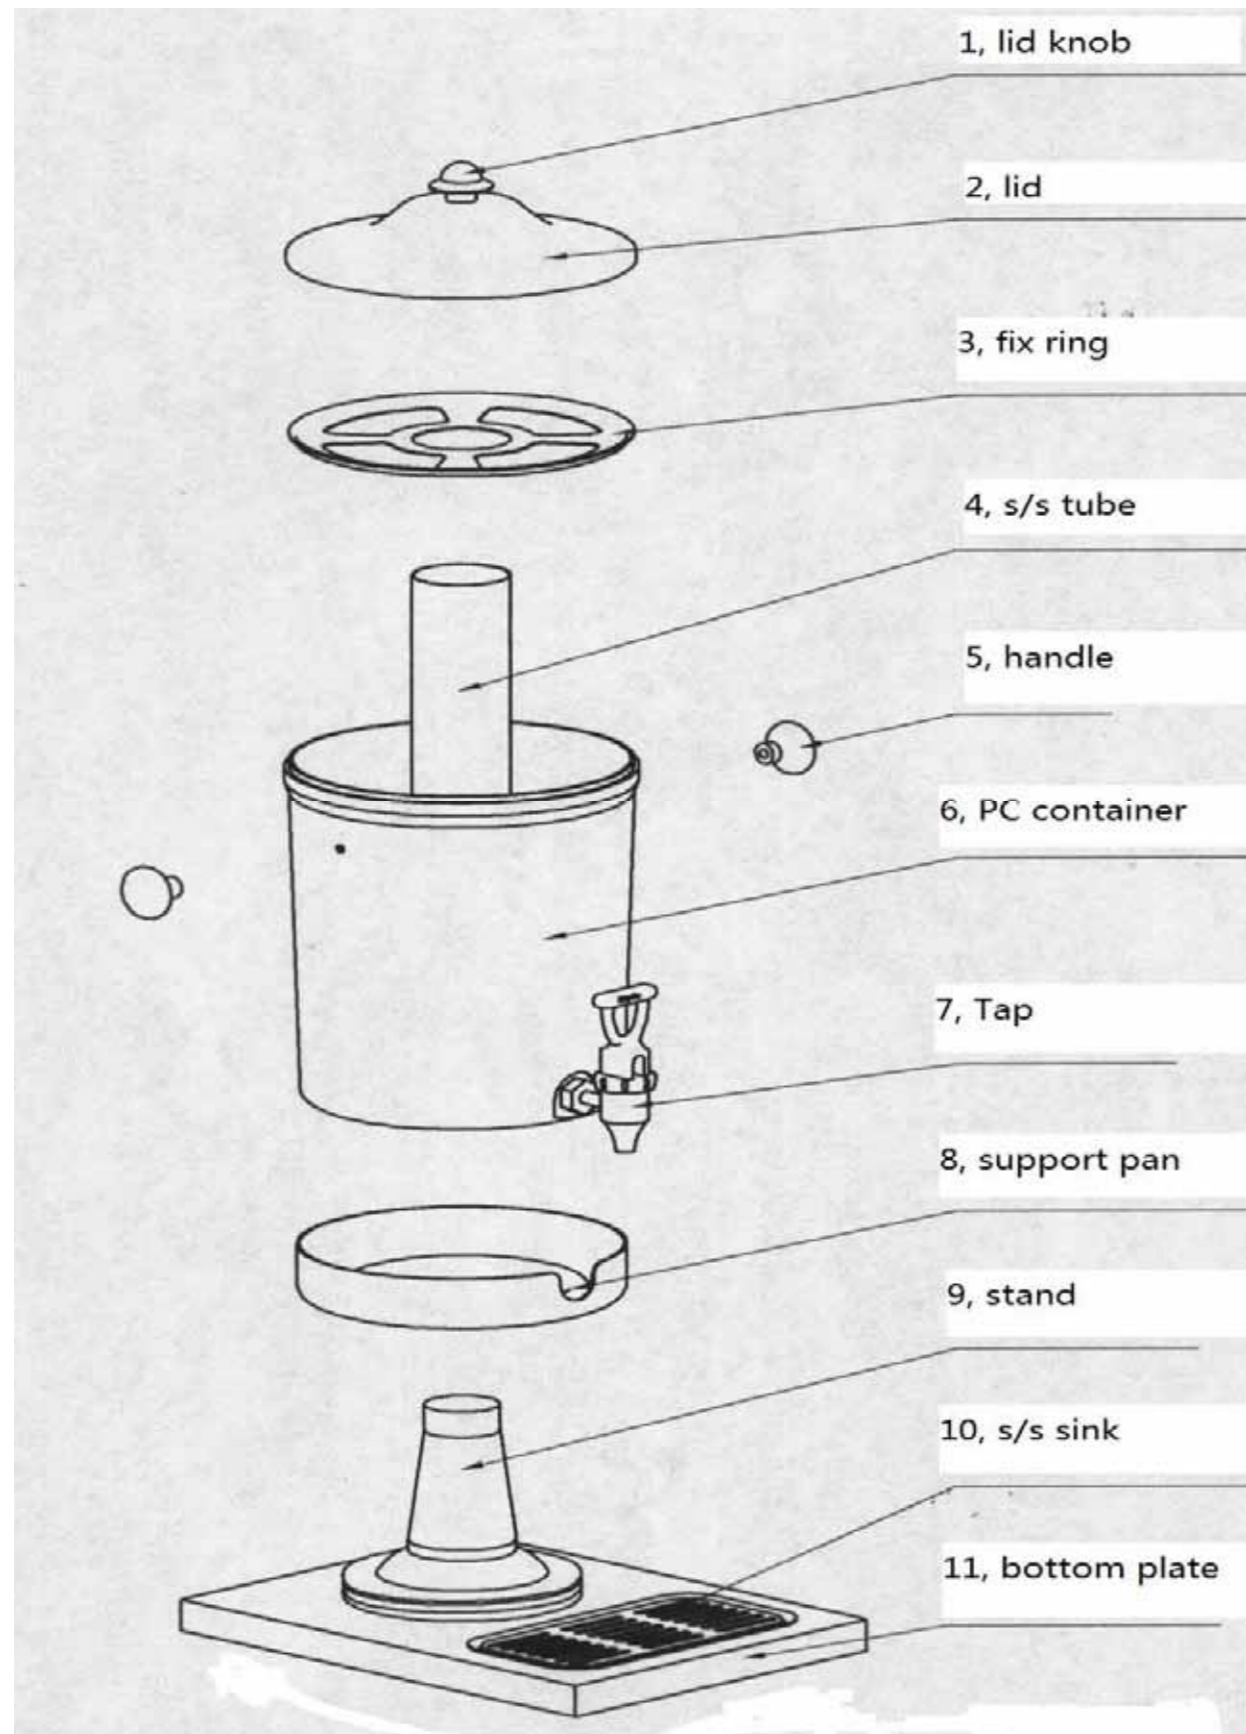

# 08 displayware & buffet serving

JDS2001 / JDS2002 / JDS3001

JDS2001 / JDS2002 / JDS3001

STOCK CODE	DESCRIPTION	MAN.PART NUMBER	DRAWING REF
XJDS0006	JUICE DISPENSER REPLACEMENT LIDS		2
XJDS0001	JUICE DISPENSER INNER S/STEEL TUBE (SPECIAL ORDER ONLY)		4
XJDS0007	JUICE DISPENSER REPLACEMENT HANDLES X 1	HANDLE	5
XJDS0003	JUICE DISPENSER REPLACEMENT PERSPEX BOWL		6
XJDS0002	JUICE DISPENSER REPLACEMENT TAP	TAP	7
XJDS0004	JUICE DISPENSER REPLACEMENT DRIP TRAY	DRIP TRAY	10
XJDS0005	JUICE DISPENSER REPLACEMENT DRAINER	DRAINER	10
XJDS0008	JUICE DISPENSER SINGLE BASE	SINGLE BASE	11
XJDS0009	JUICE DISPENSER DOUBLE BASE	DOUBLE BASE	11